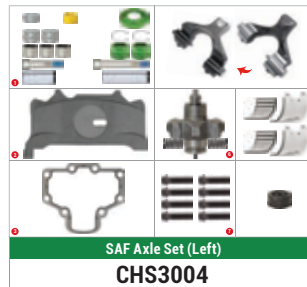

COMPLETE
CALIPER

CALIPER SETS /

SAF / PAN 19-1 Left