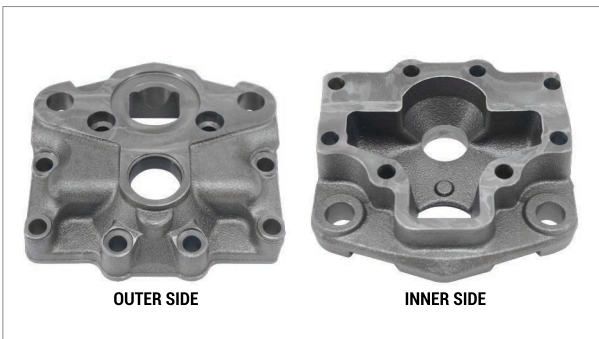

PAN 19-1/22-1 TYPE

<i>Caliper Upper Cover</i>	
CHEEFT NUMBER	CH3193
OEM NUMBER