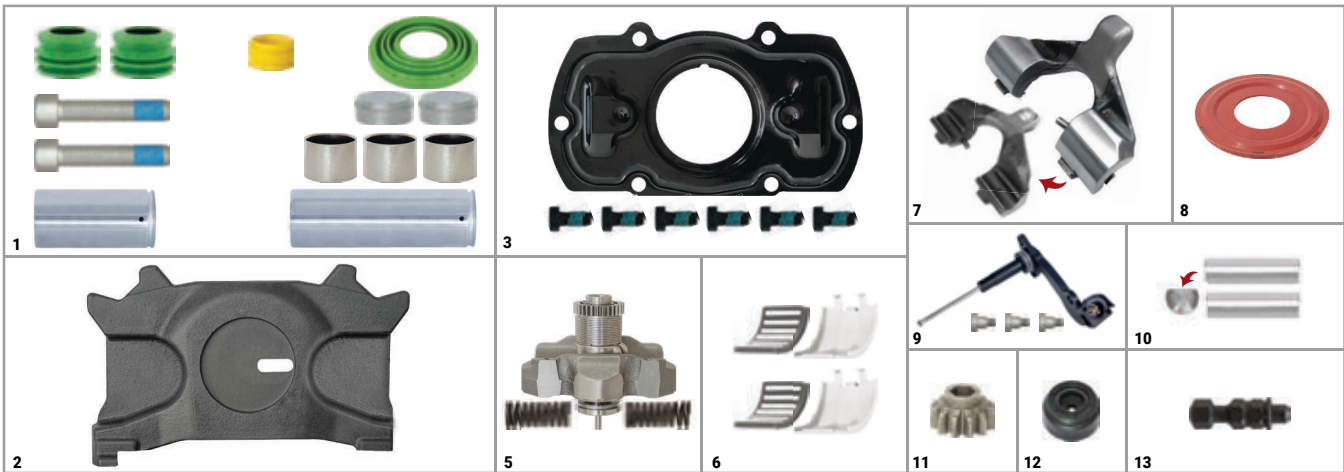

MB Arocs Set (Front MAXX22L - Left)

CHEEFT NUMBER CHS3040

NO	CHEEFT NO	DESCRIPTIONS	QTY	NO	CHEEFT NO	DESCRIPTIONS	QTY
1	CH3100	Caliper Guides & Seals Repair Kit	1	8	CH3637	Cover Seal	1
2	CH3129	Push Plate (Slotted - Left)	1	9	CH3190	Sensor Cover (MB Arocs/Actros Type - New Model)	1
3	CH3138	Caliper Cover Repair Kit	1	10	CH3615	Roller	2
4	CH3356	Caliper Pad Retainer Repair Kit	1	11	CH3618	Gear	1
5	CH3142	Adjusting Mechanism Assembly (Man TGS - MB Arocs)	1	12	CH3629	Seal	1
6	CH3134	Roller Bearings	1	13	CH3619	Adjuster Pin	1
7	CH3131	Lever (with Pin)	1				

MAXX 22L TYPE