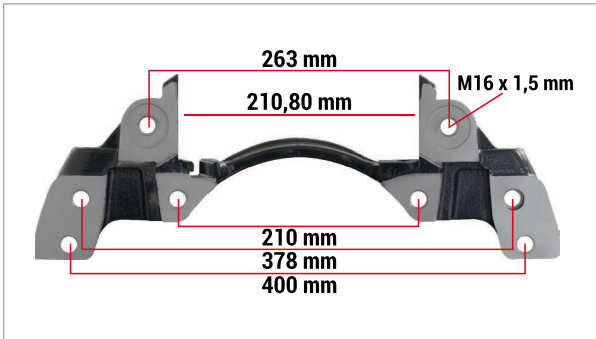

PAN 22 Type 22,5 Inch (Left)	
CHEEFT NUMBER	CH3270
OEM NUMBER	WBC 40 195 017 - 40 195 001 SAF 3.080.0033.20 - 3.080.0019.01

WBC CARRIERS