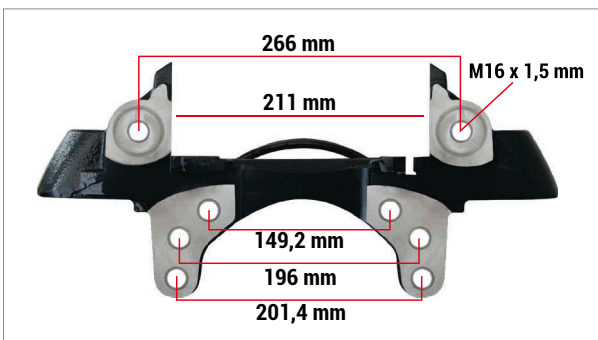

OEM NUMBER

-6402250310

VALX Axle (Left)

CHEEFT NUMBER

CH3276

OEM NUMBER

-6402250300

Schmitz Trailer (Right)