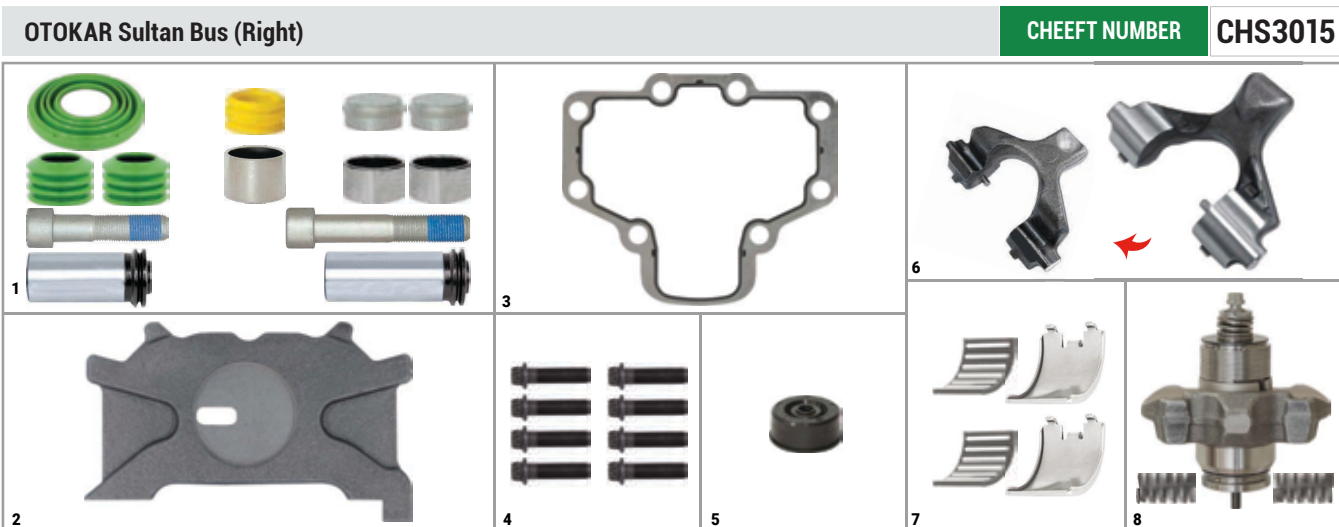

OEM NUMBER

PAN 17 TYPE

NO	CHEEFT NO	DESCRIPTIONS	QTY	NO	CHEEFT NO	DESCRIPTIONS	QTY
1	CH3163	Caliper Guides & Seals Repair Kit (OTOKAR Sultan)	1	5	CH3552	Seal	1
2	CH3152	Push Plate (Slotted - Right)	1	6	CH3149	Lever (with Pin)	1
3	CH3553	Cover Gasket	1	7	CH3148	Roller Bearings	1
4	CH3515	Cover Bolt M10 x 1 x 40 mm	8	8	CH3172	Adjusting Mechanism Assembly (12.153 Man - OTOKAR Sultan)	1