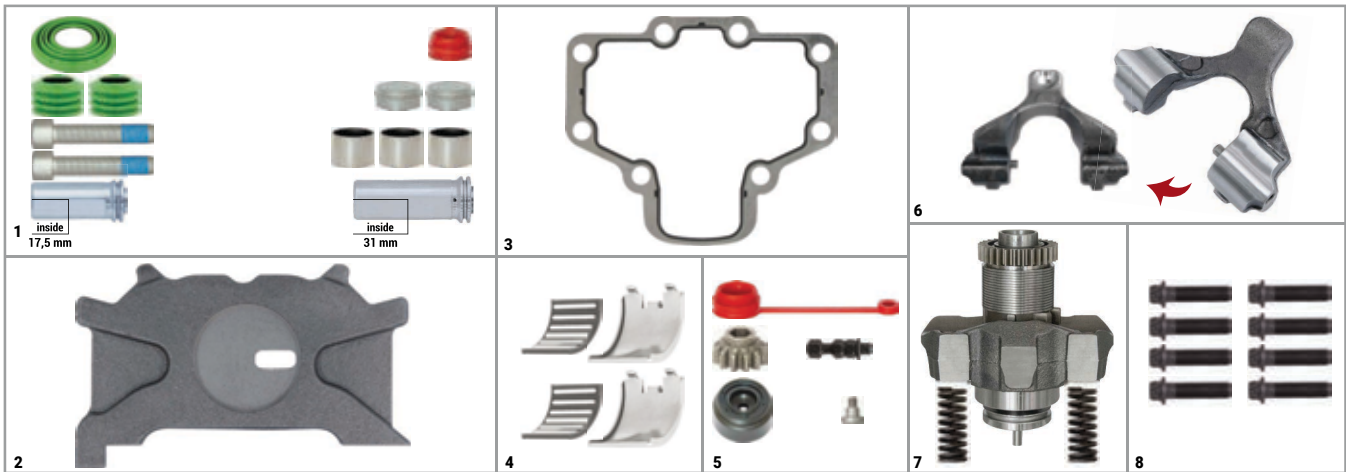

NO	CHEEFT NO	DESCRIPTIONS	QTY
5	CH3062	Plug & Adjuster Pin Repair Kit	1
6	CH3053	Lever (with Pin)	1
7	CH3059	Adjusting Mechanism Assembly	1
8	CH3515	Cover Bolt M10 x 1 x 40 mm	8

Maxx 17 CWS Set (Left)

CHEEFT NUMBER **CHS3024**