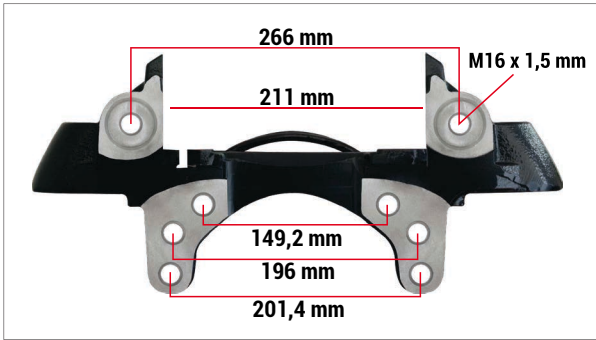

CHEEFT NUMBER

CH3277

OEM NUMBER

-6402227406 D1-6J20

WBC CARRIERS

CARRIERS

Schmitz Trailer (Left)	
CHEEFT NUMBER	CH3278
OEM NUMBER	-6402227406 D3-6K25

19,5 Inch (Right)	
CHEEFT NUMBER	CH3279
OEM NUMBER	