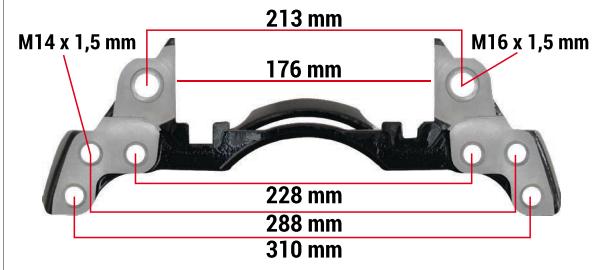

Always the Best...

WABCO CARRIERS

Always the Best...

CARRIERS

PAN 17 Type 17,5 Inch (Right)	
CHEEFT NUMBER	CH3259
OEM NUMBER	- MAN 81.50804.6355 - 81.50804.6087 - 81.50804.6071 81.50804.9071 - 81.50804.9087 - 81.50804.6089 - 1505372 - 81.50804.6070 - 81.50804.9070 - 81.50804.6354 - 81.50804.9088 - 1505373 -IVECO 40175050 -17.5 " - Right WBC PAN 17 -6401750022