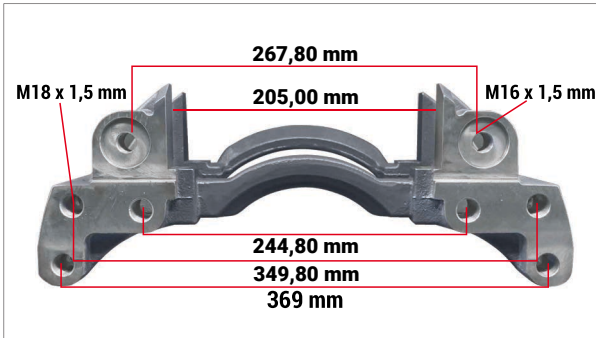

DAF / LF 55 Renault / Midlum M113	
CHEEFT NUMBER	CH3289
OEM NUMBER	-14174177 -DAF LF55 -RENAULT M113