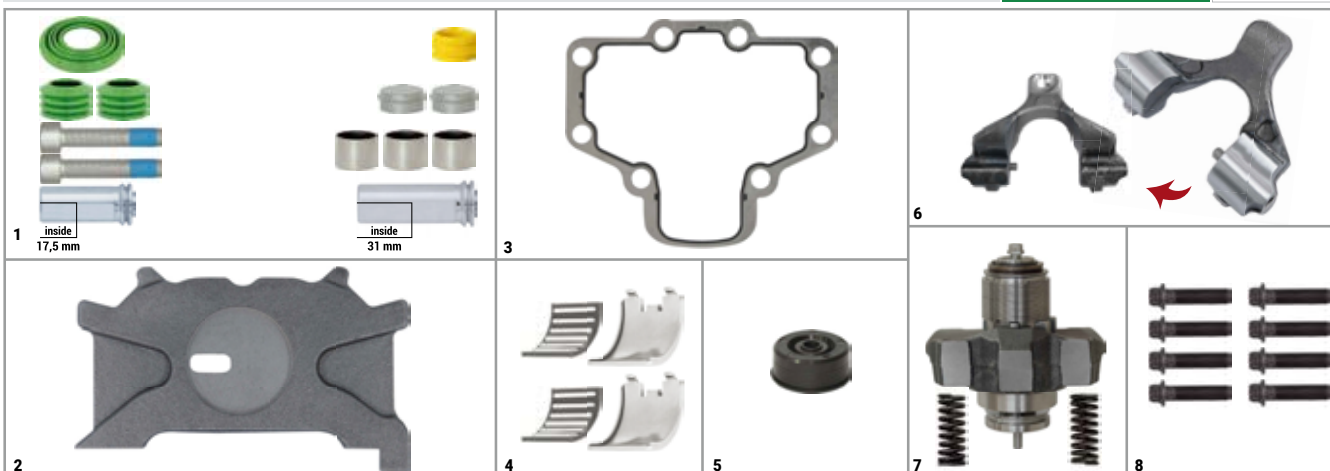

Caliper Upper Cover	
CHEEFT NUMBER	CH3194
OEM NUMBER	

MAXX 17 TYPE

Wabco Caliper Bearing Cover

CHEEFT NUMBER	CH3050
----------------------	---------------

OEM NUMBER	
-------------------	--

MAXX 17 TYPE

MAXX 17 Set (Right)

CHEEFT NUMBER **CHS3021**

NO	CHEEFT NO	DESCRIPTIONS	QTY	NO	CHEEFT NO	DESCRIPTIONS	QTY
1	CH3051	Caliper Guides & Seals Repair Kit	1	5	CH3552	Seal	1
2	CH3152	Push Plate (Slotted - Right)	1	6	CH3053	Lever (with Pin)	1
3	CH3553	Cover Gasket	1	7	CH3052	Adjusting Mechanism Assembly	1
4	CH3148	Roller Bearings	1	8	CH3515	Cover Bolt M10 x 1 x 40 mm	8