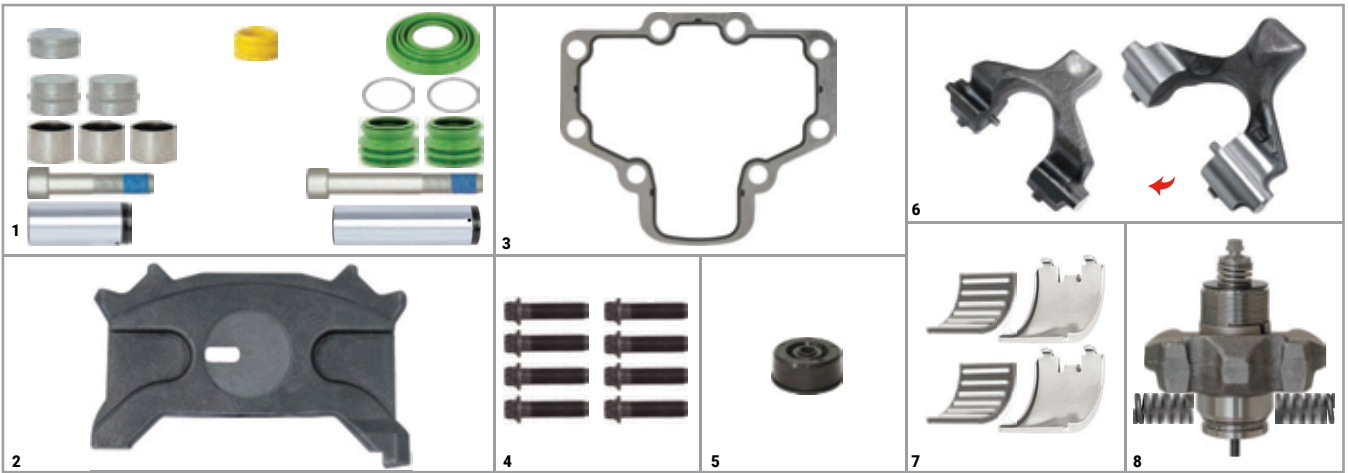

PAN 19-1/22-1 TYPE

SAF Axle PAN22 Set (Right) CHEEFT NUMBER CHS3017

NO	CHEEFT NO	DESCRIPTIONS	QTY	NO	CHEEFT NO	DESCRIPTIONS	QTY
1	CH3156	Caliper Guides & Seals Repair Kit	1	5	CH3552	Seal	1
2	CH3162	Push Plate (Slotted - Right)	1	6	CH3149	Lever (with Pin)	1
3	CH3553	Cover Gasket	1	7	CH3148	Roller Bearings	1
4	CH3515	Cover Bolt M10 x 1 x 40 mm	8	8	CH3173	Adjusting Mechanism Assembly (SF Axle)	1