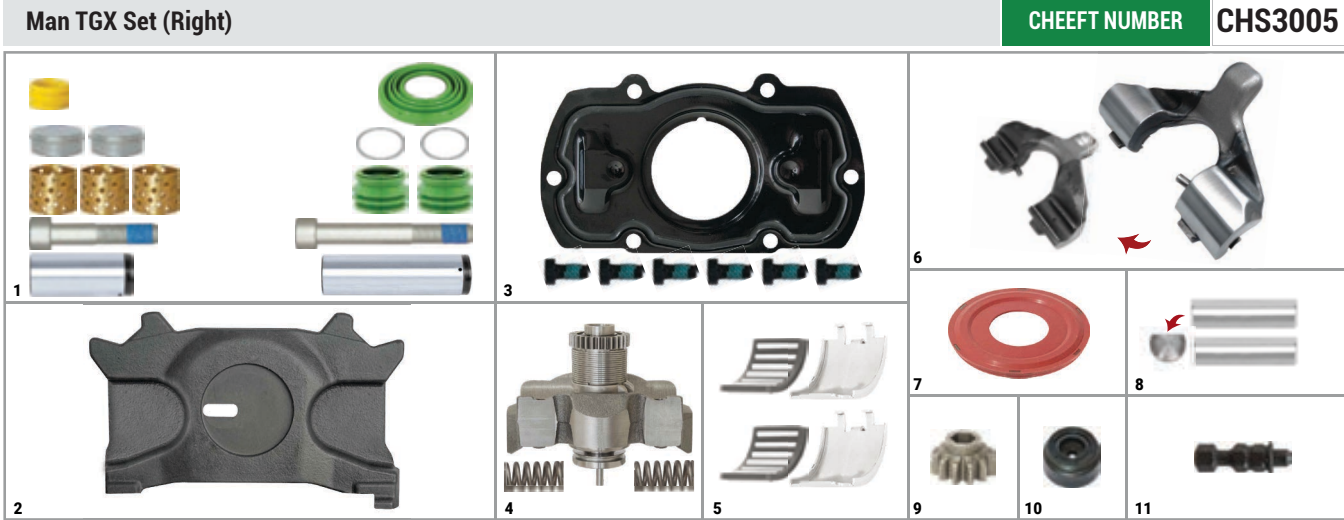

MAXX 22 TYPE

MAXX 22 TYPE

NO	CHEEFT NO	DESCRIPTIONS	QTY	NO	CHEEFT NO	DESCRIPTIONS	QTY
1	CH3140	Caliper Guides & Seals Repair Kit	1	8	CH3615	Roller	2
2	CH3128	Push Plate (Slotted - Right)	1	9	CH3618	Gear	1
3	CH3138	Caliper Cover Repair Kit	1	10	CH3629	Seal	1
4	CH3141	Adjusting Mechanism Assembly (Man TGX)	1	11	CH3619	Adjuster Pin	1
5	CH3134	Roller Bearings	1				
6	CH3131	Lever (with Pin)	1				
7	CH3637	Cover Seal	1				