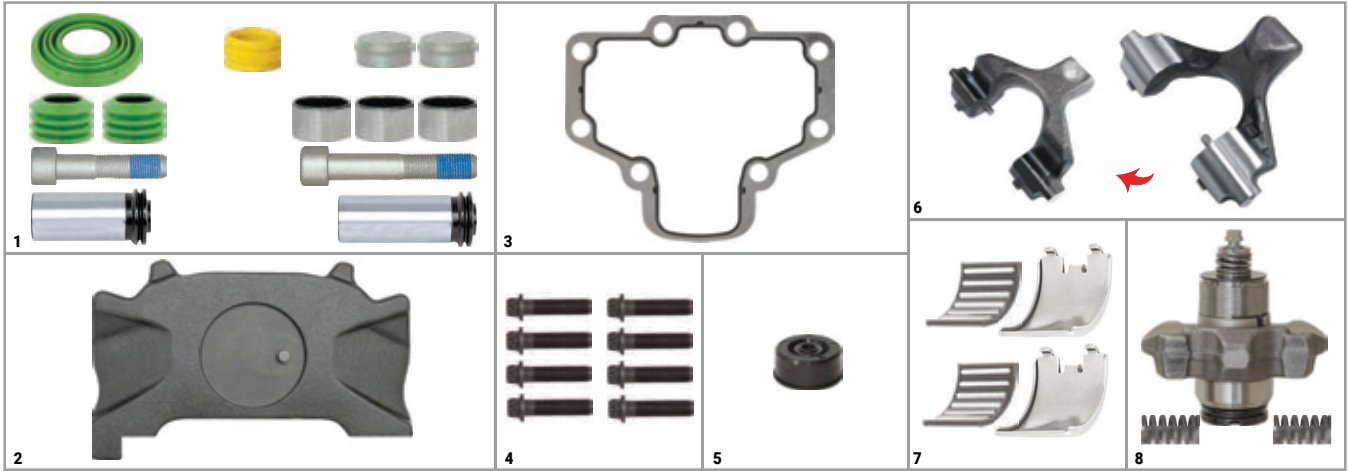

12.153 Man Set (Right) CHEEFT NUMBER CHS3020

NO	CHEEFT NO	DESCRIPTIONS	QTY	NO	CHEEFT NO	DESCRIPTIONS	QTY
1	CH3143	Caliper Guides & Seals Repair Kit (12.153 Man)	1	5	CH3552	Seal	1
2	CH3153	Push Plate (with Pin - Right)	1	6	CH3149	Lever (with Pin)	1
3	CH3553	Cover Gasket	1	7	CH3148	Roller Bearings	1
4	CH3515	Cover Bolt M10 x 1 x 40 mm	8	8	CH3192	Adjusting Mechanism Assembly (12.153 Man)	1