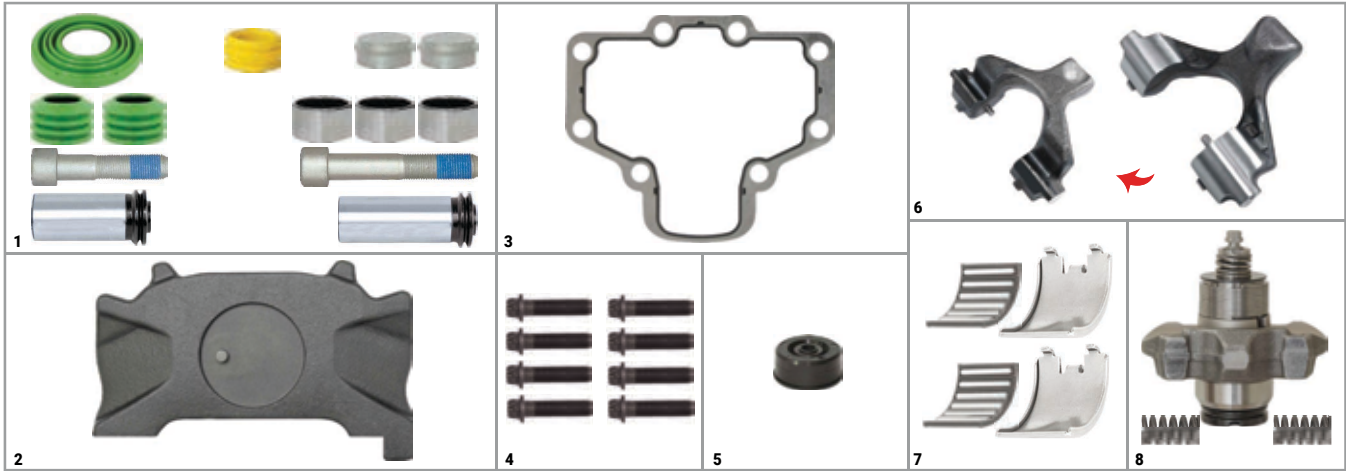

SETS

12.153 Man Set (Right)

CHEEFT NUMBER

CHS3019

NO	CHEEFT NO	DESCRIPTIONS	QTY
1	CH3143	Caliper Guides & Seals Repair Kit (12.153 Man)	1
2	CH3154	Push Plate (with Pin - Right)	1
3	CH3553	Cover Gasket	1
4	CH3515	Cover Bolt M10 x 1 x 40 mm	8

NO	CHEEFT NO	DESCRIPTIONS	QTY
5	CH3552	Seal	1
6	CH3149	Lever (with Pin)	1
7	CH3148	Roller Bearings	1
8	CH3192	Adjusting Mechanism Assembly (12.153 Man)	1