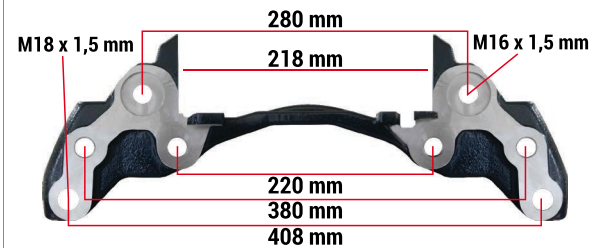

MAXX 22 Type 22,5 Inch (Right)	
CHEEFT NUMBER	CH3263
OEM NUMBER	-WBC 640 322 005 0 - 640 322 008 0 -MAN 81.50804-6576 - 81.50804-6580

WBC CARRIERS