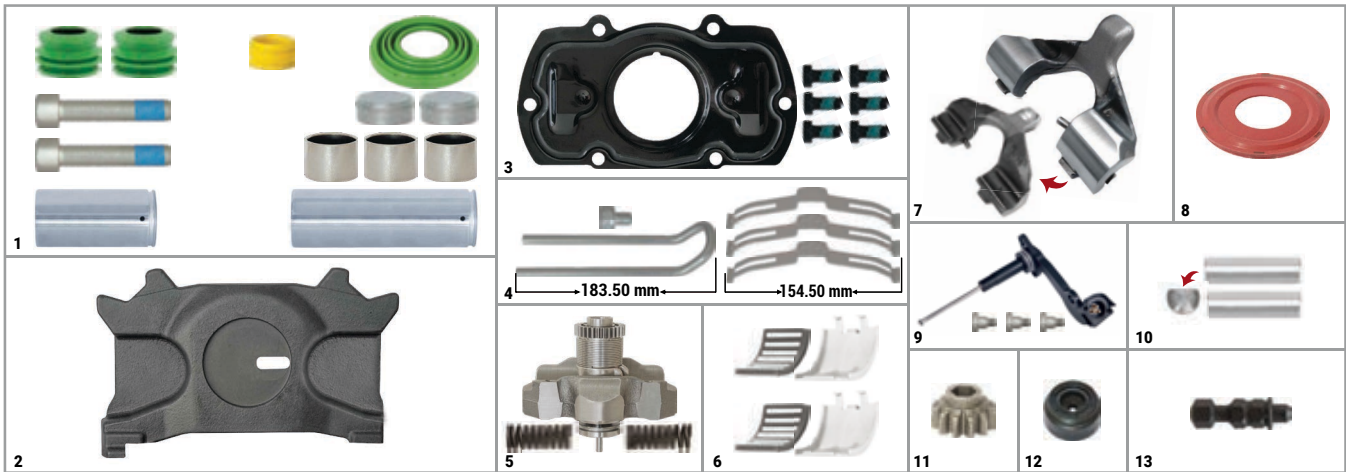

MB Arocs Set (Front MAXX22L - Left)

CHEEFT NUMBER

CHS3028

NO	CHEEFT NO	DESCRIPTIONS	QTY
1	CH3100	Caliper Guides & Seals Repair Kit	1
2	CH3129	Push Plate (Slotted - Left)	1
3	CH3138	Caliper Cover Repair Kit	1
4	CH3356	Caliper Pad Retainer Repair Kit	1
5	CH3142	Adjusting Mechanism Assembly (Man TGS - MB Arocs)	1
6	CH3134	Roller Bearings	1
7	CH3131	Lever (with Pin)	1

NO	CHEEFT NO	DESCRIPTIONS	QTY
8	CH3637	Cover Seal	1
9	CH3190	Sensor Cover (MB Arocs/Actros Type - New Model)	1
10	CH3615	Roller	2
11	CH3618	Gear	1
12	CH3629	Seal	1
13	CH3619	Adjuster Pin	1