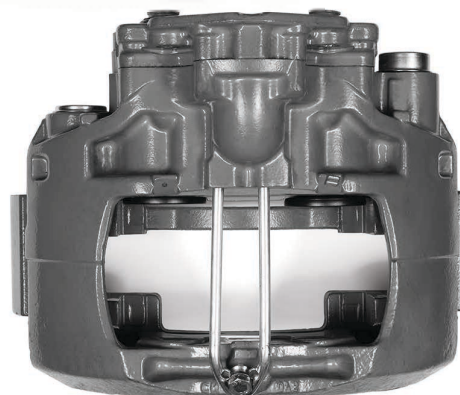

COMPLETE
CALIPER

CALIPER SETS /

PAN 17 Left

OEM NUMBER	
WABCO	OEM
81.50804.6354	
CARRIER	: CH3260
ADDITIONAL INFO	:

COMPLETE CALIPER

Complete Brake Caliper

CHEEFT NUMBER

CHF3309