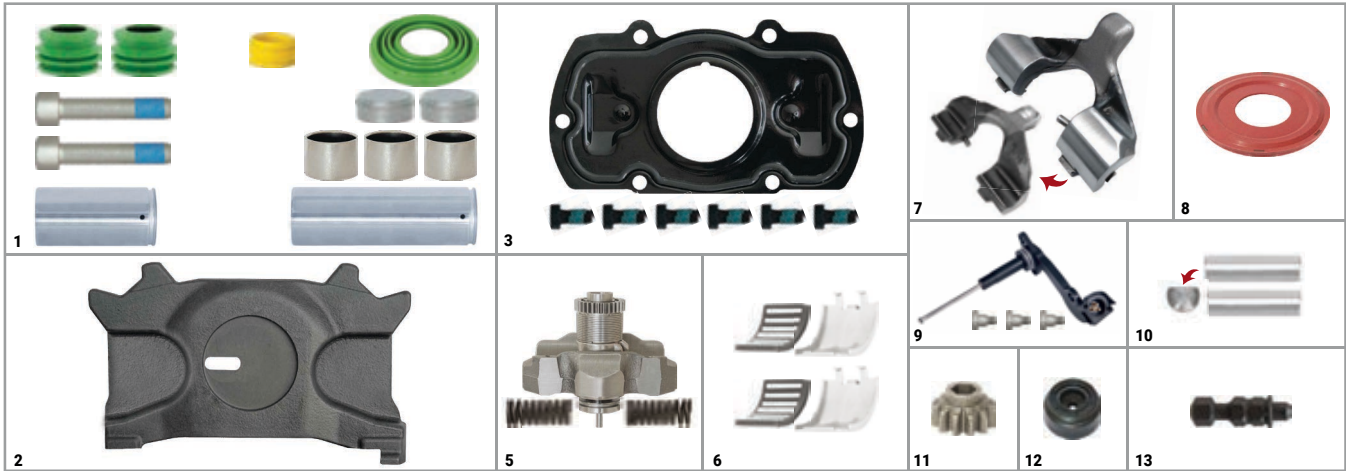

MB Arocs Set (Front MAXX22L - Right)

CHEEFT NUMBER

CHS3039

NO	CHEEFT NO	DESCRIPTIONS	QTY
1	CH3100	Caliper Guides & Seals Repair Kit	1
2	CH3128	Push Plate (Slotted - Right)	1
3	CH3138	Caliper Cover Repair Kit	1
4	CH3356	Caliper Pad Retainer Repair Kit	1
5	CH3142	Adjusting Mechanism Assembly (Man TGS - MB Arocs)	1
6	CH3134	Roller Bearings	1
7	CH3131	Lever (with Pin)	1

NO	CHEEFT NO	DESCRIPTIONS	QTY
8	CH3637	Cover Seal	1
9	CH3190	Sensor Cover (MB Arocs/Actros Type - New Model)	1
10	CH3615	Roller	2
11	CH3618	Gear	1
12	CH3629	Seal	1
13	CH3619	Adjuster Pin	1