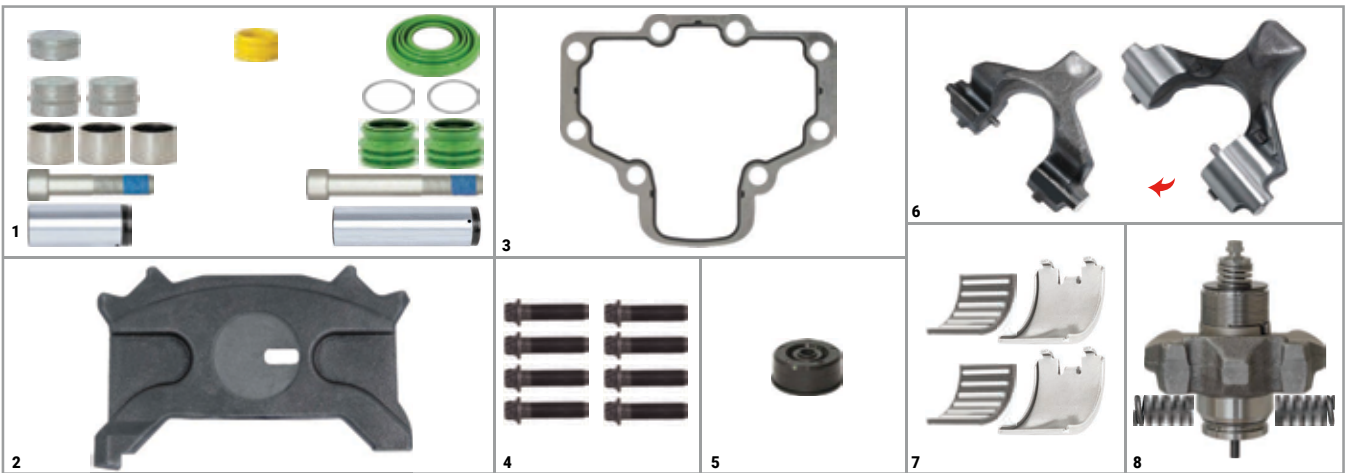

SAF Axle PAN22 Set (Left) CHEEFT NUMBER CHS3018

NO	CHEEFT NO	DESCRIPTIONS	QTY	NO	CHEEFT NO	DESCRIPTIONS	QTY
1	CH3156	Caliper Guides & Seals Repair Kit	1	5	CH3552	Seal	1
2	CH3161	Push Plate (Slotted - Left)	1	6	CH3149	Lever (with Pin)	1
3	CH3553	Cover Gasket	1	7	CH3148	Roller Bearings	1
4	CH3515	Cover Bolt M10 x 1 x 40 mm	8	8	CH3173	Adjusting Mechanism Assembly (SF Axle)	1

PAN 19-1/22-1
TYPE