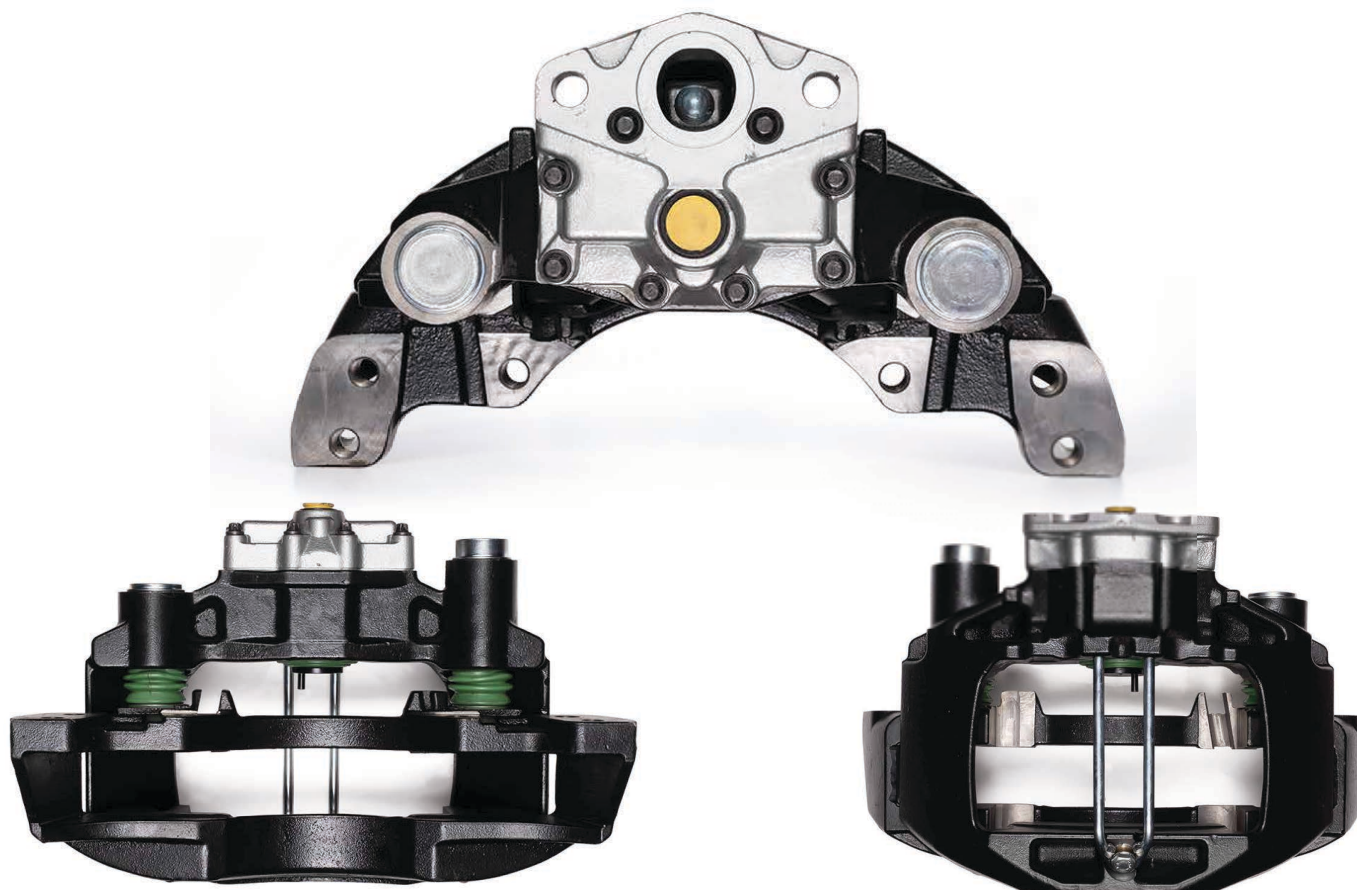

Always the Best...

WABCO
COMPLETE
CALIPER

Always the Best...

COMPLETE CALIPER

Complete Brake Caliper

**CHEEFT
NUMBER**

CHF3303

PAN 22/1 Right