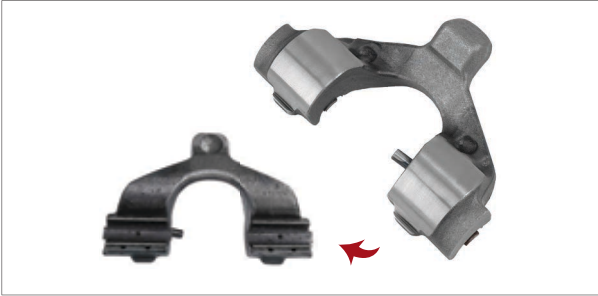

Lever (with Pin)

CHEEFT NUMBER	CH3102
OEM NUMBER