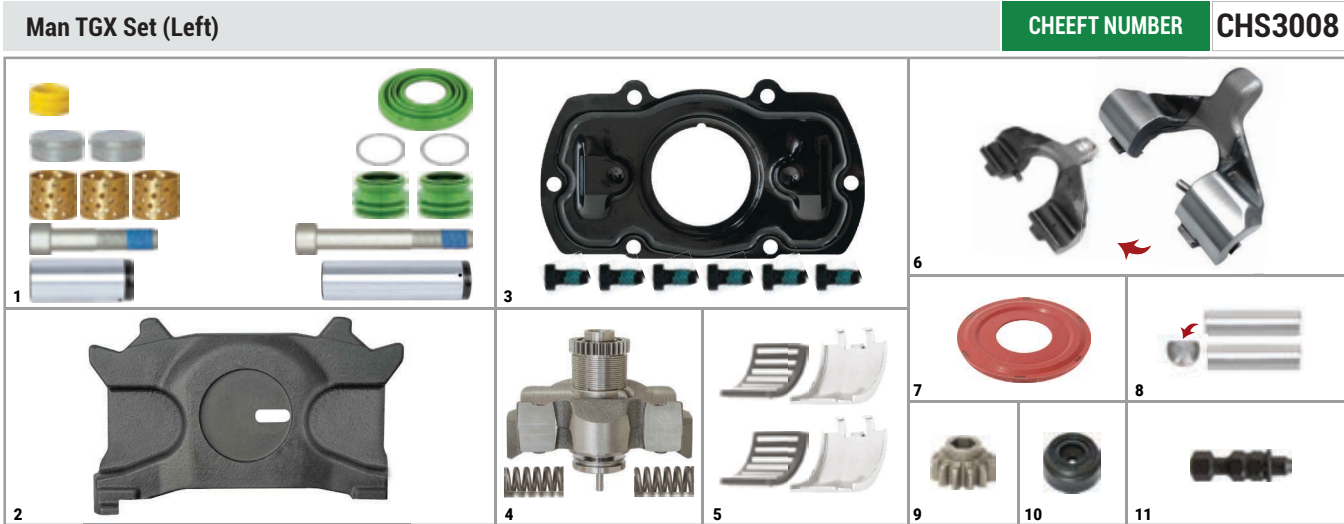

MAXX 22 TYPE

MAXX 22 TYPE

NO	CHEEFT NO	DESCRIPTIONS	QTY	NO	CHEEFT NO	DESCRIPTIONS	QTY
1	CH3140	Caliper Guides & Seals Repair Kit	1	8	CH3615	Roller	2
2	CH3128	Push Plate (Slotted - Right)	1	9	CH3618	Gear	1
3	CH3138	Caliper Cover Repair Kit	1	10	CH3629	Seal	1
4	CH3141	Adjusting Mechanism Assembly (Man TGX)	1	11	CH3619	Adjuster Pin	1
5	CH3134	Roller Bearings	1				
6	CH3131	Lever (with Pin)	1				
7	CH3637	Cover Seal	1				