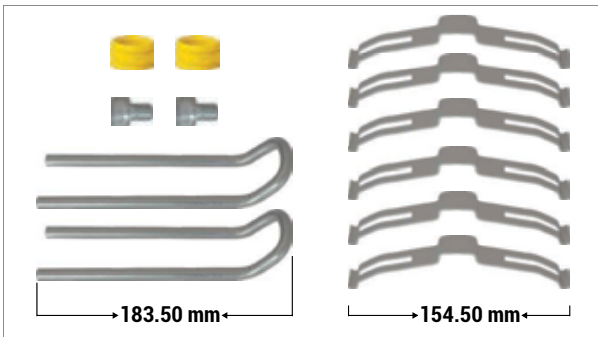

MAXX 22L TYPE

Caliper Lever (with Pin - MB Arocs)

CHEEFT NUMBER	CH3126
OEM NUMBER	

Roller Bearings

CHEEFT NUMBER	CH3134
OEM NUMBER	

Caliper Pad Retainer Repair Kit

CHEEFT NUMBER	CH3256
OEM NUMBER	MB A0084206420 - 6403229522