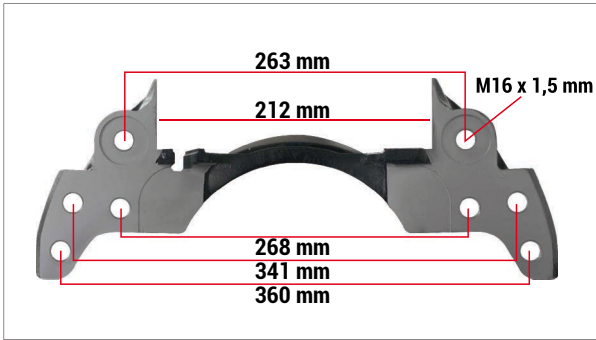

PAN 19 Type (Left)	
CHEEFT NUMBER	CH3266
OEM NUMBER