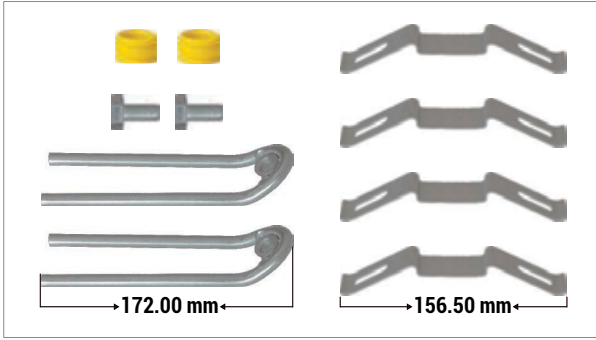

Caliper Pad Retainer Repair Kit	
CHEEFT NUMBER	CH3175
OEM NUMBER