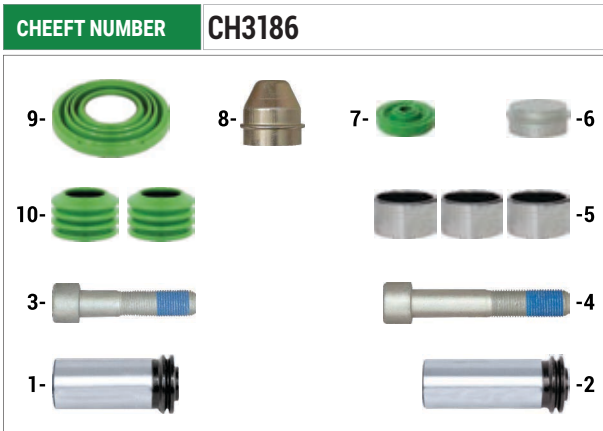

NO	CHEEFT NO	DESCRIPTIONS	QTY	NO	CHEEFT NO	DESCRIPTIONS	QTY
1	CH3140	Caliper Guides & Seals Repair Kit	1	8	CH3637	Cover Seal	1
2	CH3129	Push Plate (Slotted - Left)	1	9	CH3267	Sensor Cover (Man)	1
3	CH3138	Caliper Cover Repair Kit	1	10	CH3615	Roller	2
4	CH3356	Caliper Pad Retainer Repair Kit	1	11	CH3618	Gear	1
5	CH3141	Adjusting Mechanism Assembly (Man TGX)	1	12	CH3629	Seal	1
6	CH3134	Roller Bearings	1	13	CH3619	Adjuster Pin	1
7	CH3131	Lever (with Pin)	1				

OEM NUMBER DF 1436853 - IVECO 42536957 - 12 999 699 - 12 999 702
OTOKAR 13C3508276AA

NO	CHEEFT NO	DESCRIPTIONS	DIMENSION	QTY
1	CH3501	Guide Pin	Ø30 x 77,30 mm	1
2	CH3502	Guide Pin	Ø30 x 91 mm	1
3	CH1511	Bolt	M16 X 1,5 X 70 mm	1
4	CH3513	Bolt	M16 x 1,5 x 90 mm	1
5	CH1529	Teflon Bush	Ø34 X Ø30 X 20 mm	3
6	CH3541	Steel Cap	Ø34 x 16 mm	2
7	CH3551	Plug		1
8	CH3531	Bolt Dust Excluder		1
9	CH3532	Guide Pin Gaiter		2