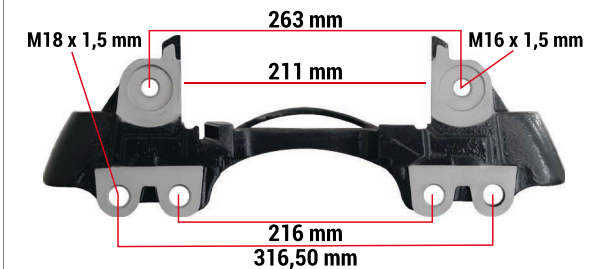

PAN 22 Type 22,5 Inch (Left)	
CHEEFT NUMBER	CH3262
OEM NUMBER	-SAF 3 080 0071 21 - 3 080 0073 20 -640 195 068 0 - 640 195 074 0 -22.5 " - Left SF Trailer Axle - 4 Hole