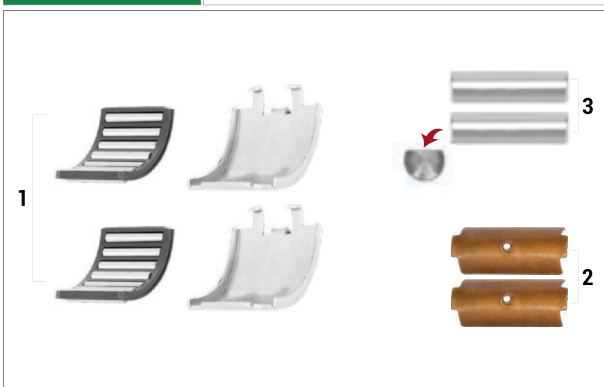

MAXX 22L TYPE

CHEEFT NUMBER CH3135

Bearing Repair Kit

OEM NUMBER

NO	CHEEFT NO	DESCRIPTIONS	DIMENSION	QTY
1	CH3134	Roller Bearings		1
2	CH3580	Lever Bush		2
3	CH3615	Roller		2

CHEEFT NUMBER CH3136