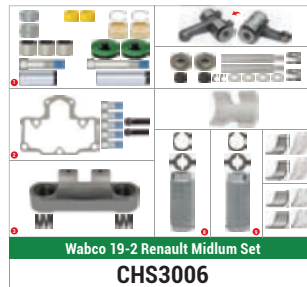

OEM NUMBER

WABCO

DAF

40195011
40195007

1440502
1400072

CARRIER : CH3289

ADDITIONAL INFO :