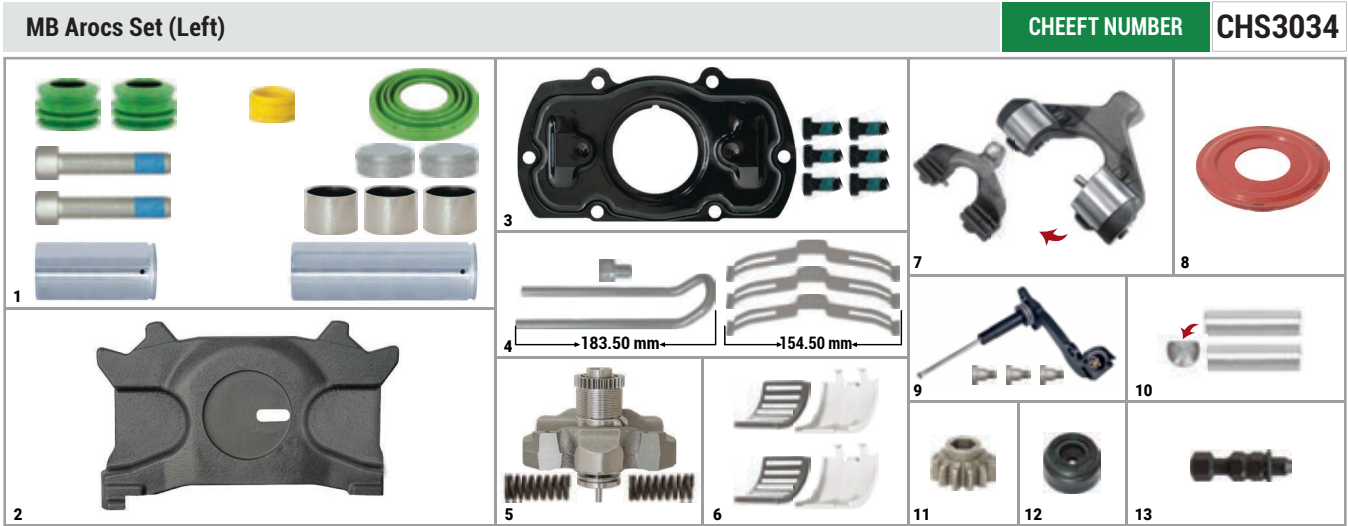

NO	CHEEFT NO	DESCRIPTIONS	QTY	NO	CHEEFT NO	DESCRIPTIONS	QTY
1	CH3100	Caliper Guides & Seals Repair Kit	1	8	CH3637	Cover Seal	1
2	CH3129	Push Plate (Slotted - Left)	1	9	CH3190	Sensor Cover (MB Arocs/Actros Type - New Model)	1
3	CH3138	Caliper Cover Repair Kit	1	10	CH3615	Roller	2
4	CH3356	Caliper Pad Retainer Repair Kit	1	11	CH3618	Gear	1
5	CH3142	Adjusting Mechanism Assembly (Man TGS - MB Arocs)	1	12	CH3629	Seal	1
6	CH3134	Roller Bearings	1	13	CH3619	Adjuster Pin	1
7	CH3126	Caliper Lever (with Pin - MB Arocs)	1				

MAXX 22 TYPE