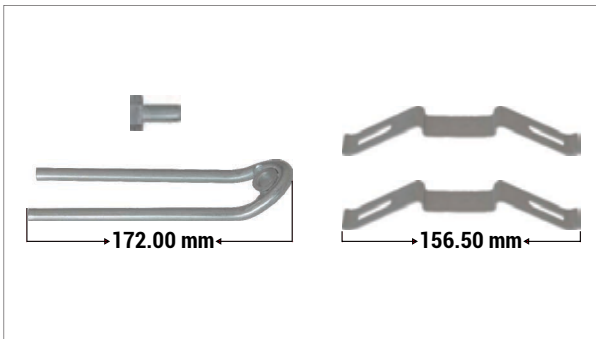

Caliper Pad Retainer Repair Kit	
CHEEFT NUMBER	CH3375
OEM NUMBER