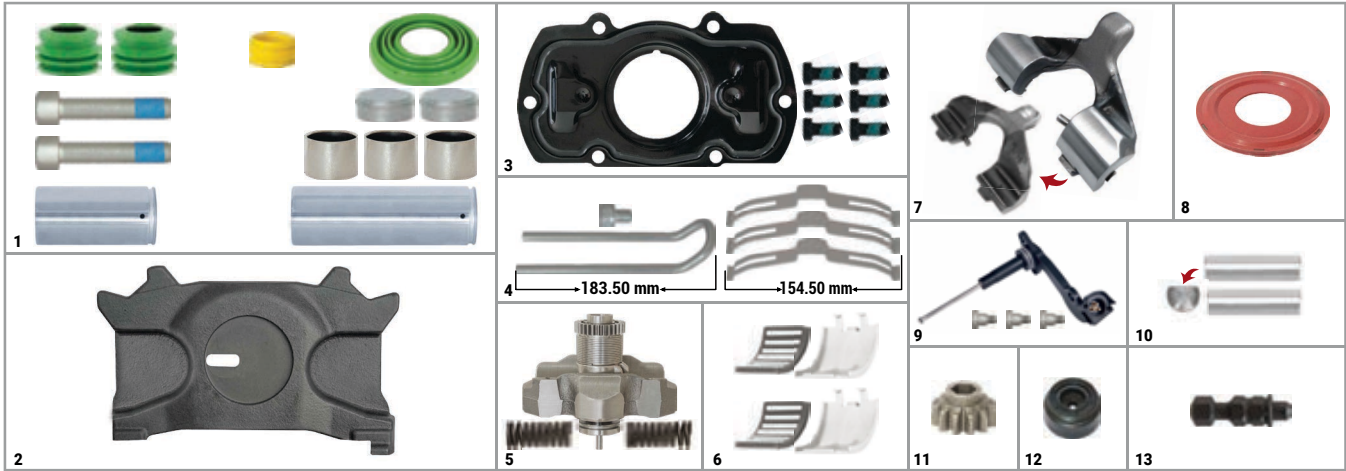

SETS

MB Arocs Set (Front MAXX22L - Right)

CHEEFT NUMBER

CHS3027

NO	CHEEFT NO	DESCRIPTIONS	QTY
1	CH3100	Caliper Guides & Seals Repair Kit	1
2	CH3128	Push Plate (Slotted - Right)	1
3	CH3138	Caliper Cover Repair Kit	1
4	CH3356	Caliper Pad Retainer Repair Kit	1
5	CH3142	Adjusting Mechanism Assembly (Man TGS - MB Arocs)	1
6	CH3134	Roller Bearings	1
7	CH3131	Lever (with Pin)	1

NO	CHEEFT NO	DESCRIPTIONS	QTY
8	CH3637	Cover Seal	1
9	CH3190	Sensor Cover (MB Arocs/Actros Type - New Model)	1
10	CH3615	Roller	2
11	CH3618	Gear	1
12	CH3629	Seal	1
13	CH3619	Adjuster Pin	1