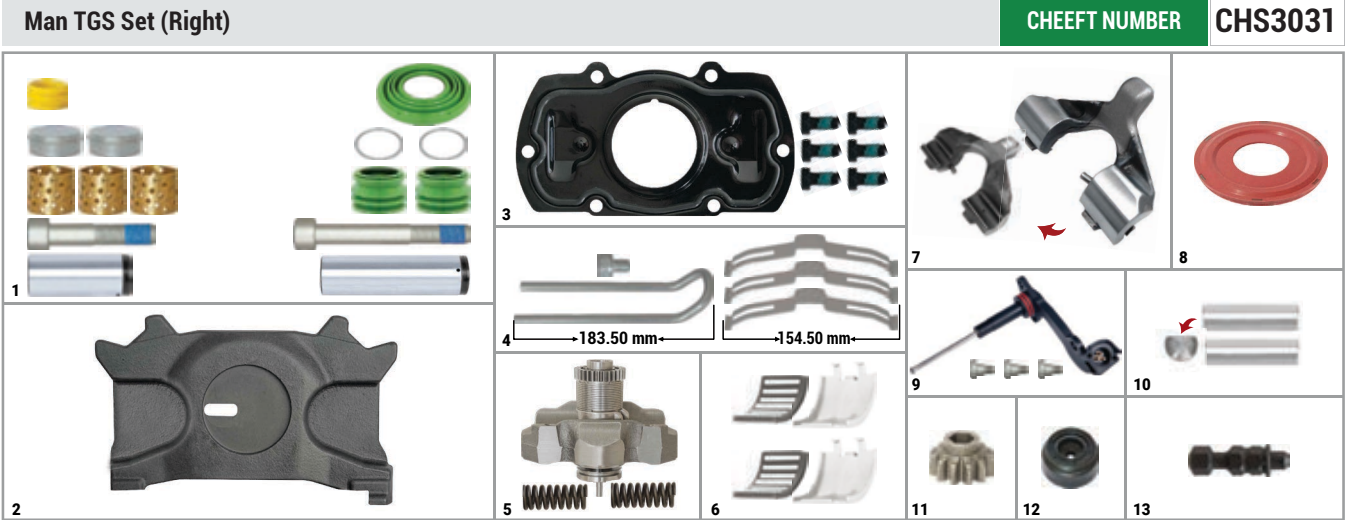

MAXX 22 TYPE

NO	CHEEFT NO	DESCRIPTIONS	QTY	NO	CHEEFT NO	DESCRIPTIONS	QTY
1	CH3140	Caliper Guides & Seals Repair Kit	1	8	CH3637	Cover Seal	1
2	CH3128	Push Plate (Slotted - Right)	1	9	CH3267	Sensor Cover (Man)	1
3	CH3138	Caliper Cover Repair Kit	1	10	CH3615	Roller	2
4	CH3356	Caliper Pad Retainer Repair Kit	1	11	CH3618	Gear	1
5	CH3142	Adjusting Mechanism Assembly (Man TGS - MB Arocs)	1	12	CH3629	Seal	1
6	CH3134	Roller Bearings	1	13	CH3619	Adjuster Pin	1
7	CH3131	Lever (with Pin)	1