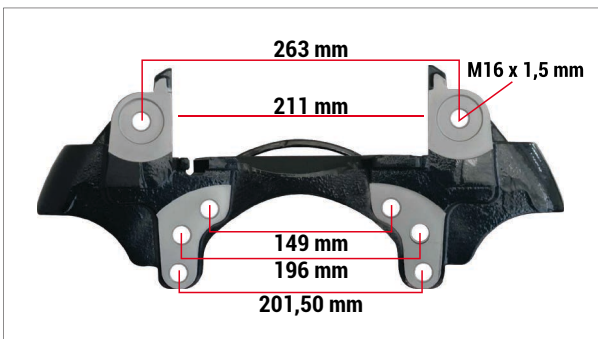

VALX Axle (Left)

CHEEFT NUMBER

CH3276

OEM NUMBER

-6402250300