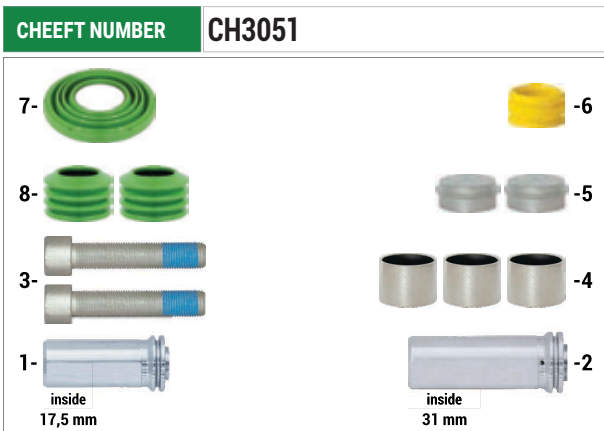

WABCO

MAXX 17 TYPE

Always the Best...

MAXX 17 TYPE

Caliper Guides & Seals Repair Kit

OEM NUMBER

NO	CHEEFT NO	DESCRIPTIONS	DIMENSION	QTY
1	CH3607	Guide Pin	Ø30 x 77,3 / 17,5 mm	1
2	CH3608	Guide Pin	Ø30 x 91 / 31 mm	1
3	CH3512	Bolt	M16 x 1,5 x 80 mm	2
4	CH3526	Bush	Ø34 x Ø30 x 25 mm	3
5	CH3541	Steel Cap	Ø34 x 16 mm	2
6	CH3551	Plug		1
7	CH3531	Bolt Dust Excluder		1
8	CH3532	Guide Pin Gaiter		2