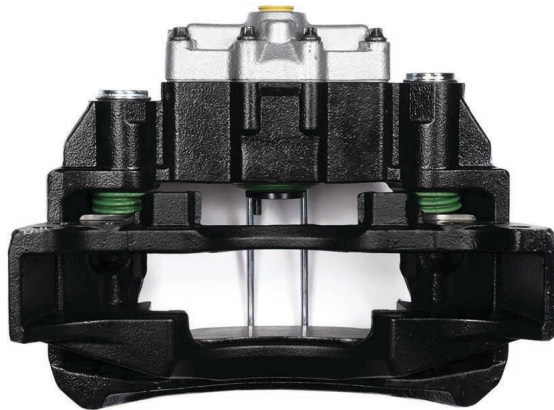

CHF3307

PAN 17 Right

/ CALIPER SETS

OEM NUMBER	
WABCO	OEM
81.50804.6354	
CARRIER	: CH3259
ADDITIONAL INFO	:

COMPLETE
CALIPER

Complete Brake Caliper

**CHEEFT
NUMBER**

CHF3308