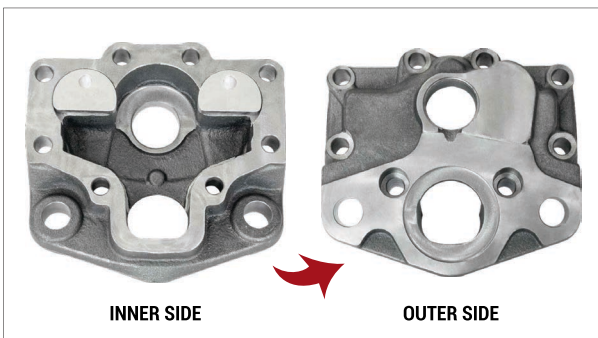

NO	CHEEFT NO	DESCRIPTIONS	DIMENSION	QTY
1	CH3676	Adjuster Sleeve		1
2	CH3596	Calibration Bolt		1
3	CH3677	Spring Plug	Ø39 x Ø34 x 28,75 mm	1
4	CH3592	Spring	Ø42,6 x 25 mm	1
5	CH3678	Spring Retainer	Ø39 x Ø34 x 13,8 mm	1

CHEEFT NUMBER	CH3055
	
Adjusting Mechanism Support	
OEM NUMBER	

NO	CHEEFT NO	DESCRIPTIONS	DIMENSION	QTY
1	CH3606	Mechanism Support		1
2	CH1572	Spring		1

MAXX 17 TYPE

MAXX 17 TYPE

Lever (with Pin)	
CHEEFT NUMBER	CH3053
OEM NUMBER	

Roller Bearings	
CHEEFT NUMBER	CH3148
OEM NUMBER	CWSK.12

Push Plate (Slotted - Left)	
CHEEFT NUMBER	CH3151
OEM NUMBER	WBC - 6401759402 MB 405-421-0016

Push Plate (Slotted - Right)	
CHEEFT NUMBER	CH3152
OEM NUMBER	CWSK.17.5 MB 405-421-0016