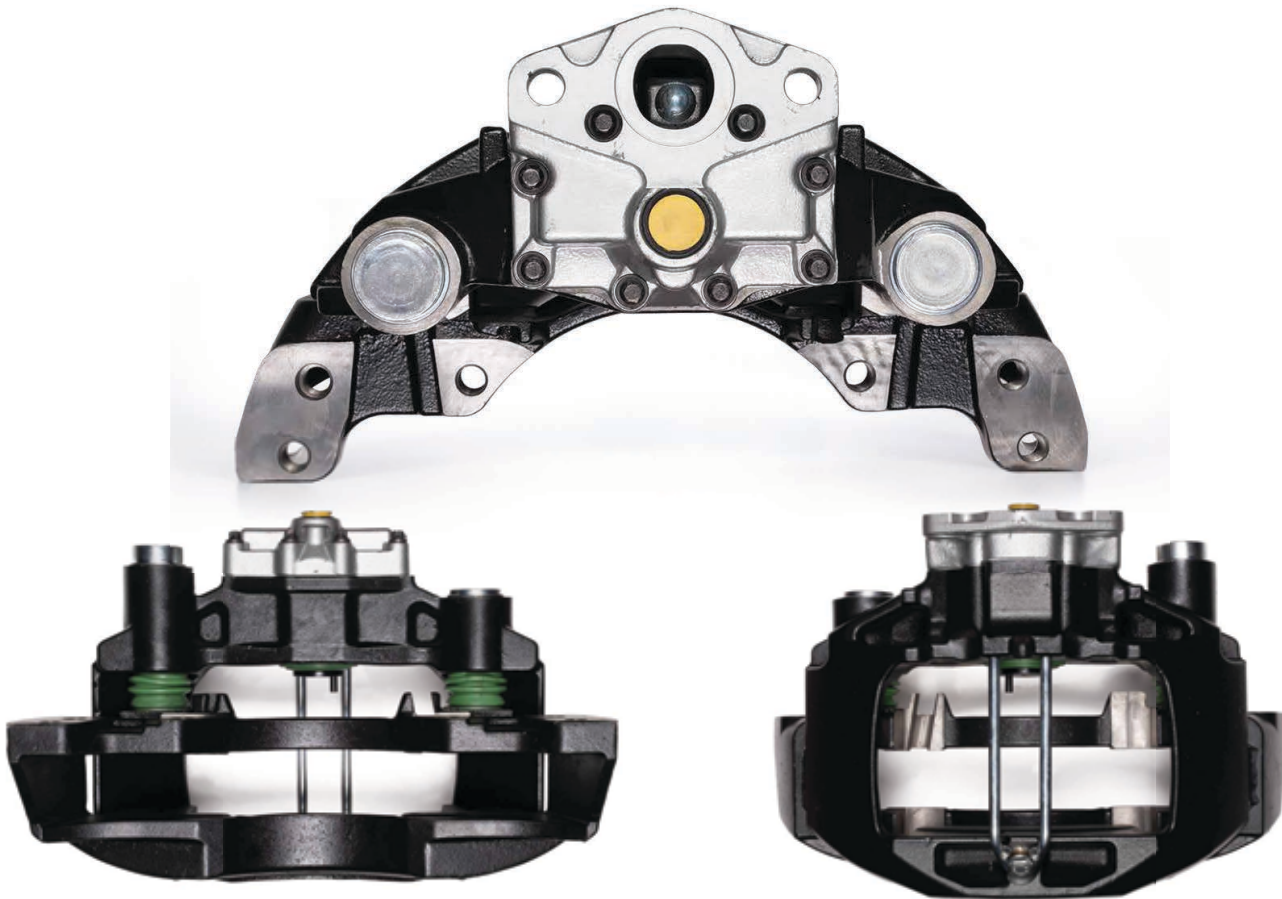

COMPLETE CALIPER

Complete Brake Caliper

**CHEEFT
NUMBER**

CHF3304

COMPLETE
CALIPER

CALIPER SETS /

PAN 22/1 Left