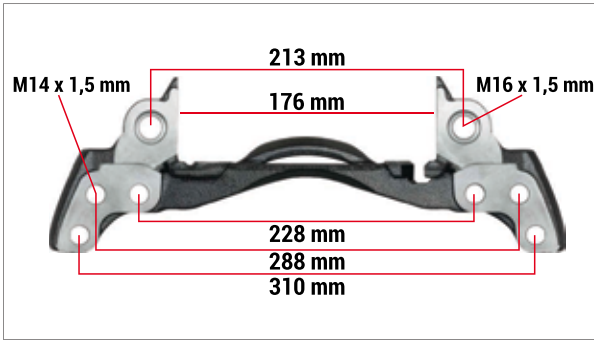

Caliper Calibration Bolt	
CHEEFT NUMBER	CH3285
OEM NUMBER