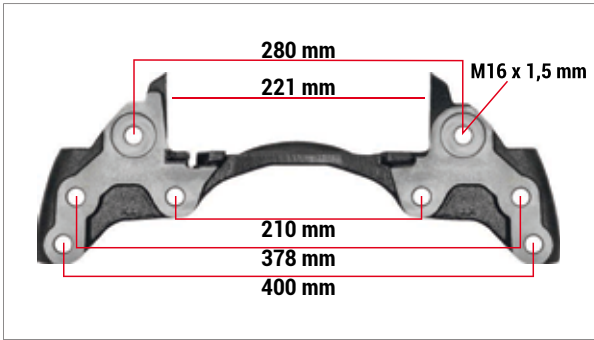

MB Arocs (Front/Left)	
CHEEFT NUMBER	CH3284
OEM NUMBER	-MERCEDES A0004216506 -6409157424