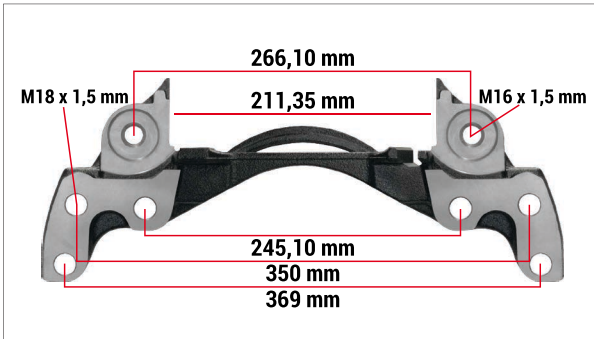

Caliper Calibration Bolt	
CHEEFT NUMBER	CH3287
OEM NUMBER	

WBC CARRIERS