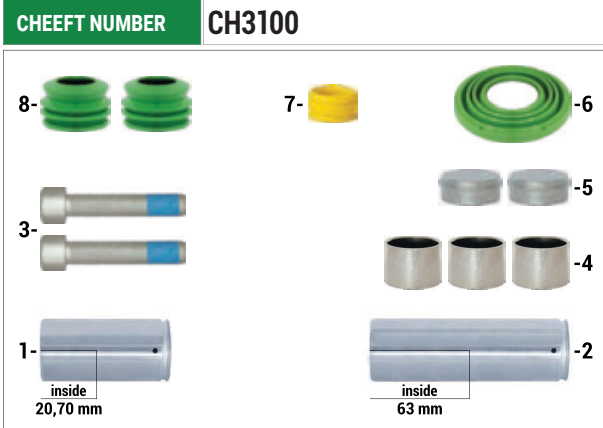

WABCO
MAXX 22 TYPE

Always the Best...

WABCO MAXX 22 TYPE

Always the Best...

MAXX 22 TYPE

Caliper Guides & Seals Repair Kit

OEM NUMBER MN 81.50822.6038 - 640 322 926 2

NO	CHEEFT NO	DESCRIPTIONS	DIMENSION	QTY
1	CH3503	Guide Pin	Ø37,70 x 76 mm	1
2	CH3504	Guide Pin	Ø38 x 118 mm	1
3	CH1513	Bolt	M16 X 1,5 X 80 mm	1
4	CH3514	Bolt	M16 x 1,5 x 120 mm	1
5	CH3533	Guide Pin Gaiter		2
6	CH3544	Ring	Ø44,5 x 1,25 mm	2
7	CH3531	Bolt Dust Excluder		1
8	CH3551	Plug		1
9	CH3542	Steel Cap	Ø42,10 x 17 mm	2
10	CH3525	Bronze Bush	Ø42,3 x Ø38 x 35 mm	3