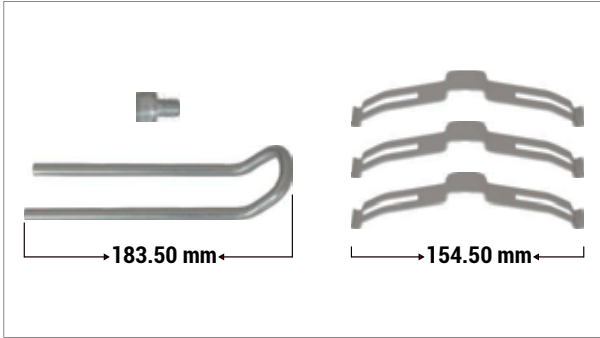

Caliper Pad Retainer Repair Kit

CHEEFT NUMBER	CH3356
OEM NUMBER	

MAXX 22L TYPE