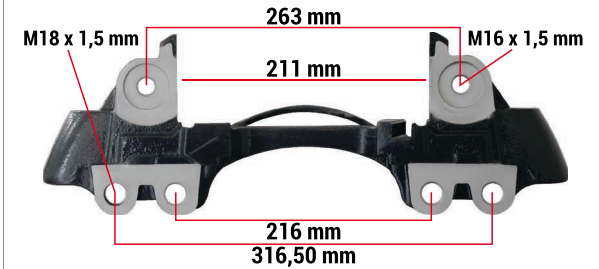

PAN 22 Type 22,5 Inch (Right)	
CHEEFT NUMBER	CH3261
OEM NUMBER	-SAF 3 080 0072 21 - 3 080 0074 20 -640 195 069 0 - 640 195 075 0 -22.5 " - Right SF Trailer Axle - 4 Hole