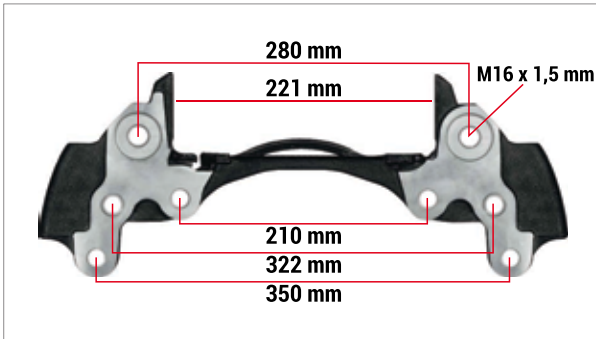

MB Arocs (Rear/Left)	
CHEEFT NUMBER	CH3282
OEM NUMBER	-MERCEDES 000 423 2306 -640 915 744 4

WBC CARRIERS