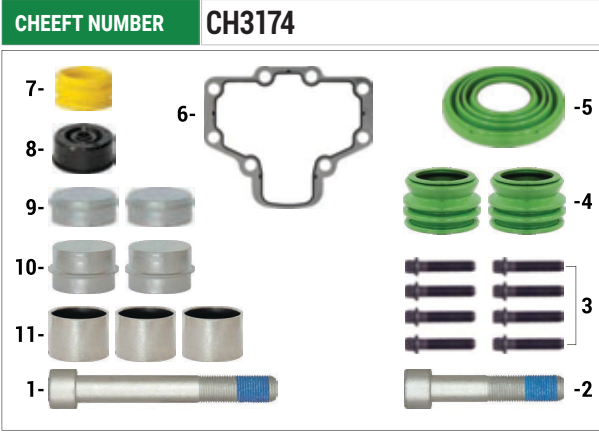

PAN 19-1/22-1 TYPE

Caliper Bolts, Seals & Gasket Repair Kit

OEM NUMBER

NO	CHEEFT NO	DESCRIPTIONS	DIMENSION	QTY
1	CH3514	Bolt	M16 x 1,5 x 120 mm	1
2	CH1513	Bolt	M16 X 1,5 X 80 mm	1
3	CH3515	Cover Bolt	M10 x 1 x 40 mm	8
4	CH3533	Guide Pin Gaiter		2
5	CH3531	Bolt Dust Excluder		1
6	CH3553	Cover Gasket		1
7	CH3551	Plug		1
8	CH3552	Seal		1
9	CH3542	Steel Cap	Ø42,10 x 17 mm	2
10	CH3543	Steel Cap	Ø42,10 x 29 mm	2
11	CH3522	Teflon Bush	Ø42 x Ø38 x 30 mm	3

Seals & Boots Repair Kit

OEM NUMBER

NO	CHEEFT NO	DESCRIPTIONS	DIMENSION	QTY
1	CH3531	Bolt Dust Excluder		1
2	CH3533	Guide Pin Gaiter		2

Caliper Seals Repair Kit

OEM NUMBER

WBC 6401759202
SCANIA 1872780 - 2198528 - 2396938
SCHMITZ 1068160 - 1104515
SAF 3 434 3829 00

NO	CHEEFT NO	DESCRIPTIONS	DIMENSION	QTY
1	CH3531	Bolt Dust Excluder		1
2	CH3551	Plug		1
3	CH3552	Seal		1

PAN 19-1/22-1
TYPE