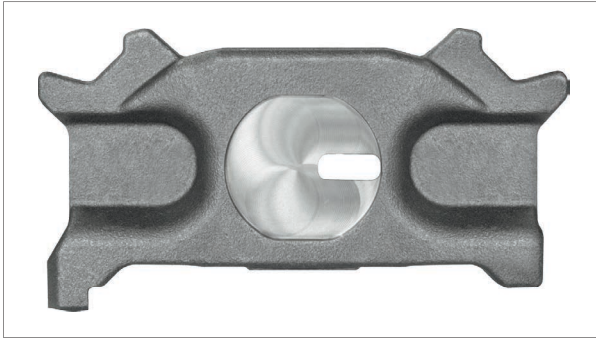

Push Plate (Slotted - Left)	
CHEEFT NUMBER	CH3063
OEM NUMBER	640 319 929 2 -L