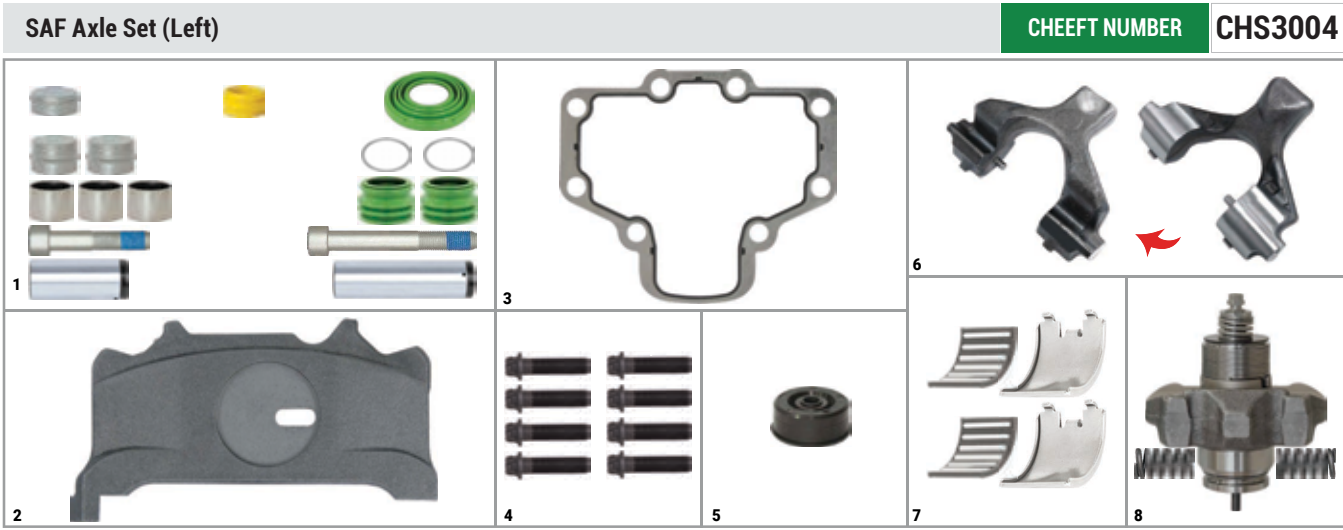

NO	CHEEFT NO	DESCRIPTIONS	QTY	NO	CHEEFT NO	DESCRIPTIONS	QTY
1	CH3156	Caliper Guides & Seals Repair Kit	1	5	CH3552	Seal	1
2	CH3158	Push Plate (Slotted - Left) PAN19	1	6	CH3149	Lever (with Pin)	1
3	CH3553	Cover Gasket	1	7	CH3148	Roller Bearings	1
4	CH3515	Cover Bolt M10 x 1 x 40 mm	8	8	CH3173	Adjusting Mechanism Assembly (SF Axle)	1