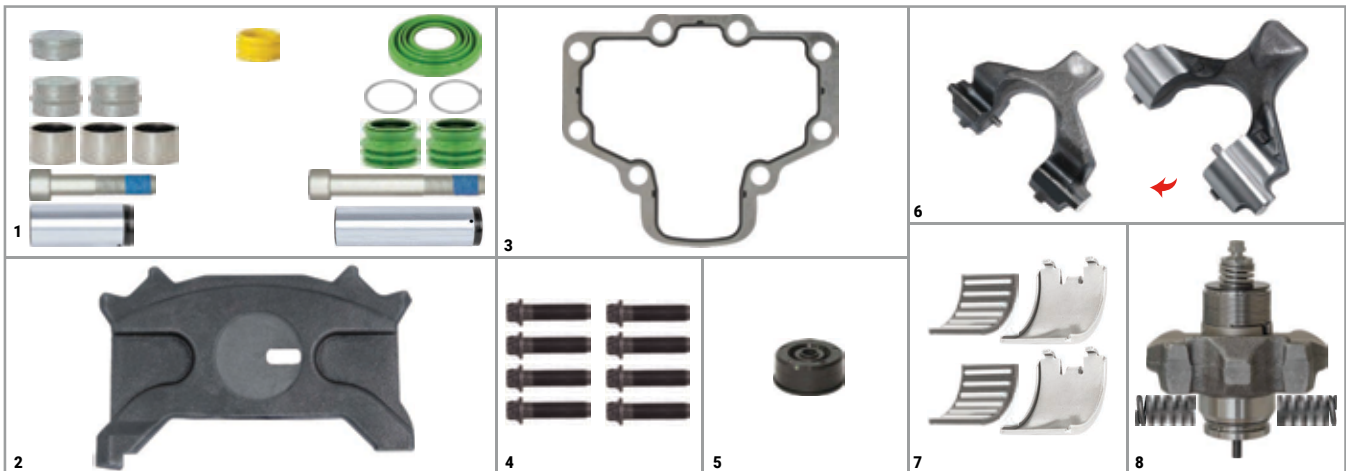

SAF Axle PAN22 Set (Left)

CHEEFT NUMBER

CHS3018

NO	CHEEFT NO	DESCRIPTIONS	QTY
1	CH3156	Caliper Guides & Seals Repair Kit	1
2	CH3161	Push Plate (Slotted - Left)	1
3	CH3553	Cover Gasket	1
4	CH3515	Cover Bolt M10 x 1 x 40 mm	8

NO	CHEEFT NO	DESCRIPTIONS	QTY
5	CH3552	Seal	1
6	CH3149	Lever (with Pin)	1
7	CH3148	Roller Bearings	1
8	CH3173	Adjusting Mechanism Assembly (SF Axle)	1