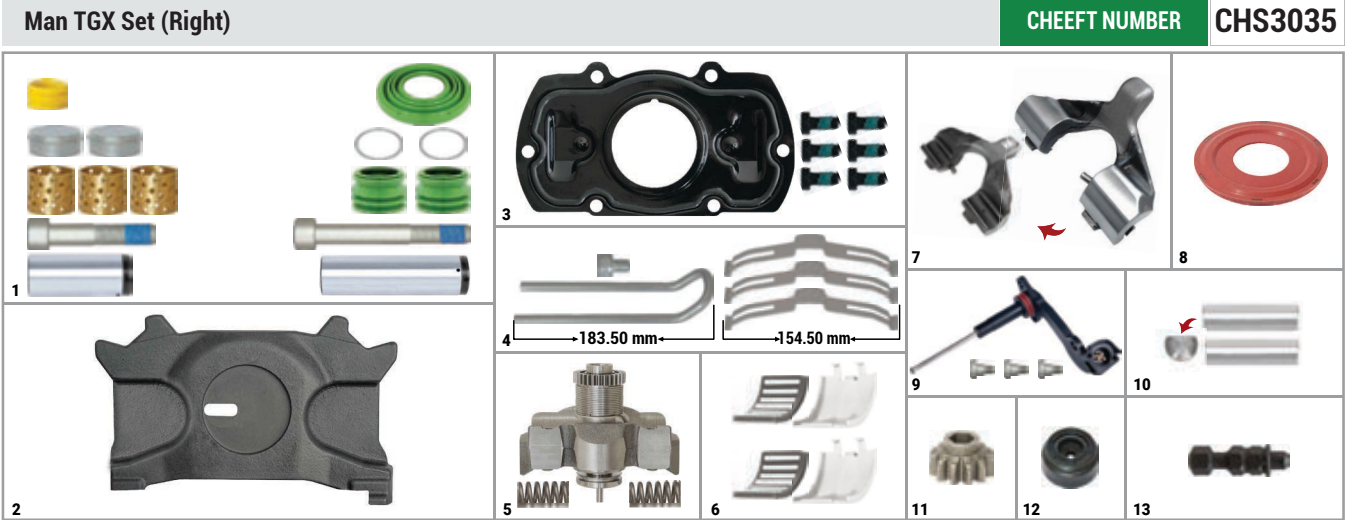

MAXX 22 TYPE

NO	CHEEFT NO	DESCRIPTIONS	QTY	NO	CHEEFT NO	DESCRIPTIONS	QTY
1	CH3140	Caliper Guides & Seals Repair Kit	1	8	CH3637	Cover Seal	1
2	CH3128	Push Plate (Slotted - Right)	1	9	CH3267	Sensor Cover (Man)	1
3	CH3138	Caliper Cover Repair Kit	1	10	CH3615	Roller	2
4	CH3356	Caliper Pad Retainer Repair Kit	1	11	CH3618	Gear	1
5	CH3141	Adjusting Mechanism Assembly (Man TGX)	1	12	CH3629	Seal	1
6	CH3134	Roller Bearings	1	13	CH3619	Adjuster Pin	1
7	CH3131	Lever (with Pin)	1