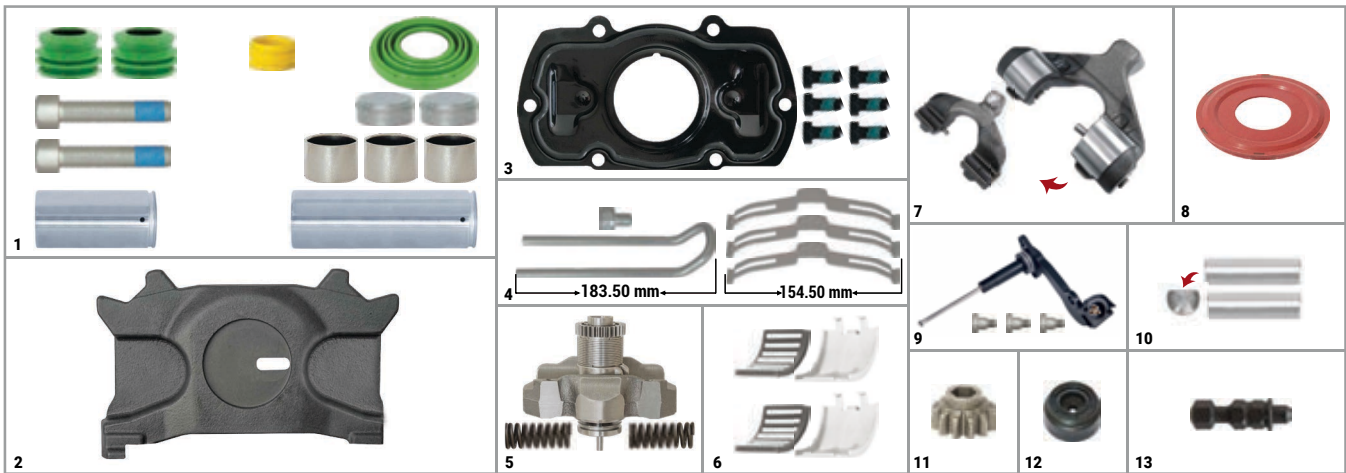

MB Arocs Set (Left)

CHEEFT NUMBER

CHS3034

NO	CHEEFT NO	DESCRIPTIONS	QTY
1	CH3100	Caliper Guides & Seals Repair Kit	1
2	CH3129	Push Plate (Slotted - Left)	1
3	CH3138	Caliper Cover Repair Kit	1
4	CH3356	Caliper Pad Retainer Repair Kit	1
5	CH3142	Adjusting Mechanism Assembly (Man TGS - MB Arocs)	1
6	CH3134	Roller Bearings	1
7	CH3126	Caliper Lever (with Pin - MB Arocs)	1

NO	CHEEFT NO	DESCRIPTIONS	QTY
8	CH3637	Cover Seal	1
9	CH3190	Sensor Cover (MB Arocs/Actros Type - New Model)	1
10	CH3615	Roller	2
11	CH3618	Gear	1
12	CH3629	Seal	1
13	CH3619	Adjuster Pin	1

MAXX 22L TYPE