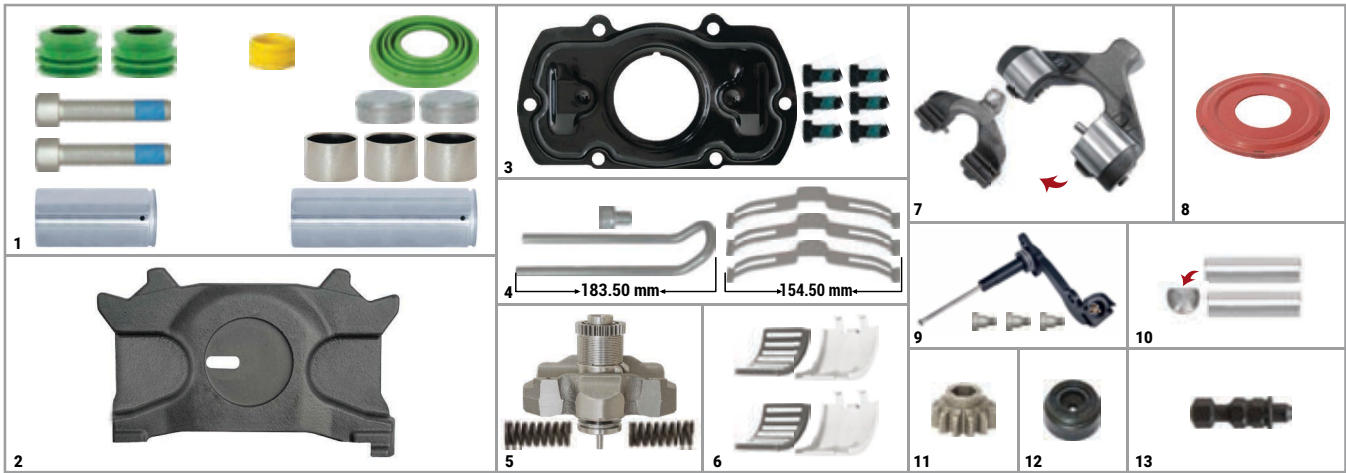

MB Arocs Set (Right)

CHEEFT NUMBER

CHS3033

NO	CHEEFT NO	DESCRIPTIONS	QTY
1	CH3100	Caliper Guides & Seals Repair Kit	1
2	CH3128	Push Plate (Slotted - Right)	1
3	CH3138	Caliper Cover Repair Kit	1
4	CH3356	Caliper Pad Retainer Repair Kit	1
5	CH3142	Adjusting Mechanism Assembly (Man TGS - MB Arocs)	1
6	CH3134	Roller Bearings	1
7	CH3126	Caliper Lever (with Pin - MB Arocs)	1

NO	CHEEFT NO	DESCRIPTIONS	QTY
8	CH3637	Cover Seal	1
9	CH3190	Sensor Cover (MB Arocs/Actros Type - New Model)	1
10	CH3615	Roller	2
11	CH3618	Gear	1
12	CH3629	Seal	1
13	CH3619	Adjuster Pin	1