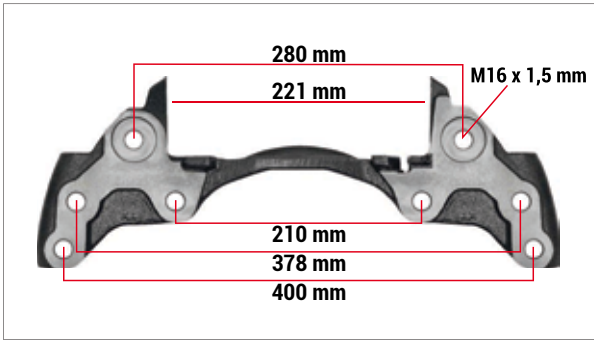

CARRIERS

MB Arocs (Front/Right)	
CHEEFT NUMBER	CH3283
OEM NUMBER	-MERCEDES A0004216406 -6409157434