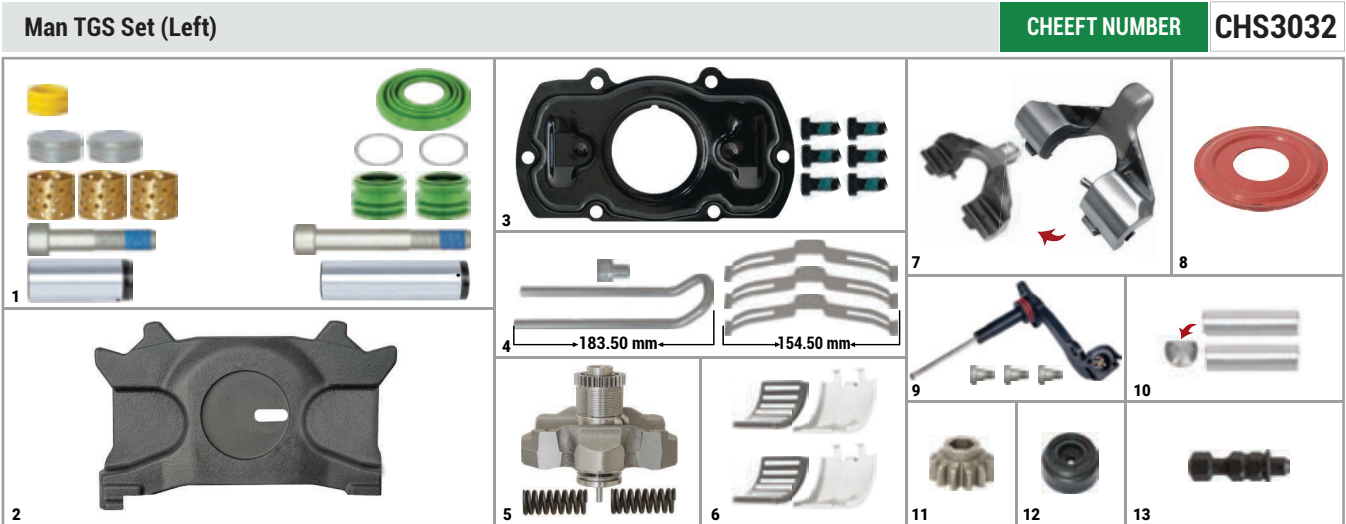

NO	CHEEFT NO	DESCRIPTIONS	QTY	NO	CHEEFT NO	DESCRIPTIONS	QTY
1	CH3140	Caliper Guides & Seals Repair Kit	1	8	CH3637	Cover Seal	1
2	CH3129	Push Plate (Slotted - Left)	1	9	CH3267	Sensor Cover (Man)	1
3	CH3138	Caliper Cover Repair Kit	1	10	CH3615	Roller	2
4	CH3356	Caliper Pad Retainer Repair Kit	1	11	CH3618	Gear	1
5	CH3142	Adjusting Mechanism Assembly (Man TGS - MB Arocs)	1	12	CH3629	Seal	1
6	CH3134	Roller Bearings	1	13	CH3619	Adjuster Pin	1
7	CH3131	Lever (with Pin)	1				

MAXX 22 TYPE