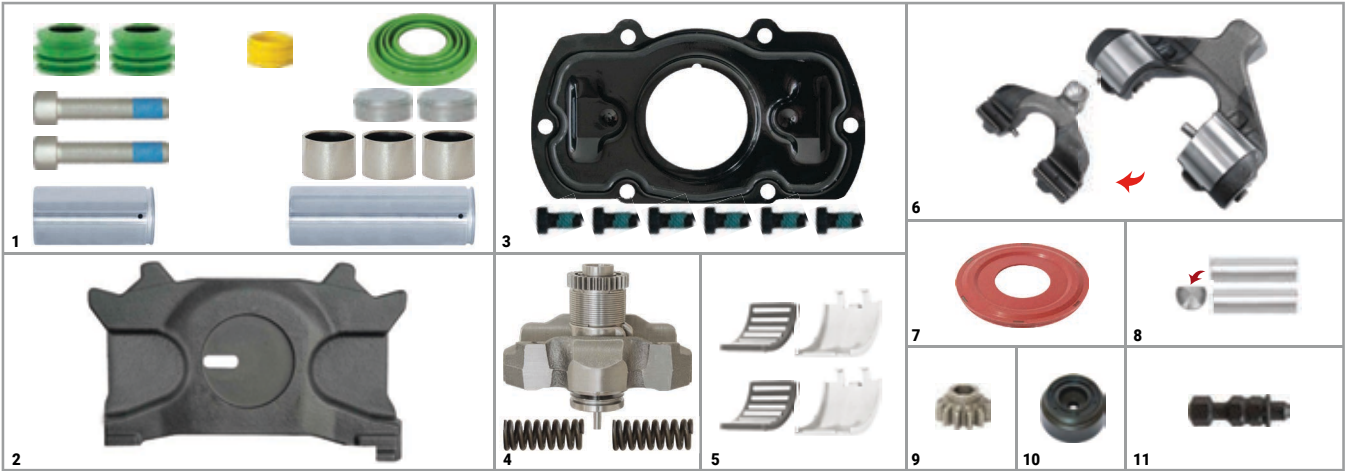

SETS

MB Arocs Set (Right) **CHEEFT NUMBER** **CHS3013**

NO	CHEEFT NO	DESCRIPTIONS	QTY	NO	CHEEFT NO	DESCRIPTIONS	QTY
1	CH3100	Caliper Guides & Seals Repair Kit	1	8	CH3615	Roller	2
2	CH3128	Push Plate (Slotted - Right)	1	9	CH3618	Gear	1
3	CH3138	Caliper Cover Repair Kit	1	10	CH3629	Seal	1
4	CH3142	Adjusting Mechanism Assembly (Man TGS - MB Arocs)	1	11	CH3619	Adjuster Pin	1
5	CH3134	Roller Bearings	1				
6	CH3126	Caliper Lever (with Pin - MB Arocs)	1				
7	CH3637	Cover Seal	1