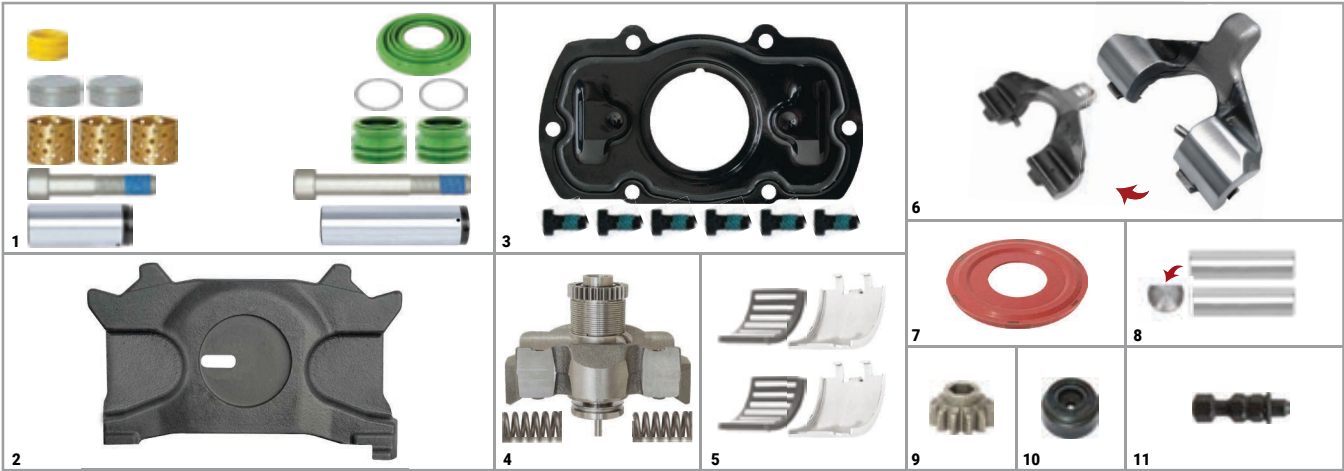

SETS

Man TGX Set (Right)

CHEEFT NUMBER

CHS3005

NO	CHEEFT NO	DESCRIPTIONS	QTY	NO	CHEEFT NO	DESCRIPTIONS	QTY
1	CH3140	Caliper Guides & Seals Repair Kit	1	8	CH3615	Roller	2
2	CH3128	Push Plate (Slotted - Right)	1	9	CH3618	Gear	1
3	CH3138	Caliper Cover Repair Kit	1	10	CH3629	Seal	1
4	CH3141	Adjusting Mechanism Assembly (Man TGX)	1	11	CH3619	Adjuster Pin	1
5	CH3134	Roller Bearings	1				
6	CH3131	Lever (with Pin)	1				
7	CH3637	Cover Seal	1