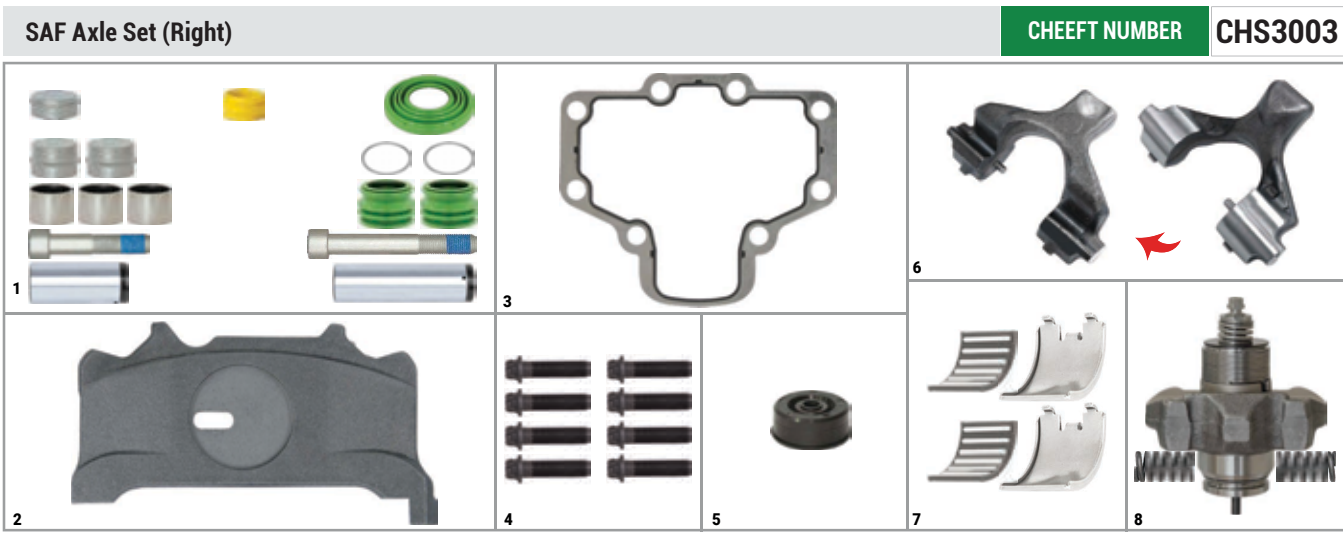

PAN 19-1/22-1 TYPE

NO	CHEEFT NO	DESCRIPTIONS	QTY	NO	CHEEFT NO	DESCRIPTIONS	QTY
1	CH3156	Caliper Guides & Seals Repair Kit	1	5	CH3552	Seal	1
2	CH3159	Push Plate (Slotted - Right) PAN19	1	6	CH3149	Lever (with Pin)	1
3	CH3553	Cover Gasket	1	7	CH3148	Roller Bearings	1
4	CH3515	Cover Bolt M10 x 1 x 40 mm	8	8	CH3173	Adjusting Mechanism Assembly (SF Axle)	1