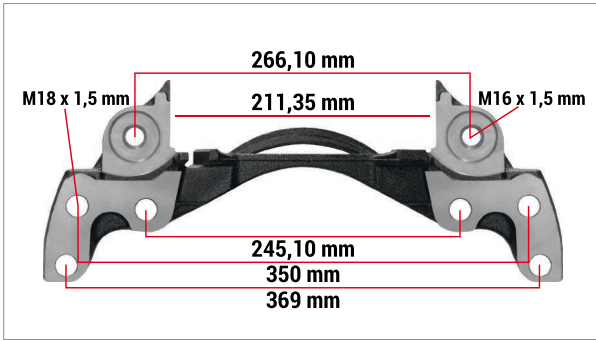

CARRIERS

Caliper Calibration Bolt	
CHEEFT NUMBER	CH3288
OEM NUMBER