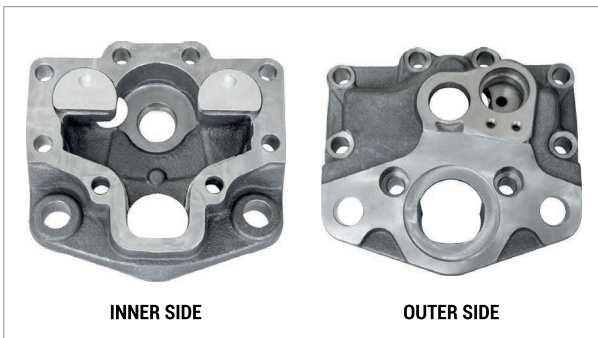

CHEEFT NUMBER	CH3058
	
Adjusting Mechanism	
OEM NUMBER	

NO	CHEEFT NO	DESCRIPTIONS	DIMENSION	QTY
1	CH3721	Adjuster Sleeve		1
2	CH3722	Calibration Bolt		1
3	CH3677	Spring Plug	Ø39 x Ø34 x 28,75 mm	1
4	CH3592	Spring	Ø42,6 x 25 mm	1
5	CH3678	Spring Retainer	Ø39 x Ø34 x 13,8 mm	1
6	CH3590	Adjuster Gear		1

CHEEFT NUMBER	CH3055
	
Adjusting Mechanism Support	
OEM NUMBER	

NO	CHEEFT NO	DESCRIPTIONS	DIMENSION	QTY
1	CH3606	Mechanism Support		1
2	CH1572	Spring		1

MAXX 17 CWS TYPE

Lever (with Pin)	
CHEEFT NUMBER	CH3053
OEM NUMBER	

Roller Bearings	
CHEEFT NUMBER	CH3148
OEM NUMBER	CWSK.12

Push Plate (Slotted - Left)	
CHEEFT NUMBER	CH3151
OEM NUMBER	WBC - 6401759402 MB 405-421-0016

Push Plate (Slotted - Right)	
CHEEFT NUMBER	CH3152
OEM NUMBER	CWSK.17.5 MB 405-421-0016