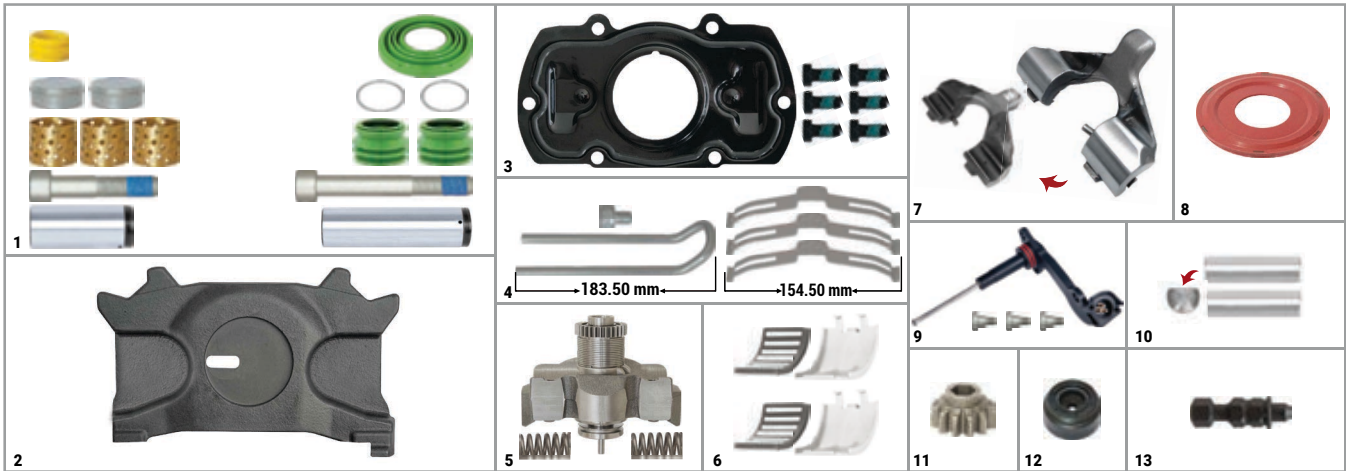

Man TGX Set (Right)

CHEEFT NUMBER **CHS3035**

NO	CHEEFT NO	DESCRIPTIONS	QTY	NO	CHEEFT NO	DESCRIPTIONS	QTY
1	CH3140	Caliper Guides & Seals Repair Kit	1	8	CH3637	Cover Seal	1
2	CH3128	Push Plate (Slotted - Right)	1	9	CH3267	Sensor Cover (Man)	1
3	CH3138	Caliper Cover Repair Kit	1	10	CH3615	Roller	2
4	CH3356	Caliper Pad Retainer Repair Kit	1	11	CH3618	Gear	1
5	CH3141	Adjusting Mechanism Assembly (Man TGX)	1	12	CH3629	Seal	1
6	CH3134	Roller Bearings	1	13	CH3619	Adjuster Pin	1
7	CH3131	Lever (with Pin)	1				

SETS