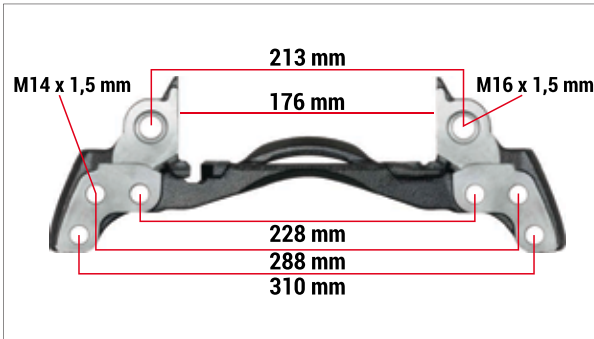

Caliper Calibration Bolt	
CHEEFT NUMBER	CH3286
OEM NUMBER