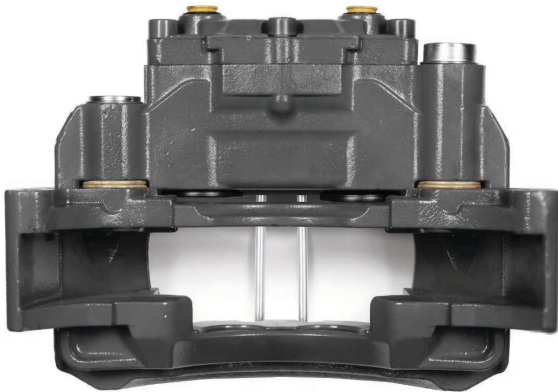

COMPLETE CALIPER

Complete Brake Caliper

**CHEEFT
NUMBER**

CHF3310

COMPLETE
CALIPER

CALIPER SETS /

PAN 19-2 Left