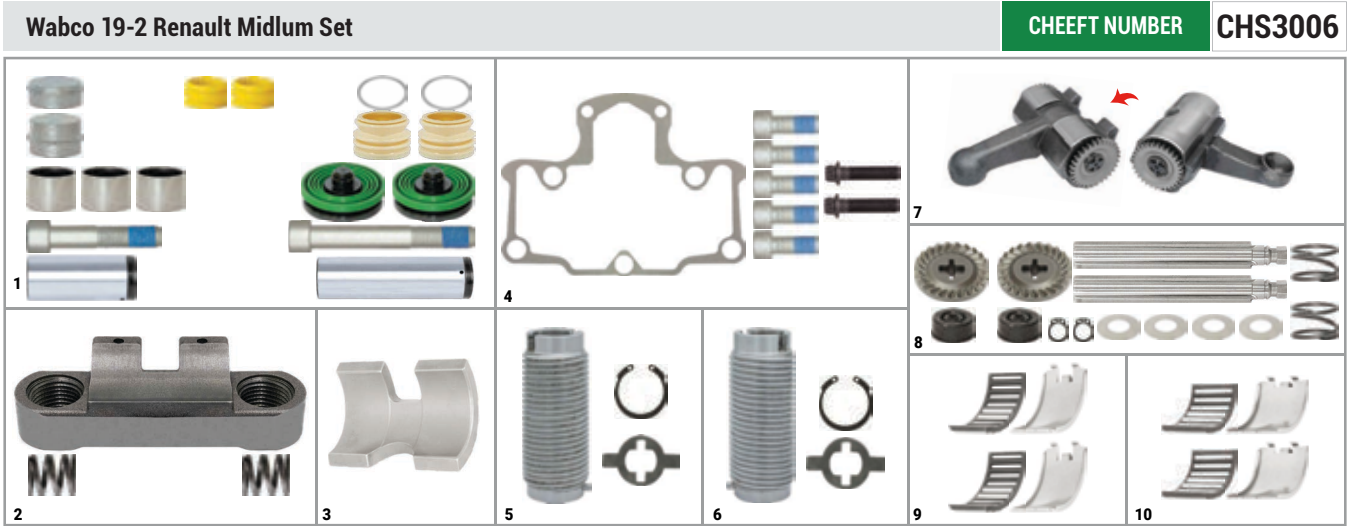

PAN 19-2/22-2 TYPE

NO	CHEEFT NO	DESCRIPTIONS	QTY	NO	CHEEFT NO	DESCRIPTIONS	QTY
1	CH3201	Caliper Guides, Seals & Tappet Repair Kit	1	6	CH3211	Calibration Bolt (Left)	1
2	CH3204	Caliper Bridge Assembly	1	7	CH3181	Adjuster Lever	1
3	CH3182	Mechanism Housing	1	8	CH3183	Mechanism Repair Kit	1
4	CH3208	Gasket & Bolts Repair Kit	1	9	CH3210	Inner Roller Bearings	1
5	CH3212	Calibration Bolt (Right)	1	10	CH3209	Outer Roller Bearings	1