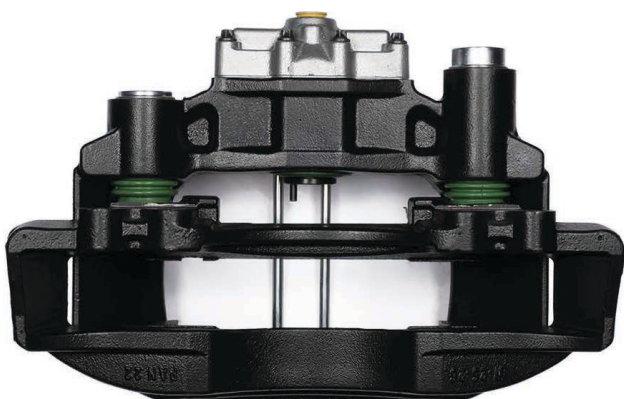

COMPLETE CALIPER

Complete Brake Caliper

**CHEEFT
NUMBER**

CHF3315

SF / PAN 22-1 - Right

/ CALIPER SETS