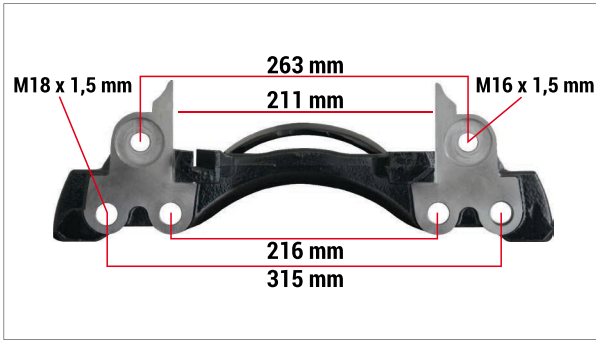

CHEEFT NUMBER

CH3277

OEM NUMBER

-6402227406 D1-6J20

WBC CARRIERS

CARRIERS

Schmitz Trailer (Left)	
CHEEFT NUMBER	CH3278
OEM NUMBER	-6402227406 D3-6K25

19,5 Inch (Right)	
CHEEFT NUMBER	CH3279
OEM NUMBER	