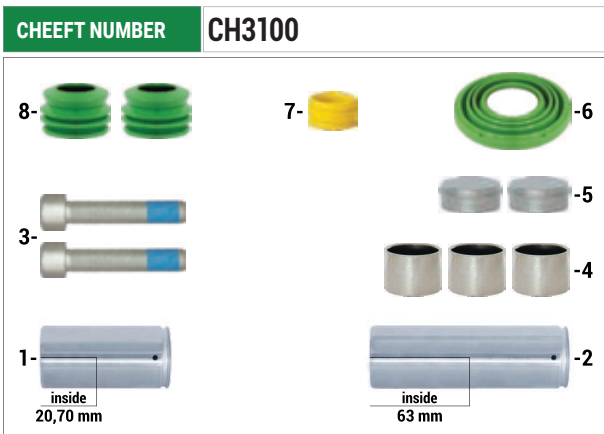

MAXX 22T TYPE (SCHMITZ SCB430W1)

Caliper Guides & Seals Repair Kit

OEM NUMBER WBC 640 222 928 2 - 640 222 920 2
SCHMITZ 1199858
HENDRICKSON S-35303-4
SCANIA SCANIA

NO	CHEEFT NO	DESCRIPTIONS	DIMENSION	QTY
1	CH3528	Guide Pin	Ø37,70 x 20,70 / 76 mm	1
2	CH3529	Guide Pin	Ø38 x 63 / 118 mm	1
3	CH3512	Bolt	M16 x 1,5 x 80 mm	2
4	CH3522	Teflon Bush	Ø42 x Ø38 x 30 mm	3
5	CH3542	Steel Cap	Ø42,10 x 17 mm	2
6	CH3531	Bolt Dust Excluder		1
7	CH3551	Plug		1
8	CH3530	Guide Pin Gaiter		2