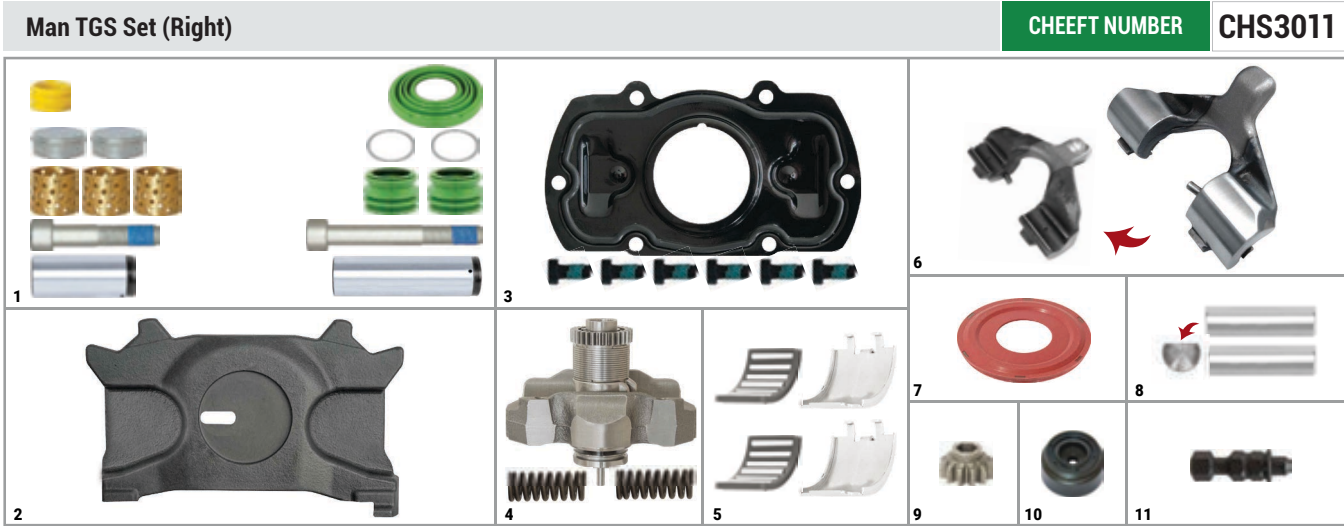

SETS

NO	CHEEFT NO	DESCRIPTIONS	QTY	NO	CHEEFT NO	DESCRIPTIONS	QTY
1	CH3140	Caliper Guides & Seals Repair Kit	1	8	CH3615	Roller	2
2	CH3128	Push Plate (Slotted - Right)	1	9	CH3618	Gear	1
3	CH3138	Caliper Cover Repair Kit	1	10	CH3629	Seal	1
4	CH3142	Adjusting Mechanism Assembly (Man TGS - MB Arocs)	1	11	CH3619	Adjuster Pin	1
5	CH3134	Roller Bearings	1				
6	CH3131	Lever (with Pin)	1				
7	CH3637	Cover Seal	1				

SETS