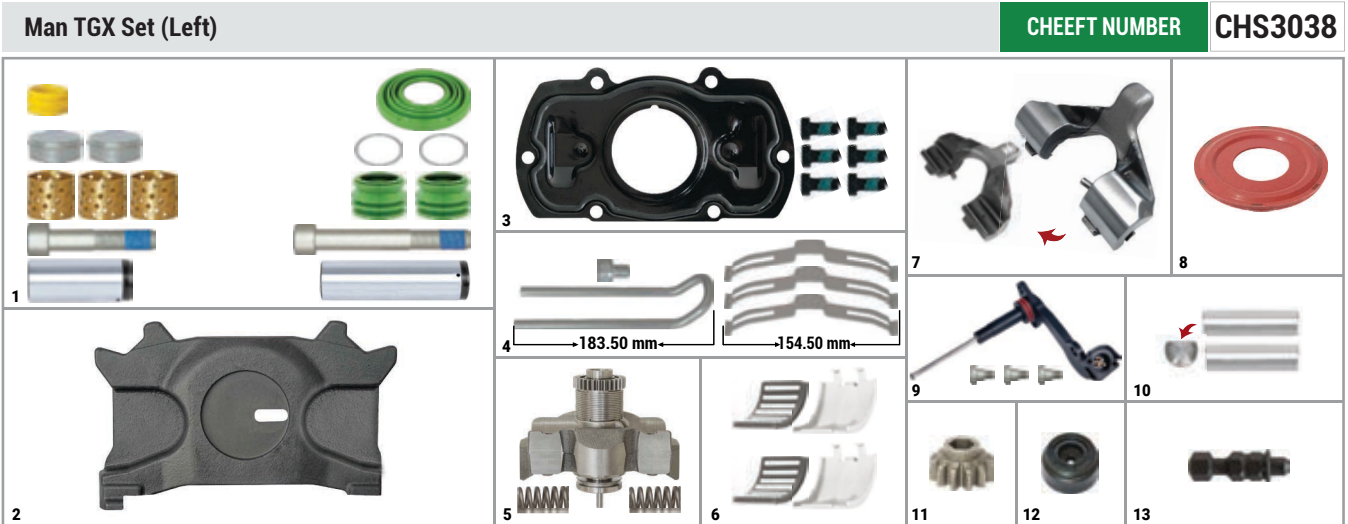

NO	CHEEFT NO	DESCRIPTIONS	QTY	NO	CHEEFT NO	DESCRIPTIONS	QTY
1	CH3140	Caliper Guides & Seals Repair Kit	1	8	CH3637	Cover Seal	1
2	CH3129	Push Plate (Slotted - Left)	1	9	CH3267	Sensor Cover (Man)	1
3	CH3138	Caliper Cover Repair Kit	1	10	CH3615	Roller	2
4	CH3356	Caliper Pad Retainer Repair Kit	1	11	CH3618	Gear	1
5	CH3141	Adjusting Mechanism Assembly (Man TGX)	1	12	CH3629	Seal	1
6	CH3134	Roller Bearings	1	13	CH3619	Adjuster Pin	1
7	CH3131	Lever (with Pin)	1				

MAXX 22 TYPE