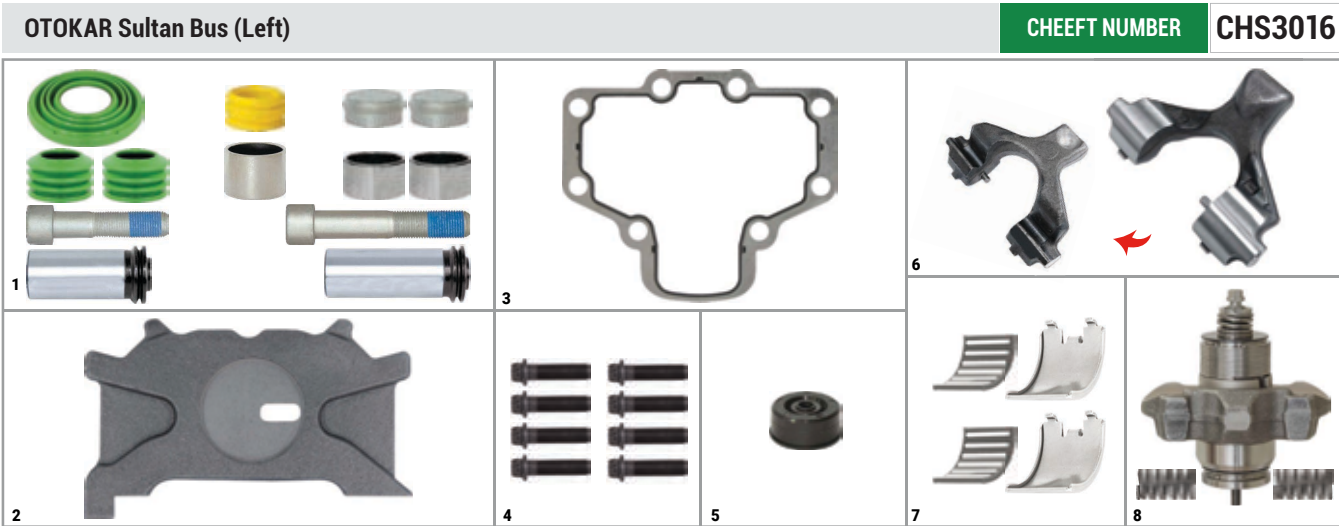

OEM NUMBER

PAN 17 TYPE

NO	CHEEFT NO	DESCRIPTIONS	QTY	NO	CHEEFT NO	DESCRIPTIONS	QTY
1	CH3163	Caliper Guides & Seals Repair Kit (OTOKAR Sultan)	1	5	CH3552	Seal	1
2	CH3152	Push Plate (Slotted - Right)	1	6	CH3149	Lever (with Pin)	1
3	CH3553	Cover Gasket	1	7	CH3148	Roller Bearings	1
4	CH3515	Cover Bolt M10 x 1 x 40 mm	8	8	CH3172	Adjusting Mechanism Assembly (12.153 Man - OTOKAR Sultan)	1