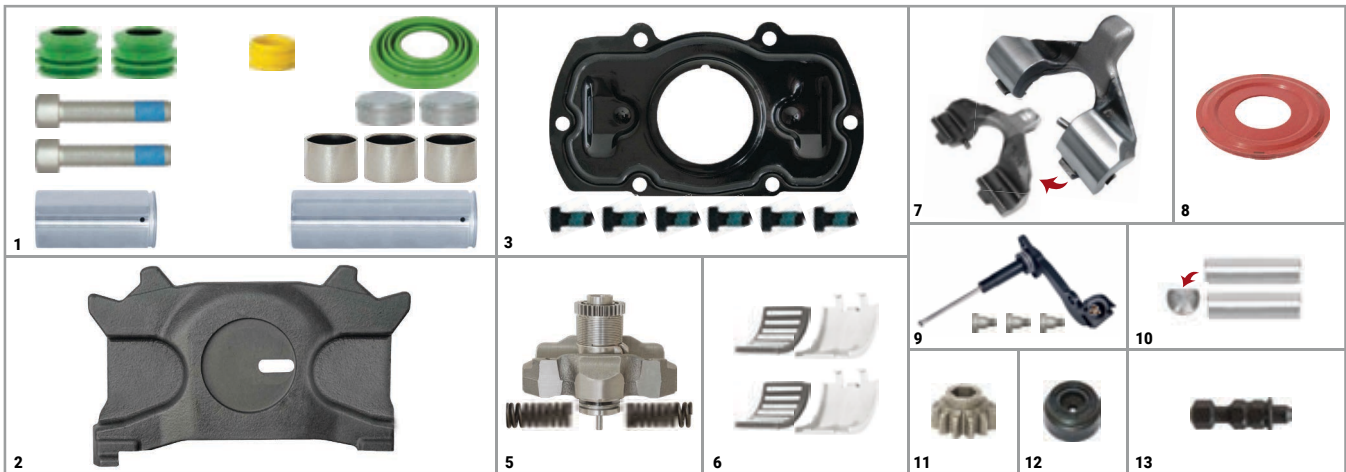

MB Arocs Set (Front MAXX22L - Left)

CHEEFT NUMBER

CHS3040

NO	CHEEFT NO	DESCRIPTIONS	QTY
1	CH3100	Caliper Guides & Seals Repair Kit	1
2	CH3129	Push Plate (Slotted - Left)	1
3	CH3138	Caliper Cover Repair Kit	1
4	CH3356	Caliper Pad Retainer Repair Kit	1
5	CH3142	Adjusting Mechanism Assembly (Man TGS - MB Arocs)	1
6	CH3134	Roller Bearings	1
7	CH3131	Lever (with Pin)	1

NO	CHEEFT NO	DESCRIPTIONS	QTY
8	CH3637	Cover Seal	1
9	CH3190	Sensor Cover (MB Arocs/Actros Type - New Model)	1
10	CH3615	Roller	2
11	CH3618	Gear	1
12	CH3629	Seal	1
13	CH3619	Adjuster Pin	1

SETS