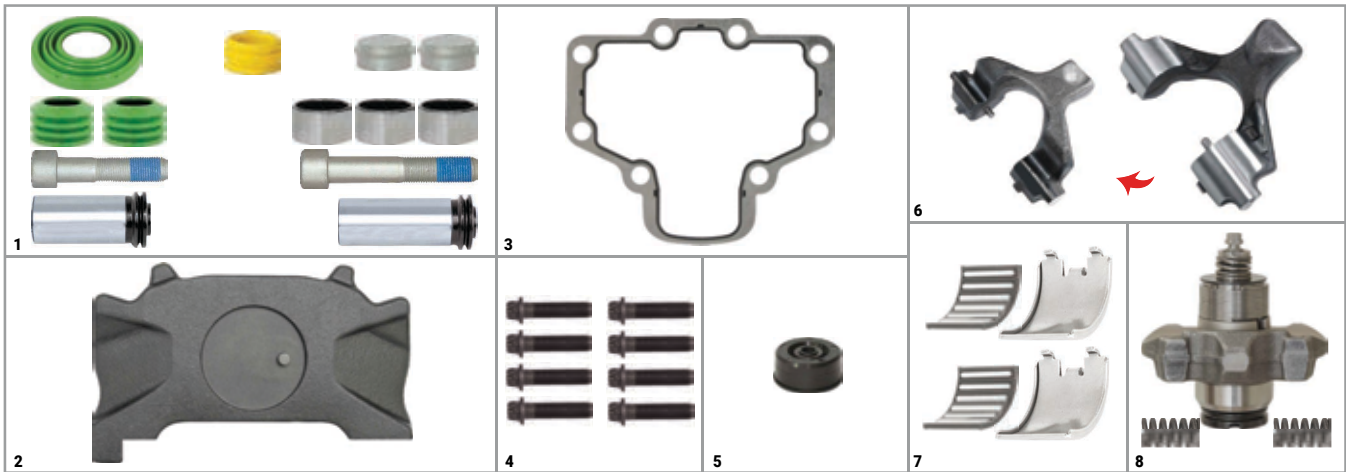

12.153 Man Set (Right)

CHEEFT NUMBER

CHS3020

NO	CHEEFT NO	DESCRIPTIONS	QTY
1	CH3143	Caliper Guides & Seals Repair Kit (12.153 Man)	1
2	CH3153	Push Plate (with Pin - Right)	1
3	CH3553	Cover Gasket	1
4	CH3515	Cover Bolt M10 x 1 x 40 mm	8

NO	CHEEFT NO	DESCRIPTIONS	QTY
5	CH3552	Seal	1
6	CH3149	Lever (with Pin)	1
7	CH3148	Roller Bearings	1
8	CH3192	Adjusting Mechanism Assembly (12.153 Man)	1

SETS