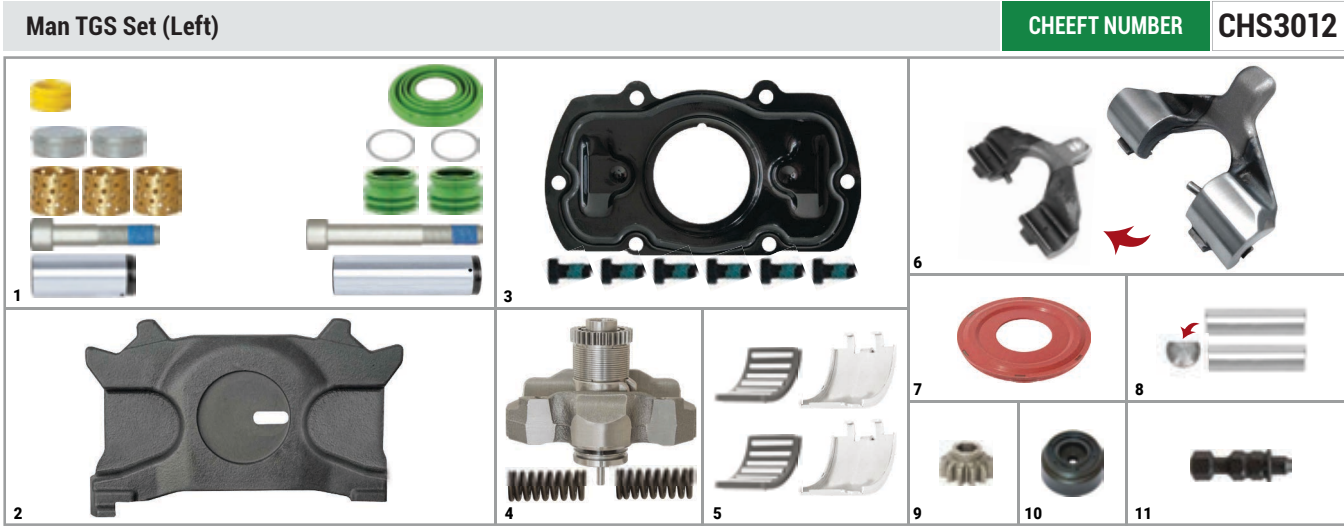

NO	CHEEFT NO	DESCRIPTIONS	QTY	NO	CHEEFT NO	DESCRIPTIONS	QTY
1	CH3140	Caliper Guides & Seals Repair Kit	1	8	CH3615	Roller	2
2	CH3129	Push Plate (Slotted - Left)	1	9	CH3618	Gear	1
3	CH3138	Caliper Cover Repair Kit	1	10	CH3629	Seal	1
4	CH3142	Adjusting Mechanism Assembly (Man TGS - MB Arocs)	1	11	CH3619	Adjuster Pin	1
5	CH3134	Roller Bearings	1				
6	CH3131	Lever (with Pin)	1				
7	CH3637	Cover Seal	1