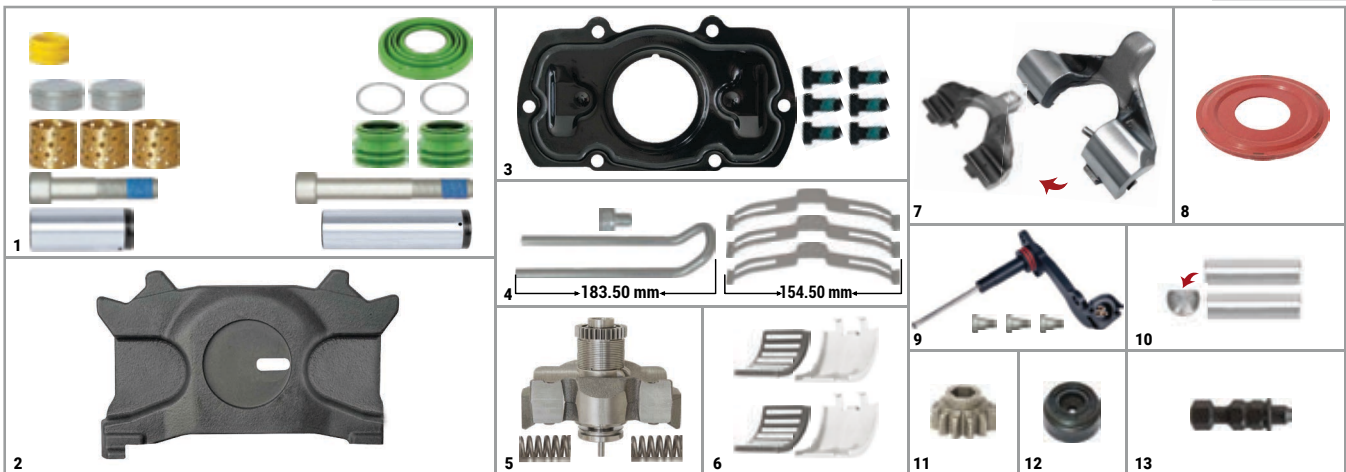

Man TGX Set (Left)

CHEEFT NUMBER **CHS3038**

NO	CHEEFT NO	DESCRIPTIONS	QTY	NO	CHEEFT NO	DESCRIPTIONS	QTY
1	CH3140	Caliper Guides & Seals Repair Kit	1	8	CH3637	Cover Seal	1
2	CH3129	Push Plate (Slotted - Left)	1	9	CH3267	Sensor Cover (Man)	1
3	CH3138	Caliper Cover Repair Kit	1	10	CH3615	Roller	2
4	CH3356	Caliper Pad Retainer Repair Kit	1	11	CH3618	Gear	1
5	CH3141	Adjusting Mechanism Assembly (Man TGX)	1	12	CH3629	Seal	1
6	CH3134	Roller Bearings	1	13	CH3619	Adjuster Pin	1
7	CH3131	Lever (with Pin)	1