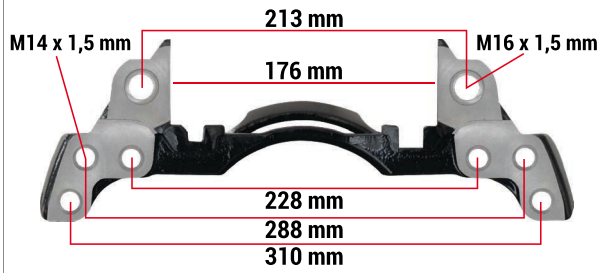

CARRIERS

PAN 17 Type 17,5 Inch (Right)	
CHEEFT NUMBER	CH3259
OEM NUMBER	- MAN 81.50804.6355 - 81.50804.6087 - 81.50804.6071 81.50804.9071 - 81.50804.9087 - 81.50804.6089 - 1505372 - 81.50804.6070 - 81.50804.9070 - 81.50804.6354 - 81.50804.9088 - 1505373 -IVECO 40175050 -17.5 " - Right WBC PAN 17 -6401750022