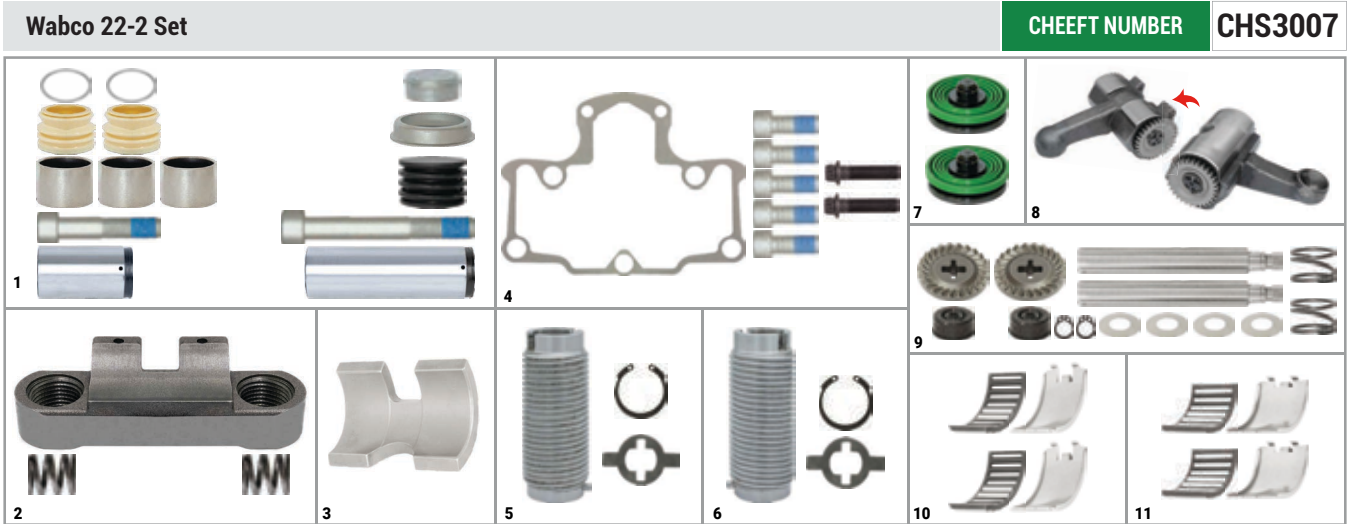

NO	CHEEFT NO	DESCRIPTIONS	QTY	NO	CHEEFT NO	DESCRIPTIONS	QTY
1	CH3179	Caliper Guides & Seals Repair Kit	1	7	CH3203	Tappet & Boot Assembly Kit Ø69,50 mm	1
2	CH3204	Caliper Bridge Assembly	1	8	CH3181	Adjuster Lever	1
3	CH3182	Mechanism Housing	1	9	CH3183	Mechanism Repair Kit	1
4	CH3208	Gasket & Bolts Repair Kit	1	10	CH3210	Inner Roller Bearings	1
5	CH3212	Calibration Bolt (Right)	1	11	CH3209	Outer Roller Bearings	1
6	CH3211	Calibration Bolt (Left)	1				

PAN 19-2/22-2 TYPE