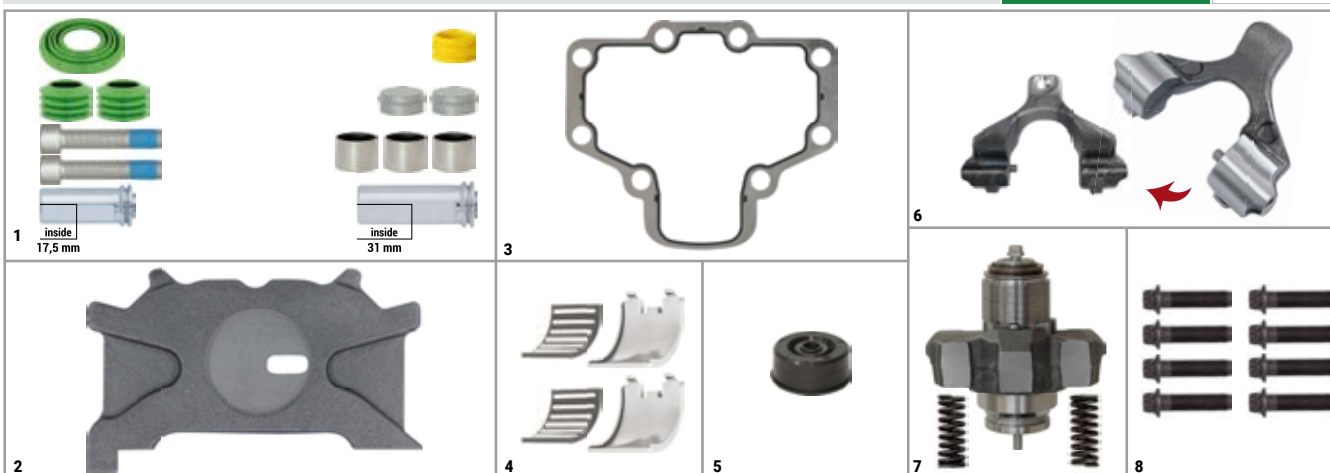

MAXX 17 Set (Left)

CHEEFT NUMBER **CHS3022**

NO	CHEEFT NO	DESCRIPTIONS	QTY	NO	CHEEFT NO	DESCRIPTIONS	QTY
1	CH3051	Caliper Guides & Seals Repair Kit	1	5	CH3552	Seal	1
2	CH3151	Push Plate (Slotted - Left)	1	6	CH3053	Lever (with Pin)	1
3	CH3553	Cover Gasket	1	7	CH3052	Adjusting Mechanism Assembly	1
4	CH3148	Roller Bearings	1	8	CH3515	Cover Bolt M10 x 1 x 40 mm	8

MAXX 17 TYPE