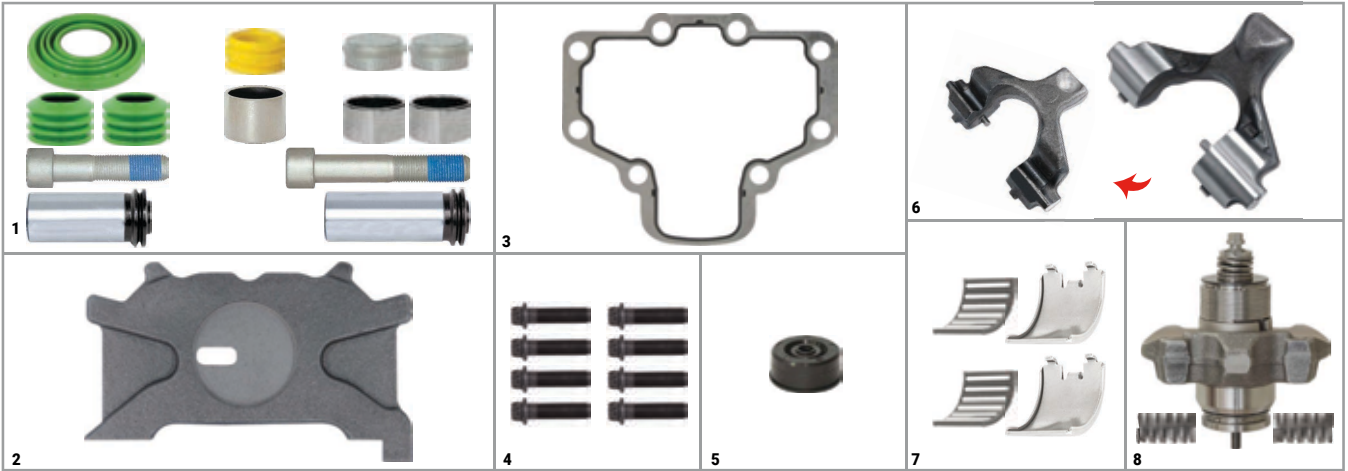

SETS

OTOKAR Sultan Bus (Right) **CHEEFT NUMBER** **CHS3015**

NO	CHEEFT NO	DESCRIPTIONS	QTY	NO	CHEEFT NO	DESCRIPTIONS	QTY
1	CH3163	Caliper Guides & Seals Repair Kit (OTOKAR Sultan)	1	5	CH3552	Seal	1
2	CH3152	Push Plate (Slotted - Right)	1	6	CH3149	Lever (with Pin)	1
3	CH3553	Cover Gasket	1	7	CH3148	Roller Bearings	1
4	CH3515	Cover Bolt M10 x 1 x 40 mm	8	8	CH3172	Adjusting Mechanism Assembly (12.153 Man - OTOKAR Sultan)	1