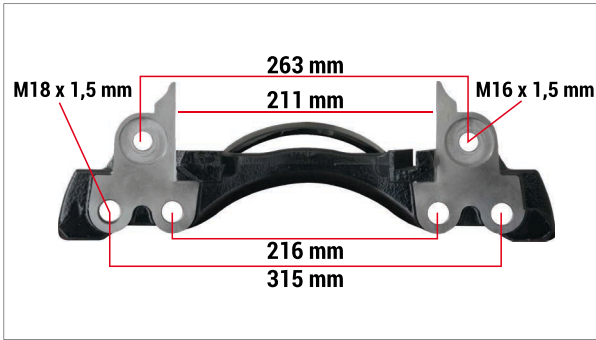

CHEEFT NUMBER

CH3277

OEM NUMBER

-6402227406 D1-6J20

WBC CARRIERS

CARRIERS

Schmitz Trailer (Left)	
CHEEFT NUMBER	CH3278
OEM NUMBER	-6402227406 D3-6K25

19,5 Inch (Right)	
CHEEFT NUMBER	CH3279
OEM NUMBER	