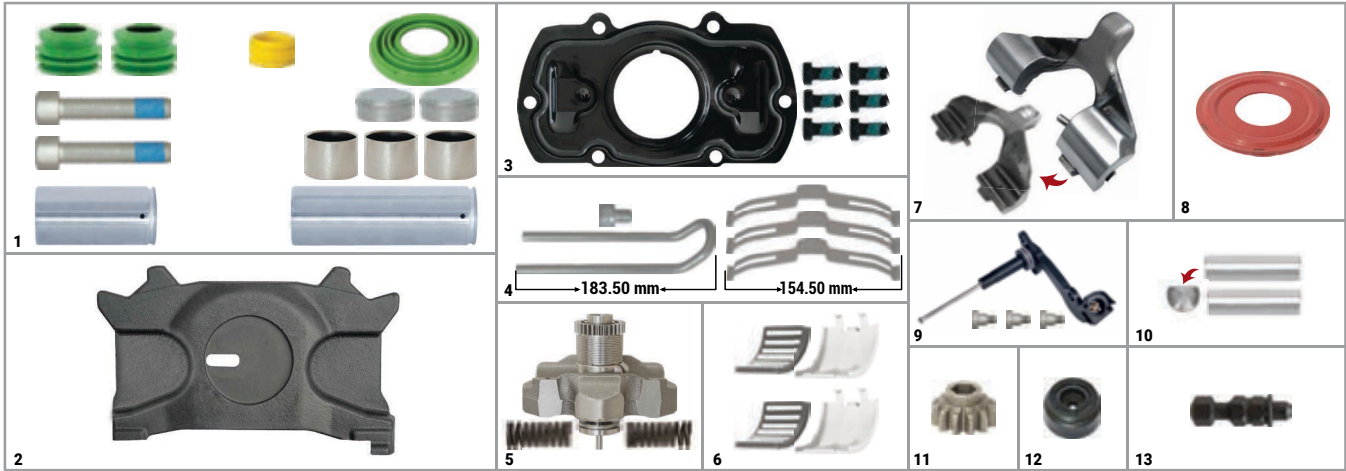

MAXX 22L TYPE

MB Arocs Set (Front MAXX22L - Right)

CHEEFT NUMBER

CHS3027

NO	CHEEFT NO	DESCRIPTIONS	QTY
1	CH3100	Caliper Guides & Seals Repair Kit	1
2	CH3128	Push Plate (Slotted - Right)	1
3	CH3138	Caliper Cover Repair Kit	1
4	CH3356	Caliper Pad Retainer Repair Kit	1
5	CH3142	Adjusting Mechanism Assembly (Man TGS - MB Arocs)	1
6	CH3134	Roller Bearings	1
7	CH3131	Lever (with Pin)	1

NO	CHEEFT NO	DESCRIPTIONS	QTY
8	CH3637	Cover Seal	1
9	CH3190	Sensor Cover (MB Arocs/Actros Type - New Model)	1
10	CH3615	Roller	2
11	CH3618	Gear	1
12	CH3629	Seal	1
13	CH3619	Adjuster Pin	1