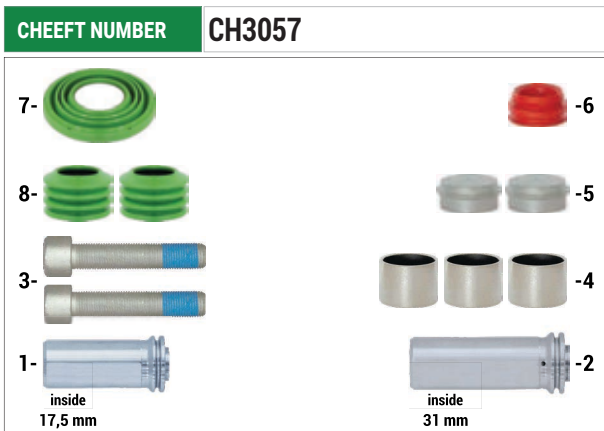

MAXX 17 Set (Left)

CHEEFT NUMBER **CHS3022**

NO	CHEEFT NO	DESCRIPTIONS	QTY	NO	CHEEFT NO	DESCRIPTIONS	QTY
1	CH3051	Caliper Guides & Seals Repair Kit	1	5	CH3552	Seal	1
2	CH3151	Push Plate (Slotted - Left)	1	6	CH3053	Lever (with Pin)	1
3	CH3553	Cover Gasket	1	7	CH3052	Adjusting Mechanism Assembly	1
4	CH3148	Roller Bearings	1	8	CH3515	Cover Bolt M10 x 1 x 40 mm	8

MAXX 17 TYPE

WABCO
MAXX 17
CWS TYPE

Always the Best...

WABCO
MAXX 17
CWS TYPE

Always the Best...

WABCO
MAXX 17
CWS TYPE

Always the Best...

MAXX 17 CWS TYPE

Caliper Guides & Seals Repair Kit

OEM NUMBER

NO	CHEEFT NO	DESCRIPTIONS	DIMENSION	QTY
1	CH3607	Guide Pin	Ø30 x 77,3 / 17,5 mm	1
2	CH3608	Guide Pin	Ø30 x 91 / 31 mm	1
3	CH3512	Bolt	M16 x 1,5 x 80 mm	2
4	CH3526	Bush	Ø34 x Ø30 x 25 mm	3
5	CH3541	Steel Cap	Ø34 x 16 mm	2
6	CH3546	Plug		1
7	CH3531	Bolt Dust Excluder		1
8	CH3532	Guide Pin Gaiter		2