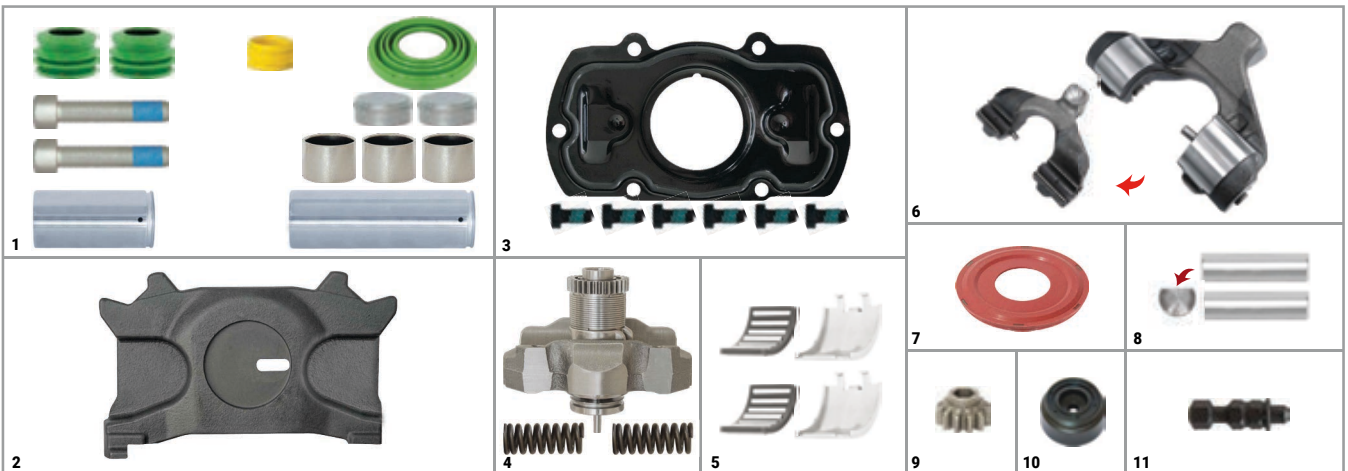

MB Arocs Set (Left) **CHEEFT NUMBER** **CHS3014**

NO	CHEEFT NO	DESCRIPTIONS	QTY	NO	CHEEFT NO	DESCRIPTIONS	QTY
1	CH3100	Caliper Guides & Seals Repair Kit	1	8	CH3615	Roller	1
2	CH3129	Push Plate (Slotted - Left)	1	9	CH3618	Gear	1
3	CH3138	Caliper Cover Repair Kit	1	10	CH3629	Seal	1
4	CH3142	Adjusting Mechanism Assembly (Man TGS - MB Arocs)	1	11	CH3619	Adjuster Pin	1
5	CH3134	Roller Bearings	1				
6	CH3126	Caliper Lever (with Pin - MB Arocs)	1				
7	CH3637	Cover Seal	1