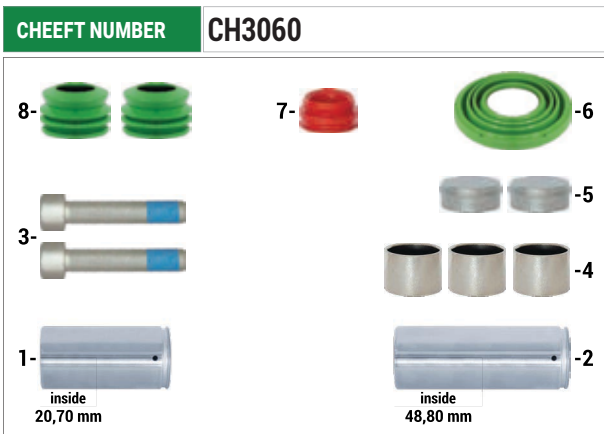

NO	CHEEFT NO	DESCRIPTIONS	QTY
1	CH3057	Caliper Guides & Seals Repair Kit	1
2	CH3151	Push Plate (Slotted - Left)	1
3	CH3553	Cover Gasket	1
4	CH3148	Roller Bearings	1

NO	CHEEFT NO	DESCRIPTIONS	QTY
5	CH3062	Plug & Adjuster Pin Repair Kit	1
6	CH3053	Lever (with Pin)	1
7	CH3059	Adjusting Mechanism Assembly	1
8	CH3515	Cover Bolt M10 x 1 x 40 mm	8

WABCO
MAXX 19
TYPE

Always the Best...

WABCO
MAXX 19
TYPE

Always the Best...

WABCO
MAXX 19
TYPE

Always the Best...

MAXX 19 TYPE

Caliper Guides & Seals Repair Kit

OEM NUMBER

NO	CHEEFT NO	DESCRIPTIONS	DIMENSION	QTY
1	CH3528	Guide Pin	Ø37,70 x 20,70 / 76 mm	1
2	CH3548	Guide Pin	Ø38 x 48,80 / 104 mm	1
3	CH3512	Bolt	M16 x 1,5 x 80 mm	1
4	CH3522	Teflon Bush	Ø42 x Ø38 x 30 mm	1
5	CH3542	Steel Cap	Ø42,10 x 17 mm	1
6	CH3531	Bolt Dust Excluder		1
7	CH3546	Plug		1
8	CH3530	Guide Pin Gaiter		1