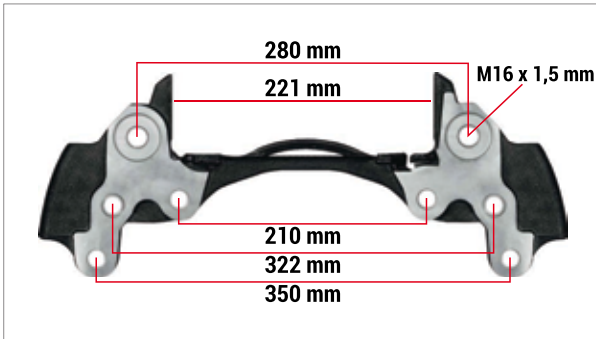

MB Arocs (Rear/Right)	
CHEEFT NUMBER	CH3281
OEM NUMBER	- MERCEDES 000 423 2206 -640 915 745 4