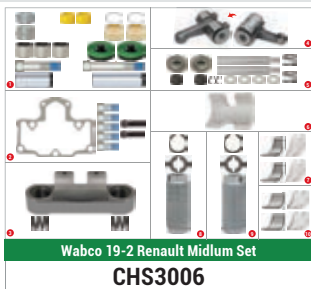

PAN 19-2 Right / CALIPER SETS

OEM NUMBER	
WABCO	DAF
40165012	1440503
40195008	1400067
CARRIER : CH3289	
ADDITIONAL INFO :