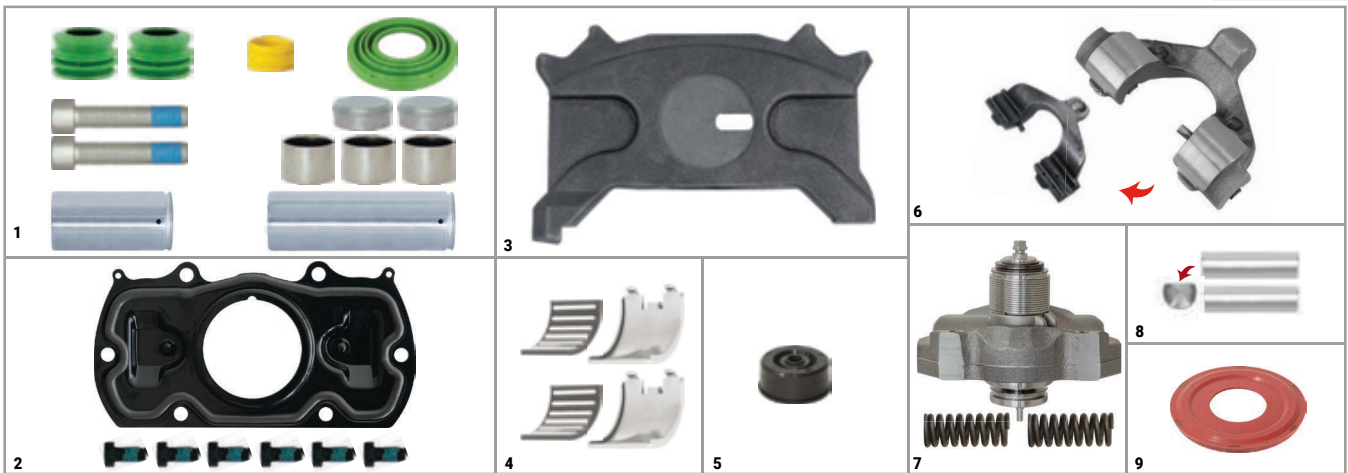

MAXX 22T Set (Left) CHEEFT NUMBER CHS3010

NO	CHEEFT NO	DESCRIPTIONS	QTY	NO	CHEEFT NO	DESCRIPTIONS	QTY
1	CH3100	Caliper Guides & Seals Repair Kit	1	6	CH3102	Lever (with Pin)	1
2	CH3103	Caliper Cover Repair Kit	1	7	CH3101	Adjusting Mechanism Assembly	1
3	CH3161	Push Plate (Slotted - Left)	1	8	CH3615	Roller	2
4	CH3134	Roller Bearings	1	9	CH3637	Cover Seal	1
5	CH3552	Seal	1				

SETS