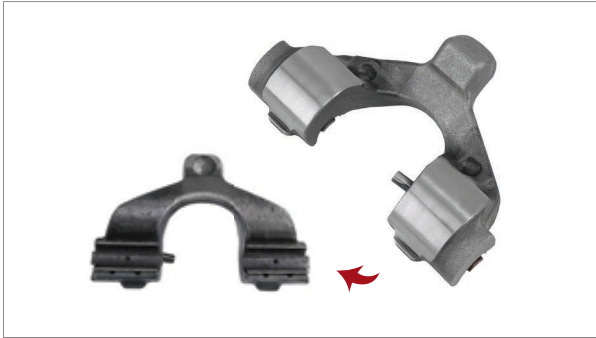

MAXX 19 TYPE

Lever (with Pin)	
CHEEFT NUMBER	CH3102
OEM NUMBER