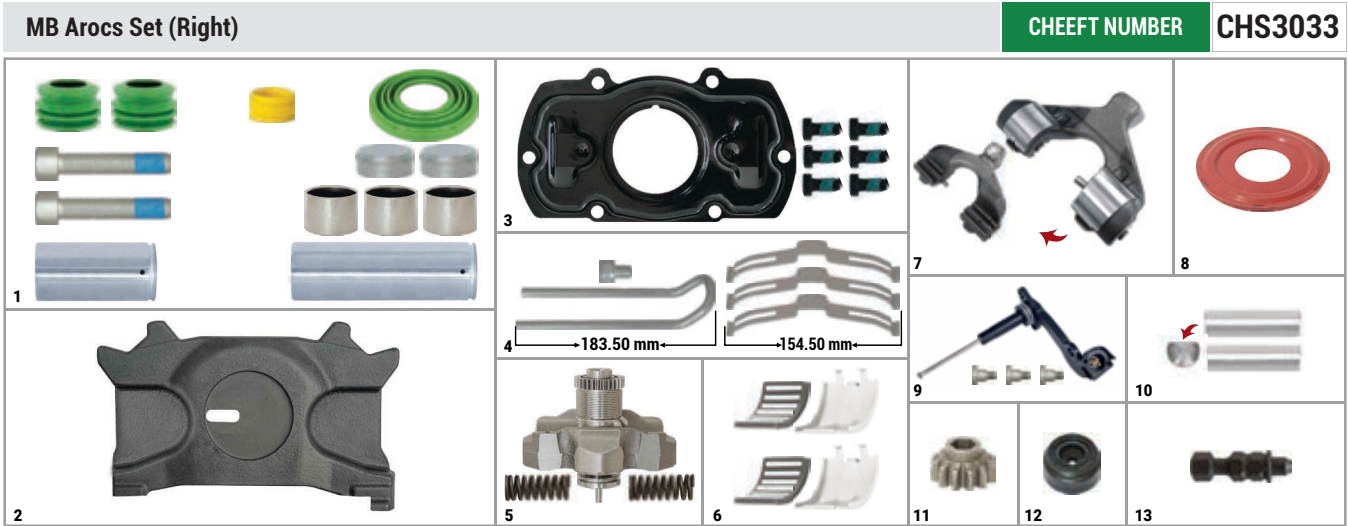

MAXX 22 TYPE

NO	CHEEFT NO	DESCRIPTIONS	QTY	NO	CHEEFT NO	DESCRIPTIONS	QTY
1	CH3100	Caliper Guides & Seals Repair Kit	1	8	CH3637	Cover Seal	1
2	CH3128	Push Plate (Slotted - Right)	1	9	CH3190	Sensor Cover (MB Arocs/Actros Type - New Model)	1
3	CH3138	Caliper Cover Repair Kit	1	10	CH3615	Roller	2
4	CH3356	Caliper Pad Retainer Repair Kit	1	11	CH3618	Gear	1
5	CH3142	Adjusting Mechanism Assembly (Man TGS - MB Arocs)	1	12	CH3629	Seal	1
6	CH3134	Roller Bearings	1	13	CH3619	Adjuster Pin	1
7	CH3126	Caliper Lever (with Pin - MB Arocs)	1