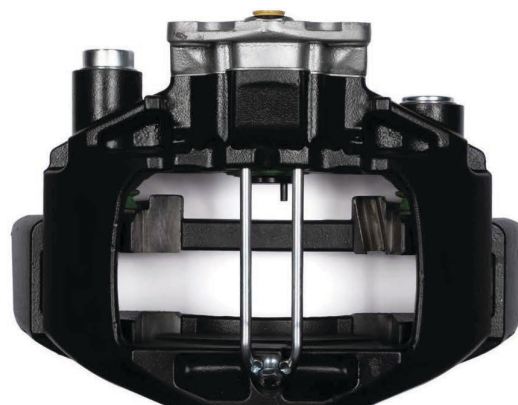

COMPLETE CALIPER

Complete Brake Caliper

**CHEEFT
NUMBER**

CHF3315

SF / PAN 22-1 - Right

/ CALIPER SETS