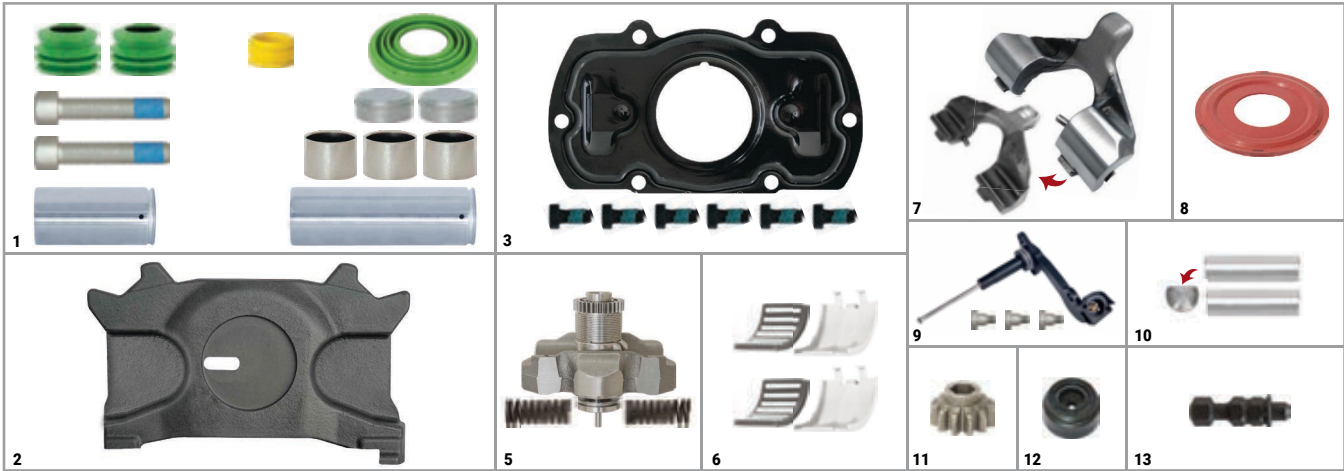

MB Arocs Set (Front MAXX22L - Right)

CHEEFT NUMBER CHS3039

NO	CHEEFT NO	DESCRIPTIONS	QTY	NO	CHEEFT NO	DESCRIPTIONS	QTY
1	CH3100	Caliper Guides & Seals Repair Kit	1	8	CH3637	Cover Seal	1
2	CH3128	Push Plate (Slotted - Right)	1	9	CH3190	Sensor Cover (MB Arocs/Actros Type - New Model)	1
3	CH3138	Caliper Cover Repair Kit	1	10	CH3615	Roller	2
4	CH3356	Caliper Pad Retainer Repair Kit	1	11	CH3618	Gear	1
5	CH3142	Adjusting Mechanism Assembly (Man TGS - MB Arocs)	1	12	CH3629	Seal	1
6	CH3134	Roller Bearings	1	13	CH3619	Adjuster Pin	1
7	CH3131	Lever (with Pin)	1