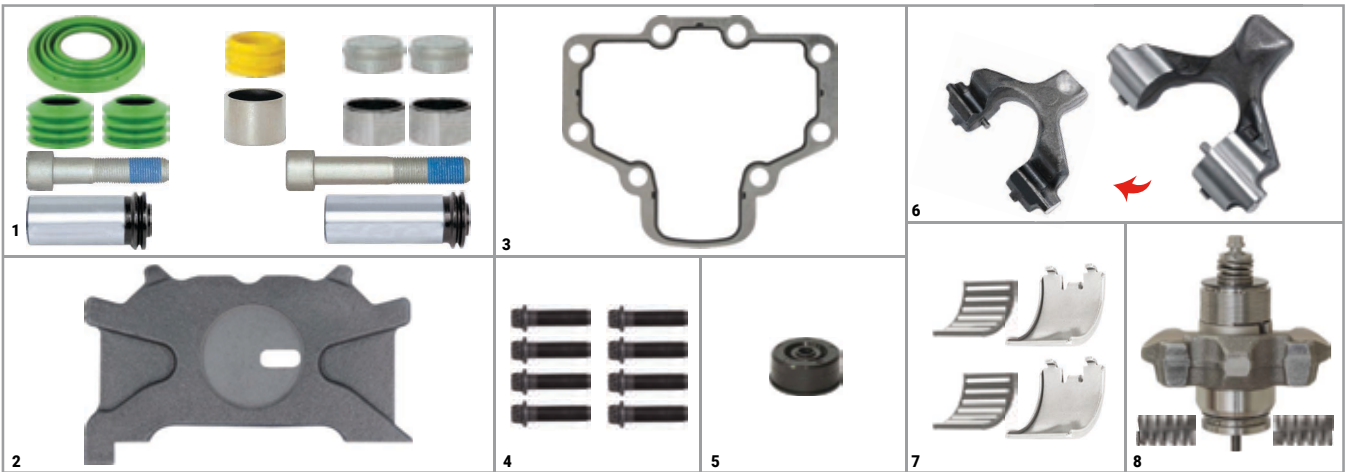

OTOKAR Sultan Bus (Left) **CHEEFT NUMBER** **CHS3016**

NO	CHEEFT NO	DESCRIPTIONS	QTY	NO	CHEEFT NO	DESCRIPTIONS	QTY
1	CH3163	Caliper Guides & Seals Repair Kit (OTOKAR Sultan)	1	5	CH3552	Seal	1
2	CH3151	Push Plate (Slotted - Left)	1	6	CH3149	Lever (with Pin)	1
3	CH3553	Cover Gasket	1	7	CH3148	Roller Bearings	1
4	CH3515	Cover Bolt M10 x 1 x 40 mm	8	8	CH3172	Adjusting Mechanism Assembly (12.153 Man - OTOKAR Sultan)	1