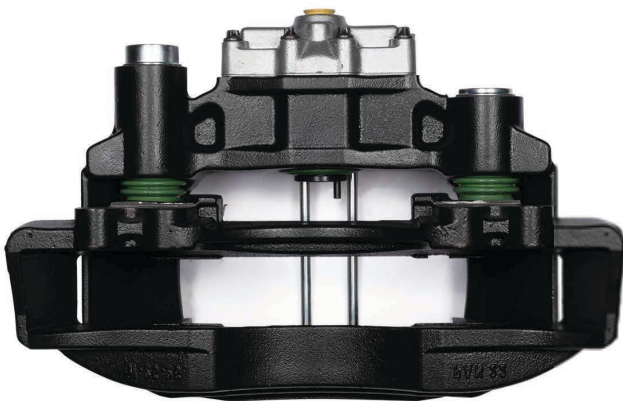

COMPLETE CALIPER

Complete Brake Caliper

**CHEEFT
NUMBER**

CHF3316