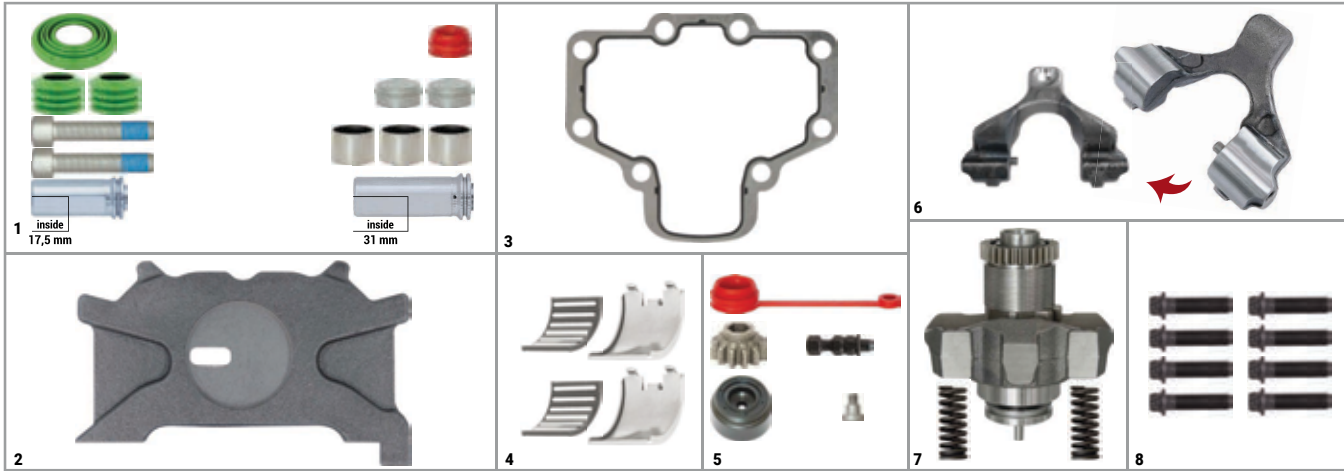

Caliper Upper Cover	
CHEEFT NUMBER	CH3195
OEM NUMBER	

MAXX 17
CWS TYPE

MAXX 17 CWS TYPE

Wabco Caliper Bearing Cover

CHEEFT NUMBER	CH3050
----------------------	---------------

OEM NUMBER	
-------------------	--

MAXX 17
CWS TYPE

MAXX 17 CWS TYPE

Maxx 17 CWS Set (Right)

CHEEFT NUMBER **CHS3023**

NO	CHEEFT NO	DESCRIPTIONS	QTY
1	CH3057	Caliper Guides & Seals Repair Kit	1
2	CH3152	Push Plate (Slotted - Right)	1
3	CH3553	Cover Gasket	1
4	CH3148	Roller Bearings	1