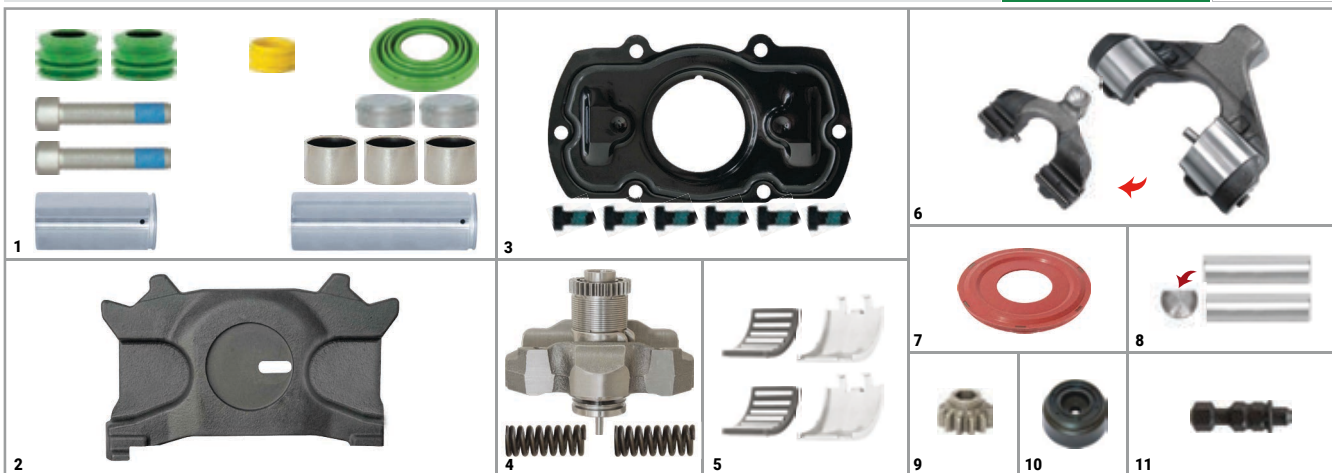

MB Arocs Set (Left)

CHEEFT NUMBER

CHS3014

NO	CHEEFT NO	DESCRIPTIONS	QTY
1	CH3100	Caliper Guides & Seals Repair Kit	1
2	CH3129	Push Plate (Slotted - Left)	1
3	CH3138	Caliper Cover Repair Kit	1
4	CH3142	Adjusting Mechanism Assembly (Man TGS - MB Arocs)	1
5	CH3134	Roller Bearings	1
6	CH3126	Caliper Lever (with Pin - MB Arocs)	1
7	CH3637	Cover Seal	1

NO	CHEEFT NO	DESCRIPTIONS	QTY
8	CH3615	Roller	1
9	CH3618	Gear	1
10	CH3629	Seal	1
11	CH3619	Adjuster Pin	1