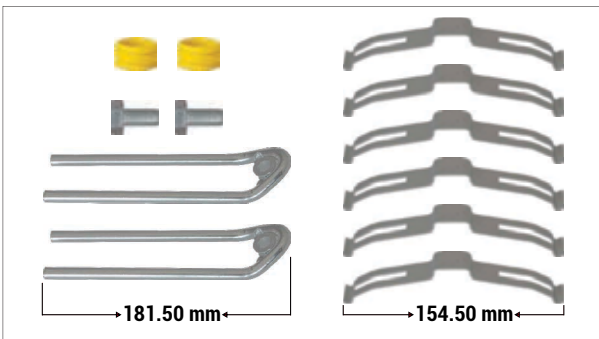

<i>Caliper Pad Retainer Repair Kit</i>	
CHEEFT NUMBER	CH3177
OEM NUMBER