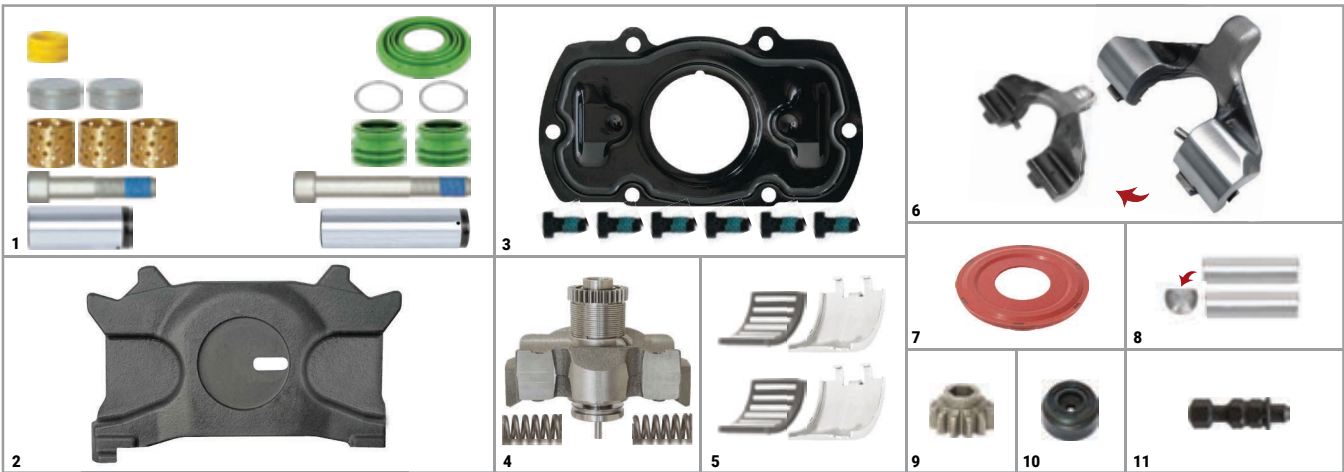

Man TGX Set (Left)

CHEEFT NUMBER

CHS3008

NO	CHEEFT NO	DESCRIPTIONS	QTY	NO	CHEEFT NO	DESCRIPTIONS	QTY
1	CH3140	Caliper Guides & Seals Repair Kit	1	8	CH3615	Roller	2
2	CH3129	Push Plate (Slotted - Left)	1	9	CH3618	Gear	1
3	CH3138	Caliper Cover Repair Kit	1	10	CH3629	Seal	1
4	CH3141	Adjusting Mechanism Assembly (Man TGX)	1	11	CH3619	Adjuster Pin	1
5	CH3134	Roller Bearings	1				
6	CH3131	Lever (with Pin)	1				
7	CH3637	Cover Seal	1