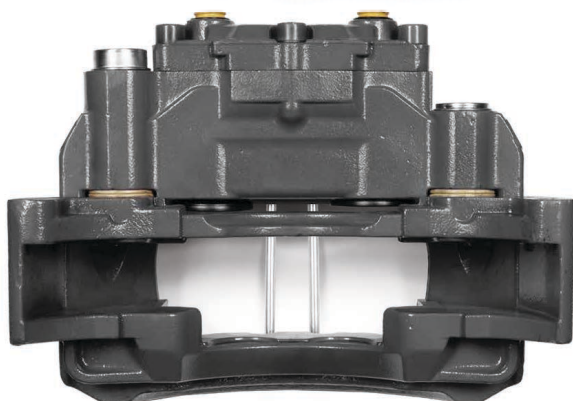

COMPLETE
CALIPER

CALIPER SETS /

PAN 17 Left

OEM NUMBER	
WABCO	OEM
81.50804.6354	
CARRIER	: CH3260
ADDITIONAL INFO	:

COMPLETE CALIPER

Complete Brake Caliper

CHEEFT NUMBER

CHF3309