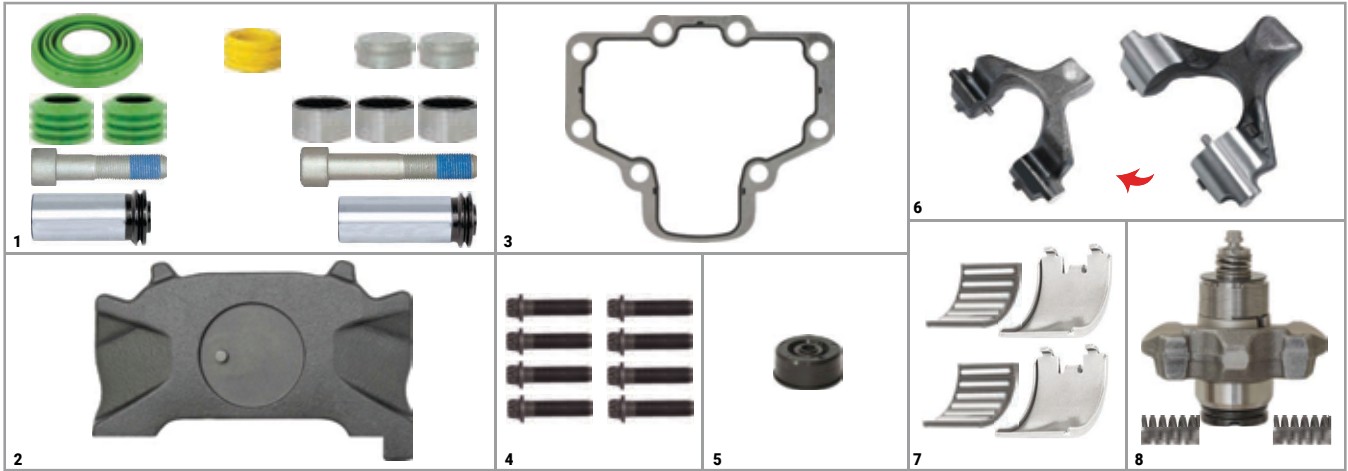

PAN 17 TYPE

12.153 Man Set (Right) CHEEFT NUMBER CHS3019

NO	CHEEFT NO	DESCRIPTIONS	QTY	NO	CHEEFT NO	DESCRIPTIONS	QTY
1	CH3143	Caliper Guides & Seals Repair Kit (12.153 Man)	1	5	CH3552	Seal	1
2	CH3154	Push Plate (with Pin - Right)	1	6	CH3149	Lever (with Pin)	1
3	CH3553	Cover Gasket	1	7	CH3148	Roller Bearings	1
4	CH3515	Cover Bolt M10 x 1 x 40 mm	8	8	CH3192	Adjusting Mechanism Assembly (12.153 Man)	1

PAN 17 TYPE