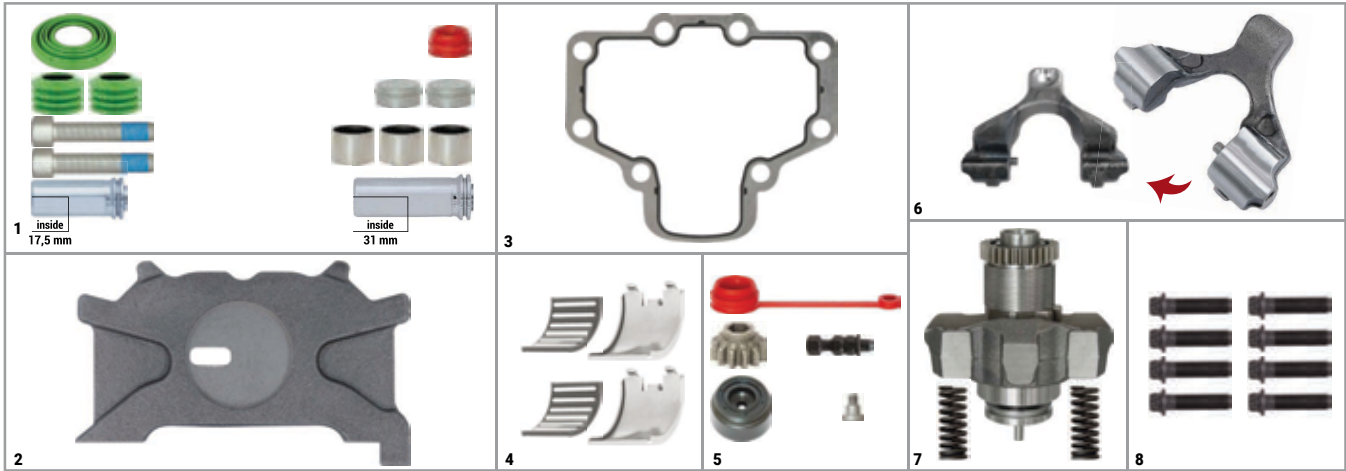

SETS

Maxx 17 CWS Set (Right)

CHEEFT NUMBER **CHS3023**

NO	CHEEFT NO	DESCRIPTIONS	QTY
1	CH3057	Caliper Guides & Seals Repair Kit	1
2	CH3152	Push Plate (Slotted - Right)	1
3	CH3553	Cover Gasket	1
4	CH3148	Roller Bearings	1

NO	CHEEFT NO	DESCRIPTIONS	QTY
5	CH3062	Plug & Adjuster Pin Repair Kit	1
6	CH3053	Lever (with Pin)	1
7	CH3059	Adjusting Mechanism Assembly	1
8	CH3515	Cover Bolt M10 x 1 x 40 mm	8