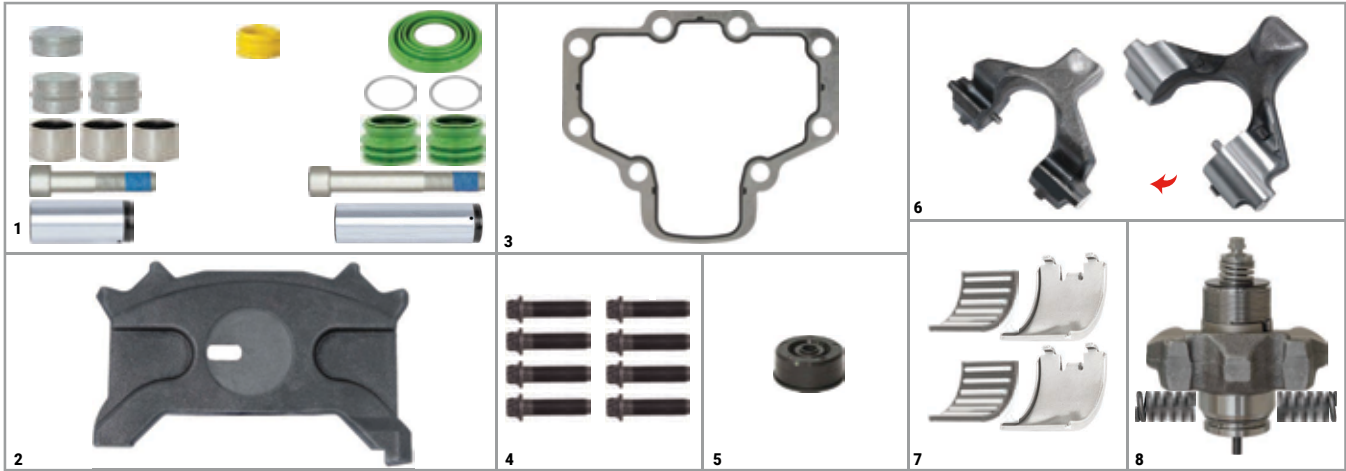

SETS

SAF Axle PAN22 Set (Right)

CHEEFT NUMBER

CHS3017

NO	CHEEFT NO	DESCRIPTIONS	QTY
1	CH3156	Caliper Guides & Seals Repair Kit	1
2	CH3162	Push Plate (Slotted - Right)	1
3	CH3553	Cover Gasket	1
4	CH3515	Cover Bolt M10 x 1 x 40 mm	8

NO	CHEEFT NO	DESCRIPTIONS	QTY
5	CH3552	Seal	1
6	CH3149	Lever (with Pin)	1
7	CH3148	Roller Bearings	1
8	CH3173	Adjusting Mechanism Assembly (SF Axle)	1