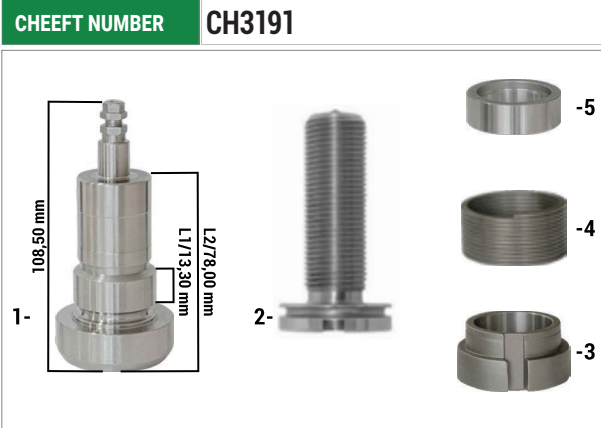

Adjusting Mechanism

OEM NUMBER

NO	CHEEFT NO	DESCRIPTIONS	DIMENSION	QTY
1	CH3561	Adjuster Sleeve		1
2	CH3147	Calibration Bolt (Slotted)		1
3	CH3563	Spring Plug		1
4	CH3565	Spring	Ø42,5 x 22 mm	1
5	CH3564	Spring Retainer		1