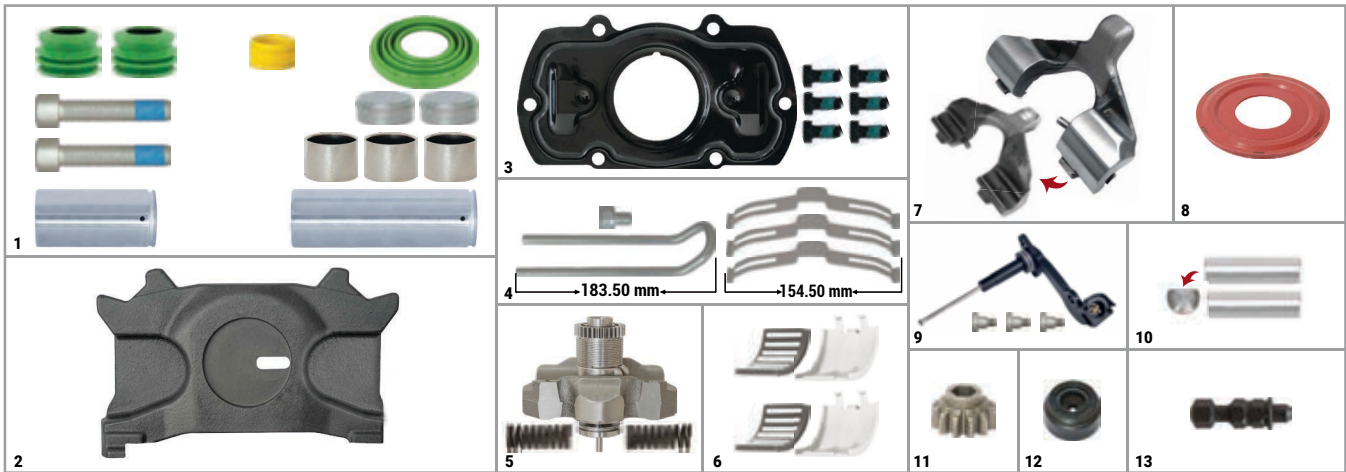

MB Arocs Set (Front MAXX22L - Left)

CHEEFT NUMBER

CHS3028

NO	CHEEFT NO	DESCRIPTIONS	QTY
1	CH3100	Caliper Guides & Seals Repair Kit	1
2	CH3129	Push Plate (Slotted - Left)	1
3	CH3138	Caliper Cover Repair Kit	1
4	CH3356	Caliper Pad Retainer Repair Kit	1
5	CH3142	Adjusting Mechanism Assembly (Man TGS - MB Arocs)	1
6	CH3134	Roller Bearings	1
7	CH3131	Lever (with Pin)	1

NO	CHEEFT NO	DESCRIPTIONS	QTY
8	CH3637	Cover Seal	1
9	CH3190	Sensor Cover (MB Arocs/Actros Type - New Model)	1
10	CH3615	Roller	2
11	CH3618	Gear	1
12	CH3629	Seal	1
13	CH3619	Adjuster Pin	1

SETS