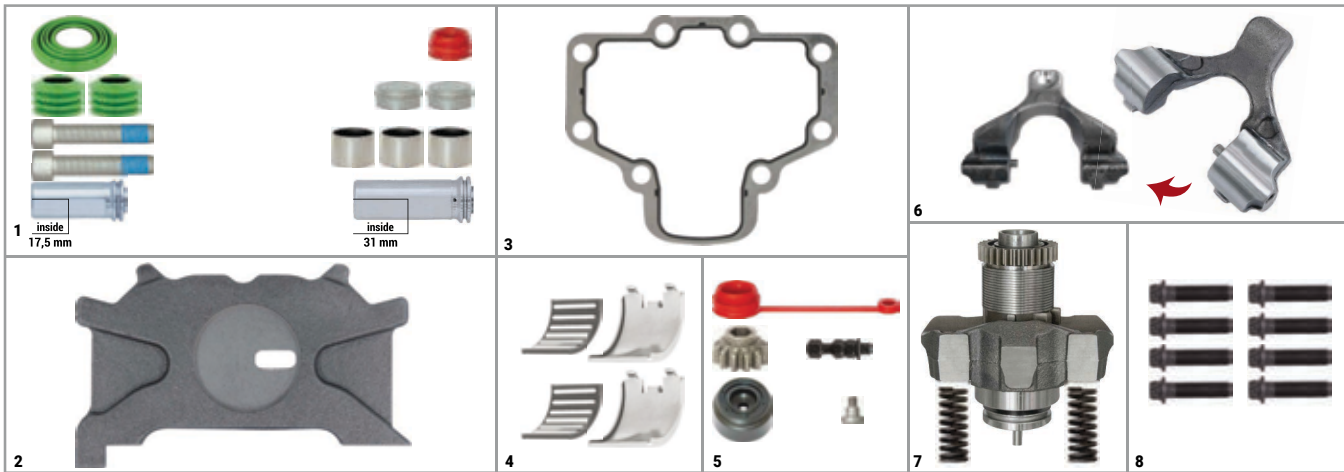

MAXX 17
CWS TYPE

MAXX 17 CWS TYPE

Maxx 17 CWS Set (Right)

CHEEFT NUMBER **CHS3023**

NO	CHEEFT NO	DESCRIPTIONS	QTY
1	CH3057	Caliper Guides & Seals Repair Kit	1
2	CH3152	Push Plate (Slotted - Right)	1
3	CH3553	Cover Gasket	1
4	CH3148	Roller Bearings	1

NO	CHEEFT NO	DESCRIPTIONS	QTY
5	CH3062	Plug & Adjuster Pin Repair Kit	1
6	CH3053	Lever (with Pin)	1
7	CH3059	Adjusting Mechanism Assembly	1
8	CH3515	Cover Bolt M10 x 1 x 40 mm	8

Maxx 17 CWS Set (Left)

CHEEFT NUMBER **CHS3024**