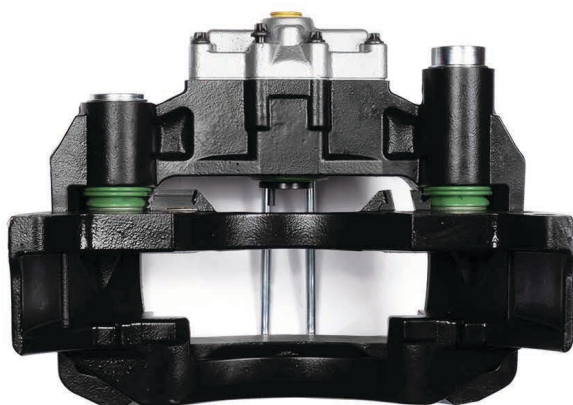

COMPLETE CALIPER

Complete Brake Caliper

**CHEEFT
NUMBER**

CHF3305