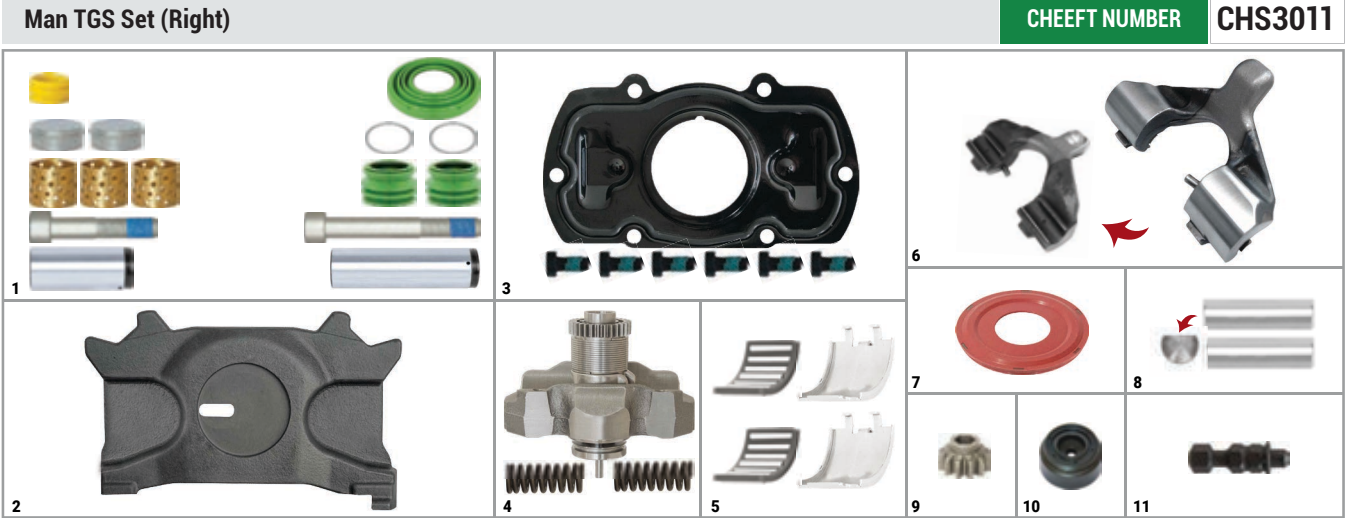

MAXX 22 TYPE

NO	CHEEFT NO	DESCRIPTIONS	QTY	NO	CHEEFT NO	DESCRIPTIONS	QTY
1	CH3140	Caliper Guides & Seals Repair Kit	1	8	CH3615	Roller	2
2	CH3128	Push Plate (Slotted - Right)	1	9	CH3618	Gear	1
3	CH3138	Caliper Cover Repair Kit	1	10	CH3629	Seal	1
4	CH3142	Adjusting Mechanism Assembly (Man TGS - MB Arocs)	1	11	CH3619	Adjuster Pin	1
5	CH3134	Roller Bearings	1				
6	CH3131	Lever (with Pin)	1				
7	CH3637	Cover Seal	1