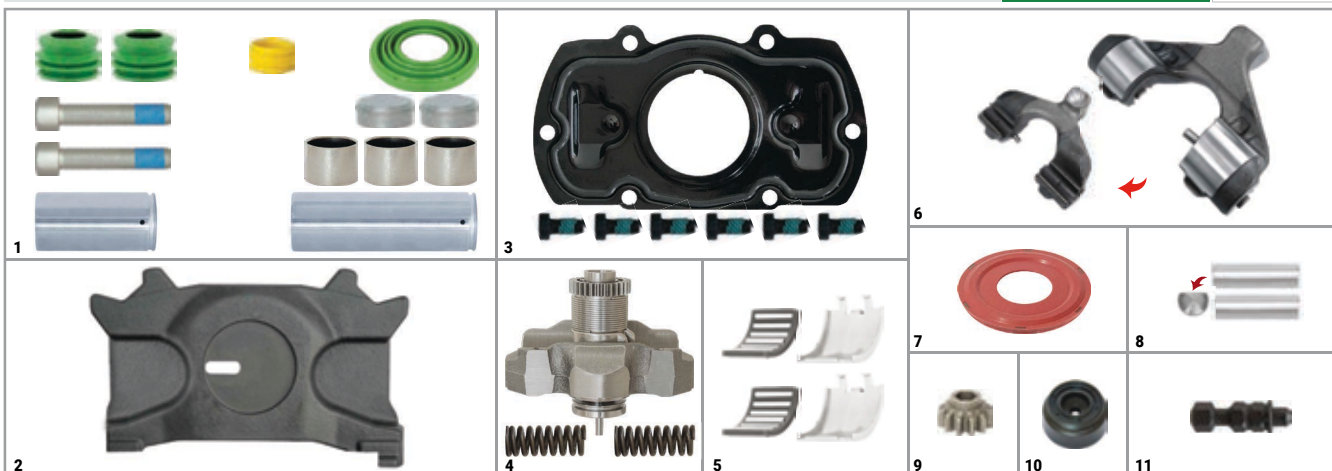

CHEEFT NUMBER

CHS3013

NO	CHEEFT NO	DESCRIPTIONS	QTY
1	CH3100	Caliper Guides & Seals Repair Kit	1
2	CH3128	Push Plate (Slotted - Right)	1
3	CH3138	Caliper Cover Repair Kit	1
4	CH3142	Adjusting Mechanism Assembly (Man TGS - MB Arocs)	1
5	CH3134	Roller Bearings	1
6	CH3126	Caliper Lever (with Pin - MB Arocs)	1
7	CH3637	Cover Seal	1