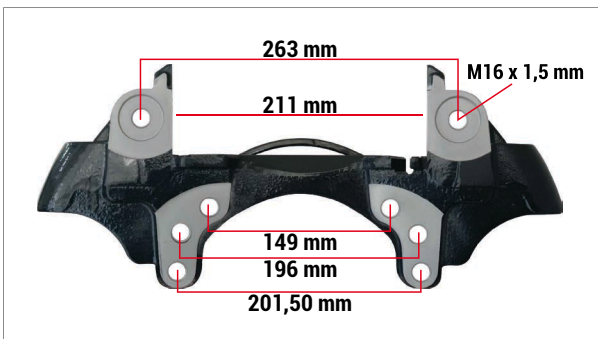

VALX Axle (Right)

CHEEFT NUMBER

CH3275

OEM NUMBER

-6402250310