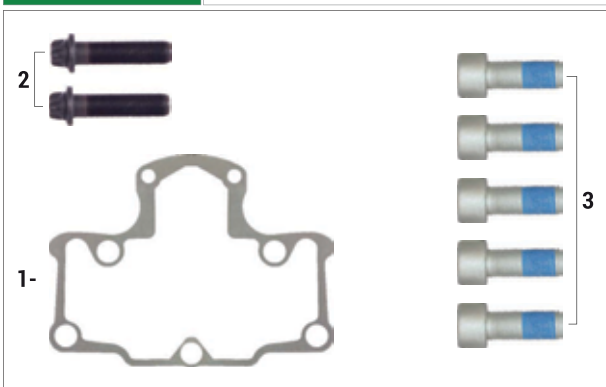

CHEEFT NUMBER	CH3212
	
Calibration Bolt (Right)	
OEM NUMBER	

NO	CHEEFT NO	DESCRIPTIONS	DIMENSION	QTY
1	CH3646	Calibration Bolt (Right)		1
2	CH3539	Calibration Bolt Locking Plate		1
3	CH3549	Circlip		1

CHEEFT NUMBER	CH3171
	
Caliper Ring Kit	
OEM NUMBER	

NO	CHEEFT NO	DESCRIPTIONS	DIMENSION	QTY
1	CH3544	Ring	Ø44,5 x 1,25 mm	10

PAN 19-2/22-2
TYPE

PAN 19-2/22-2 TYPE

CHEEFT NUMBER **CHS3208**

Gasket & Bolts Repair Kit

OEM NUMBER

NO	CHEEFT NO	DESCRIPTIONS	DIMENSION	QTY
1	CH3207	Cover Gasket		1
2	CH3515	Cover Bolt	M10 x 1 x 40 mm	2
3	CH2552	Bolt	M16 x 1,5 x 40 mm	5