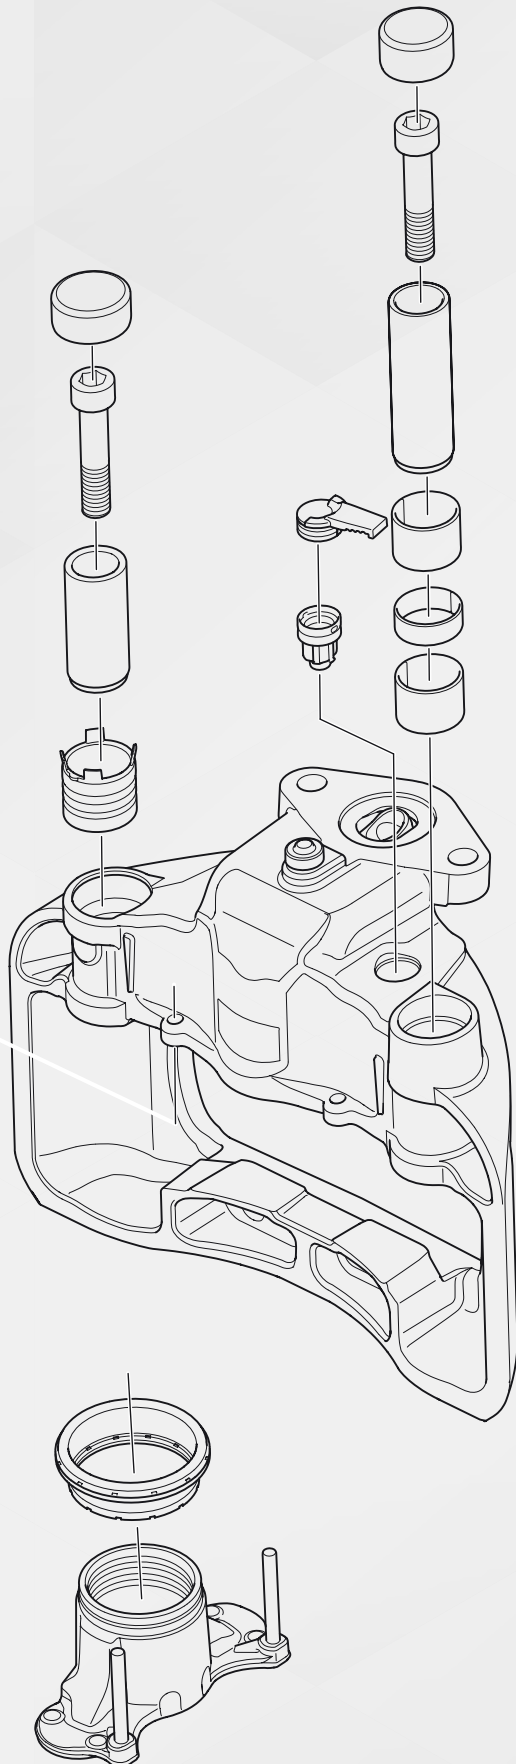

SAF MODUL T
96546/1816200028
HDX (JOST TYPE)

SAF
96546/1816200028
HDX (JOST TYPE)

Always the Best...