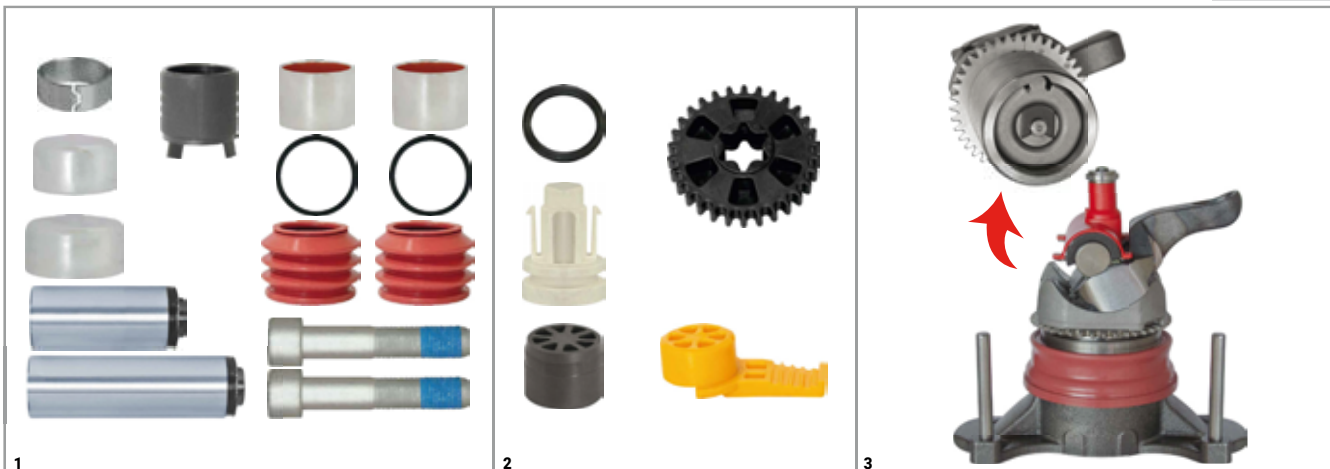

SETS

Caliper Repair Set

CHEEFT NUMBER **CHS6003**

NO	CHEEFT NO	DESCRIPTIONS	QTY
1	CH6032	Caliper Guides & Seals Repair Kit	1
2	CH6040	Plastic Cap Kit	1
3	CH6037	Caliper Mechanism Set	1