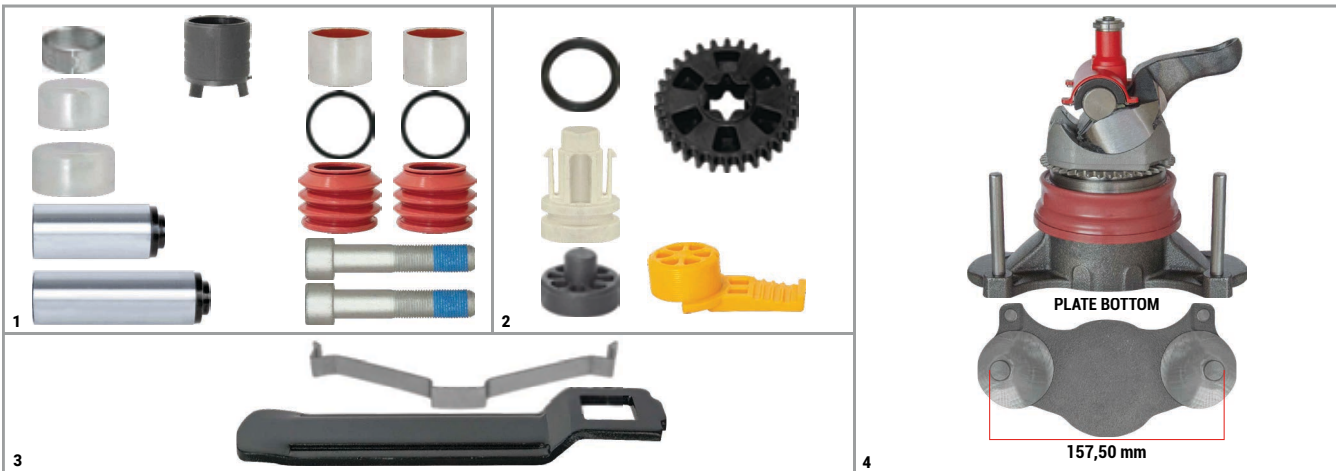

Complete Caliper Repair Set

CHEEFT NUMBER

CHS6005

NO	CHEEFT NO	DESCRIPTIONS	QTY
1	CH6001	Caliper Guides & Seals Repair Kit	1
2	CH6026	Plastic Cap Kit	1
3	CH6019	Caliper Pad Retainer Repair Kit	1
4	CH6030	Caliper Mechanism Set (MB Trailer Axle)	1