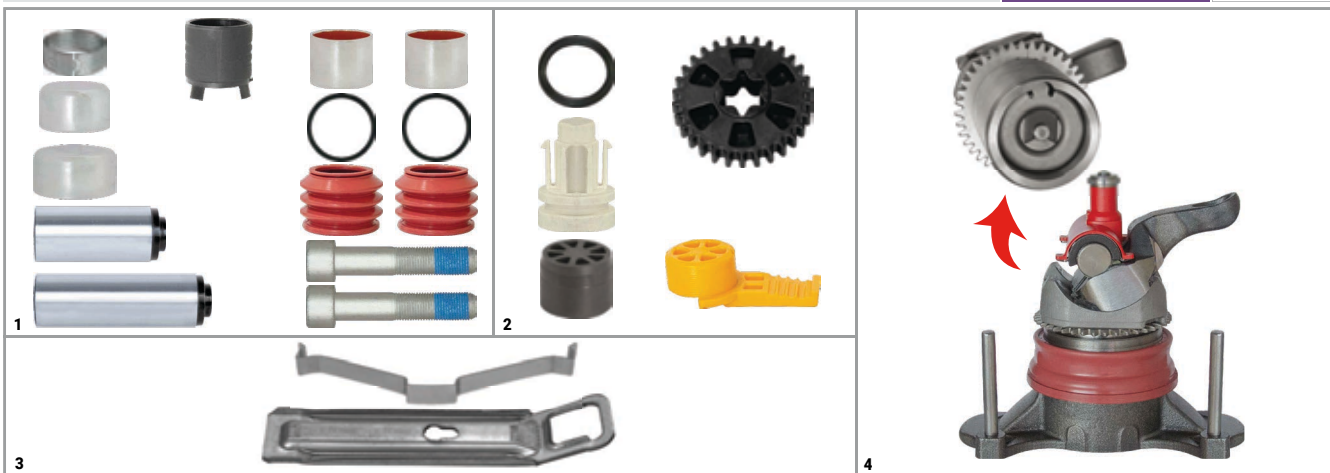

Complete Caliper Repair Set

CHEEFT NUMBER **CHS6006**

NO	CHEEFT NO	DESCRIPTIONS	QTY
1	CH6032	Caliper Guides & Seals Repair Kit	1
2	CH6040	Plastic Cap Kit	1
3	CH6039	Caliper Pad Retainer Repair Kit	1
4	CH6037	Caliper Mechanism Set	1

SAF SBS 2220
(MDL F-HDX) GEN 2 TYPE