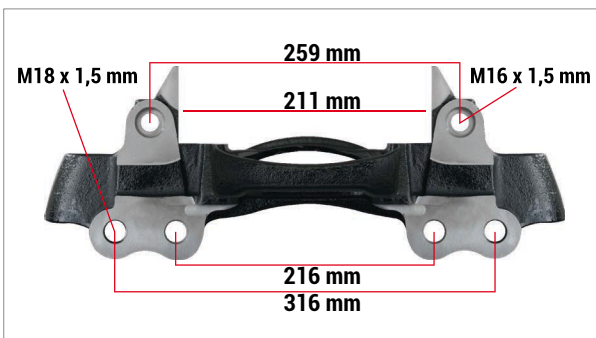

SAF Modul T Trailer Axle 22,5 Inch (Left-Right)

CHEEFT NUMBER **CH6022**

OEM NUMBER

SAF SBS 2220
(MDL T-HDX) GEN 2 TYPE