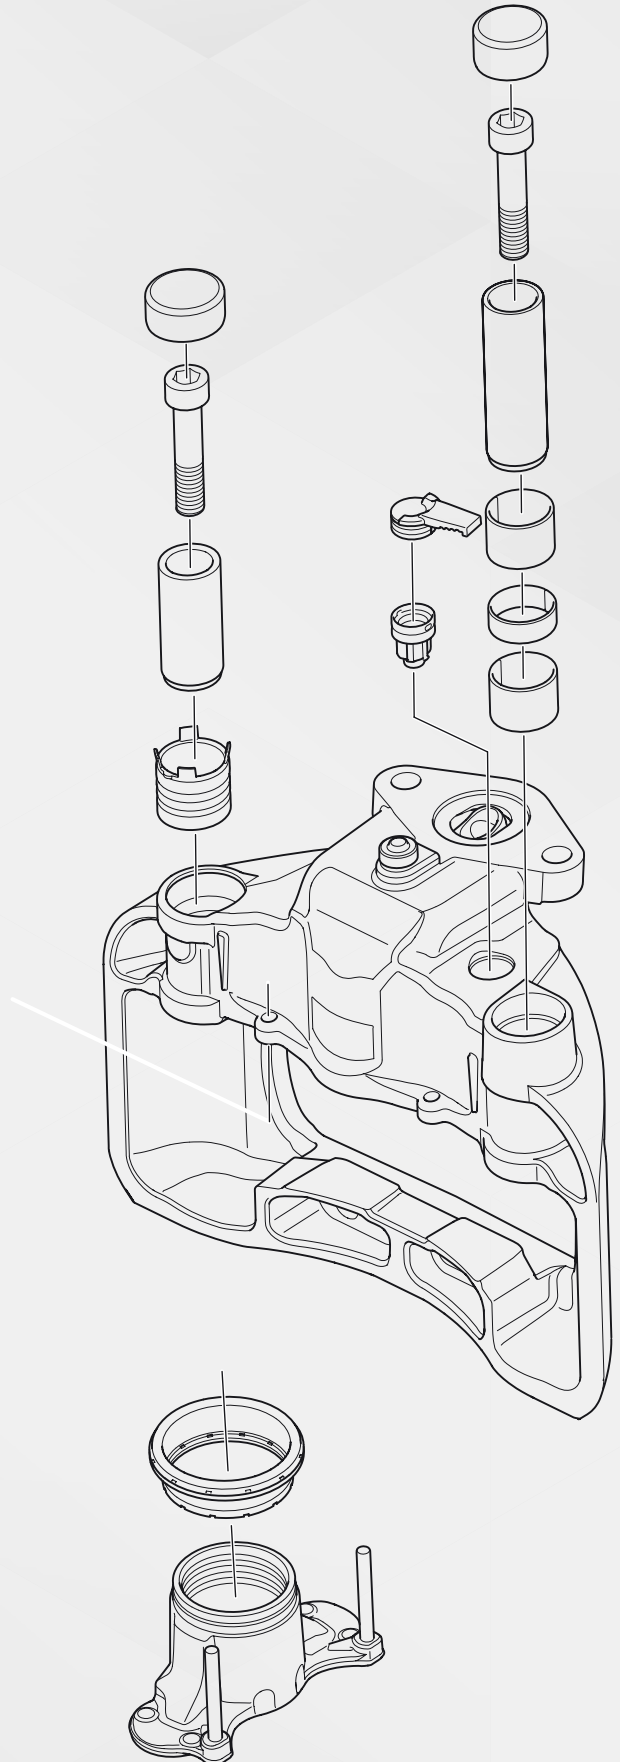

SAF MODUL T

SAF SETS

Always the Best...