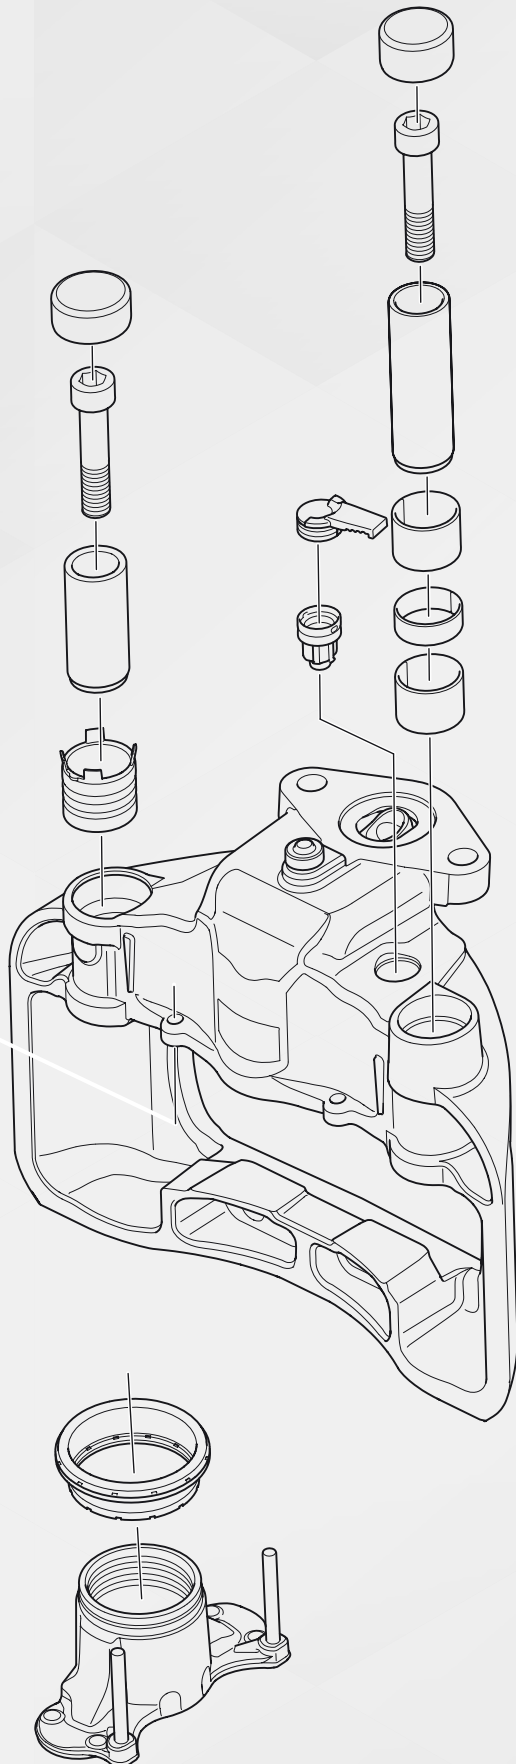

SAF MODUL T
SAF
COMPLETE
CALIPER

Always the Best...