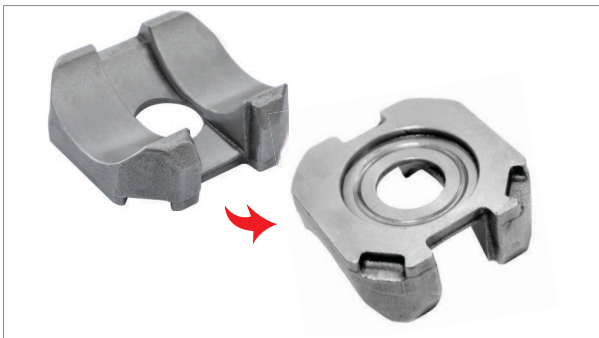

Mechanism Bearing House	
CHEEFT NUMBER	CH6034
OEM NUMBER