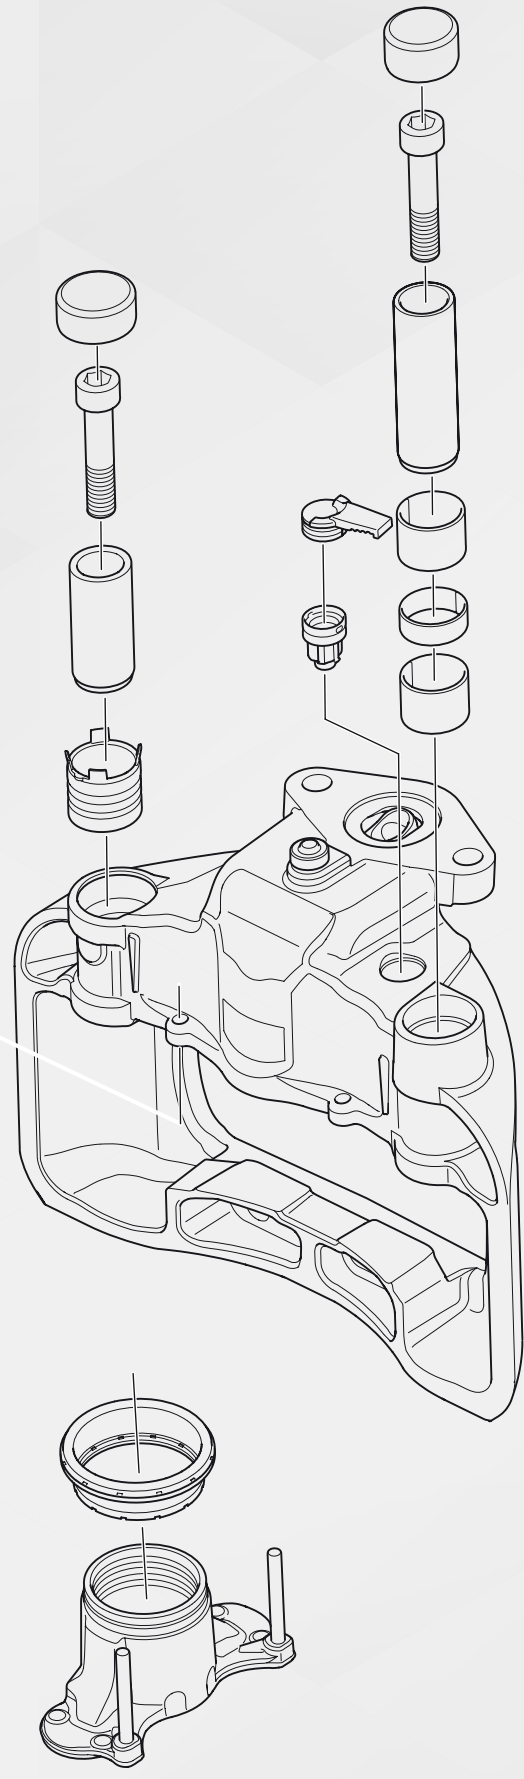

SAF MODUL T

SAF SETS

SAF SETS

Always the Best...