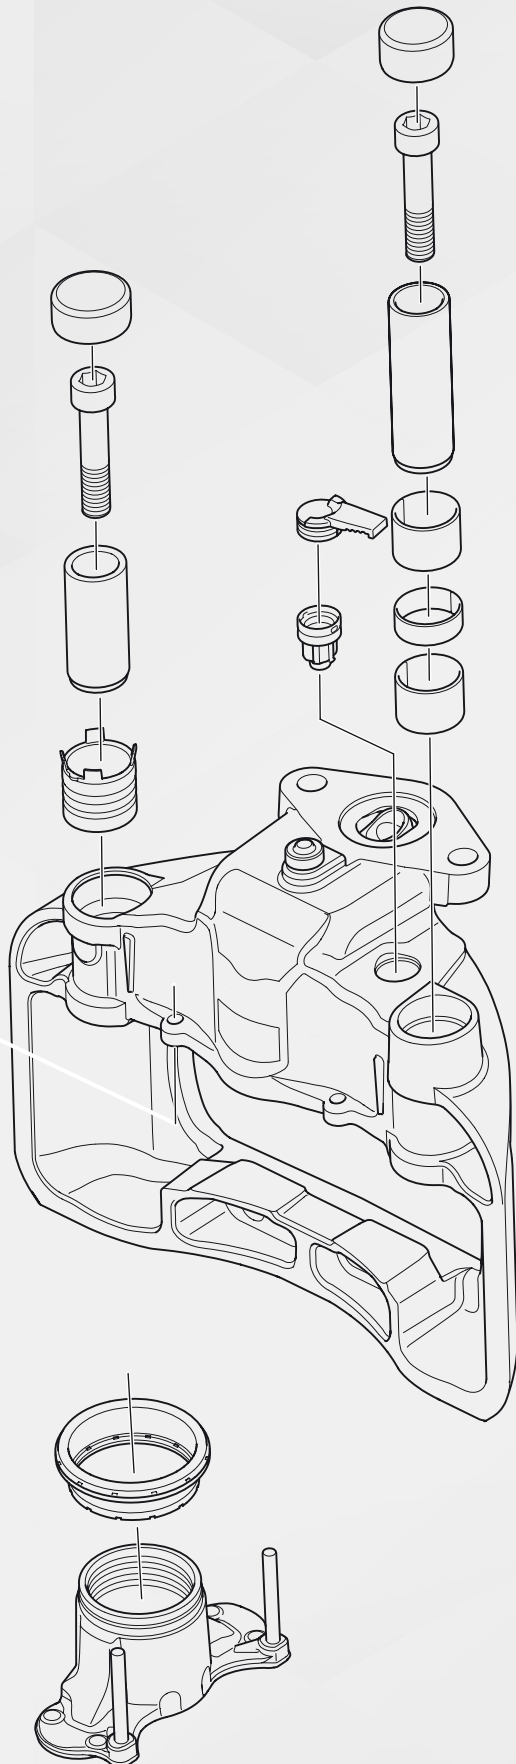

SAF MODUL T
SBS 2220
(MDL T-HDX)
GEN 2 TYPE

SAF SBS 2220
(MDL T-HDX) GEN 2 TYPE

Always the Best...

SBS 2220 (MDL T-HDX) GEN 2 TYPE

CHEEFT NUMBER	CH6047
PLASTIC ITEM IS FOR PROTECTION. IT SHOULD NOT BE USED FOR ASSEMBLY	
Caliper Mechanism Set	
OEM NUMBER	

NO	CHEEFT NO	DESCRIPTIONS	DIMENSION	QTY
1	CH6037	Caliper Mechanism Set		1
2	CH6040	Plastic Cap Kit		1

CHEEFT NUMBER	CH6032
Caliper Guides & Seals Repair Kit	
OEM NUMBER	SAF 3 434 3861 00 - HALDEX 95397

NO	CHEEFT NO	DESCRIPTIONS	DIMENSION	QTY
1	CH6570	Guide Pin (With Seal)	Ø35 x 118,70 mm	1
2	CH6571	Guide Pin (With Seal)	Ø35,50 x 86,75 mm	1
3	CH1513	Bolt	M16 X 1,5 X 80 mm	2
4	CH6504	Inner Boot		2
5	CH6508	Washer		2
6	CH6505	Bush	Ø39 x Ø35 x 30 mm	2
7	CH6503	Plastic Oval Bush		1
8	CH6513	Bush Retainer	Ø39,5 x Ø36 x 14,5 mm	1
9	CH6506	Steel Cap	Ø42 x 25 mm	1
10	CH6507	Steel Cap	Ø45 x 22,5 mm	1

CHEEFT NUMBER	CH6016
Bearing Repair Kit	
OEM NUMBER	

NO	CHEEFT NO	DESCRIPTIONS	DIMENSION	QTY
1	CH6014	Roller Bearings		1
2	CH6523	Roller Bearing Pin		2

SAF SBS 2220 (MDL T-HDX) GEN 2 TYPE