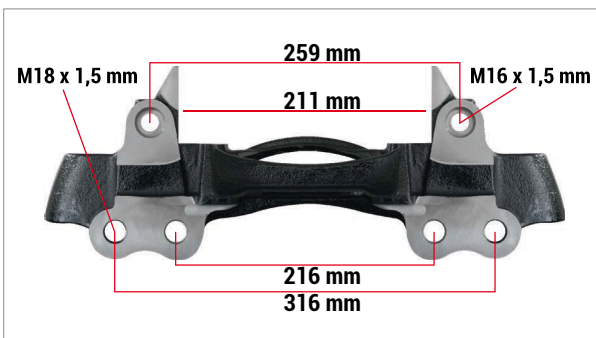

SAF Modul T Trailer Axle 22,5 Inch (Left-Right)

CHEEFT NUMBER **CH6022**

OEM NUMBER

SAF SBS 2220
(MDL T-HDX) GEN 1 TYPE