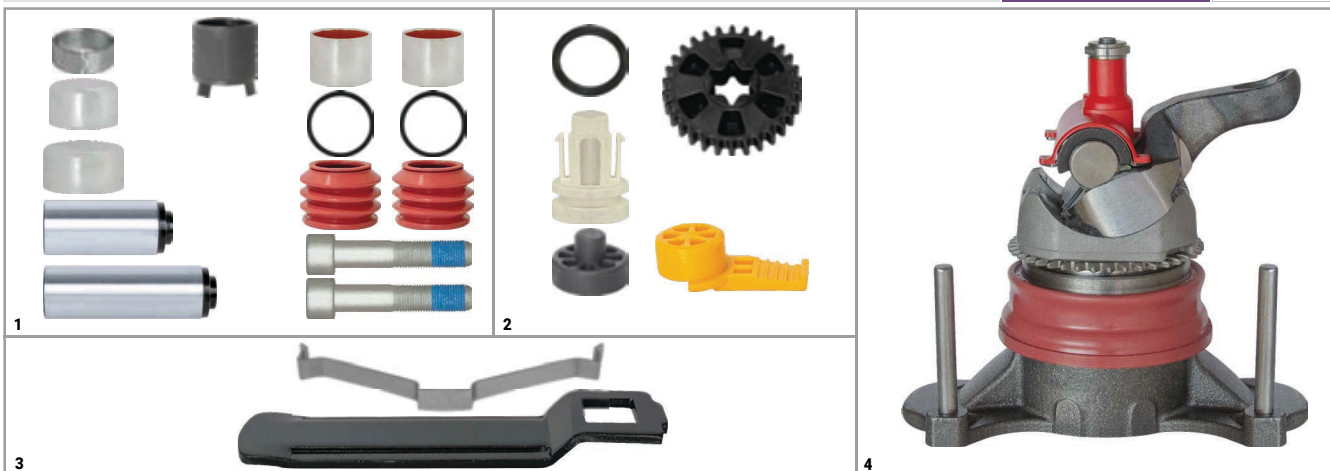

Complete Caliper Repair Set

CHEEFT NUMBER **CHS6004**

NO	CHEEFT NO	DESCRIPTIONS	QTY
1	CH6001	Caliper Guides & Seals Repair Kit	1
2	CH6026	Plastic Cap Kit	1
3	CH6019	Caliper Pad Retainer Repair Kit	1
4	CH6017	Caliper Mechanism Set	1