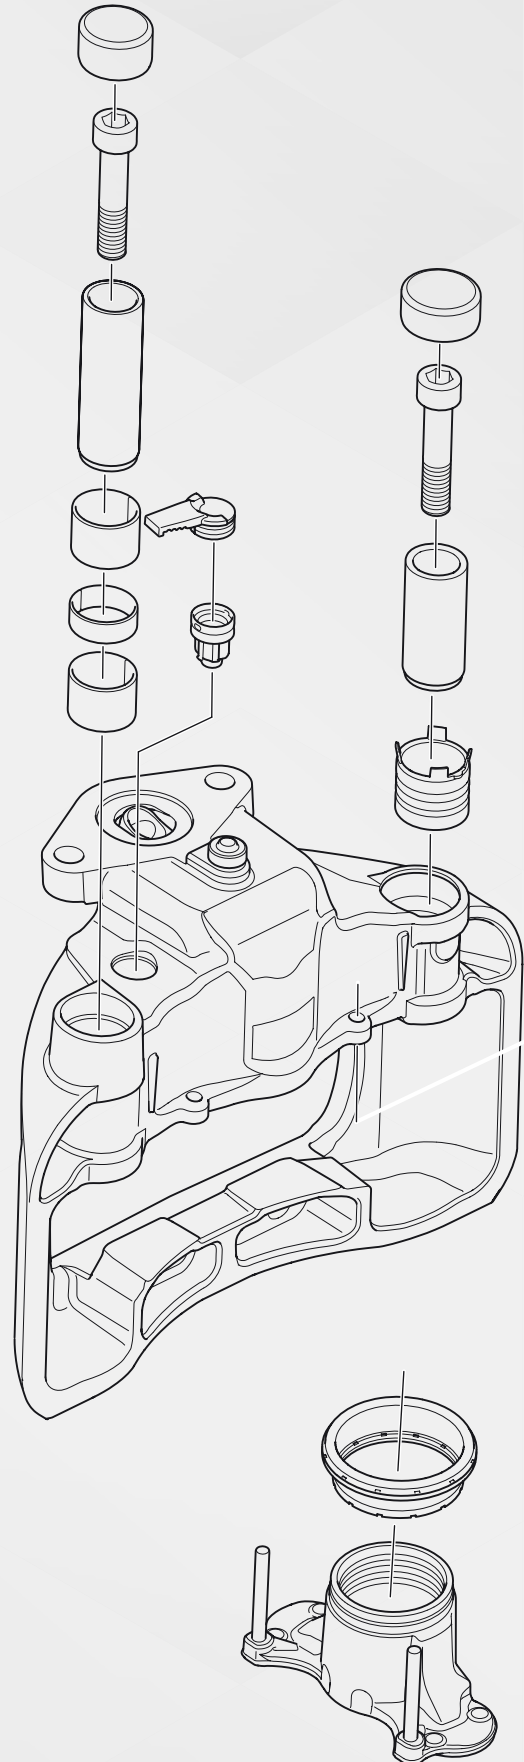

SAF MODUL T

SAF SETS

Always the Best...