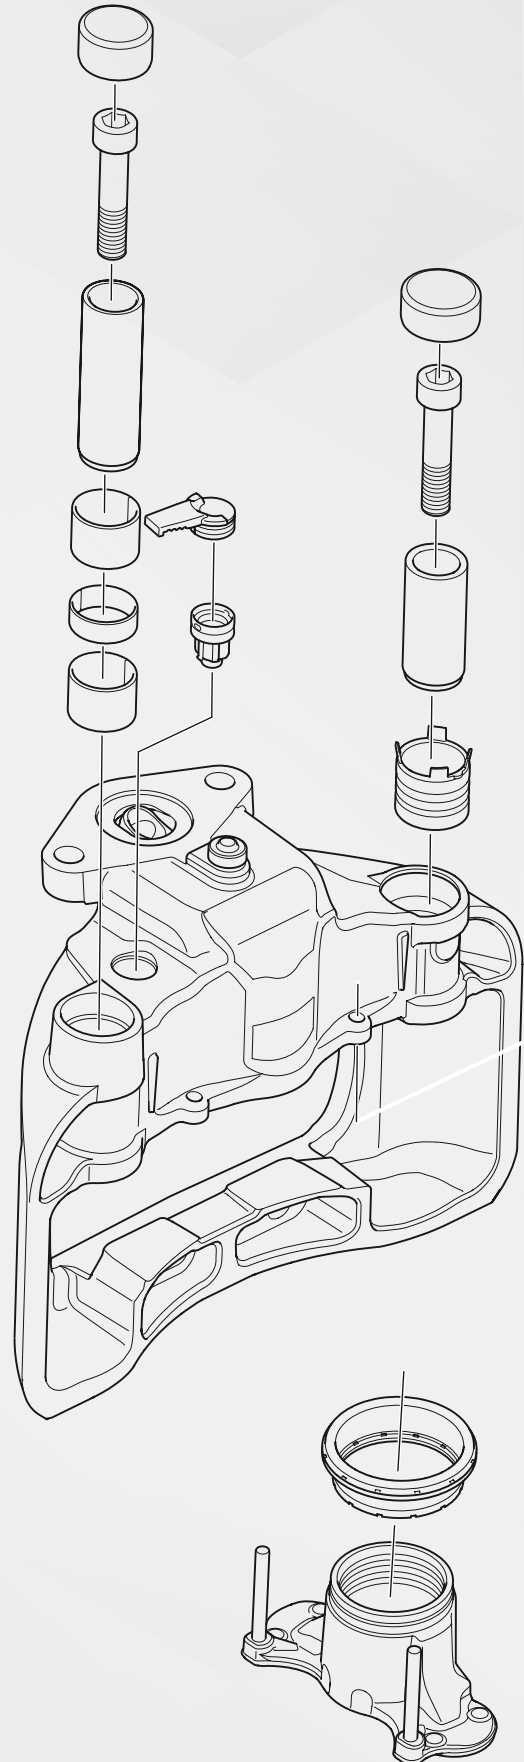

SETS

Complete Caliper Repair Set			CHEEFT NUMBER	CHS6005
1	2	3 4 PLATE BOTTOM 157,50 mm		

NO	CHEEFT NO	DESCRIPTIONS	QTY
1	CH6001	Caliper Guides & Seals Repair Kit	1
2	CH6026	Plastic Cap Kit	1
3	CH6019	Caliper Pad Retainer Repair Kit	1
4	CH6030	Caliper Mechanism Set (MB Trailer Axle)	1

Complete Caliper Repair Set			CHEEFT NUMBER	CHS6006
1	2	3 4		

NO	CHEEFT NO	DESCRIPTIONS	QTY
1	CH6032	Caliper Guides & Seals Repair Kit	1
2	CH6040	Plastic Cap Kit	1
3	CH6039	Caliper Pad Retainer Repair Kit	1
4	CH6037	Caliper Mechanism Set	1

SAF MODUL T
SAF
COMPLETE
CALIPER

Always the Best...