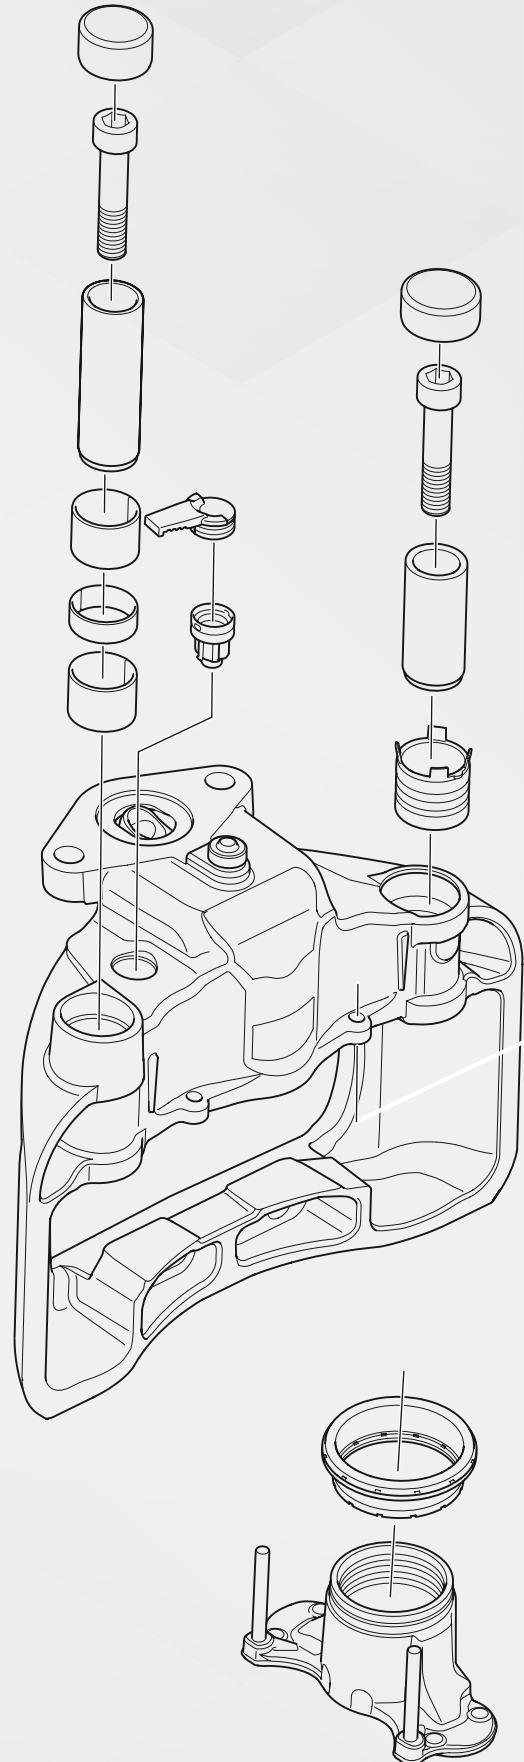

SAF MODUL T
SBS 220
(MDL T-HDX)
GEN 2 TYPE

Always the Best...