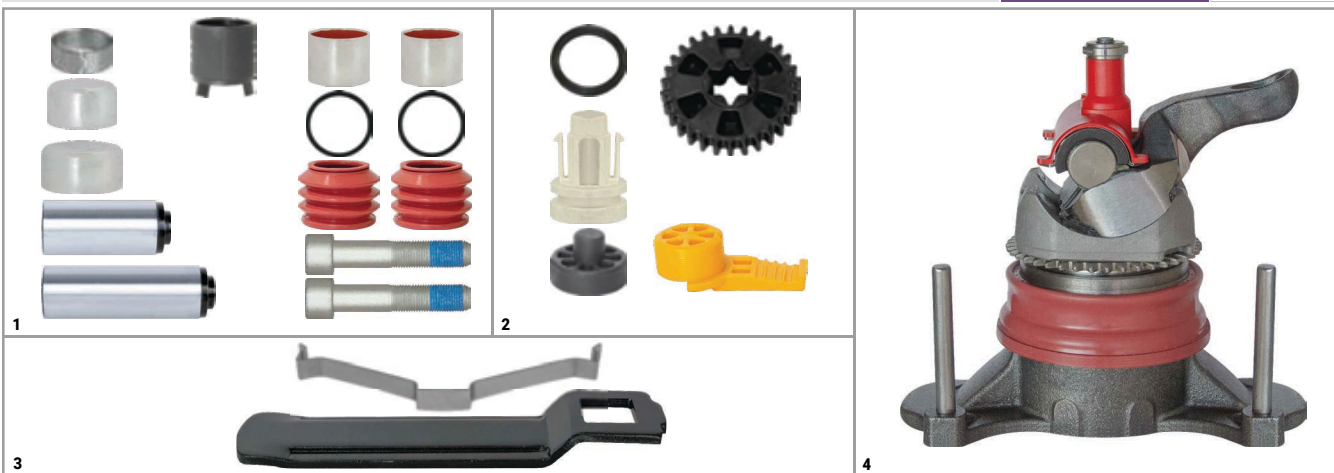

Complete Caliper Repair Set

CHEEFT NUMBER CHS6004

NO	CHEEFT NO	DESCRIPTIONS	QTY
1	CH6001	Caliper Guides & Seals Repair Kit	1
2	CH6026	Plastic Cap Kit	1
3	CH6019	Caliper Pad Retainer Repair Kit	1
4	CH6017	Caliper Mechanism Set	1

SAF SBS 2220
(MDL T-HDX) GEN 1 TYPE