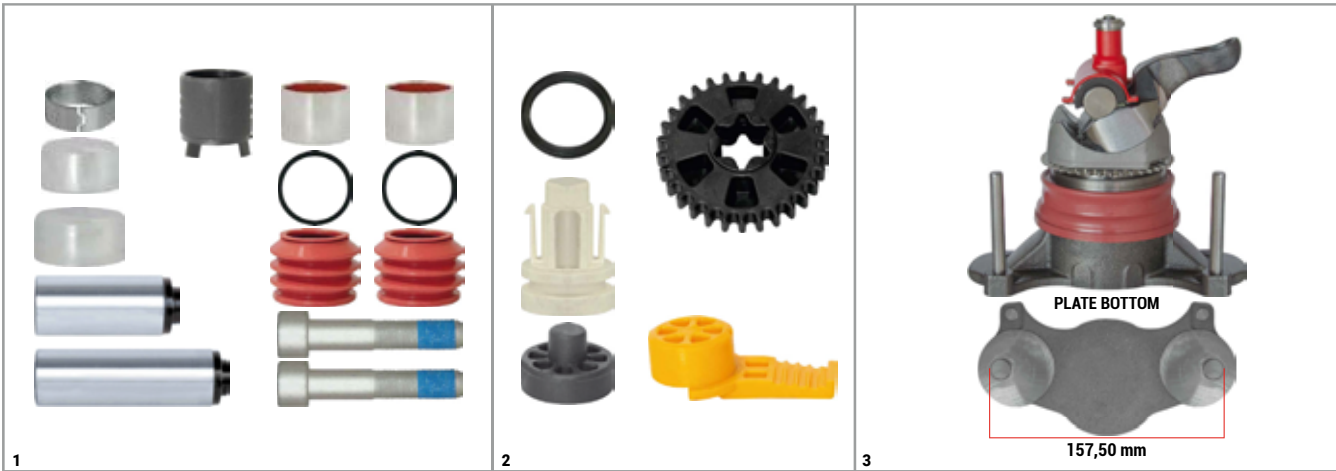

96546/1816200028 HDX (JOST TYPE)

Caliper Repair Set

CHEEFT NUMBER

CHS6002

NO	CHEEFT NO	DESCRIPTIONS	QTY
1	CH6001	Caliper Guides & Seals Repair Kit	1
2	CH6026	Plastic Cap Kit	1
3	CH6030	Caliper Mechanism Set (MB Trailer Axle)	1