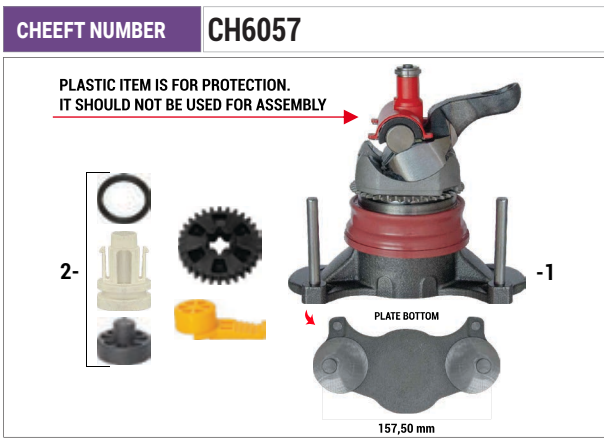

96546/181620028 HDX (JOST TYPE)

Caliper Mechanism Set (MB Trailer Axle)

OEM NUMBER

NO	CHEEFT NO	DESCRIPTIONS	DIMENSION	QTY
1	CH6030	Caliper Mechanism Set (MB Trailer Axle)		1
2	CH6026	Plastic Cap Kit		1