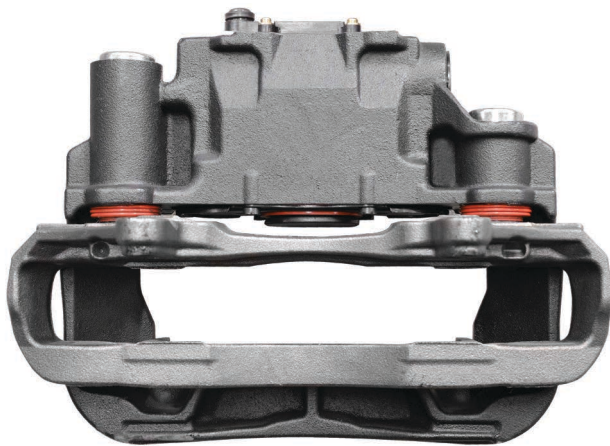

COMPLETE BRAKE CALIPER

Complete Brake Caliper

**CHEEFT
NUMBER**

CHF1126

Complete Brake
Caliper