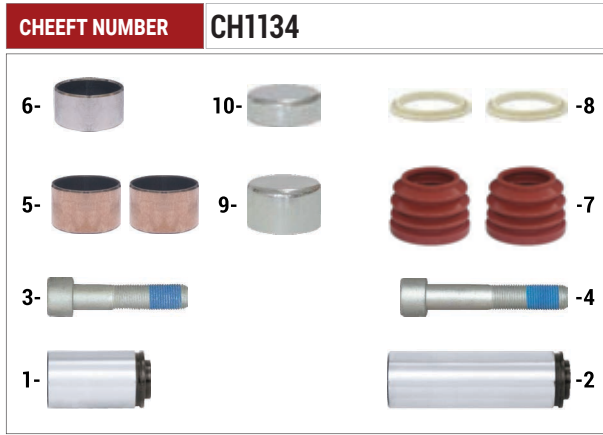

NEW SCHMITZ SYT7000/SYT7001

Caliper Guides & Seals Repair Kit

OEM NUMBER SCB430K4, 1439902, SyT7001, K202082, A24043

NO	CHEEFT NO	DESCRIPTIONS	DIMENSION	QTY
1	CH1504	GUIDE PIN	Ø36 X 64 mm	1
2	CH1505	GUIDE PIN	Ø36 X 113,70 mm	1
3	CH1511	BOLT	M16 X 1,5 X 70 mm	1
4	CH1514	BOLT	M16 X 1,5 X 87 mm	1
5	CH1795	BRONZE BUSH	Ø40 x Ø36 x 25 mm	2
6	CH1794	BUSH	Ø40 x Ø36,2 x 20 mm	1
7	CH1531	INNER BOOT		2
8	CH1551	INNER BOOT RING		2
9	CH1544	STEEL CAP	Ø40 x 25 mm	1
10	CH1543	STEEL CAP	Ø40 x 14,5 mm	1