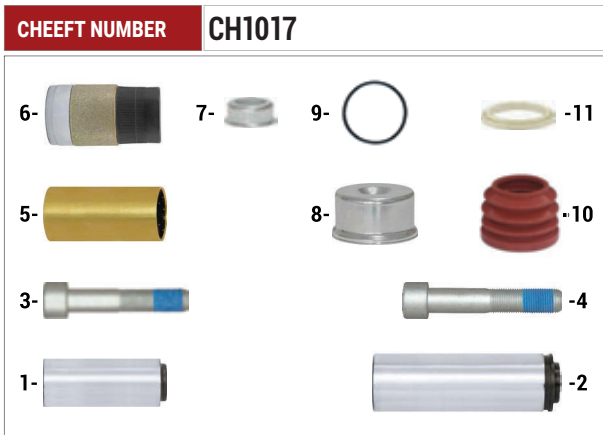

Caliper Guides & Seals Repair Kit

OEM NUMBER	K000375 - 000 420 2982 - 81.50822.6023 - 36.50822.6000 - 42538002 - 42562855 - 09.801.06.24.0 - 1199621 - 09.801.06.24.0 - 017197

NO	CHEEFT NO	DESCRIPTIONS	DIMENSION	QTY
1	CH1501	GUIDE PIN	Ø32 x 80 mm	1
2	CH1505	GUIDE PIN	Ø36 x 113,70 mm	1
3	CH1513	BOLT	M16 x 1,5 x 80 mm	1
4	CH1514	BOLT	M16 x 1,5 x 87 mm	1
5	CH1521	BRONZE BUSH	Ø40 x Ø36 x 82 mm	1
6	CH1522	METAL-RUBBER BUSH	Ø39 mm (metal end)	1
7	CH1542	STEEL CAP	Ø26 x 11,5 mm	1
8	CH1541	STEEL CAP	Ø54 x 28 mm	1
9	CH1553	O-RING		1
10	CH1531	INNER BOOT		1
11	CH1551	INNER BOOT RING		1