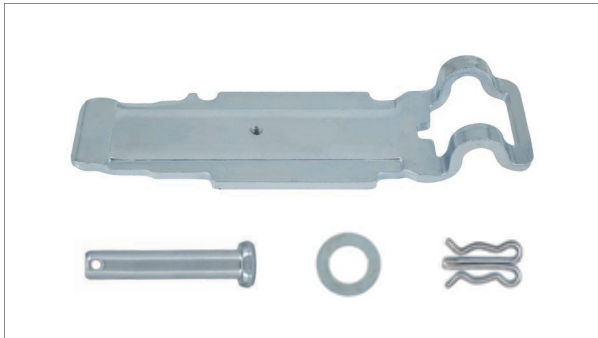

Caliper Pad Retainer Repair Kit	
CHEEFT NUMBER	CH1028
OEM NUMBER	K000133 - MB 000 420 2582