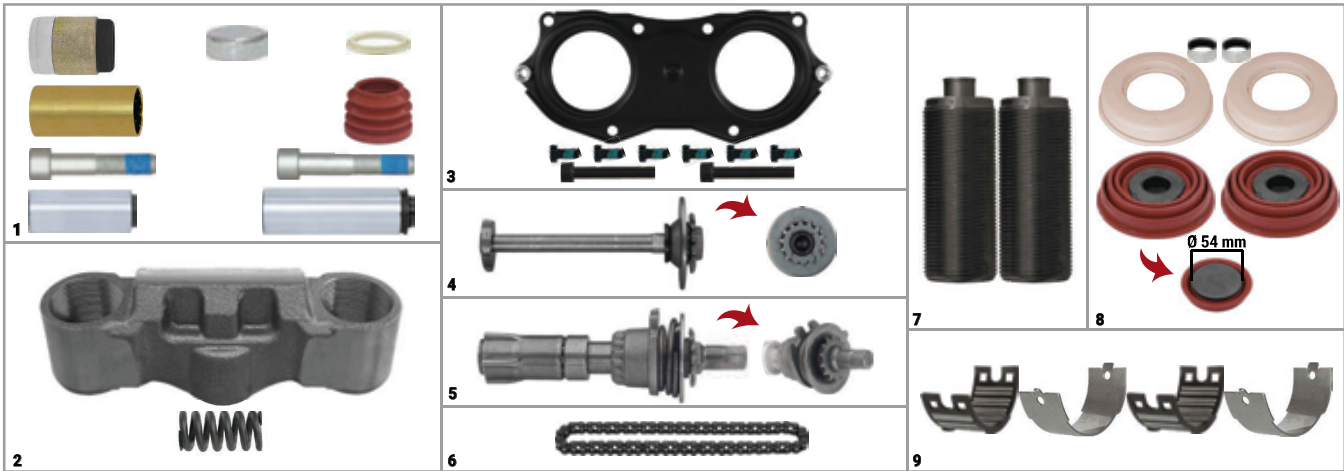

SM7 TYPE (M2/7514-7515)

MB AXOR SET (NEW MODEL)

CHEEFT NUMBER

CHS1009

NO	CHEEFT NO	DESCRIPTIONS	QTY
1	CH1040	Caliper Guides & Seals Repair Kit	1
2	CH1042	Caliper Bridge Assembly	1
3	CH1046	Caliper Cover (with Nut)	1
4	CH1052	Caliper Adjusting Shaft (without Spring)	1
5	CH1029	Caliper Adjusting Mechanism	1
6	CH1031	Caliper Chain (29 Links)	1
7	CH1009	Caliper Calibration Bolt	2

NO	CHEEFT NO	DESCRIPTIONS	QTY
8	CH1056	Caliper Piston Tappet & Seals Repair Kit	1
9	CH1069	Roller Bearings	1