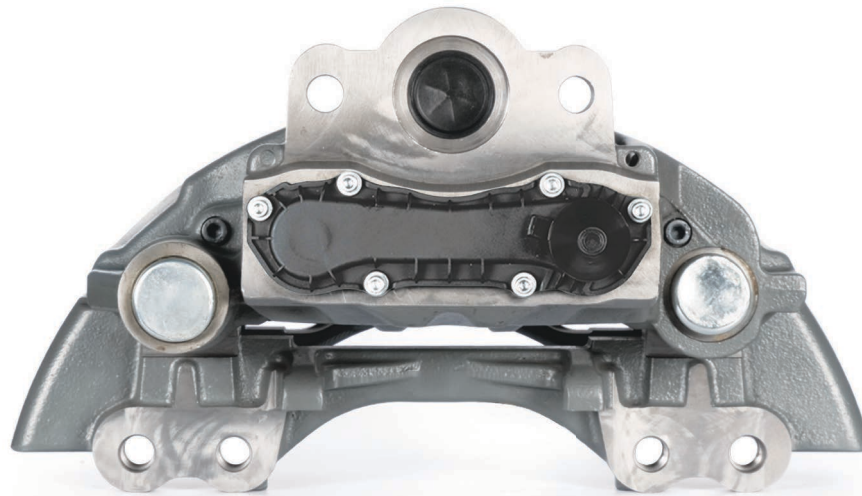

COMPLETE BRAKE CALIPER

Complete Brake Caliper

**CHEEFT
NUMBER**

CHF1118

SK7 Right

/ CALIPER SETS