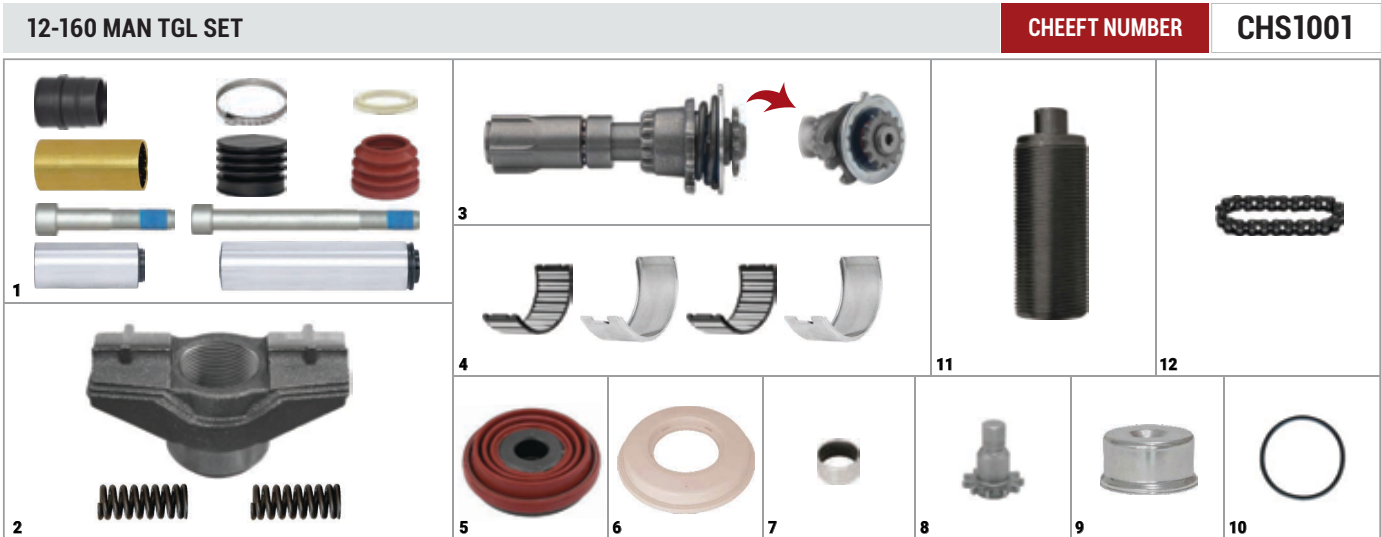

Sensor Cover Connecting Screw Kit

OEM NUMBER	
-------------------	--

NO	CHEEFT NO	DESCRIPTIONS	DIMENSION	QTY
1	CH1711	SENSOR COVER CONNECTING SCREW		20

KNORR

SETS

Always the Best...

SETS

KNRR SETS