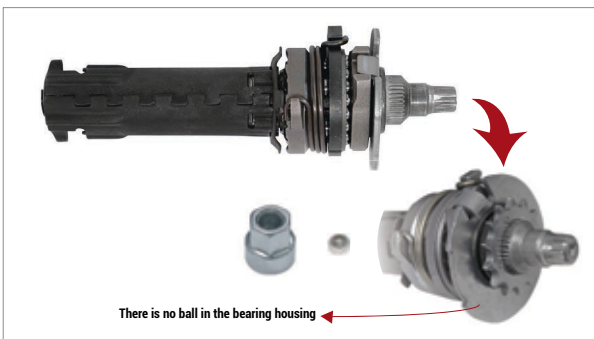

Caliper Adjusting Mechanism (New Model)

CHEEFT NUMBER **CH1111**

OEM NUMBER **N122701482**