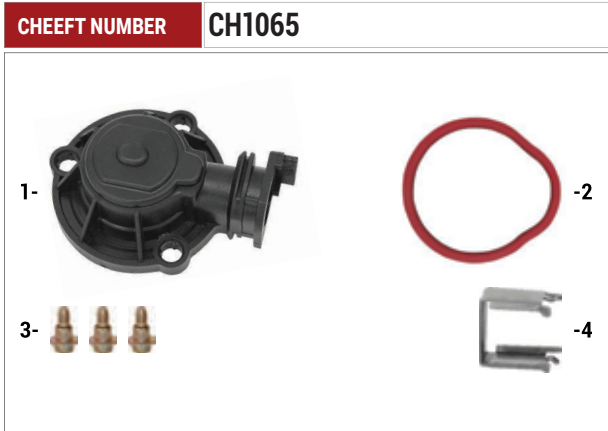

Caliper Plastic Cover (Without Sensor)
OEM NUMBER

NO	CHEEFT NO	DESCRIPTIONS	DIMENSION	QTY
1	CH1584	PLASTIC COVER (WITH HOLE)		1
2	CH1570	SENSOR COVER SEAL		1
3	CH1575	SCREW WITH RIVET		3
4	CH1605	COVER CLIPS		1