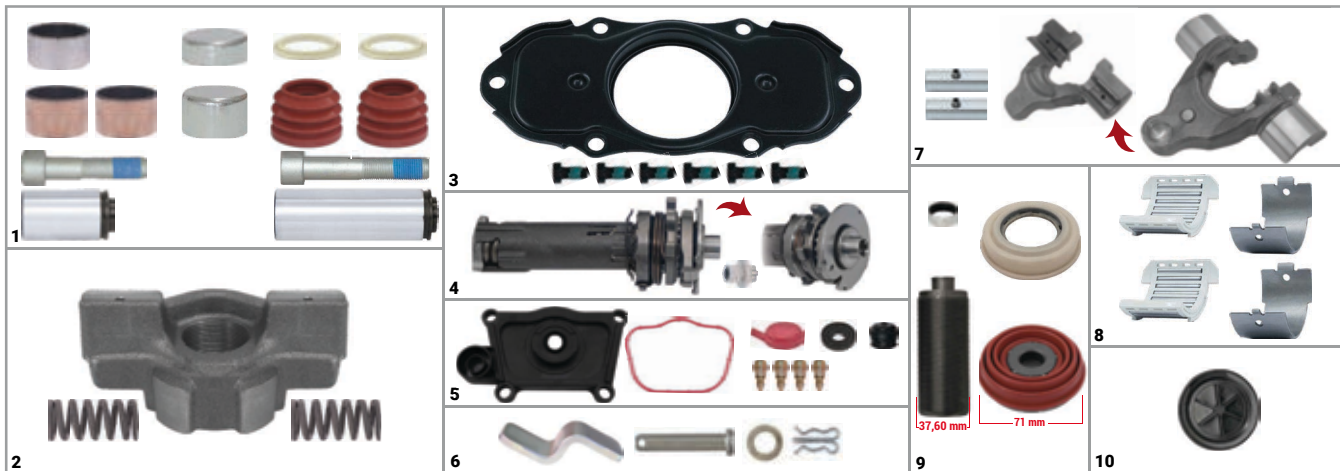

CALIPER COMPLETE REPAIR SET (R - L)

CHEEFT NUMBER

CHS1024

NO	CHEEFT NO	DESCRIPTIONS	QTY
1	CH1134	Caliper Guides & Seals Repair Kit	1
2	CH1136	Caliper Bridge Assembly	1
3	CH1135	Caliper Cover	1
4	CH1128	Caliper Adjusting Mechanism	1
5	CH1138	Caliper Plastic Cover (Without Sensor)	1
6	CH1140	Caliper Pad Retainer Repair Kit	1
7	CH1139	Lever Repair Kit	1

NO	CHEEFT NO	DESCRIPTIONS	QTY
8	CH1097	Caliper Roller Bearings	1
9	CH1137	Caliper Piston Tappet & Seals Repair Kit	1
10	CH1623	Actuator Seal Ø42 mm	1