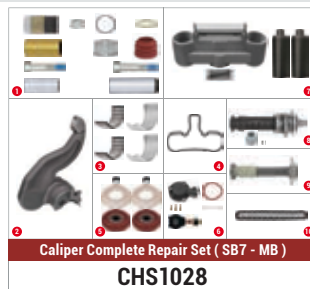

OEM NUMBER	
KNORR -BREMSE	OEM
K002967	R2.01.07.015
K002969	MXC9103015
K001591SC	SCANIA
SB7463RC	1745466
SB7462	1756396
SB7189	1921152
CARRIER	: CH1213
ADDITIONAL INFO	: