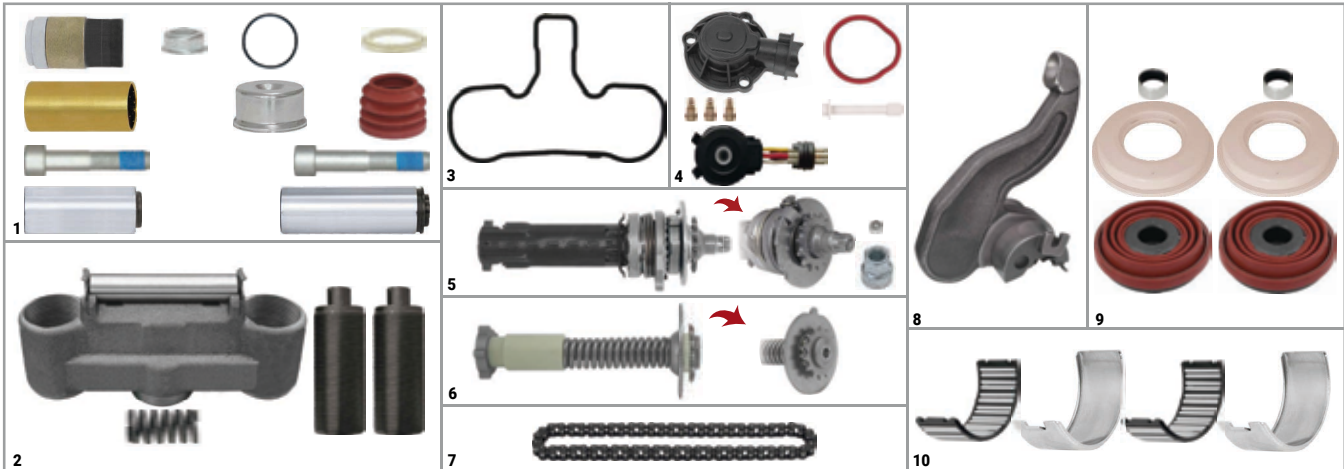

CALIPER COMPLETE MECHANISM REPAIR KIT (ST7)

CHEEFT NUMBER

CHS1028

NO	CHEEFT NO	DESCRIPTIONS	QTY
1	CH1003	Caliper Guides & Seals Repair Kit	1
2	CH1163	Caliper Bridge Assembly Kit	1
3	CH1088	Caliper Body Seal	1
4	CH1072	Caliper Plastic Cover (3 Cables Sensor - MB)	1
5	CH1101	Caliper Adjusting Mechanism	1

NO	CHEEFT NO	DESCRIPTIONS	QTY
6	CH1030	Caliper Adjusting Shaft (with Spring)	1
7	CH1031	Caliper Chain (29 Links)	1
8	CH1190	Caliper Lever	1
9	CH1016	Caliper Piston Tappet & Seals Repair Kit	1
10	CH1168	Caliper Roller Bearings	1