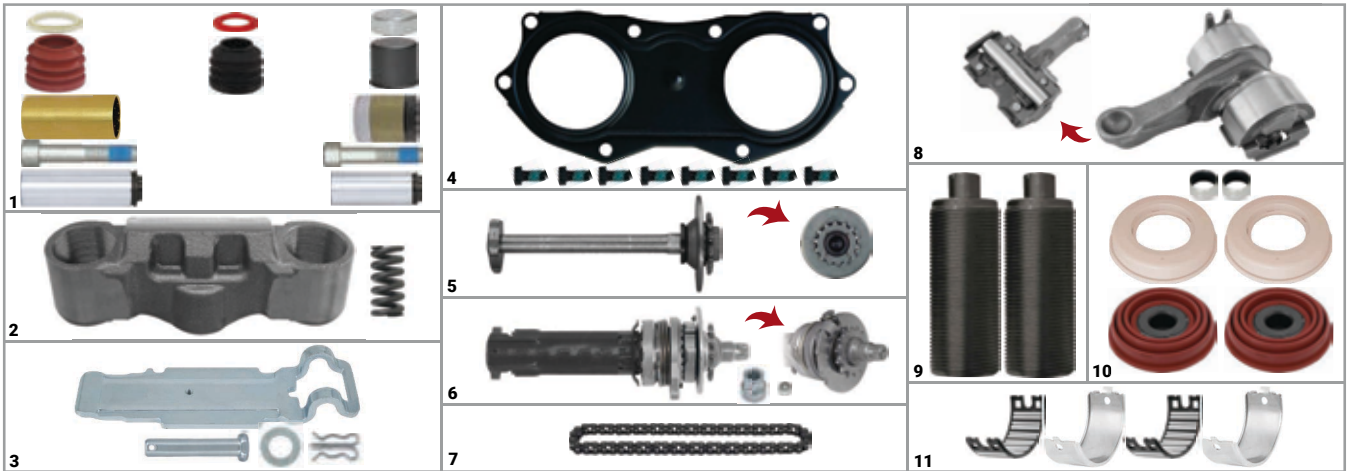

SN6/SN7/SK7/NA7/ST7 TYPE

SN5/SN6/SN7/SK7
NA7/ST7 TYPE

CALIPER COMPLETE REPAIR SET (SCANIA) **CHEEFT NUMBER** **CHS1020**

NO	CHEEFT NO	DESCRIPTIONS	QTY	NO	CHEEFT NO	DESCRIPTIONS	QTY
1	CH1093	Caliper Guides & Seals Repair Kit	1	8	CH1156	Caliper Lever (122 mm)	1
2	CH1042	Caliper Bridge Assembly	1	9	CH1008	Caliper Calibration Bolt	2
3	CH1028	Caliper Pad Retainer Repair Kit	1	10	CH1127	Caliper Piston Tappet & Seals Repair Kit	1
4	CH1045	Caliper Cover	1	11	CH1005	Caliper Roller Bearings	1
5	CH1052	Caliper Adjusting Shaft (without Spring)	1				
6	CH1101	Caliper Adjusting Mechanism	1				
7	CH1031	Caliper Chain (29 Links)	1