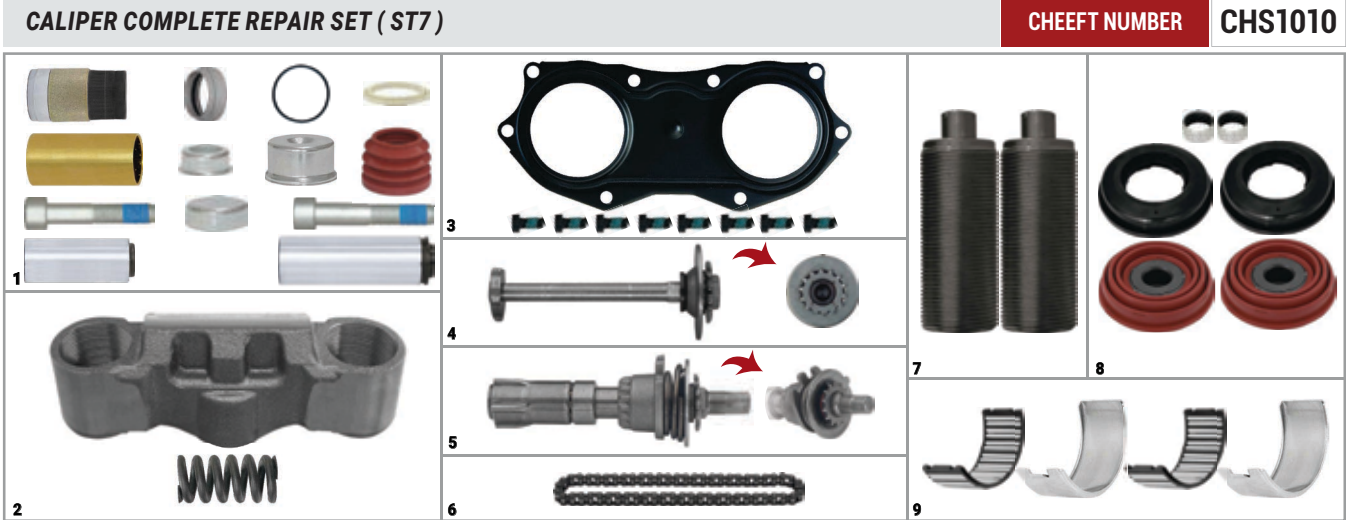

SN6/SN7/SK7/NA7/ST7 TYPE

SN5/SN6/SN7/SK7
NA7/ST7 TYPE

NO	CHEEFT NO	DESCRIPTIONS	QTY	NO	CHEEFT NO	DESCRIPTIONS	QTY
1	CH1203	Caliper Guides & Seals Repair Kit	1	8	CH1223	Caliper Piston Tappet & Seals Repair Kit	1
2	CH1042	Caliper Bridge Assembly	1	9	CH1168	Caliper Roller Bearings	1
3	CH1045	Caliper Cover	1				
4	CH1052	Caliper Adjusting Shaft (without Spring)	1				
5	CH1029	Caliper Adjusting Mechanism	1				
6	CH1031	Caliper Chain (29 Links)	1				
7	CH1008	Caliper Calibration Bolt	2