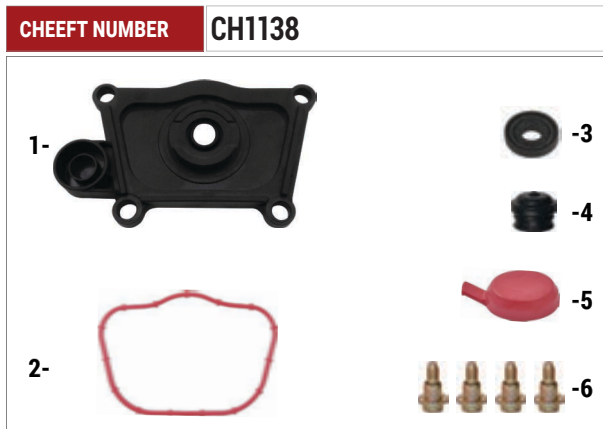

Caliper Plastic Cover (Without Sensor)

OEM NUMBER SCB430K4, 1439902, SyT7001, K202082, A24043

NO	CHEEFT NO	DESCRIPTIONS	DIMENSION	QTY
1	CH1798	Plastic Sensor Cover (Without Sensor)		1
2	CH1811	SENSOR COVER SEAL		1
3	CH1550	SEAL		1
4	CH1558	PLASTIC COVER CAP		1
5	CH1799	PLASTIC COVER CAP		1
6	CH1575	SCREW WITH RIVET		4