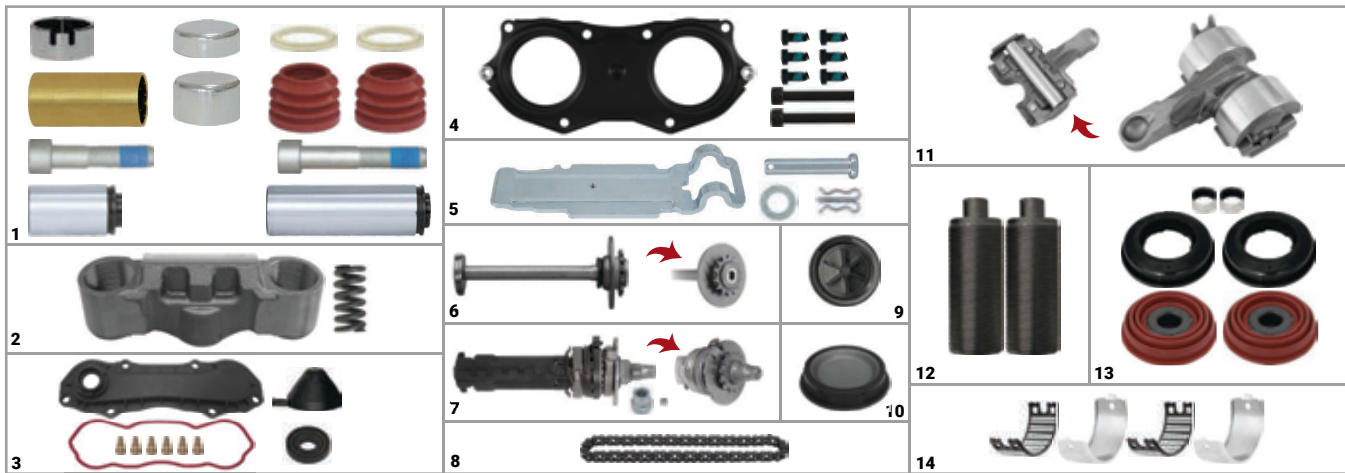

KNRR SETS

SETS

KNRR SETS

CALIPER COMPLETE REPAIR SET (KNORR BENDIX)

CHEEFT NUMBER

CHS1029

NO	CHEEFT NO	DESCRIPTIONS	QTY	NO	CHEEFT NO	DESCRIPTIONS	QTY
1	CH1164	Caliper Guides & Seals Repair Kit	1	8	CH1031	Caliper Chain (29 Links)	1
2	CH1042	Caliper Bridge Assembly	1	9	CH1623	Actuator Seal Ø42 mm	1
3	CH1019	Caliper Plastic Cover (Without Sensor)	1	10	CH1586	Plug Ø55/50 x 11 mm	1
4	CH1046	Caliper Cover (with Nut)	1	11	CH1178	Caliper Lever (Angle 0° - 113 mm)	1
5	CH1028	Caliper Pad Retainer Repair Kit	1	12	CH1008	Caliper Calibration Bolt	2
6	CH1034	Caliper Adjusting Shaft (without Spring)	1	13	CH1223	Caliper Piston Tappet & Seals Repair Kit	1
7	CH1111	Caliper Adjusting Mechanism (New Model)	1	14	CH1005	Caliper Roller Bearings	1