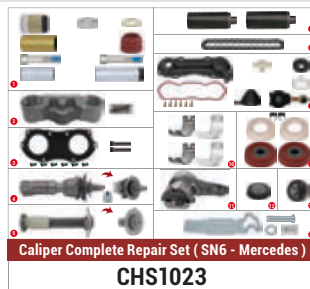

COMPLETE BRAKE CALIPER

Complete Brake Caliper

**CHEEFT
NUMBER**

CHF1107

SN6 Right

/ CALIPER SETS

OEM NUMBER	
KNOR - BREMSE	BPW
K013173	0536270371
SN6539	
CARRIER	: CH1212
ADDITIONAL INFO	:

COMPLETE BRAKE CALIPER