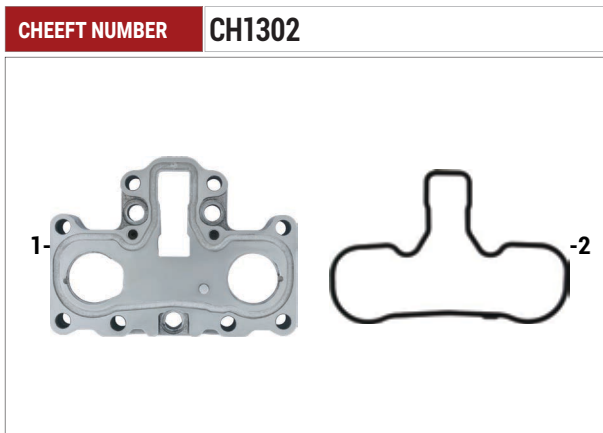

SB7 RADIAL TYPE

Caliper Bridge Assembly

OEM NUMBER	CKSK.17
-------------------	----------------

Caliper Bridge Assembly Kit

OEM NUMBER	
-------------------	--

Caliper Intermediate Cover (Casting)

OEM NUMBER	
-------------------	--

NO	CHEEFT NO	DESCRIPTIONS	DIMENSION	QTY
1	CH1591	BRIDGE ASSEMBLY		1
2	CH1571	SPRING	Ø25 x 49 mm	1

NO	CHEEFT NO	DESCRIPTIONS	DIMENSION	QTY
1	CH1032	Caliper Bridge Assembly		1
2	CH1597	Lever Bearing		1
3	CH1008	Caliper Calibration Bolt		2