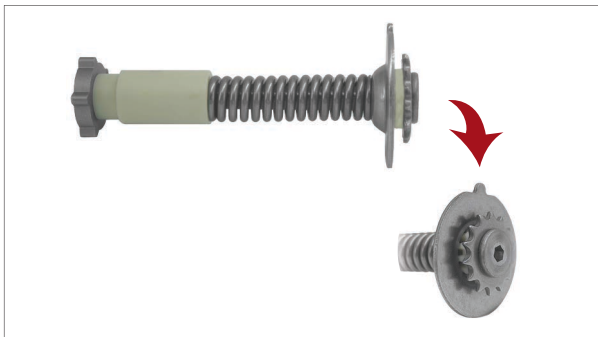

Caliper Adjusting Shaft (With Spring)	
CHEEFT NUMBER	CH1030
OEM NUMBER	CKSK.10.1