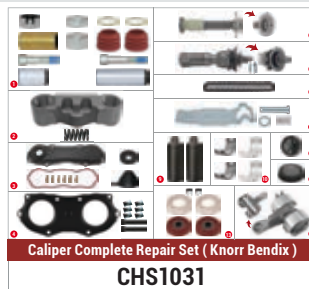

SK7 Right

/ CALIPER SETS

OEM NUMBER	
KNOR -BREMSE	BPW
K01634	0536270620
K001909	0536270621
SK7052RC	
SK7011	
CARRIER : CH1214	
ADDITIONAL INFO :