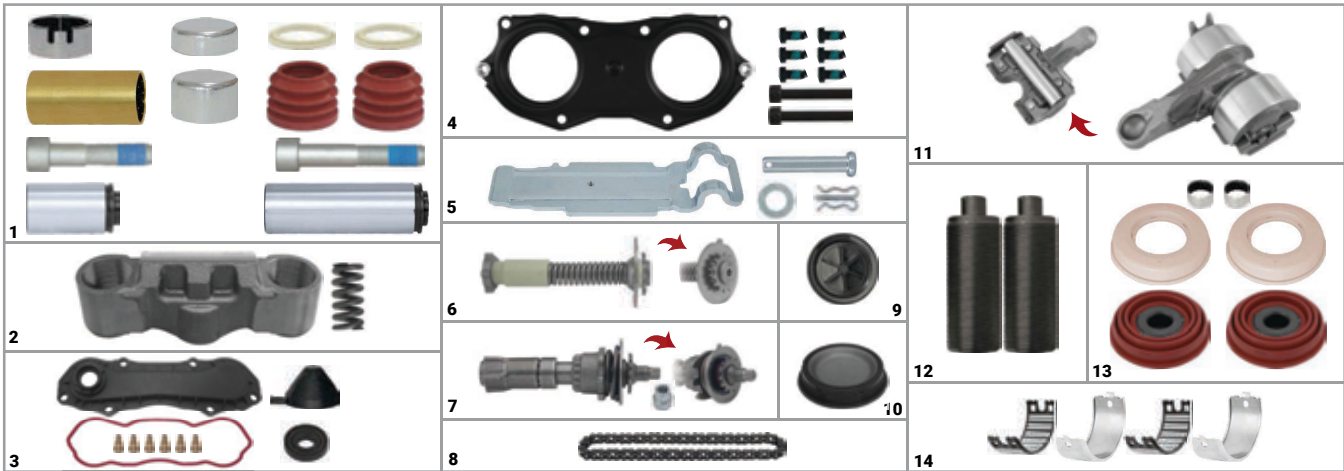

BENDIX

BENDIX

CALIPER COMPLETE REPAIR SET (SCANIA)

CHEEFT NUMBER

CHS1031

NO	CHEEFT NO	DESCRIPTIONS	QTY
1	CH1164	Caliper Guides & Seals Repair Kit	1
2	CH1042	Caliper Bridge Assembly	1
3	CH1019	Caliper Plastic Cover (Without Sensor)	1
4	CH1046	Caliper Cover (with Nut)	1
5	CH1028	Caliper Pad Retainer Repair Kit	1
6	CH1030	Caliper Adjusting Shaft (with Spring)	1
7	CH1209	Caliper Adjusting Mechanism (Original Type)	1

NO	CHEEFT NO	DESCRIPTIONS	QTY
8	CH1031	Caliper Chain (29 Links)	1
9	CH1623	Actuator Seal Ø42 mm	1
10	CH1586	Plug Ø55/50 x 11 mm	1
11	CH1178	Caliper Lever (Angle 0° - 113 mm)	1
12	CH1008	Caliper Calibration Bolt	2
13	CH1127	Caliper Piston Tappet & Seals Repair Kit	1
14	CH1005	Caliper Roller Bearings	1