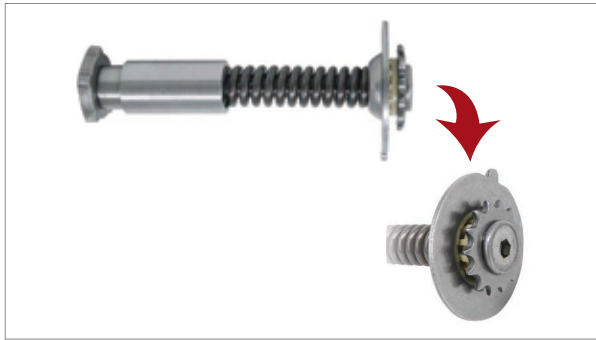

Caliper Adjusting Shaft (with Spring, New Model)

CHEEFT NUMBER	CH1330
OEM NUMBER