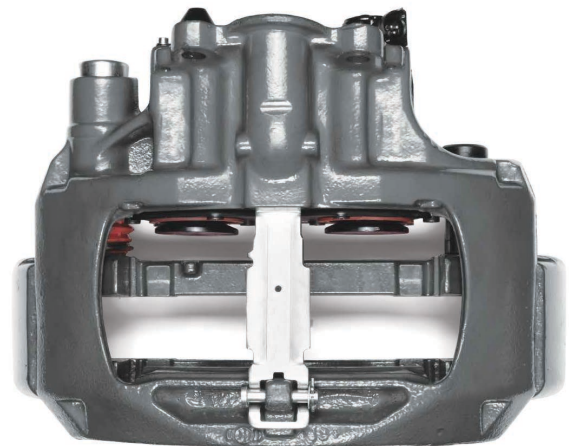

COMPLETE BRAKE CALIPER

Complete Brake Caliper

**CHEEFT
NUMBER**

CHF1110

Complete Brake
Caliper

CALIPER SETS /

SN7 Left

Caliper Complete Mechanism Repair Kit (SN7)
CHS1133

Caliper Complete Repair Set
CHS1014

MB Actros / B.V Set (New Model)
CHS1006

OEM NUMBER	
KNOR -BREMSE	SCANIA
K002246	536270650
K103454	
SN7164	
CARRIER	: CH1229
ADDITIONAL INFO	: