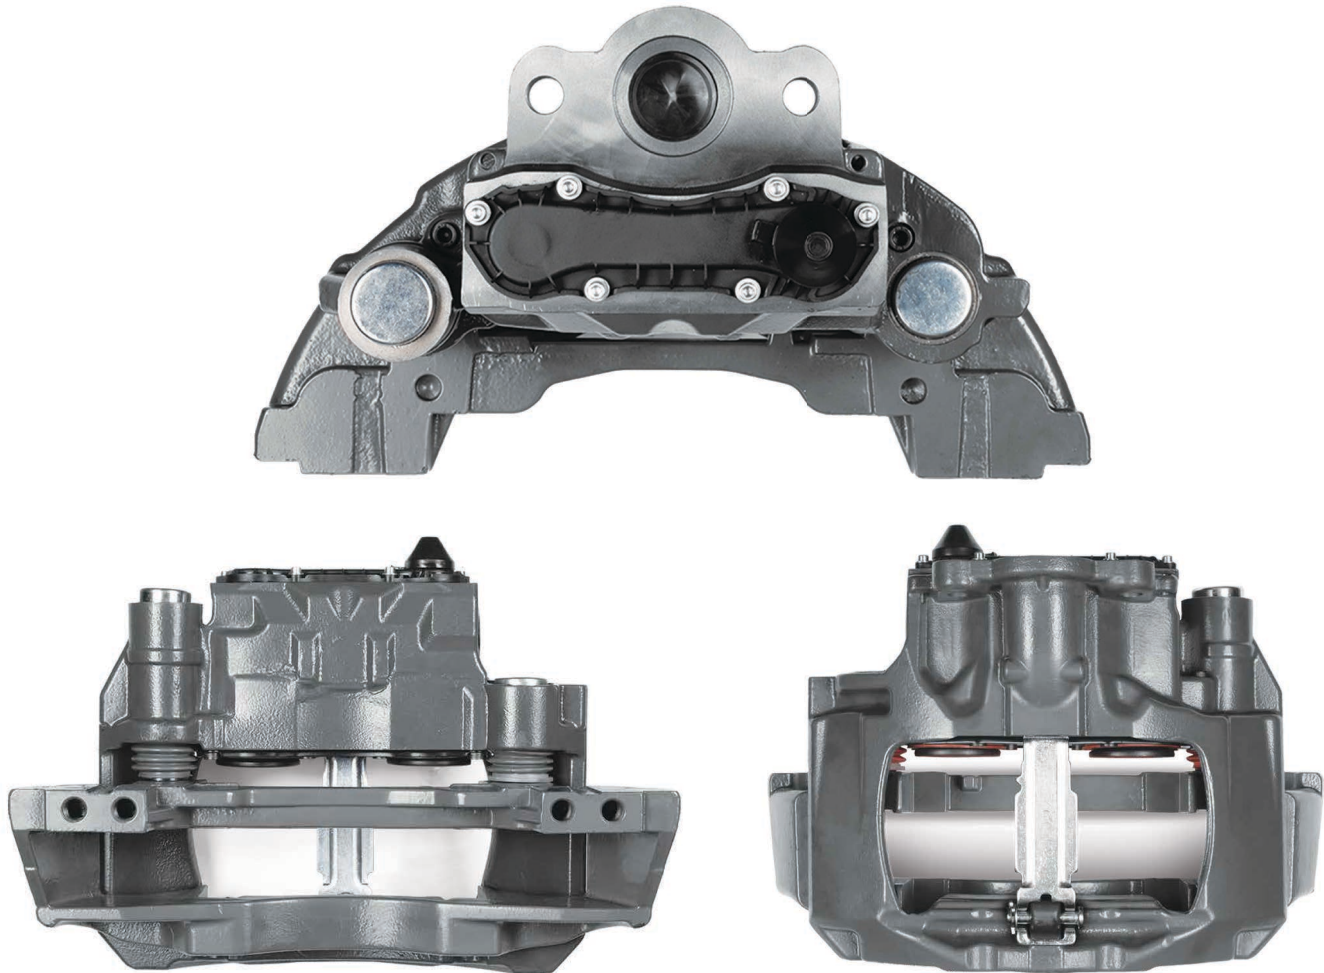

COMPLETE BRAKE CALIPER

Complete Brake Caliper

**CHEEFT
NUMBER**

CHF1120