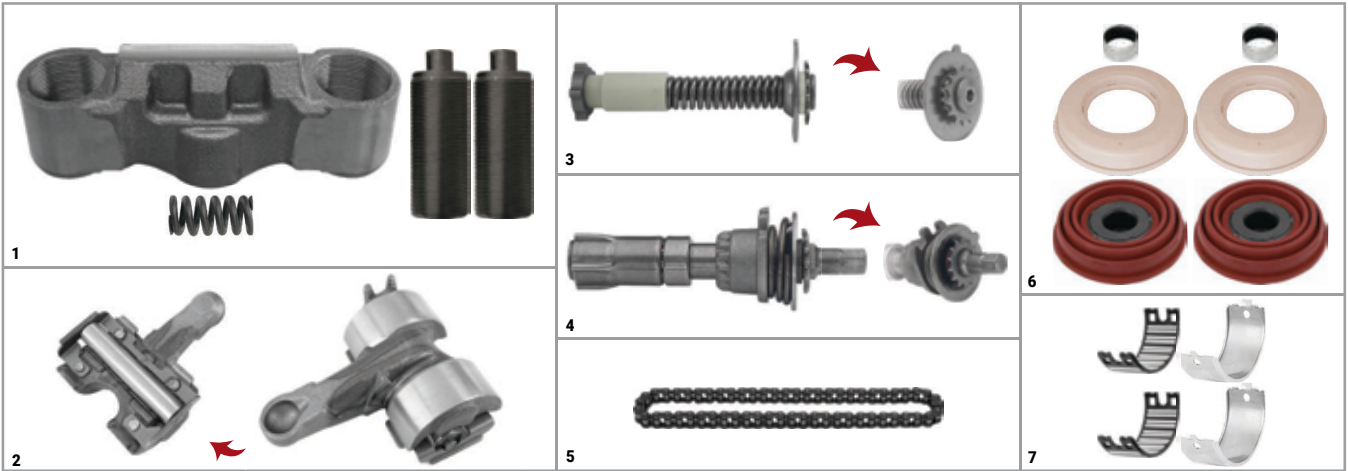

CALIPER COMPLETE MECHANISM REPAIR KIT (SK7) **CHEEFT NUMBER** **CHS1137**

NO	CHEEFT NO	DESCRIPTIONS	QTY	NO	CHEEFT NO	DESCRIPTIONS	QTY
1	CH1162	Caliper Bridge Assembly Kit	1	5	CH1031	Caliper Chain (29 Links)	1
2	CH1178	Caliper Lever (Angle 0° - 113 mm)	1	6	CH1127	Caliper Piston Tappet & Seals Repair Kit	1
3	CH1030	Caliper Adjusting Shaft (with Spring)	1	7	CH1005	Caliper Roller Bearings	1
4	CH1029	Caliper Adjusting Mechanism	1