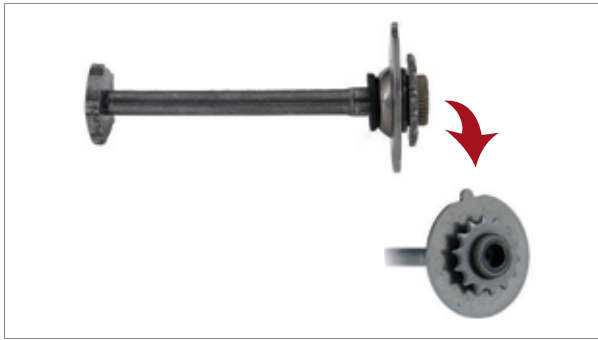

SM7 TYPE (M2/7514-7515)

Caliper Adjusting Shaft (Without Spring)

CHEEFT NUMBER	CH1104
OEM NUMBER