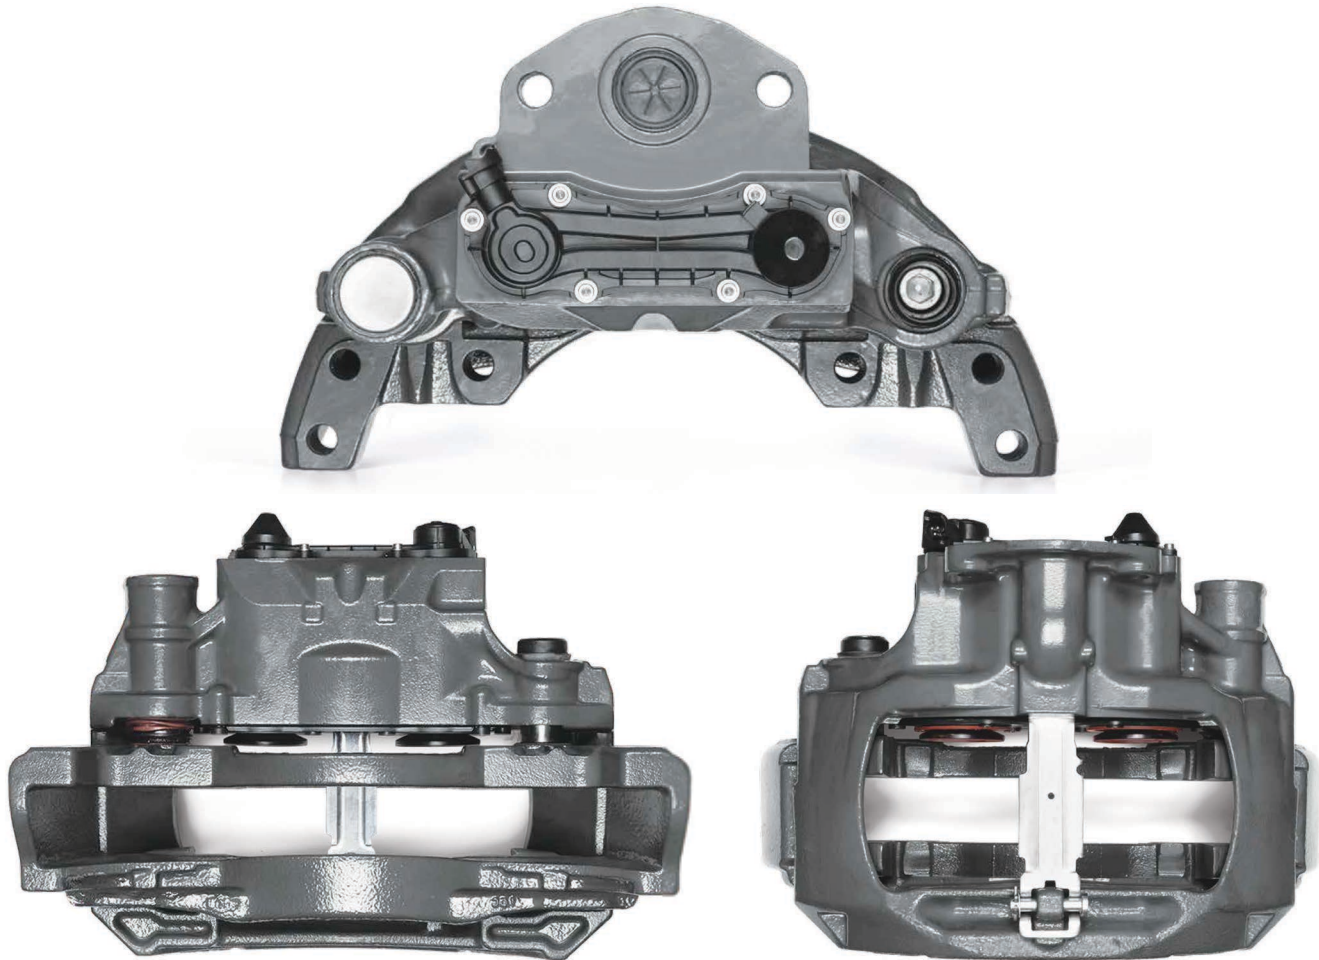

COMPLETE BRAKE CALIPER

Complete Brake Caliper

**CHEEFT
NUMBER**

CHF1122

Complete Brake
Caliper