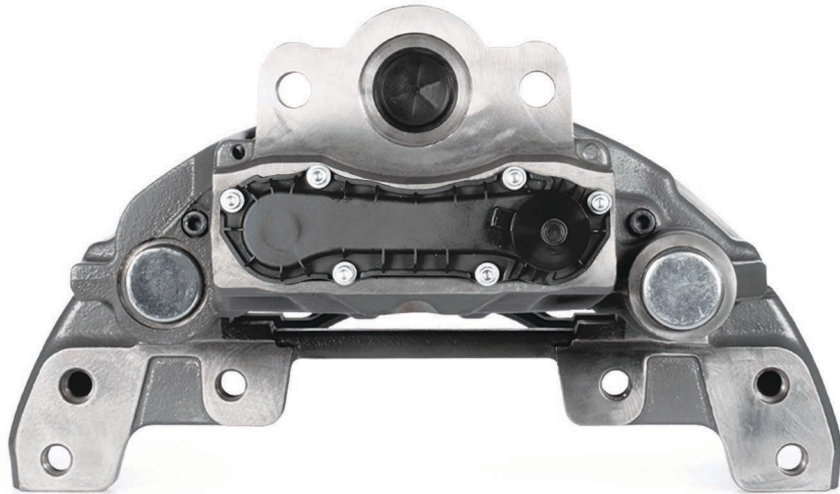

COMPLETE BRAKE CALIPER

Complete Brake Caliper

**CHEEFT
NUMBER**

CHF1113

Complete Brake
Caliper