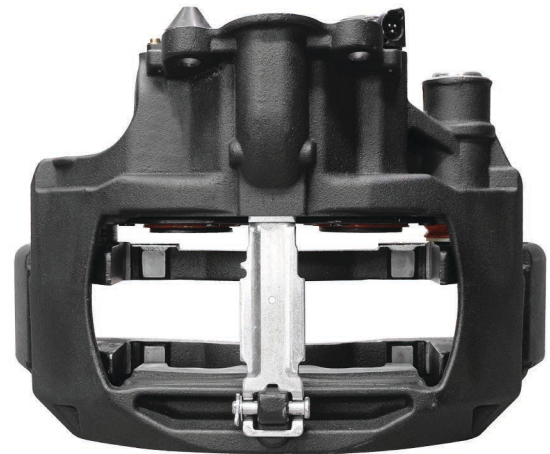

COMPLETE BRAKE CALIPER

Complete Brake Caliper

**CHEEFT
NUMBER**

CHF1128

Complete Brake
Caliper