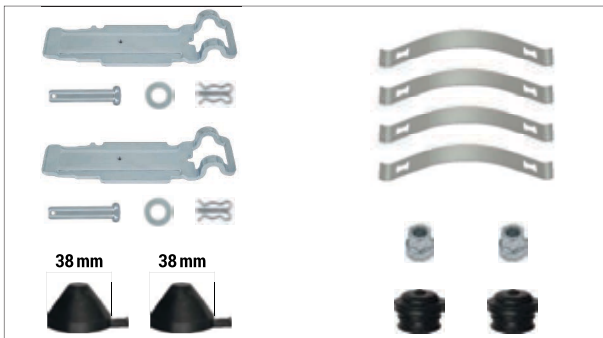

Caliper Pad Retainer Repair Kit	
CHEEFT NUMBER	CH1051
OEM NUMBER