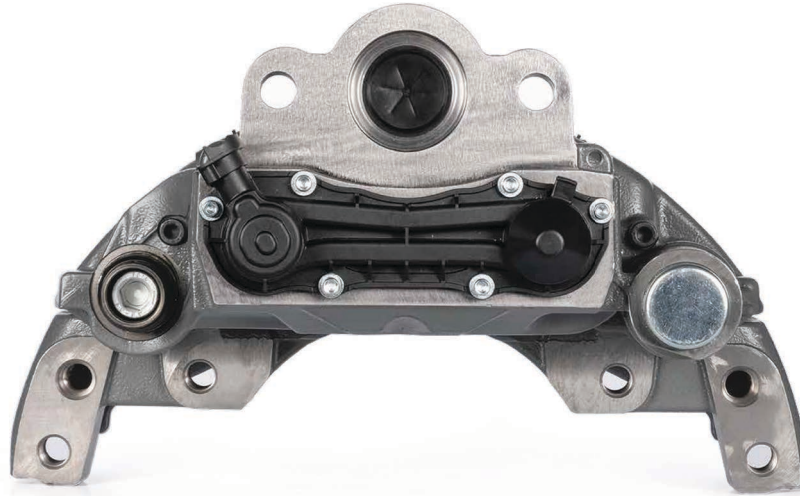

COMPLETE BRAKE CALIPER

Complete Brake Caliper

**CHEEFT
NUMBER**

CHF1108

Complete Brake
Caliper

CALIPER SETS /

SN6 Left

Caliper Complete Mechanism Repair Kit (SN6)
CHS1138

Caliper Complete Mechanism Repair Kit (SK7)
CHS1137

Caliper Complete Repair Set (SN6 - Mercedes)
CHS1023

OEM NUMBER

KNOR - BREMSE

BPW

K013174
SN6529

0536270361

CARRIER : CH1212

ADDITIONAL INFO :