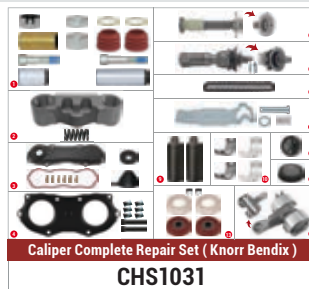

SK7 Right

/ CALIPER SETS

OEM NUMBER	
KNOR - BREMSE	SAF
K012634	3080005420
K003401	
K013874	
SK7012	
SK7052RC	
CARRIER	: CH1220
ADDITIONAL INFO	: