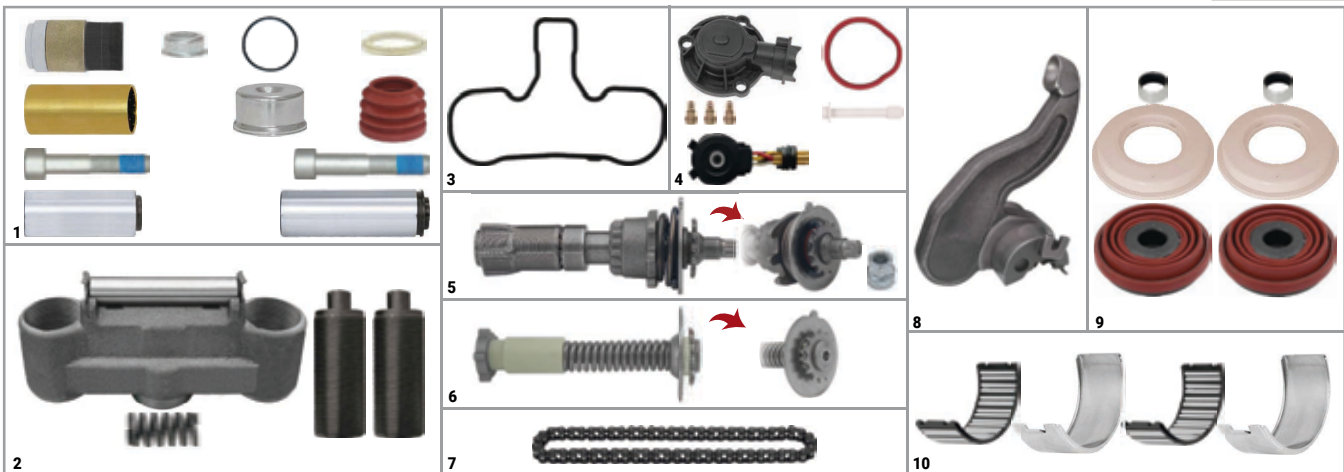

CALIPER COMPLETE REPAIR SET (SB7 - MAN)

CHEEFT NUMBER

CHS1026

NO	CHEEFT NO	DESCRIPTIONS	QTY
1	CH1003	Caliper Guides & Seals Repair Kit	1
2	CH1163	Caliper Bridge Assembly Kit	1
3	CH1088	Caliper Body Seal	1
4	CH1081	Caliper Plastic Cover (3 Cables Sensor - Man)	1
5	CH1209	Caliper Adjusting Mechanism (Original Type)	1
6	CH1030	Caliper Adjusting Shaft (with Spring)	1
7	CH1031	Caliper Chain (29 Links)	1

NO	CHEEFT NO	DESCRIPTIONS	QTY
8	CH1190	Caliper Lever	1
9	CH1016	Caliper Piston Tappet & Seals Repair Kit	1
10	CH1168	Caliper Roller Bearings	1