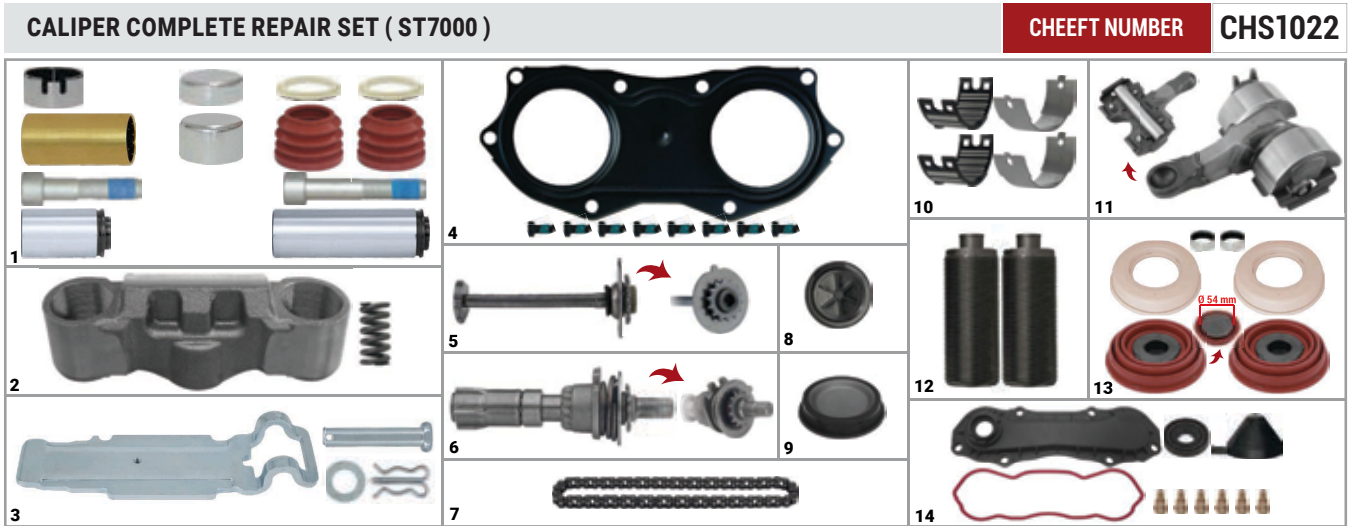

SN6/SN7/SK7/NA7/ST7 TYPE

SN6/SN7/SK7/NA7/ST7 TYPE

NO	CHEEFT NO	DESCRIPTIONS	QTY	NO	CHEEFT NO	DESCRIPTIONS	QTY
1	CH1164	Caliper Guides & Seals Repair Kit	1	8	CH1623	Actuator Seal Ø42 mm	1
2	CH1042	Caliper Bridge Assembly	1	9	CH1586	Plug Ø55/50 x 11 mm	1
3	CH1028	Caliper Pad Retainer Repair Kit	1	10	CH1069	Roller Bearings	1
4	CH1045	Caliper Cover	1	11	CH1106	ST7 Type Caliper Lever	1
5	CH1104	Caliper Adjusting Shaft (without Spring)	1	12	CH1009	Caliper Calibration Bolt	1
6	CH1029	Caliper Adjusting Mechanism	1	13	CH1056	Caliper Piston Tappet & Seals Repair Kit	1
7	CH1031	Caliper Chain (29 Links)	1	14	CH1019	Caliper Plastic Cover (Without Sensor)	1