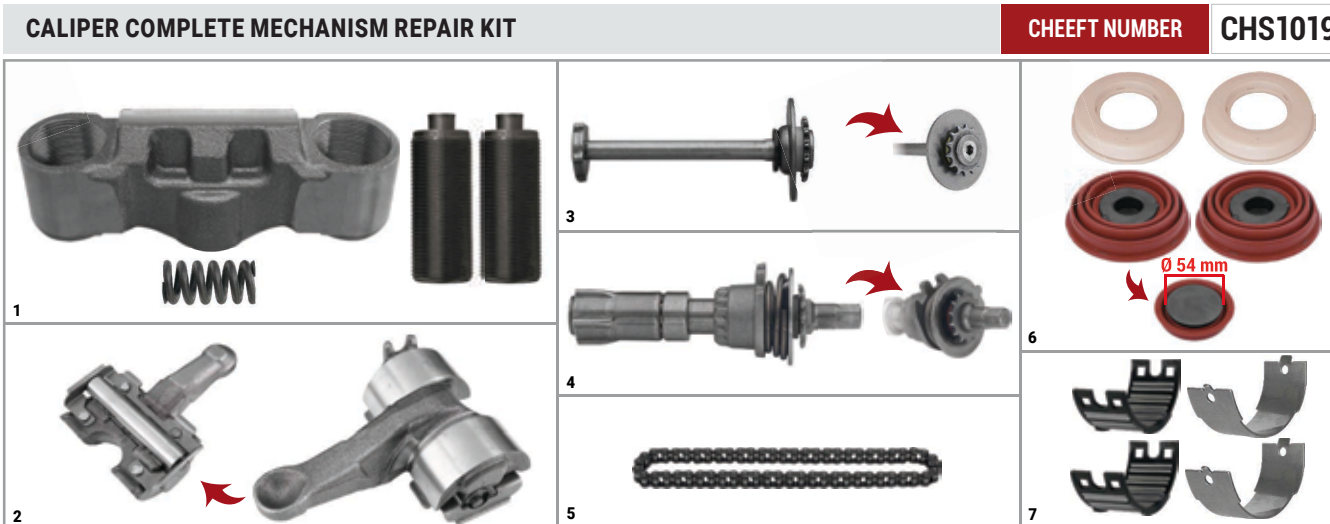

NO	CHEEFT NO	DESCRIPTIONS	QTY	NO	CHEEFT NO	DESCRIPTIONS	QTY
1	CH1172	Caliper Bridge Assembly Kit	1	5	CH1031	Caliper Chain (29 Links)	1
2	CH1058	Caliper Lever (Angle 0° - 124 mm)	1	6	CH1056	Caliper Piston Tappet & Seals Repair Kit	1
3	CH1034	Caliper Adjusting Shaft (without Spring)	1	7	CH1069	Roller Bearings	1
4	CH1029	Caliper Adjusting Mechanism	1