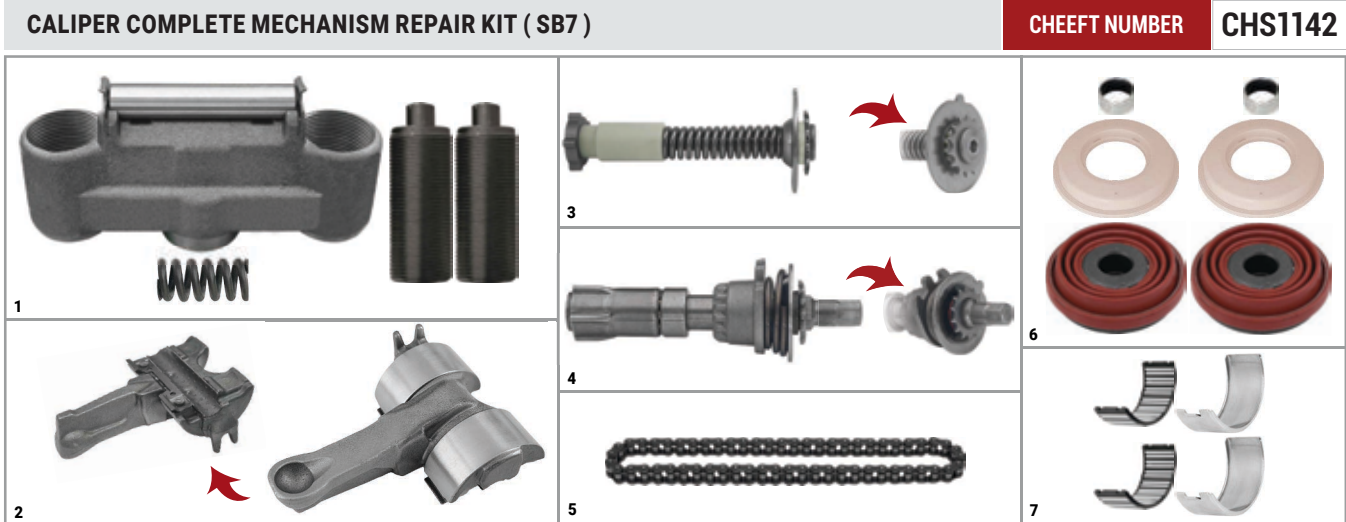

SB6/SB7 TYPE

NO	CHEEFT NO	DESCRIPTIONS	QTY	NO	CHEEFT NO	DESCRIPTIONS	QTY
1	CH1163	Caliper Bridge Assembly Kit	1	5	CH1031	Caliper Chain (29 Links)	1
2	CH1206	Caliper Lever (Angle 12° - 122 mm)	1	6	CH1016	Caliper Piston Tappet & Seals Repair Kit	1
3	CH1030	Caliper Adjusting Shaft (with Spring)	1	7	CH1168	Caliper Roller Bearings	1
4	CH1029	Caliper Adjusting Mechanism	1