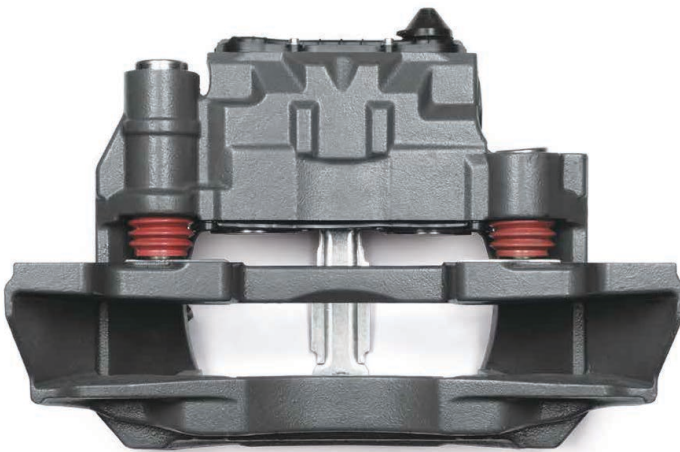

COMPLETE BRAKE CALIPER

Complete Brake Caliper

**CHEEFT
NUMBER**

CHF1112

Complete Brake
Caliper