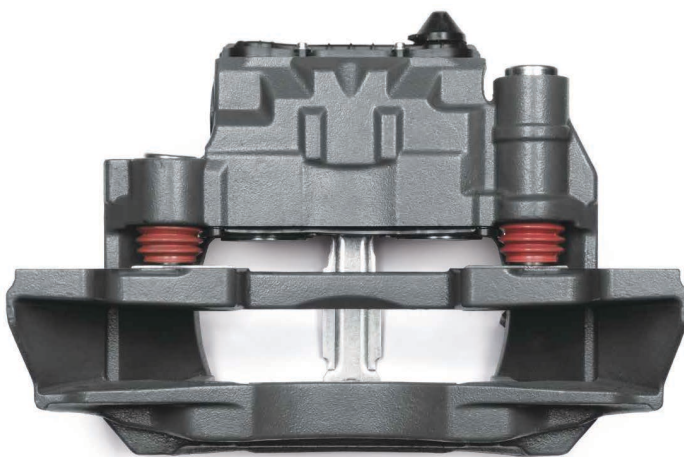

COMPLETE BRAKE CALIPER

Complete Brake Caliper

**CHEEFT
NUMBER**

CHF1113

Complete Brake
Caliper