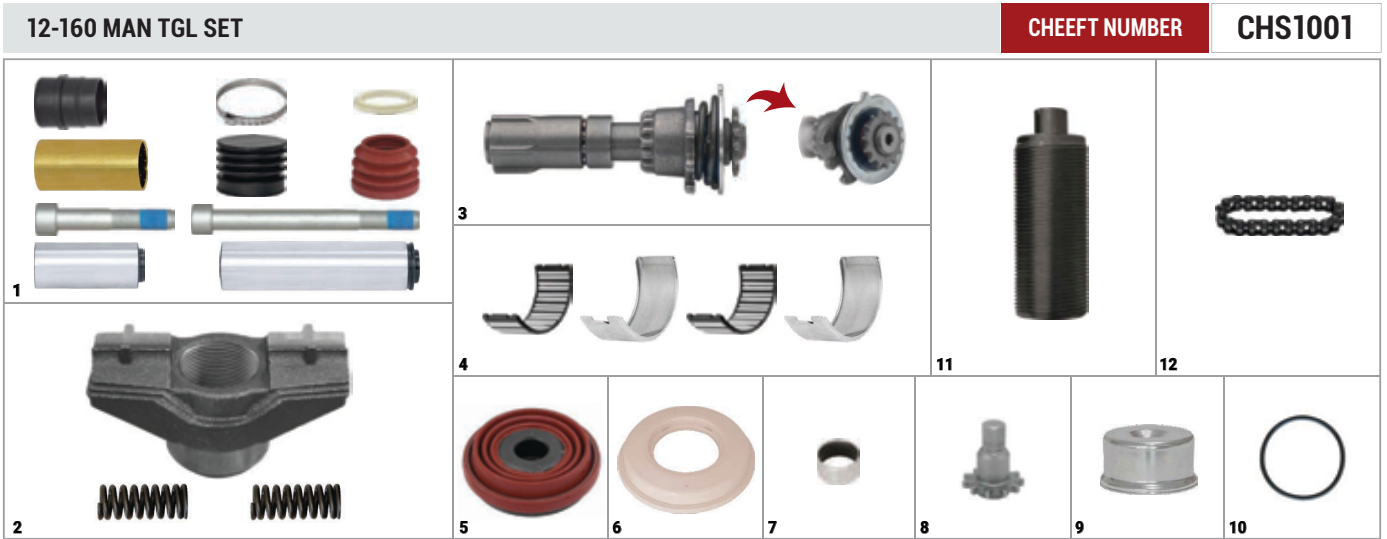

SB5 TYPE

NO	CHEEFT NO	DESCRIPTIONS	QTY
1	CH1002	Caliper Guides & Seals Repair Kit	1
2	CH1014	Caliper Bridge Assembly	1
3	CH1064	Caliper Adjusting Mechanism	1
4	CH1168	Caliper Roller Bearings	1
5	CH1533	Tappet & Boot Assembly Ø74 mm	1
6	CH1537	Inner Seal (for Ø74 mm)	1
7	CH1520	Teflon Bush Ø18 X Ø16 X 10 mm	1

NO	CHEEFT NO	DESCRIPTIONS	QTY
8	CH1012	Caliper Adjusting Shaft	1
9	CH1541	Steel Cap Ø54 x 28 mm	1
10	CH1553	O-ring	1
11	CH1008	Caliper Calibration Bolt	1
12	CH1169	Caliper Chain (12 Links)	1