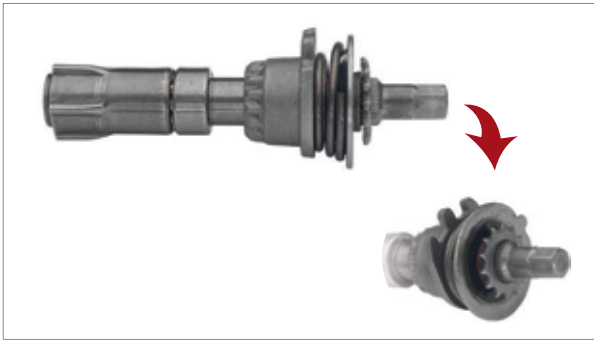

SN6/SN7/SK7/NA7/ST7 TYPE

SN5/SN6/SN7/SK7
NA7/ST7 TYPE

Caliper Adjusting Mechanism

CHEEFT NUMBER CH1029

OEM NUMBER CKSK.10.30