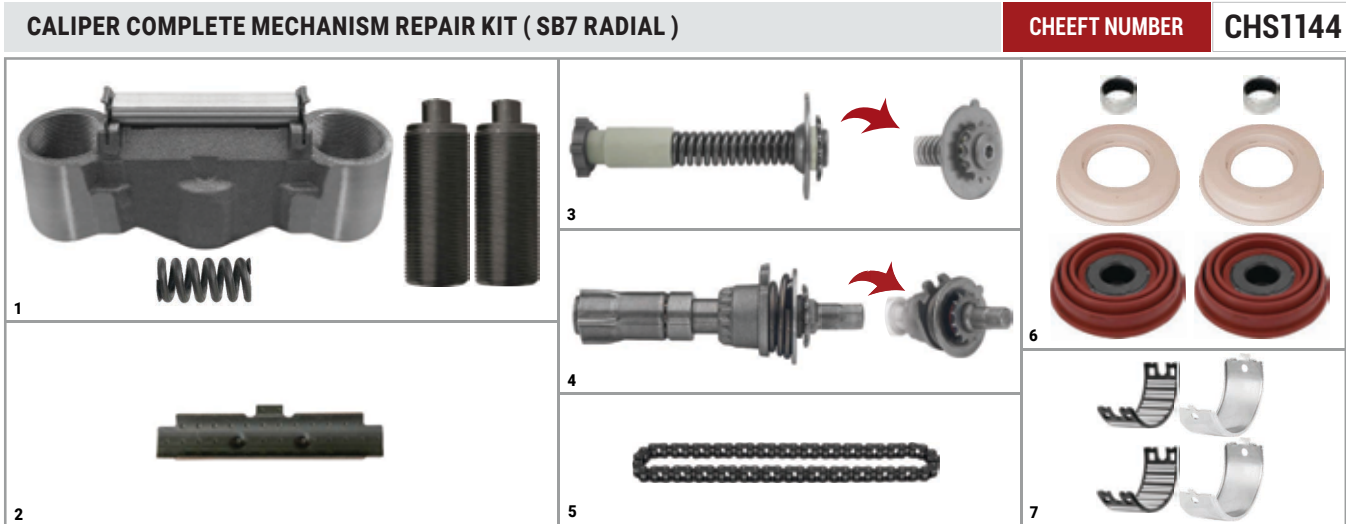

NO	CHEEFT NO	DESCRIPTIONS	QTY	NO	CHEEFT NO	DESCRIPTIONS	QTY
1	CH1161	Caliper Bridge Assembly Kit	1	5	CH1031	Caliper Chain (29 Links)	1
2	CH1597	Lever Bearing	1	6	CH1127	Caliper Piston Tappet & Seals Repair Kit	1
3	CH1030	Caliper Adjusting Shaft (with Spring)	1	7	CH1005	Caliper Roller Bearings	1
4	CH1029	Caliper Adjusting Mechanism	1