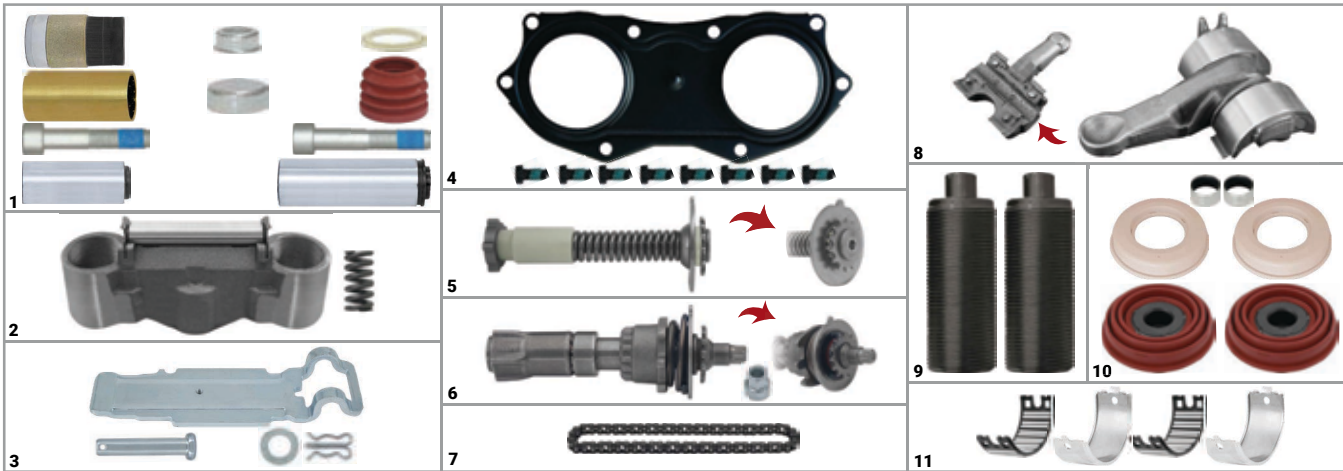

SETS

KNRR SETS

CALIPER COMPLETE REPAIR SET (MAN)

CHEEFT NUMBER

CHS1021

NO	CHEEFT NO	DESCRIPTIONS	QTY	NO	CHEEFT NO	DESCRIPTIONS	QTY
1	CH1039	Caliper Guides & Seals Repair Kit	1	8	CH1043	Caliper Lever (Angle 0° - 124 mm)	1
2	CH1041	Caliper Bridge Assembly	1	9	CH1008	Caliper Calibration Bolt	2
3	CH1028	Caliper Pad Retainer Repair Kit	1	10	CH1127	Caliper Piston Tappet & Seals Repair Kit	1
4	CH1045	Caliper Cover	1	11	CH1005	Caliper Roller Bearings	1
5	CH1030	Caliper Adjusting Shaft (with Spring)	1				
6	CH1209	Caliper Adjusting Mechanism (Original Type)	1				
7	CH1031	Caliper Chain (29 Links)	1