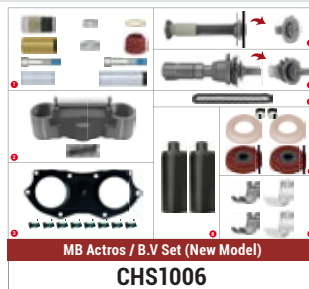

COMPLETE BRAKE CALIPER

Complete Brake Caliper

**CHEEFT
NUMBER**

CHF1133

Complete Brake
Caliper

CALIPER SETS /

22.5 Inch Mercedes SN7 Left

Caliper Complete Mechanism Repair Kit (SN7)
CHS1133