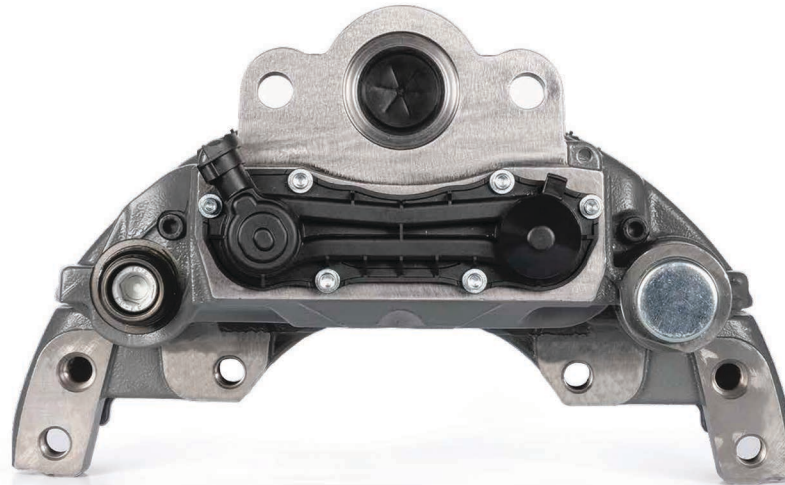

COMPLETE BRAKE CALIPER

Complete Brake Caliper

**CHEEFT
NUMBER**

CHF1106

Complete Brake
Caliper

CALIPER SETS /

SN6 Left

Caliper Complete Mechanism Repair Kit (SN6)
CHS1138

Caliper Complete Mechanism Repair Kit (SK7)
CHS1137

Caliper Complete Repair Set (SN6 - Mercedes)
CHS1023

OEM NUMBER	
KNOR - BREMSE	SCHMITZ CARGOBULL
K013174	3080000723
K001442	
K001444	
CARRIER	: CH1232
ADDITIONAL INFO	: