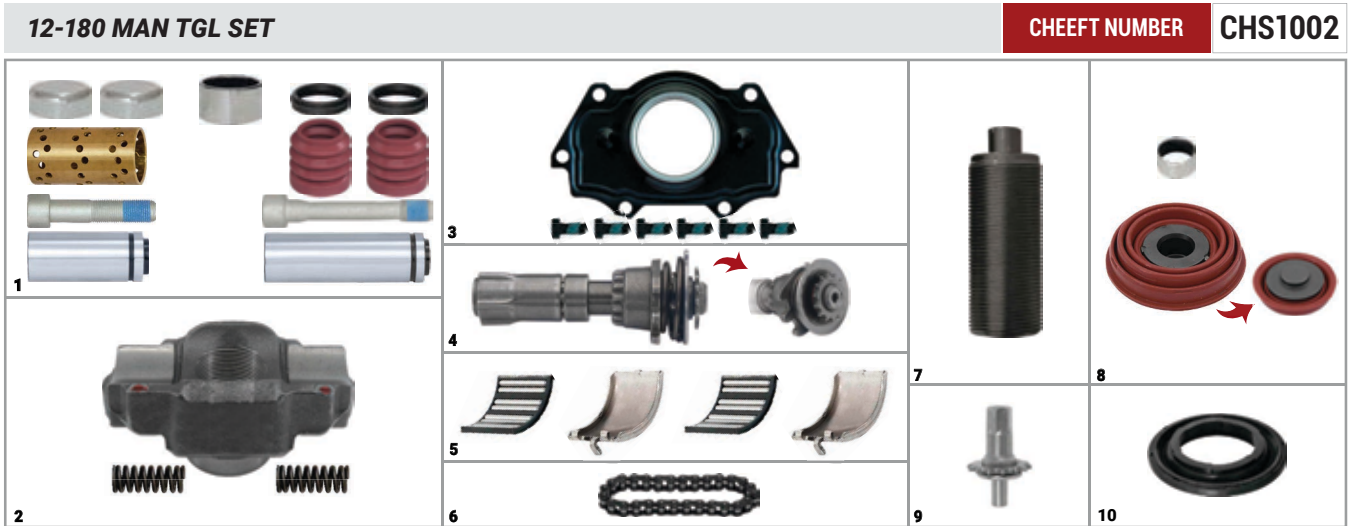

Caliper Calibration Bolt

CHEEFT NUMBER

CH1008

OEM NUMBER

SN5 TYPE

SN5/SN6/SN7/SK7
NA7/ST7 TYPE

NO	CHEEFT NO	DESCRIPTIONS	QTY	NO	CHEEFT NO	DESCRIPTIONS	QTY
1	CH1173	Caliper Guides & Seals Repair Kit	1	8	CH1001	Caliper Piston Tappet Repair Kit	1
2	CH1177	Caliper Bridge Assembly	1	9	CH1175	Caliper Adjusting Shaft	1
3	CH1047	Caliper Cover	1	10	CH1560	Bridge Cover Gaiter	1
4	CH1013	Caliper Adjusting Mechanism	1				
5	CH1174	Caliper Roller Bearings	1				
6	CH1007	Caliper Chain (14 Links)	1				
7	CH1008	Caliper Calibration Bolt	1				