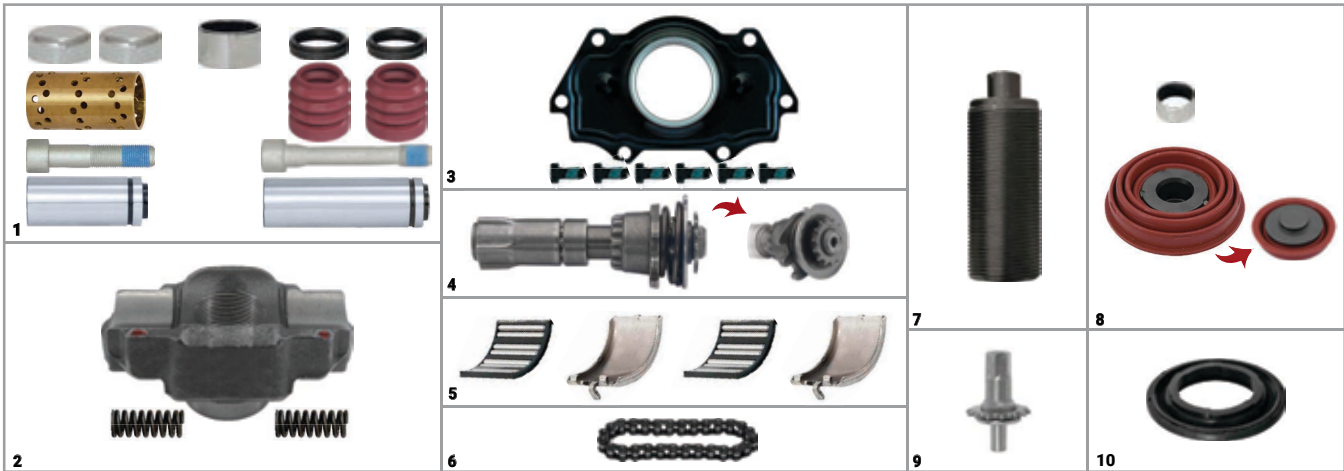

SETS

12-180 MAN TGL SET

CHEEFT NUMBER

CHS1002

NO	CHEEFT NO	DESCRIPTIONS	QTY	NO	CHEEFT NO	DESCRIPTIONS	QTY
1	CH1173	Caliper Guides & Seals Repair Kit	1	8	CH1001	Caliper Piston Tappet Repair Kit	1
2	CH1177	Caliper Bridge Assembly	1	9	CH1175	Caliper Adjusting Shaft	1
3	CH1047	Caliper Cover	1	10	CH1560	Bridge Cover Gaiter	1
4	CH1013	Caliper Adjusting Mechanism	1				
5	CH1174	Caliper Roller Bearings	1				
6	CH1007	Caliper Chain (14 Links)	1				
7	CH1008	Caliper Calibration Bolt	1