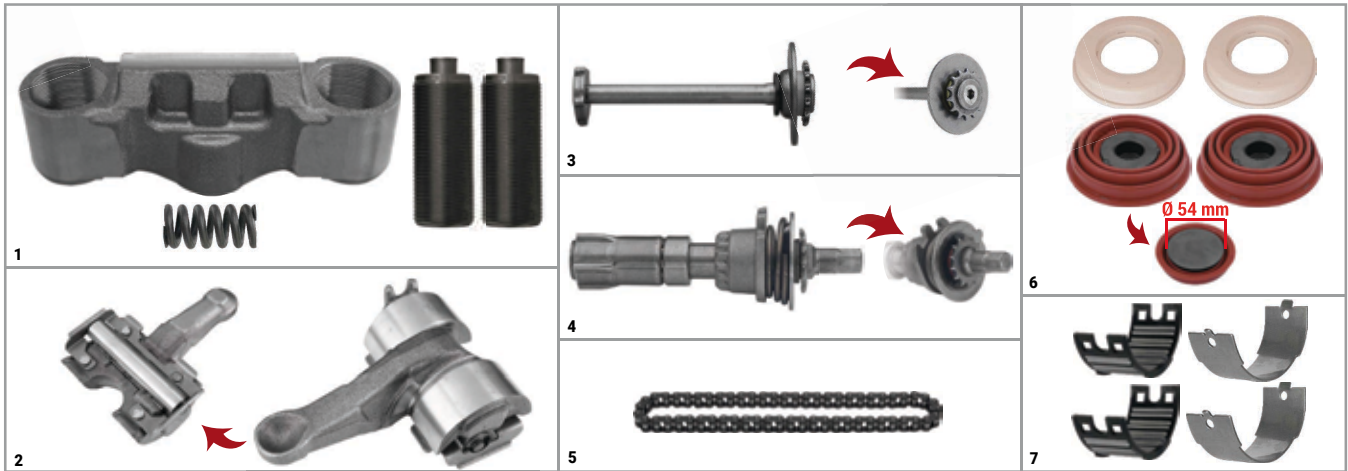

SETS

KNRR SETS

CALIPER COMPLETE MECHANISM REPAIR KIT **CHEEFT NUMBER** **CHS1019**

NO	CHEEFT NO	DESCRIPTIONS	QTY	NO	CHEEFT NO	DESCRIPTIONS	QTY
1	CH1172	Caliper Bridge Assembly Kit	1	5	CH1031	Caliper Chain (29 Links)	1
2	CH1058	Caliper Lever (Angle 0° - 124 mm)	1	6	CH1056	Caliper Piston Tappet & Seals Repair Kit	1
3	CH1034	Caliper Adjusting Shaft (without Spring)	1	7	CH1069	Roller Bearings	1
4	CH1029	Caliper Adjusting Mechanism	1