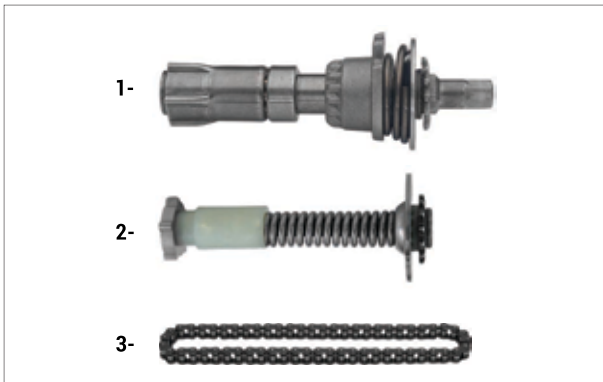

CHEEFT NUMBER

CH1105

OEM NUMBER

CHEEFT NUMBER CH1201

Caliper Adjusting Mechanism Kit

OEM NUMBER

NO	CHEEFT NO	DESCRIPTIONS	DIMENSION	QTY
1	CH1029	ADJUSTING MECHANISM		1
2	CH1030	ADJUSTING SHAFT (WITH SPRING)		1
3	CH1031	CHAIN (29 LINKS)		1