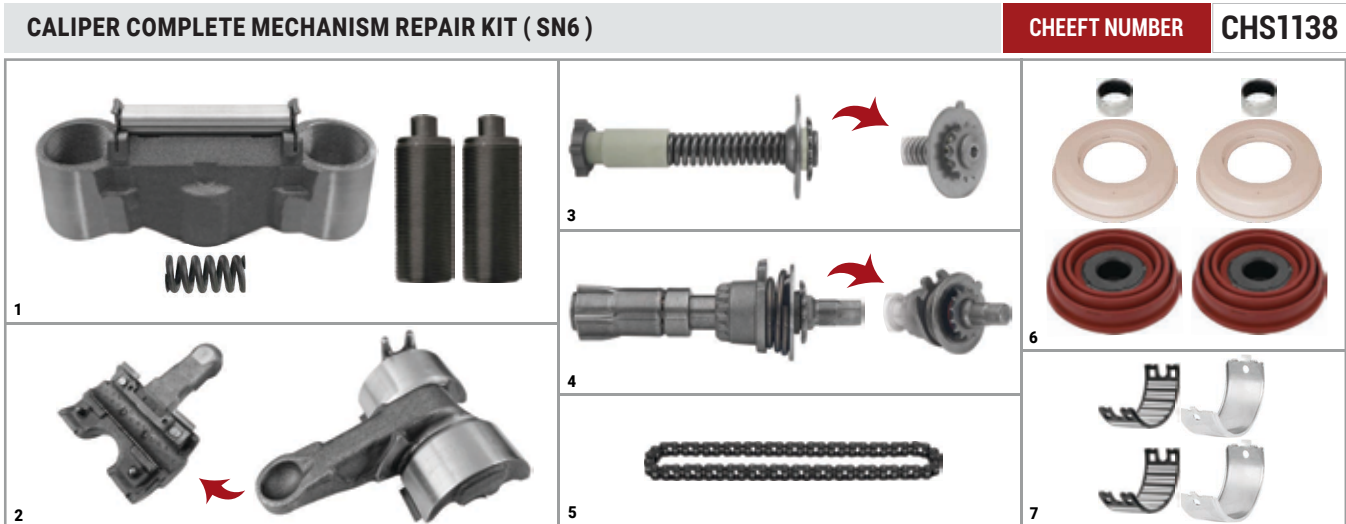

SN6/SN7/SK7/NA7/ST7 TYPE

SN5/SN6/SN7/SK7
NA7/ST7 TYPE

NO	CHEEFT NO	DESCRIPTIONS	QTY	NO	CHEEFT NO	DESCRIPTIONS	QTY
1	CH1161	Caliper Bridge Assembly Kit	1	5	CH1031	Caliper Chain (29 Links)	1
2	CH1044	Caliper Lever (Angle 0° - 113 mm)	1	6	CH1127	Caliper Piston Tappet & Seals Repair Kit	1
3	CH1030	Caliper Adjusting Shaft (with Spring)	1	7	CH1005	Caliper Roller Bearings	1
4	CH1029	Caliper Adjusting Mechanism	1