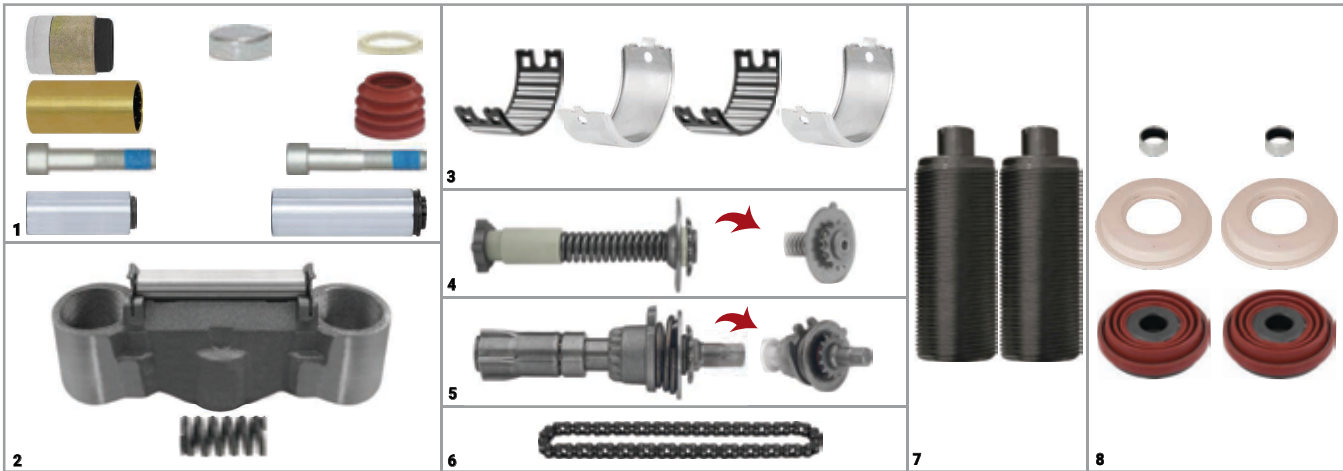

SETS

MB AXOR SET (NEW MODEL)

CHEEFT NUMBER

CHS1008

NO	CHEEFT NO	DESCRIPTIONS	QTY
1	CH1040	Caliper Guides & Seals Repair Kit	1
2	CH1041	Caliper Bridge Assembly	1
3	CH1005	Caliper Roller Bearings	1
4	CH1030	Caliper Adjusting Shaft (with Spring)	1
5	CH1029	Caliper Adjusting Mechanism	1
6	CH1031	Caliper Chain (29 Links)	1
7	CH1008	Caliper Calibration Bolt	2

NO	CHEEFT NO	DESCRIPTIONS	QTY
8	CH1016	Caliper Piston Tappet & Seals Repair Kit	1