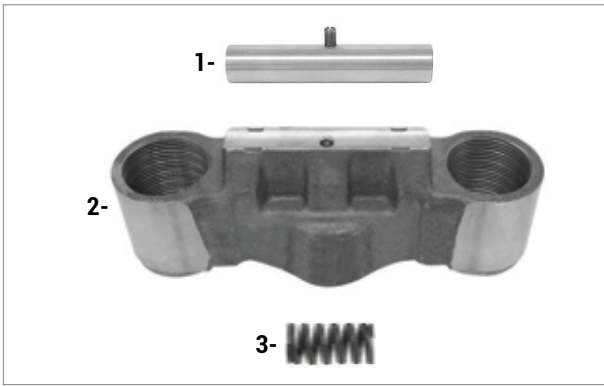

SN6/SN7/SK7/NA7/ST7 TYPE

SN6/SN7/SK7/NA7/ST7 TYPE

CHEEFT NUMBER CH1342

Caliper Bridge Assembly

OEM NUMBER

NO	CHEEFT NO	DESCRIPTIONS	DIMENSION	QTY
1	CH1894	Roller Bearing Pin	Ø16 x 85 mm	1
2	CH1893	Caliper Bridge Assembly		1
3	CH1571	SPRING	Ø25 x 49 mm	1