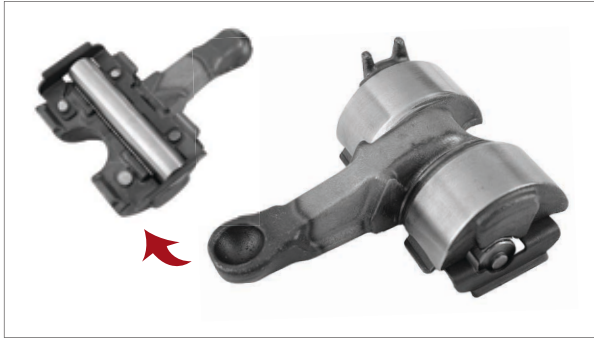

SN6/SN7/SK7/NA7/ST7 TYPE

SN6/SN7/SK7
NA7/ST7 TYPE

ST7 Type Caliper Lever

CHEEFT NUMBER CH1106

OEM NUMBER