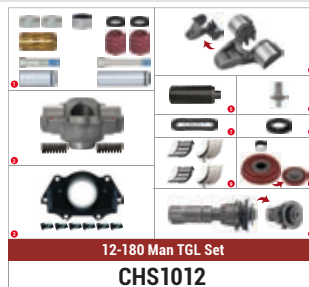

OEM NUMBER	
KNORR	KNORR
SN5040	K100197
SN5001	K016626
SN5041	K016618
K102548	K015972
K016621	K011237
K011180	K001944
K100201	K001942
CARRIER	: CH1243
ADDITIONAL INFO	: