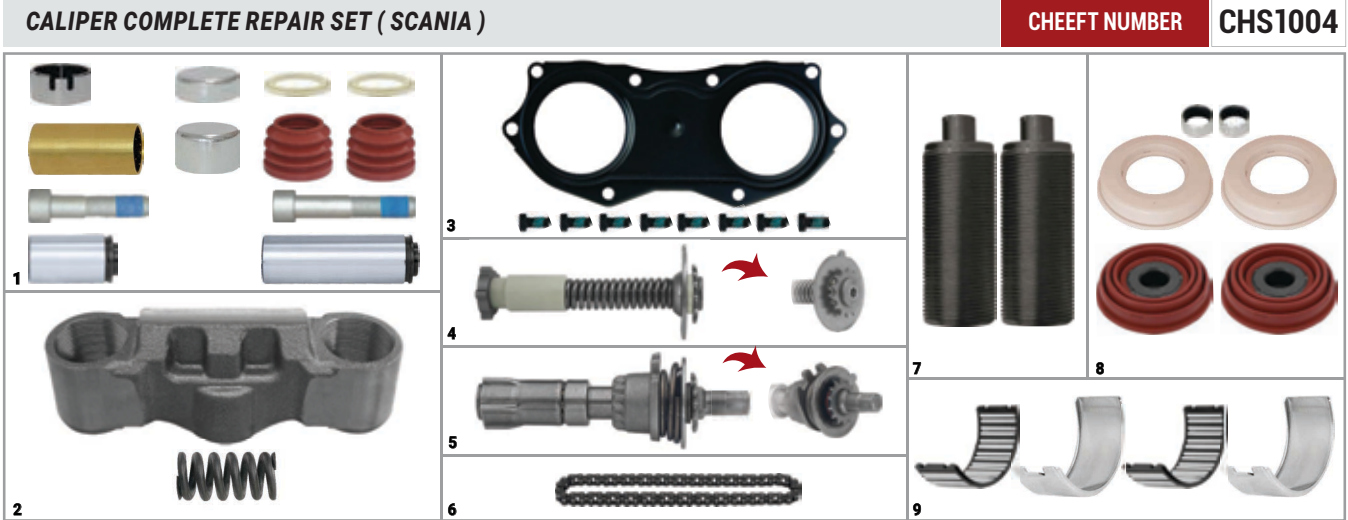

SN6/SN7/SK7/NA7/ST7 TYPE

SN5/SN6/SN7/SK7
NA7/ST7 TYPE

NO	CHEEFT NO	DESCRIPTIONS	QTY	NO	CHEEFT NO	DESCRIPTIONS	QTY
1	CH1164	Caliper Guides & Seals Repair Kit	1	8	CH1127	Caliper Piston Tappet & Seals Repair Kit	1
2	CH1042	Caliper Bridge Assembly	1	9	CH1168	Caliper Roller Bearings	1
3	CH1045	Caliper Cover	1				
4	CH1030	Caliper Adjusting Shaft (with Spring)	1				
5	CH1029	Caliper Adjusting Mechanism	1				
6	CH1031	Caliper Chain (29 Links)	1				
7	CH1008	Caliper Calibration Bolt	2