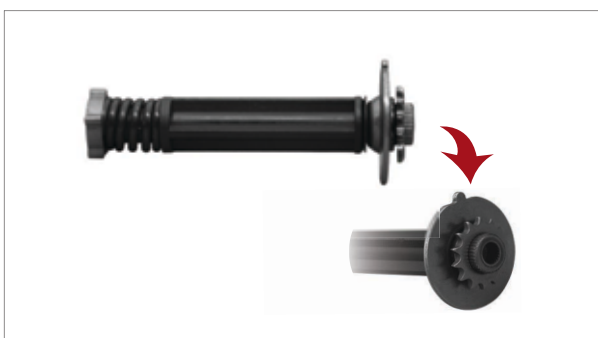

Mechanism With Spring New Type	
CHEEFT NUMBER	CH1222
OEM NUMBER