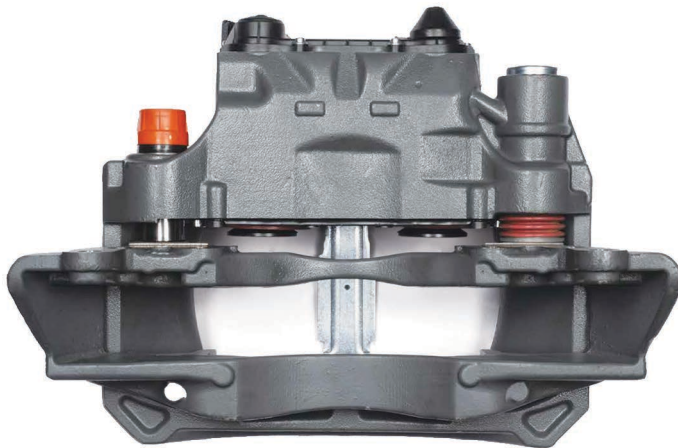

COMPLETE BRAKE CALIPER

Complete Brake Caliper

**CHEEFT
NUMBER**

CHF1117

Complete Brake
Caliper

CALIPER SETS /

SL7 Left