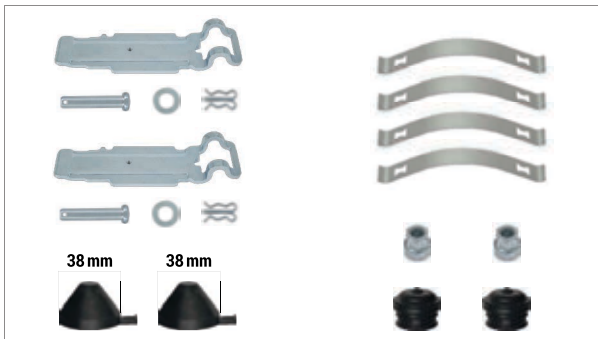

Caliper Pad Retainer Repair Kit	
CHEEFT NUMBER	CH1051
OEM NUMBER