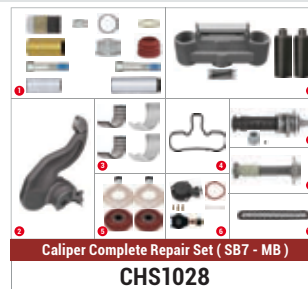

SB7 Radial Right

/ CALIPER SETS

OEM NUMBER	
KNORR - BREMSE	MAN
K002962	81508046490
SB7456RC	MB
K147310X50	A6274300290
K017385	SCANIA
K118607K55	1731223
K064514	
CARRIER	: CH1213
ADDITIONAL INFO	: