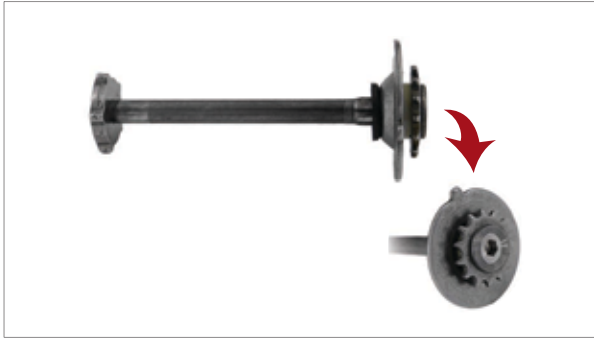

Caliper Adjusting Shaft (Without Spring)

CHEEFT NUMBER

CH1105

OEM NUMBER