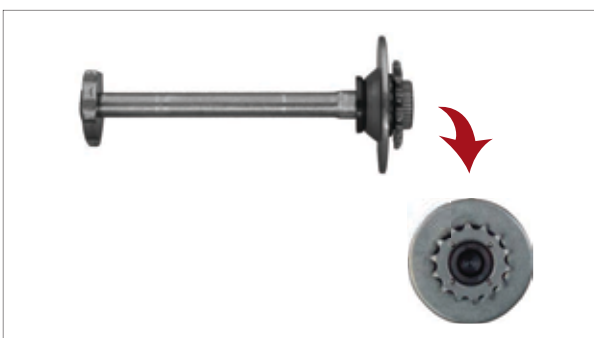

CHEEFT NUMBER **CH1101**

OEM NUMBER **N115837529K081653 - N101780354K075881
- N101356748**

Caliper Adjusting Mechanism (New Model)

CHEEFT NUMBER **CH1111**

OEM NUMBER **N122701482**

Caliper Adjusting Shaft (Without Spring)