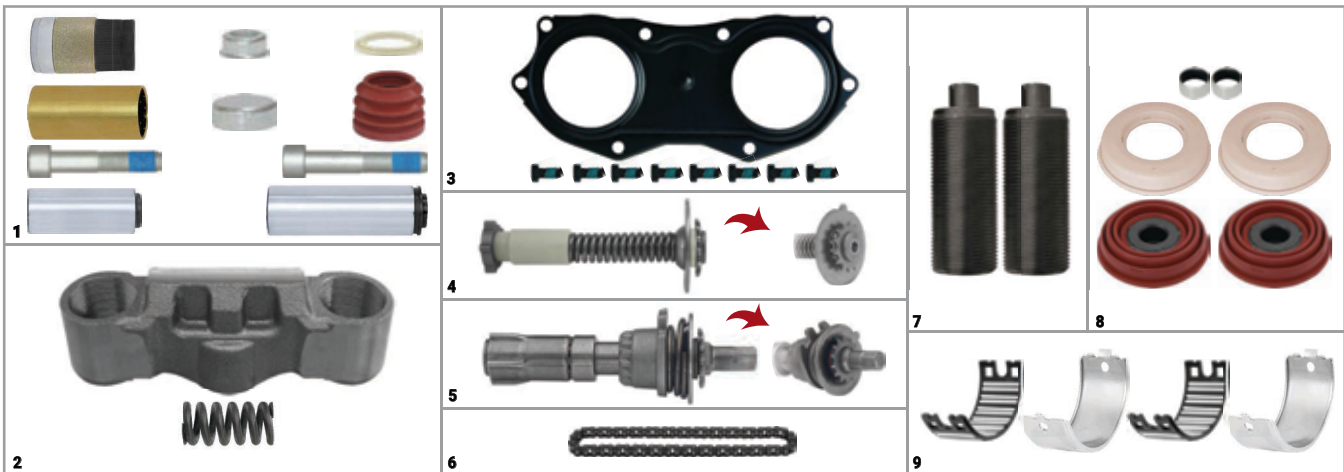

CALIPER COMPLETE REPAIR SET

CHEEFT NUMBER

CHS1014

NO	CHEEFT NO	DESCRIPTIONS	QTY
1	CH1039	Caliper Guides & Seals Repair Kit	1
2	CH1042	Caliper Bridge Assembly	1
3	CH1045	Caliper Cover	1
4	CH1030	Caliper Adjusting Shaft (with Spring)	1
5	CH1029	Caliper Adjusting Mechanism	1
6	CH1031	Caliper Chain (29 Links)	1
7	CH1008	Caliper Calibration Bolt	2

NO	CHEEFT NO	DESCRIPTIONS	QTY
8	CH1127	Caliper Piston Tappet & Seals Repair Kit	1
9	CH1005	Caliper Roller Bearings	1