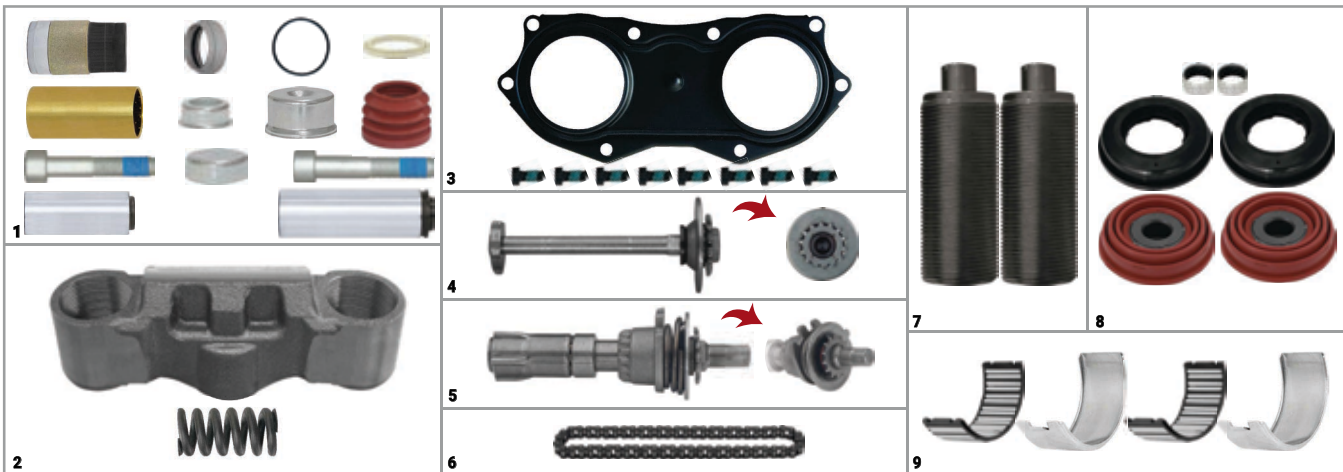

CALIPER COMPLETE REPAIR SET (ST7)

CHEEFT NUMBER

CHS1010

NO	CHEEFT NO	DESCRIPTIONS	QTY
1	CH1203	Caliper Guides & Seals Repair Kit	1
2	CH1042	Caliper Bridge Assembly	1
3	CH1045	Caliper Cover	1
4	CH1052	Caliper Adjusting Shaft (without Spring)	1
5	CH1029	Caliper Adjusting Mechanism	1
6	CH1031	Caliper Chain (29 Links)	1
7	CH1008	Caliper Calibration Bolt	2

NO	CHEEFT NO	DESCRIPTIONS	QTY
8	CH1223	Caliper Piston Tappet & Seals Repair Kit	1
9	CH1168	Caliper Roller Bearings	1