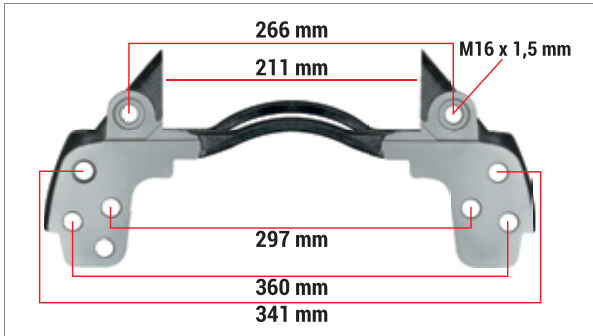

Iveco Truck (Left)

CHEEFT NUMBER **CH1257**

OEM NUMBER **K002313**