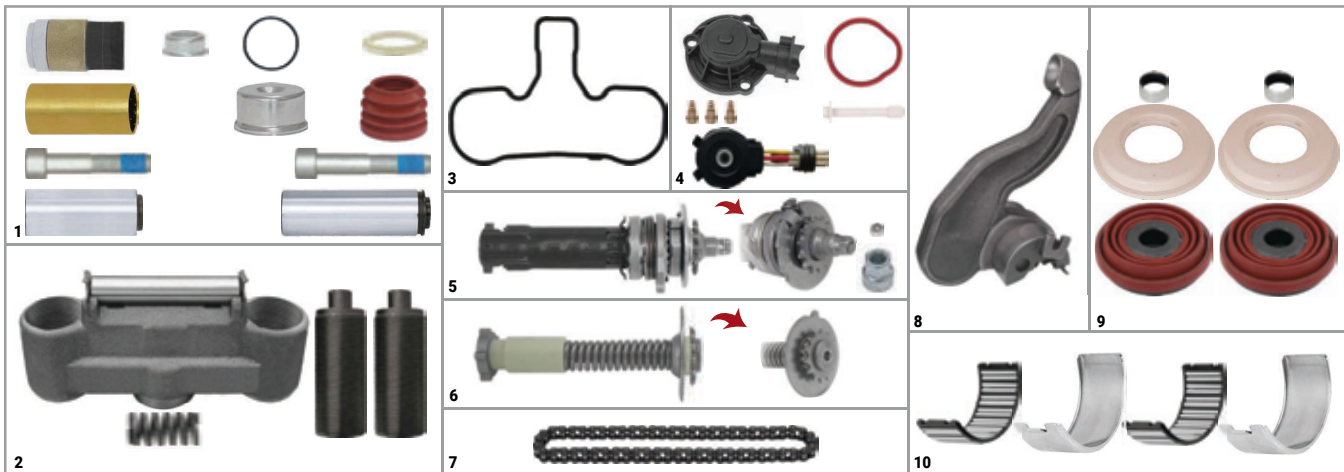

CALIPER COMPLETE MECHANISM REPAIR KIT (ST7)

CHEEFT NUMBER

CHS1028

NO	CHEEFT NO	DESCRIPTIONS	QTY
1	CH1003	Caliper Guides & Seals Repair Kit	1
2	CH1163	Caliper Bridge Assembly Kit	1
3	CH1088	Caliper Body Seal	1
4	CH1072	Caliper Plastic Cover (3 Cables Sensor - MB)	1
5	CH1101	Caliper Adjusting Mechanism	1

NO	CHEEFT NO	DESCRIPTIONS	QTY
6	CH1030	Caliper Adjusting Shaft (with Spring)	1
7	CH1031	Caliper Chain (29 Links)	1
8	CH1190	Caliper Lever	1
9	CH1016	Caliper Piston Tappet & Seals Repair Kit	1
10	CH1168	Caliper Roller Bearings	1

KNRR SETS