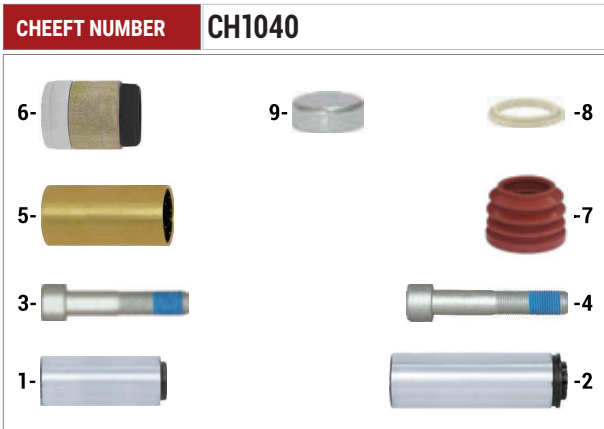

Caliper Guides & Seals Repair Kit

OEM NUMBER

K001915 - K048389K50 - MB 000 420 4682
MAN 81.50822.6034 - 81.50822.6037
SCANIA 1477675 - 1527631 - 2121646 - DAF 1639100

NO	CHEEFT NO	DESCRIPTIONS	DIMENSION	QTY
1	CH1501	GUIDE PIN	Ø32 x 80 mm	1
2	CH1505	GUIDE PIN	Ø36 x 113,70 mm	1
3	CH1513	BOLT	M16 x 1,5 x 80 mm	1
4	CH1514	BOLT	M16 x 1,5 x 87 mm	1
5	CH1521	BRONZE BUSH	Ø40 x Ø36 x 82 mm	1
6	CH1523	METAL-RUBBER BUSH (SHORT)	Ø39 mm (metal end)	1
7	CH1531	INNER BOOT		1
8	CH1551	INNER BOOT RING		1
9	CH1543	STEEL CAP	Ø40 x 14,5 mm	1