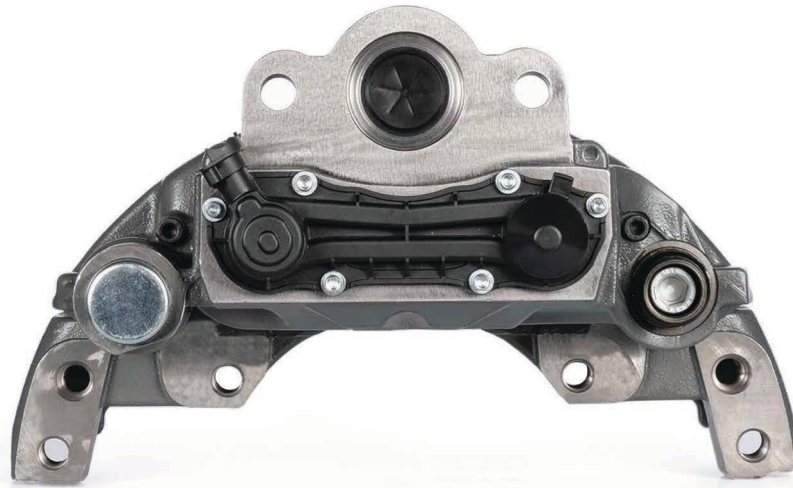

COMPLETE BRAKE CALIPER

Complete Brake Caliper

**CHEEFT
NUMBER**

CHF1105