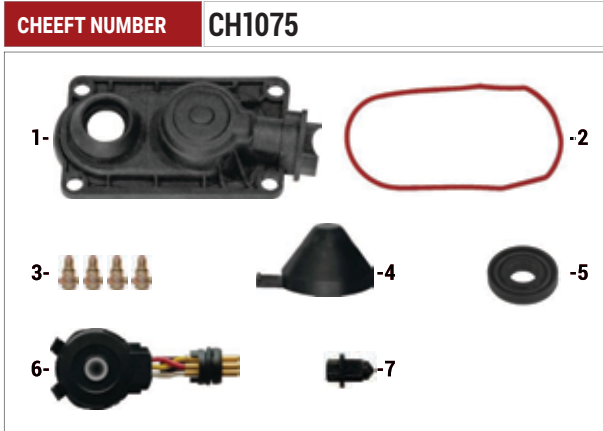

SN5 TYPE

SN5/SN6/SN7/SK7
NA7/ST7 TYPE

Caliper Plastic Cover (2 Cables Sensor)

OEM NUMBER

NO	CHEEFT NO	DESCRIPTIONS	DIMENSION	QTY
1	CH1549	PLASTIC COVER (WITH HOLE)		1
2	CH1565	SENSOR COVER SEAL		1
3	CH1575	SCREW WITH RIVET		4
4	CH1557	PLASTIC COVER CAP	38 mm	1
5	CH1550	SEAL		1
6	CH1547	2 CABLES SENSOR		1
7	CH1646	Sensor Rod (Small)		1