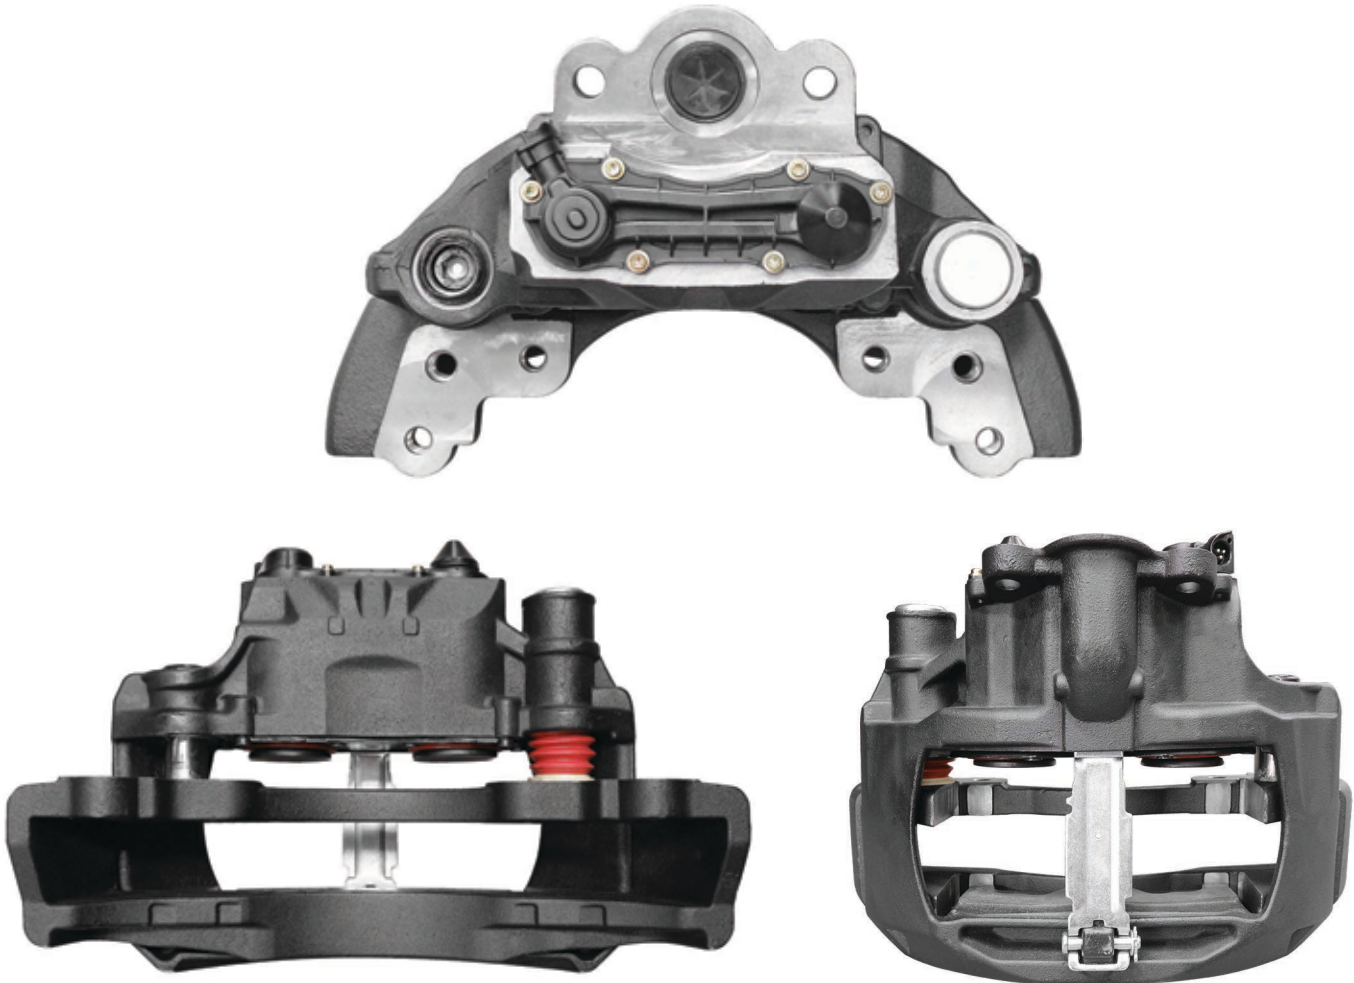

COMPLETE BRAKE CALIPER

Complete Brake Caliper

**CHEEFT
NUMBER**

CHF1133

Complete Brake
Caliper

CALIPER SETS /

22.5 Inch Mercedes SN7 Left

Caliper Complete Mechanism Repair Kit (SN7)
CHS1133