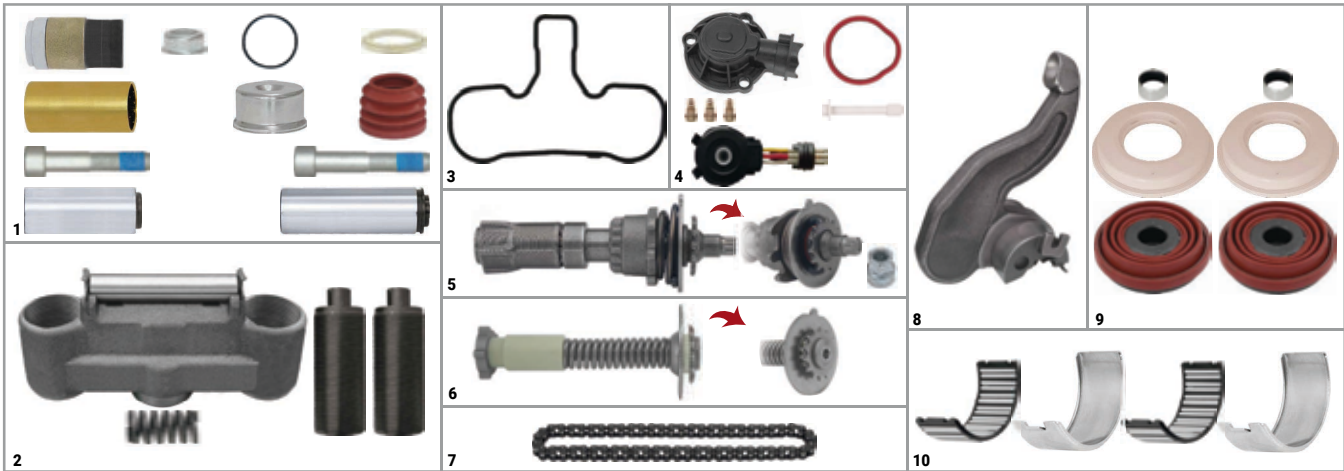

SB7 RADIAL TYPE

CALIPER COMPLETE REPAIR SET (SB7 - MB)

CHEEFT NUMBER

CHS1025

NO	CHEEFT NO	DESCRIPTIONS	QTY
1	CH1003	Caliper Guides & Seals Repair Kit	1
2	CH1163	Caliper Bridge Assembly Kit	1
3	CH1088	Caliper Body Seal	1
4	CH1072	Caliper Plastic Cover (3 Cables Sensor - MB)	1
5	CH1209	Caliper Adjusting Mechanism (Original Type)	1
6	CH1030	Caliper Adjusting Shaft (with Spring)	1
7	CH1031	Caliper Chain (29 Links)	1

NO	CHEEFT NO	DESCRIPTIONS	QTY
8	CH1190	Caliper Lever	1
9	CH1016	Caliper Piston Tappet & Seals Repair Kit	1
10	CH1168	Caliper Roller Bearings	1