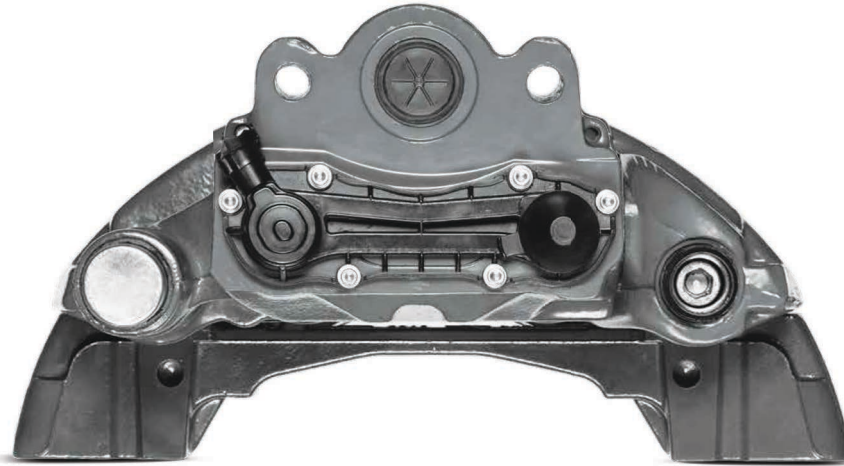

COMPLETE BRAKE CALIPER

Complete Brake Caliper

**CHEEFT
NUMBER**

CHF1109

Complete Brake
Caliper