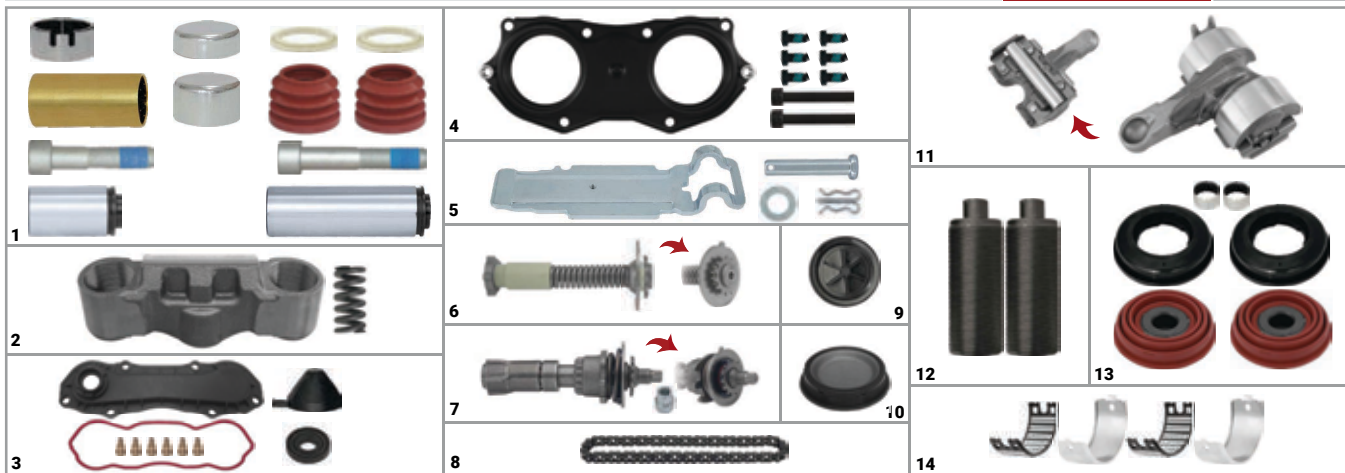

ST6 REPAIR SET

CHEEFT NUMBER

CHS1030

NO	CHEEFT NO	DESCRIPTIONS	QTY	NO	CHEEFT NO	DESCRIPTIONS	QTY
1	CH1164	Caliper Guides & Seals Repair Kit	1	8	CH1031	Caliper Chain (29 Links)	1
2	CH1042	Caliper Bridge Assembly	1	9	CH1623	Actuator Seal Ø42 mm	1
3	CH1019	Caliper Plastic Cover (Without Sensor)	1	10	CH1586	Plug Ø55/50 x 11 mm	1
4	CH1046	Caliper Cover (with Nut)	1	11	CH1178	Caliper Lever (Angle 0° - 113 mm)	1
5	CH1028	Caliper Pad Retainer Repair Kit	1	12	CH1008	Caliper Calibration Bolt	2
6	CH1030	Caliper Adjusting Shaft (without Spring)	1	13	CH1223	Caliper Piston Tappet & Seals Repair Kit	1
7	CH1209	Caliper Adjusting Mechanism (New Model)	1	14	CH1005	Caliper Roller Bearings	1