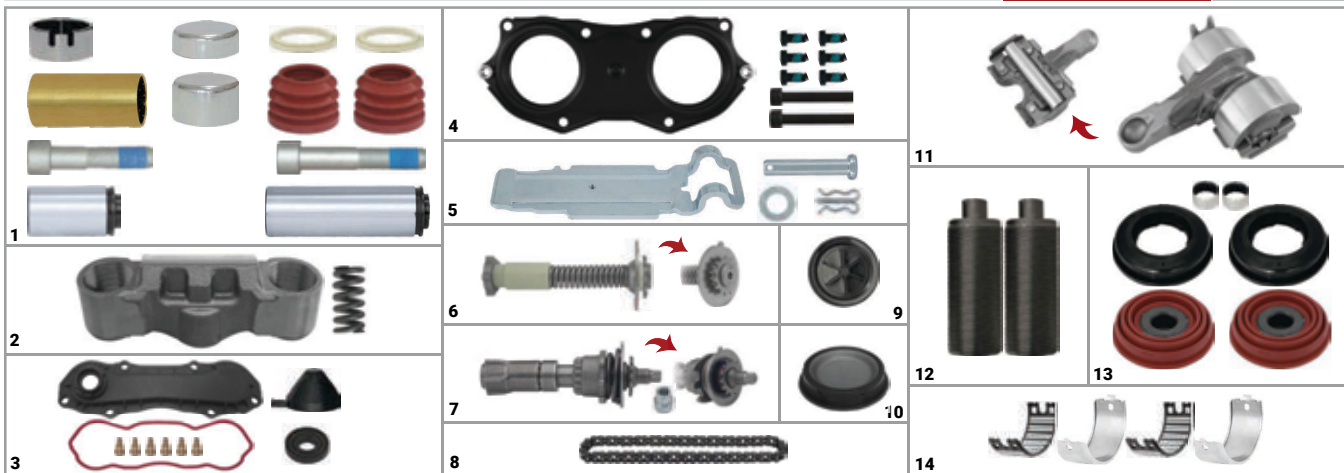

ST6 REPAIR SET

CHEEFT NUMBER

CHS1030

NO	CHEEFT NO	DESCRIPTIONS	QTY	NO	CHEEFT NO	DESCRIPTIONS	QTY
1	CH1164	Caliper Guides & Seals Repair Kit	1	8	CH1031	Caliper Chain (29 Links)	1
2	CH1042	Caliper Bridge Assembly	1	9	CH1623	Actuator Seal Ø42 mm	1
3	CH1019	Caliper Plastic Cover (Without Sensor)	1	10	CH1586	Plug Ø55/50 x 11 mm	1
4	CH1046	Caliper Cover (with Nut)	1	11	CH1178	Caliper Lever (Angle 0° - 113 mm)	1
5	CH1028	Caliper Pad Retainer Repair Kit	1	12	CH1008	Caliper Calibration Bolt	2
6	CH1030	Caliper Adjusting Shaft (without Spring)	1	13	CH1223	Caliper Piston Tappet & Seals Repair Kit	1
7	CH1209	Caliper Adjusting Mechanism (New Model)	1	14	CH1005	Caliper Roller Bearings	1