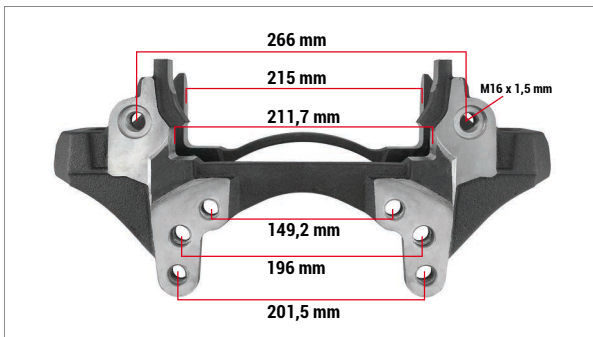

MB Axor / 4140 - Front (New Model)

CHEEFT NUMBER **CH1259**

OEM NUMBER **K046498K50
MB 000 421 5706**