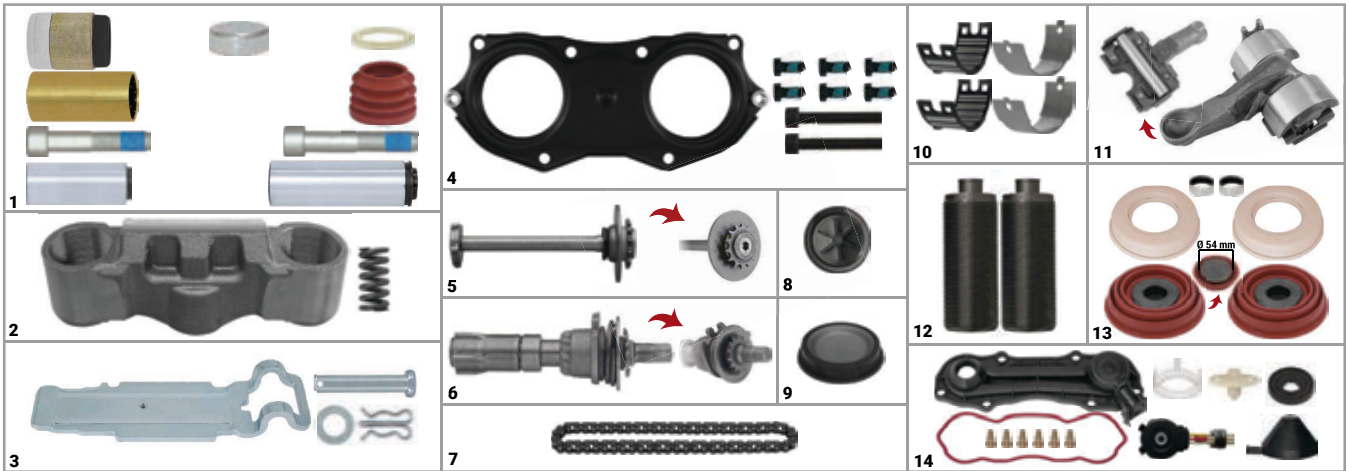

SL7 TYPE (K017549M2-M1/7510)

CALIPER COMPLETE REPAIR SET (MERCEDES AXOR - ACTROS) **CHEEFT NUMBER** **CHS1032**

NO	CHEEFT NO	DESCRIPTIONS	QTY	NO	CHEEFT NO	DESCRIPTIONS	QTY
1	CH1040	Caliper Guides & Seals Repair Kit	1	8	CH1623	Actuator Seal Ø42 mm	1
2	CH1042	Caliper Bridge Assembly	1	9	CH1586	Plug Ø55/50 x 11 mm	1
3	CH1028	Caliper Pad Retainer Repair Kit	1	10	CH1069	Roller Bearings	1
4	CH1046	Caliper Cover (with Nut)	1	11	CH1179	Caliper Lever (Angle 12° - 122 mm)	1
5	CH1034	Caliper Adjusting Shaft (without Spring)	1	12	CH1009	Caliper Calibration Bolt	2
6	CH1209	Caliper Adjusting Mechanism (Original Type)	1	13	CH1056	Caliper Piston Tappet & Seals Repair Kit	1
7	CH1031	Caliper Chain (29 Links)	1	14	CH1070	Caliper Plastic Cover (3 Cables Sensor - MB)	1