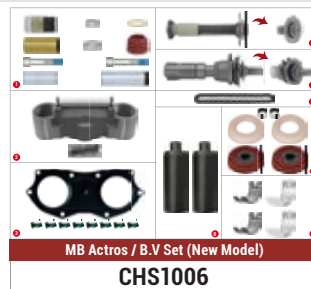

SN7 Right

/ CALIPER SETS

OEM NUMBER	
KNOR -BREMSE	DAF
K003805	1449167
K000003	1612741
SN7177	
CARRIER	: CH1238
ADDITIONAL INFO	: