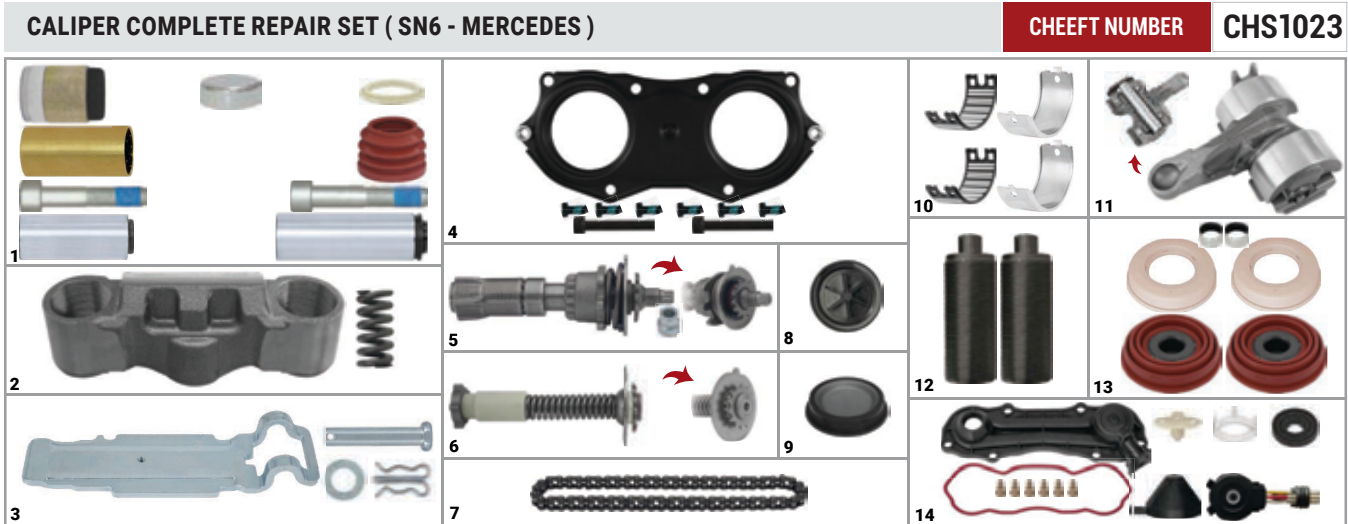

NO	CHEEFT NO	DESCRIPTIONS	QTY	NO	CHEEFT NO	DESCRIPTIONS	QTY
1	CH1040	Caliper Guides & Seals Repair Kit	1	8	CH1623	Actuator Seal Ø42 mm	1
2	CH1042	Caliper Bridge Assembly	1	9	CH1586	Plug Ø55/50 x 11 mm	1
3	CH1028	Caliper Pad Retainer Repair Kit	1	10	CH1005	Caliper Roller Bearings	1
4	CH1046	Caliper Cover (with Nut)	1	11	CH1178	Caliper Lever (Angle 0° - 113 mm)	1
5	CH1209	Caliper Adjusting Mechanism (Original Type)	1	12	CH1008	Caliper Calibration Bolt	2
6	CH1030	Caliper Adjusting Shaft (with Spring)	1	13	CH1127	Caliper Piston Tappet & Seals Repair Kit	1
7	CH1031	Caliper Chain (29 Links)	1	14	CH1070	Caliper Plastic Cover (3 Cables Sensor - MB)	1