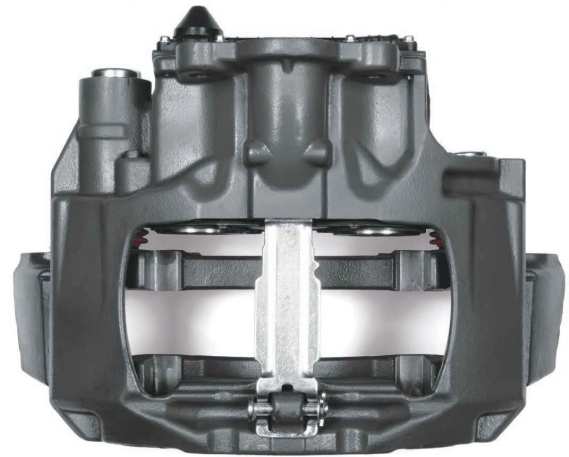

COMPLETE BRAKE CALIPER

Complete Brake Caliper

**CHEEFT
NUMBER**

CHF1113

Complete Brake
Caliper