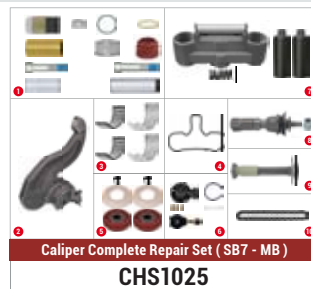

SB7 Radial Right

/ CALIPER SETS

OEM NUMBER	
KNORR - BREMSE	MAN
K002962	81508046490
SB7456RC	MB
K147310X50	A6274300290
K017385	SCANIA
K118607K55	1731223
K064514	
CARRIER	: CH1213
ADDITIONAL INFO	: