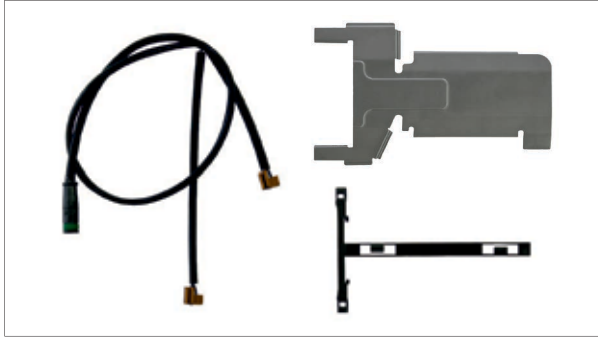

NO	CHEEFT NO	DESCRIPTIONS	DIMENSION	QTY
1	CH1557	PLASTIC COVER CAP	38 mm	10
2	CH1563	ADJUSTING MECHANISM ADAPTER		10

Caliper Roller Bearings	
CHEEFT NUMBER	CH1168
OEM NUMBER	CKSK.14

SB6/SB7 TYPE

Caliper Cable Protection Kit	
CHEEFT NUMBER	CH1148
OEM NUMBER	