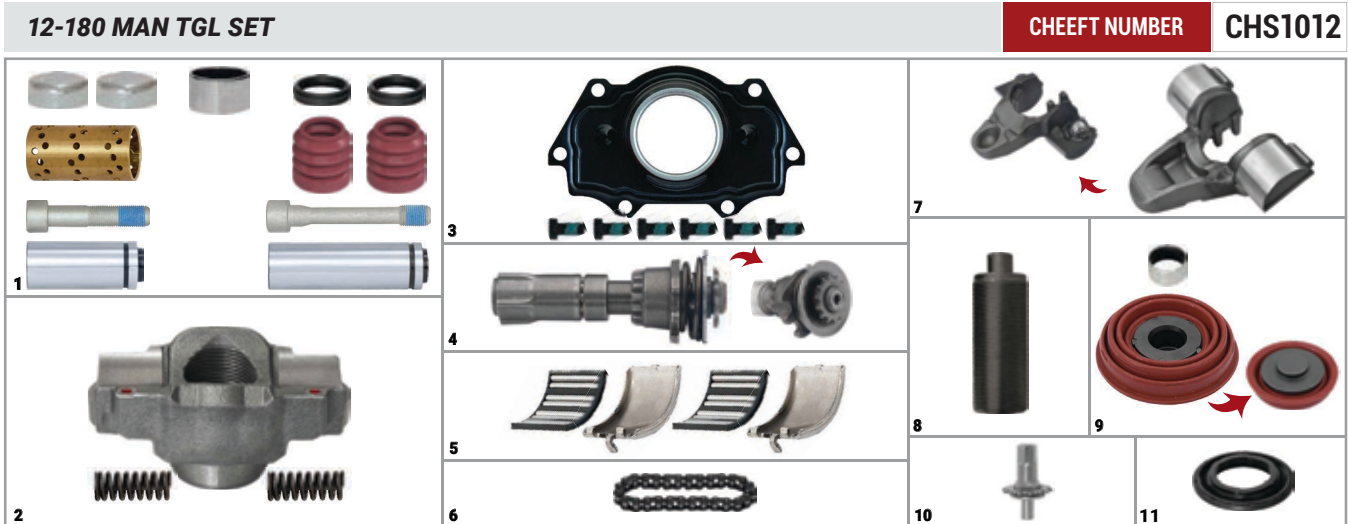

Caliper Calibration Bolt

CHEEFT NUMBER

CH1008

OEM NUMBER

SN5 TYPE

SN5/SN6/SN7/SK7
NA7/ST7 TYPE

NO	CHEEFT NO	DESCRIPTIONS	QTY	NO	CHEEFT NO	DESCRIPTIONS	QTY
1	CH1173	Caliper Guides & Seals Repair Kit	1	8	CH1001	Caliper Piston Tappet Repair Kit	1
2	CH1177	Caliper Bridge Assembly	1	9	CH1175	Caliper Adjusting Shaft	1
3	CH1047	Caliper Cover	1	10	CH1560	Bridge Cover Gaiter	1
4	CH1013	Caliper Adjusting Mechanism	1				
5	CH1174	Caliper Roller Bearings	1				
6	CH1007	Caliper Chain (14 Links)	1				
7	CH1008	Caliper Calibration Bolt	1				