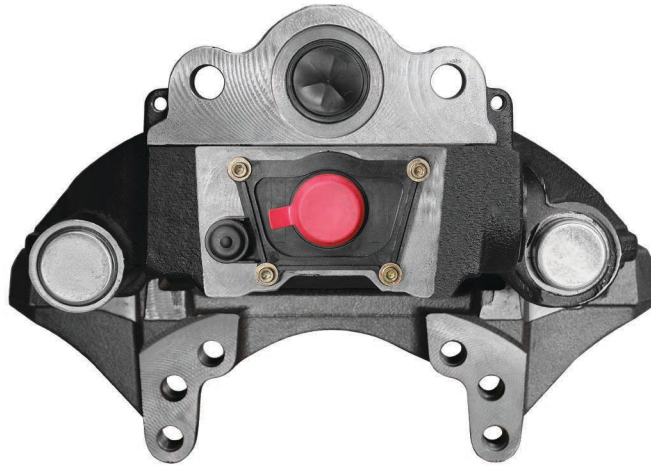

COMPLETE BRAKE CALIPER

Complete Brake Caliper

**CHEEFT
NUMBER**

CHF1126

Complete Brake
Caliper