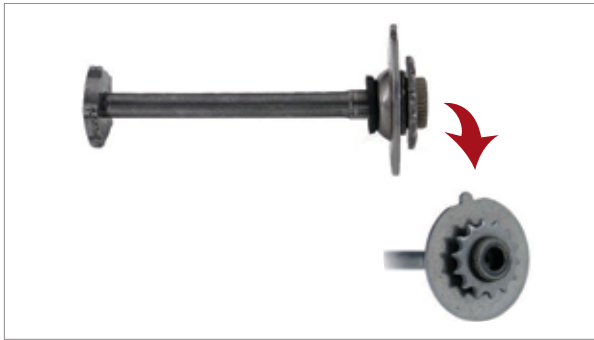

SL7 TYPE (K017549M2-M1/7510)

Caliper Adjusting Shaft (Without Spring)

CHEEFT NUMBER **CH1104**

OEM NUMBER