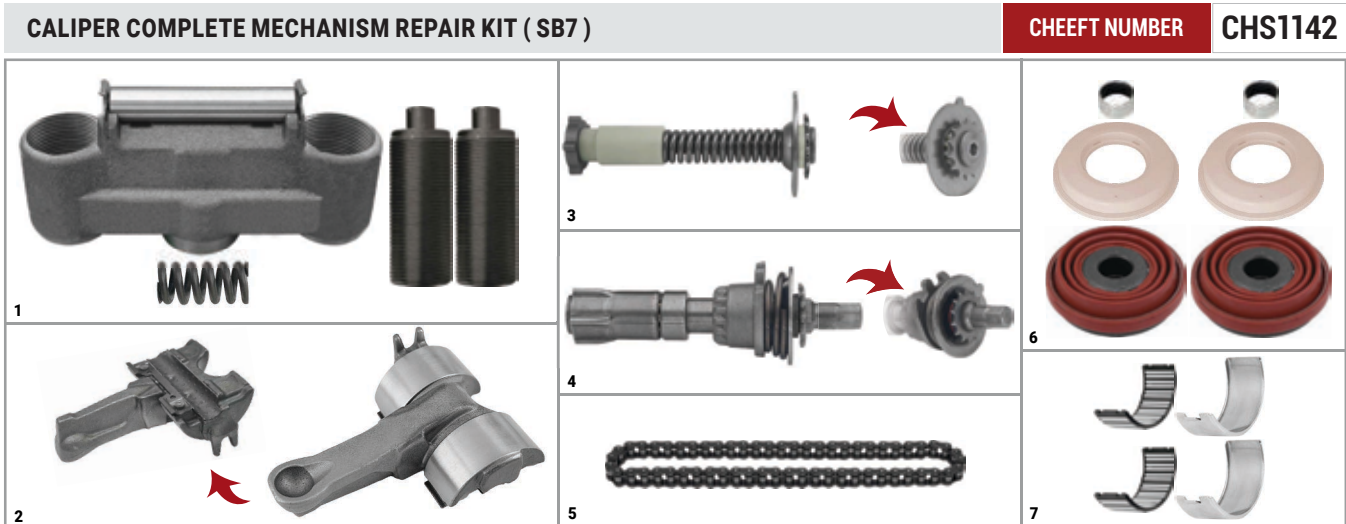

SETS

KNRR SETS

NO	CHEEFT NO	DESCRIPTIONS	QTY	NO	CHEEFT NO	DESCRIPTIONS	QTY
1	CH1163	Caliper Bridge Assembly Kit	1	5	CH1031	Caliper Chain (29 Links)	1
2	CH1036	Caliper Lever (Angle 12° - 122 mm)	1	6	CH1016	Caliper Piston Tappet & Seals Repair Kit	1
3	CH1030	Caliper Adjusting Shaft (with Spring)	1	7	CH1168	Caliper Roller Bearings	1
4	CH1029	Caliper Adjusting Mechanism	1				