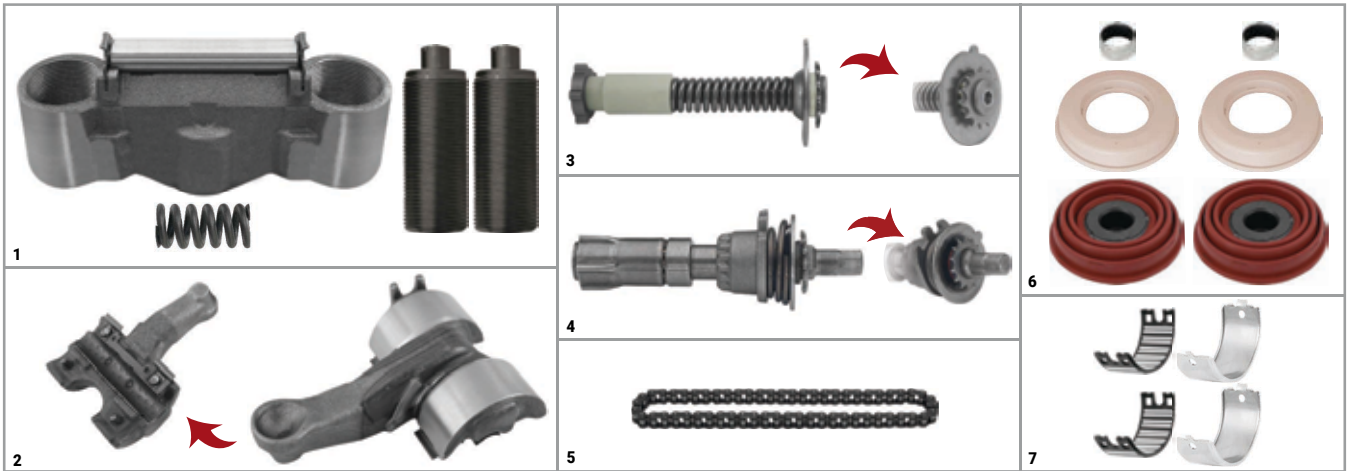

SN6/SN7/SK7/NA7/ST7 TYPE

SN5/SN6/SN7/SK7
NA7/ST7 TYPE

CALIPER COMPLETE MECHANISM REPAIR KIT **CHEEFT NUMBER** **CHS1135**

NO	CHEEFT NO	DESCRIPTIONS	QTY	NO	CHEEFT NO	DESCRIPTIONS	QTY
1	CH1161	Caliper Bridge Assembly Kit	1	5	CH1031	Caliper Chain (29 Links)	1
2	CH1176	Caliper Lever (Angle 12° - 122 mm)	1	6	CH1127	Caliper Piston Tappet & Seals Repair Kit	1
3	CH1030	Caliper Adjusting Shaft (with Spring)	1	7	CH1005	Caliper Roller Bearings	1
4	CH1029	Caliper Adjusting Mechanism	1