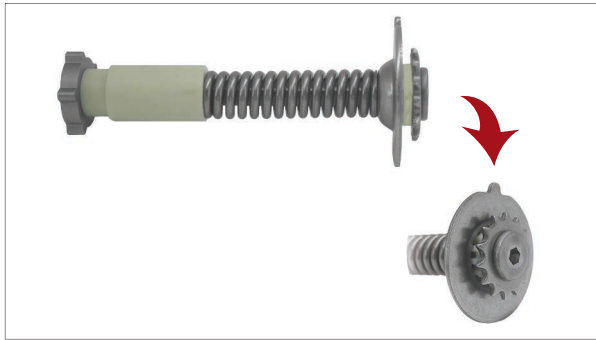

Caliper Adjusting Shaft (With Spring)

CHEEFT NUMBER	CH1030
OEM NUMBER	CKSK.10.1