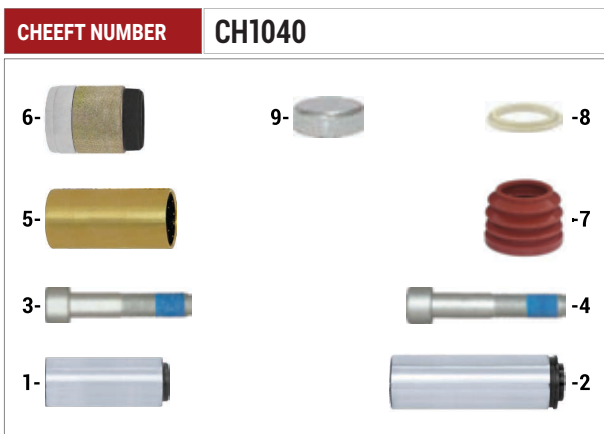

SB6/SB7 TYPE

Caliper Guides & Seals Repair Kit

OEM NUMBER K001915 - K048389K50 - 000 420 4682 - 81.50822.6034 - 81.50822.6037 - 1477675 - 1527631 - 2121646 - 1639100 - K099604K50 - 81.50822.6044 - 81.50822.6019 - SP1037062 - 0501218610 - 3 434 3812 00

NO	CHEEFT NO	DESCRIPTIONS	DIMENSION	QTY
1	CH1501	GUIDE PIN	Ø32 x 80 mm	1
2	CH1505	GUIDE PIN	Ø36 x 113,70 mm	1
3	CH1513	BOLT	M16 x 1,5 x 80 mm	1
4	CH1514	BOLT	M16 x 1,5 x 87 mm	1
5	CH1521	BRONZE BUSH	Ø40 x Ø36 x 82 mm	1
6	CH1523	METAL-RUBBER BUSH (SHORT)	Ø39 mm (metal end)	1
7	CH1531	INNER BOOT		1
8	CH1551	INNER BOOT RING		1
9	CH1543	STEEL CAP	Ø40 x 14,5 mm	1