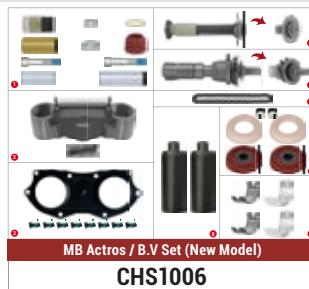

COMPLETE BRAKE CALIPER

Complete Brake Caliper

**CHEEFT
NUMBER**

CHF1122

Complete Brake
Caliper

SN7 Right

/ CALIPER SETS

OEM NUMBER	
KNOR -BREMSE	MB
K003799	A0014205301
1136690	A9424202801
	A9424201701
	A9424202201
	A9424201501
	A9424203401
CARRIER	: CH1228
ADDITIONAL INFO	: