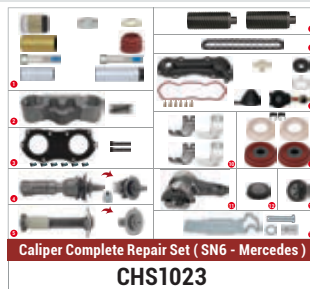

OEM NUMBER	
KNOR -BREMSE	DAF
K003806	1449168
K000002	1612740
SN7167	
CARRIER	: CH1238
ADDITIONAL INFO	:

COMPLETE BRAKE CALIPER

Complete Brake Caliper

**CHEEFT
NUMBER**

CHF1105

SN6 Right

/ CALIPER SETS

OEM NUMBER	
KNOR - BREMSE	SAF
K013173	3080000623
K001443	
K001445	
CARRIER	: CH1232
ADDITIONAL INFO	: