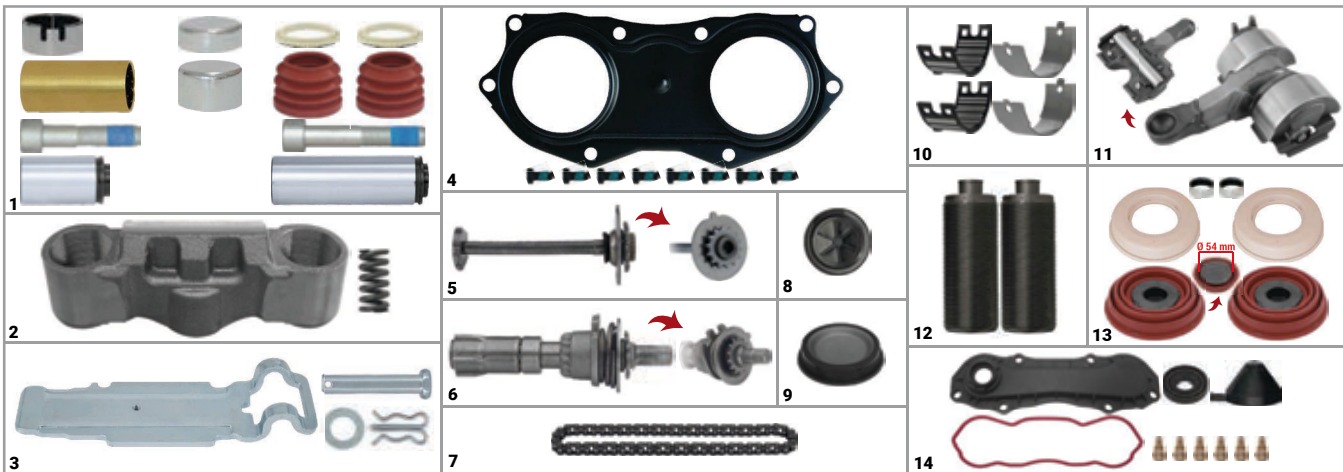

CALIPER COMPLETE REPAIR SET (ST7000)

CHEEFT NUMBER

CHS1022

NO	CHEEFT NO	DESCRIPTIONS	QTY	NO	CHEEFT NO	DESCRIPTIONS	QTY
1	CH1164	Caliper Guides & Seals Repair Kit	1	8	CH1623	Actuator Seal Ø42 mm	1
2	CH1042	Caliper Bridge Assembly	1	9	CH1586	Plug Ø55/50 x 11 mm	1
3	CH1028	Caliper Pad Retainer Repair Kit	1	10	CH1069	Roller Bearings	1
4	CH1045	Caliper Cover	1	11	CH1106	ST7 Type Caliper Lever	1
5	CH1104	Caliper Adjusting Shaft (without Spring)	1	12	CH1009	Caliper Calibration Bolt	1
6	CH1029	Caliper Adjusting Mechanism	1	13	CH1056	Caliper Piston Tappet & Seals Repair Kit	1
7	CH1031	Caliper Chain (29 Links)	1	14	CH1019	Caliper Plastic Cover (Without Sensor)	1