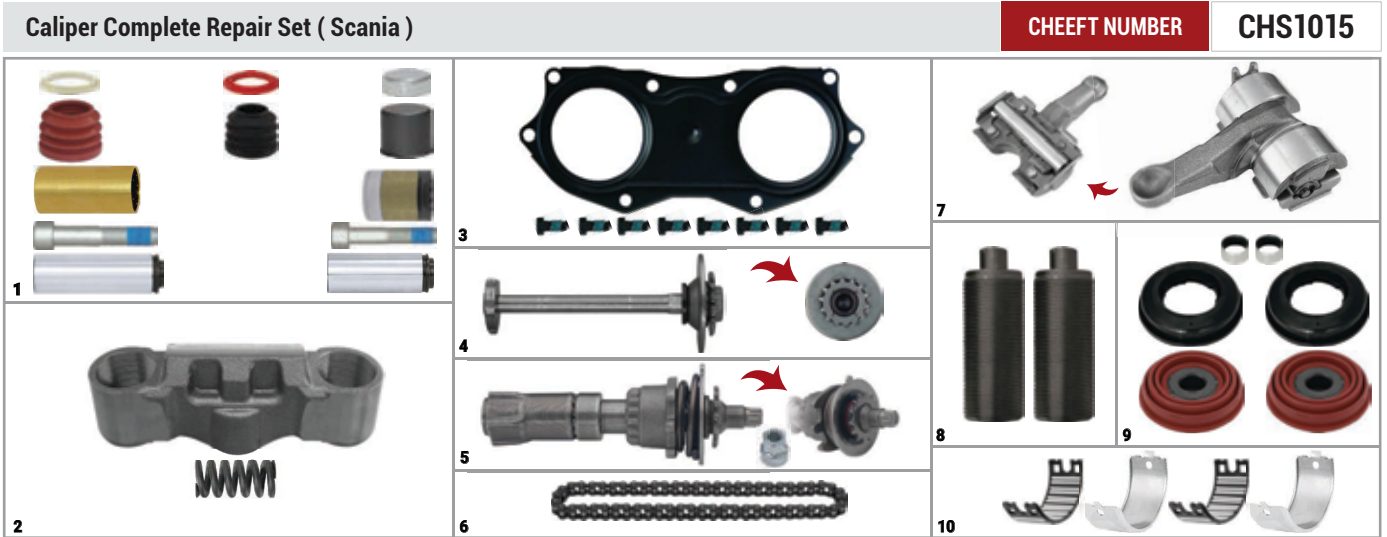

NO	CHEEFT NO	DESCRIPTIONS	QTY
1	CH1093	Caliper Guides & Seals Repair Kit	1
2	CH1042	Caliper Bridge Assembly	1
3	CH1045	Caliper Cover	1
4	CH1052	Caliper Adjusting Shaft (without Spring)	1
5	CH1209	Caliper Adjusting Mechanism (Original Type)	1
6	CH1031	Caliper Chain (29 Links)	1
7	CH1058	Caliper Lever (Angle 0° - 124 mm)	1

NO	CHEEFT NO	DESCRIPTIONS	QTY
8	CH1008	Caliper Calibration Bolt	2
9	CH1223	Caliper Piston Tappet & Seals Repair Kit	1
10	CH1005	Caliper Roller Bearings	1