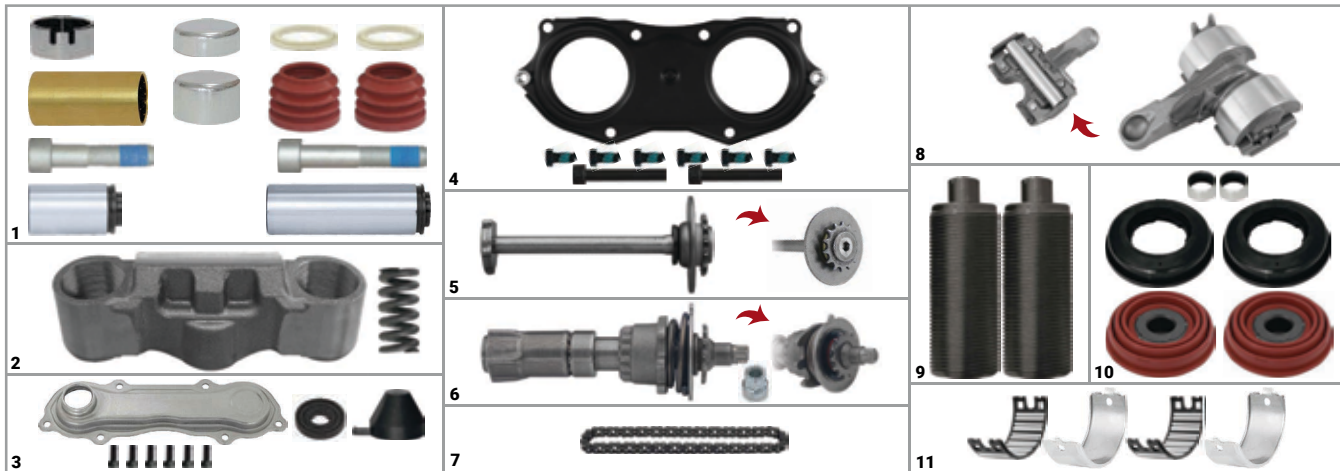

CHEEFT NUMBER

CHS1016

NO	CHEEFT NO	DESCRIPTIONS	QTY
1	CH1164	Caliper Guides & Seals Repair Kit	1
2	CH1042	Caliper Bridge Assembly	1
3	CH1089	Caliper Aluminium Cover (Without Sensor)	1
4	CH1046	Caliper Cover (with Nut)	1
5	CH1034	Caliper Adjusting Shaft (without Spring)	1
6	CH1209	Caliper Adjusting Mechanism (Original Type)	1
7	CH1031	Caliper Chain (29 Links)	1