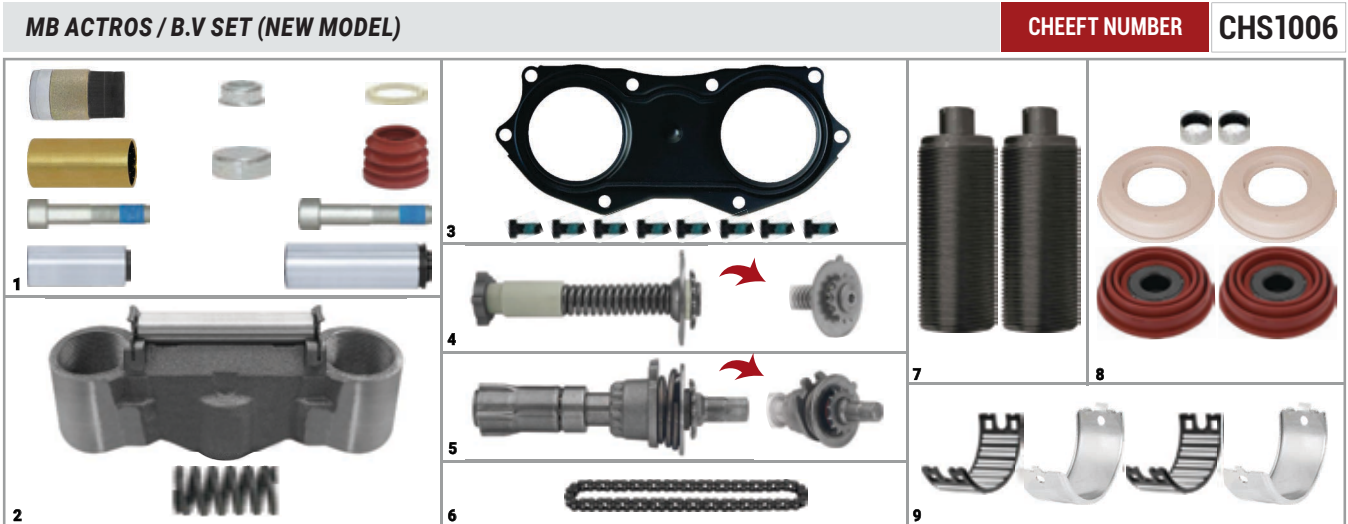

NO	CHEEFT NO	DESCRIPTIONS	QTY	NO	CHEEFT NO	DESCRIPTIONS	QTY
1	CH1164	Caliper Guides & Seals Repair Kit	1	8	CH1127	Caliper Piston Tappet & Seals Repair Kit	1
2	CH1042	Caliper Bridge Assembly	1	9	CH1168	Caliper Roller Bearings	1
3	CH1045	Caliper Cover	1				
4	CH1030	Caliper Adjusting Shaft (with Spring)	1				
5	CH1029	Caliper Adjusting Mechanism	1				
6	CH1031	Caliper Chain (29 Links)	1				
7	CH1008	Caliper Calibration Bolt	2				