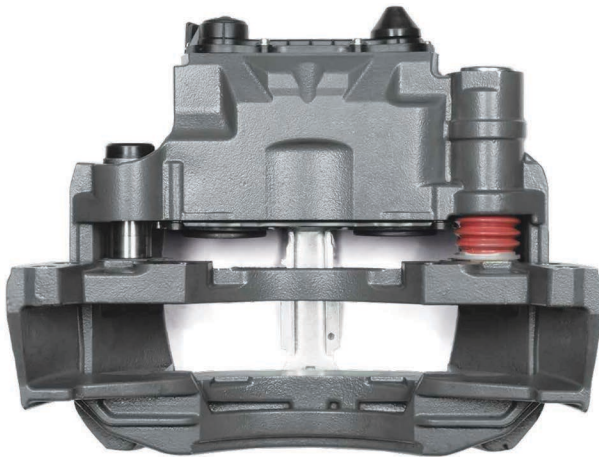

COMPLETE BRAKE CALIPER

Complete Brake Caliper

**CHEEFT
NUMBER**

CHF1108

Complete Brake
Caliper

CALIPER SETS /

SN6 Left

Caliper Complete Mechanism Repair Kit (SN6)
CHS1138

Caliper Complete Mechanism Repair Kit (SK7)
CHS1137

Caliper Complete Repair Set (SN6 - Mercedes)
CHS1023

OEM NUMBER

KNOR - BREMSE

BPW

K013174
SN6529

0536270361

CARRIER : CH1212

ADDITIONAL INFO :