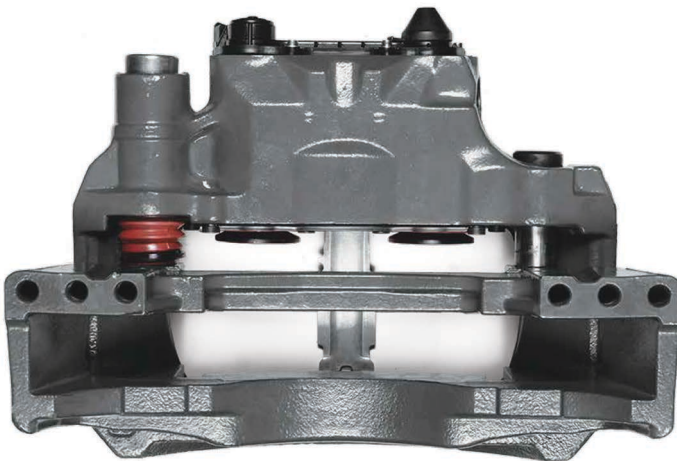

COMPLETE BRAKE CALIPER

Complete Brake Caliper

**CHEEFT
NUMBER**

CHF1109

Complete Brake
Caliper