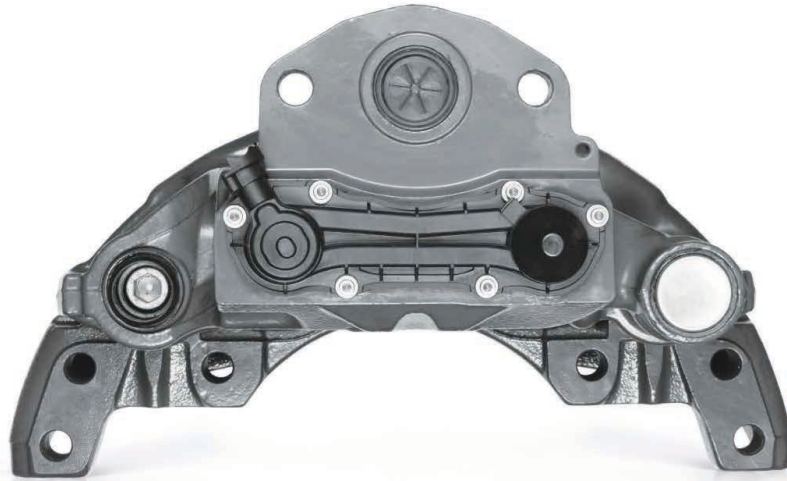

COMPLETE BRAKE CALIPER

Complete Brake Caliper

**CHEEFT
NUMBER**

CHF1123

Complete Brake
Caliper

CALIPER SETS /

SN7 Left