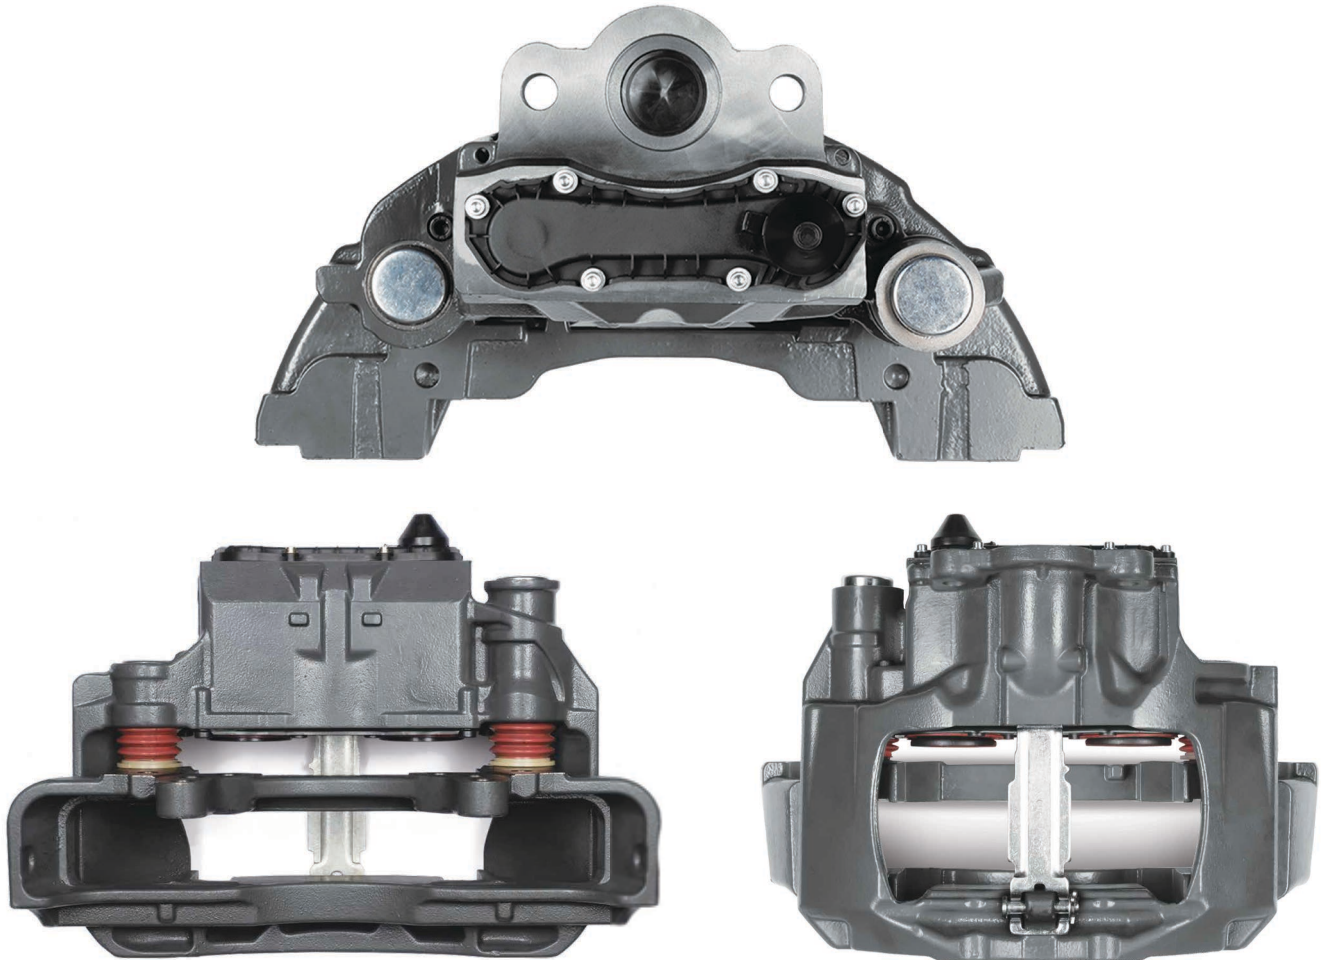

COMPLETE BRAKE CALIPER

Complete Brake Caliper

**CHEEFT
NUMBER**

CHF1121

Complete Brake
Caliper

CALIPER SETS /

SK7 Left