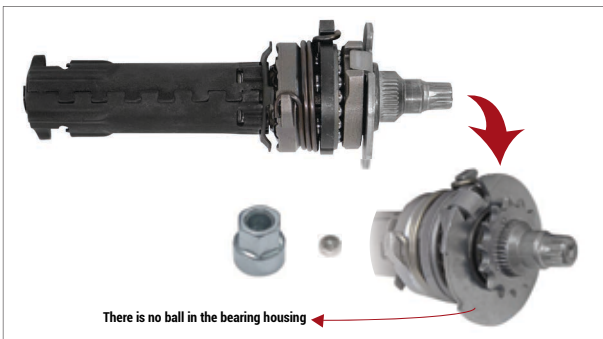

Caliper Adjusting Mechanism (New Model)

CHEEFT NUMBER CH1111

OEM NUMBER