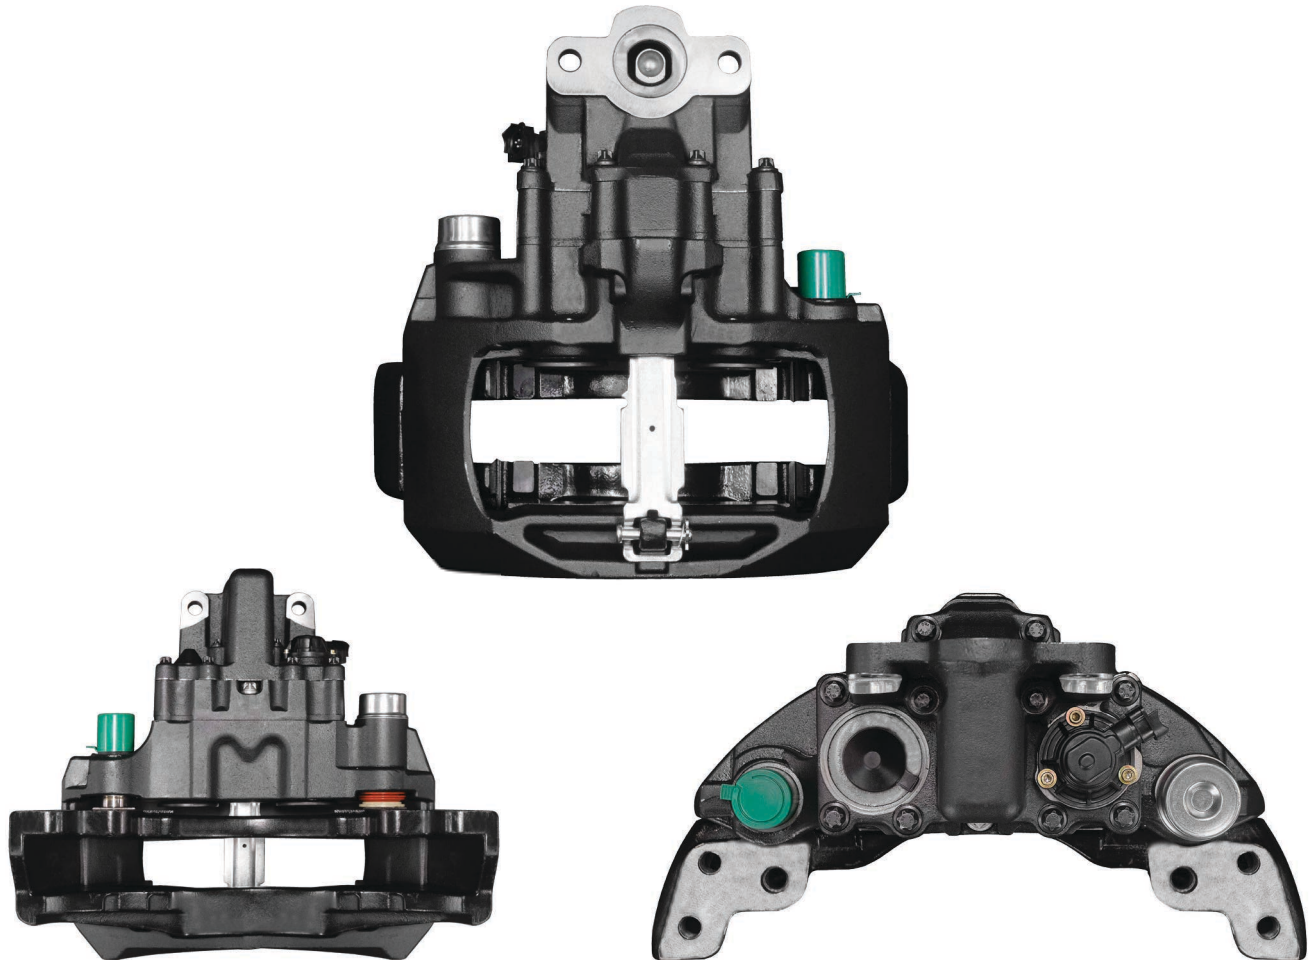

COMPLETE BRAKE CALIPER

Complete Brake Caliper

**CHEEFT
NUMBER**

CHF1125

Complete Brake
Caliper

CALIPER SETS /

SB7 Radial Left