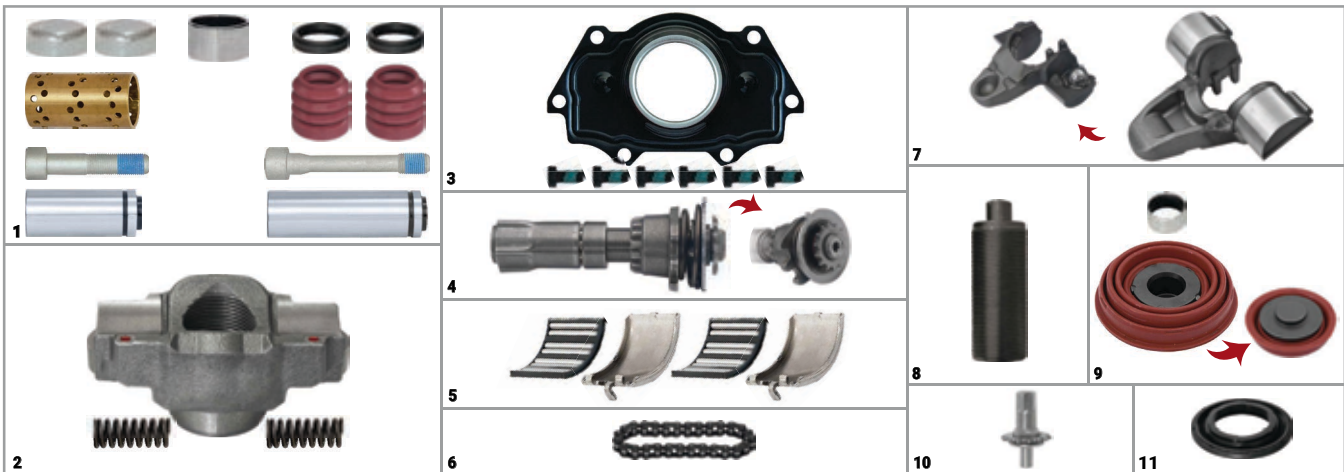

12-180 MAN TGL SET

CHEEFT NUMBER

CHS1012

NO	CHEEFT NO	DESCRIPTIONS	QTY	NO	CHEEFT NO	DESCRIPTIONS	QTY
1	CH1173	Caliper Guides & Seals Repair Kit	1	8	CH1008	Caliper Calibration Bolt	1
2	CH1177	Caliper Bridge Assembly	1	9	CH1001	Caliper Piston Tappet Repair Kit	1
3	CH1047	Caliper Cover	1	10	CH1175	Caliper Adjusting Shaft	1
4	CH1013	Caliper Adjusting Mechanism	1	11	CH1560	Bridge Cover Gaiter	1
5	CH1174	Caliper Roller Bearings	1				
6	CH1007	Caliper Chain (14 Links)	1				
7	CH1183	Caliper Lever	1