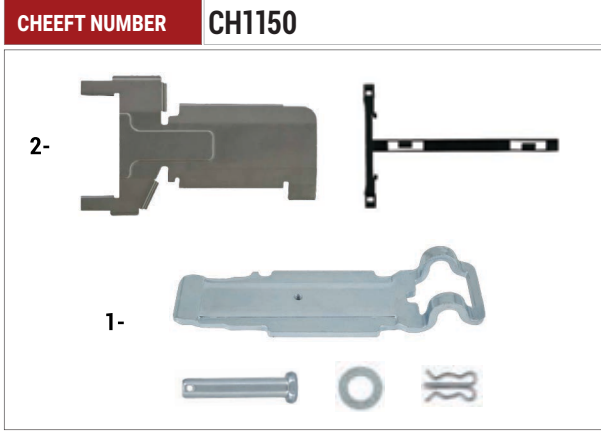

SB6/SB7 TYPE

Brake Pad Retainer Repair Kit

OEM NUMBER

NO	CHEEFT NO	DESCRIPTIONS	DIMENSION	QTY
1	CH1028	PAD RETAINER REPAIR KIT		1
2	CH1148	CABLE PROTECTION KIT		1