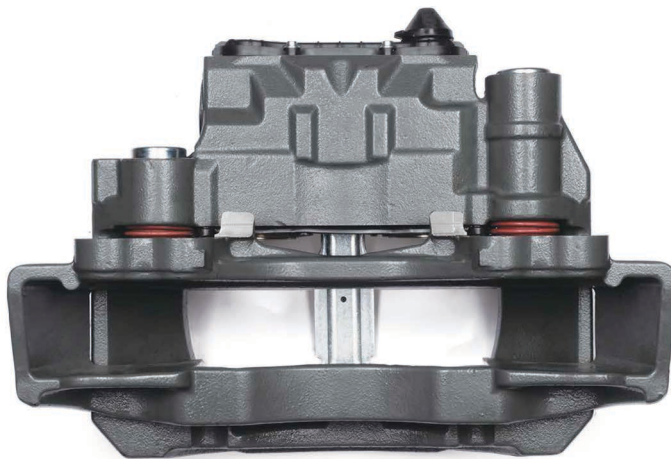

CARRIER : CH1230

ADDITIONAL INFO :

COMPLETE BRAKE CALIPER

Complete Brake Caliper

**CHEEFT
NUMBER**

CHF1119

Complete Brake
Caliper

CALIPER SETS /