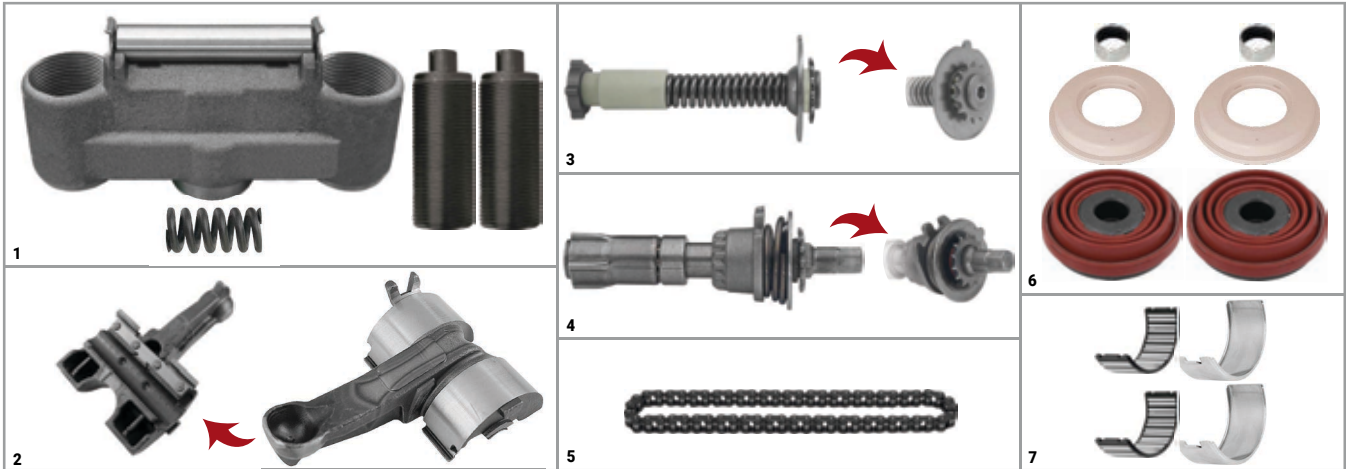

CALIPER COMPLETE MECHANISM REPAIR KIT (SB7) **CHEEFT NUMBER** **CHS1141**

NO	CHEEFT NO	DESCRIPTIONS	QTY
1	CH1163	Caliper Bridge Assembly Kit	1
2	CH1036	Caliper Lever (Angle 12° - 122 mm)	1
3	CH1030	Caliper Adjusting Shaft (with Spring)	1
4	CH1029	Caliper Adjusting Mechanism	1

NO	CHEEFT NO	DESCRIPTIONS	QTY
5	CH1031	Caliper Chain (29 Links)	1
6	CH1016	Caliper Piston Tappet & Seals Repair Kit	1
7	CH1168	Caliper Roller Bearings	1