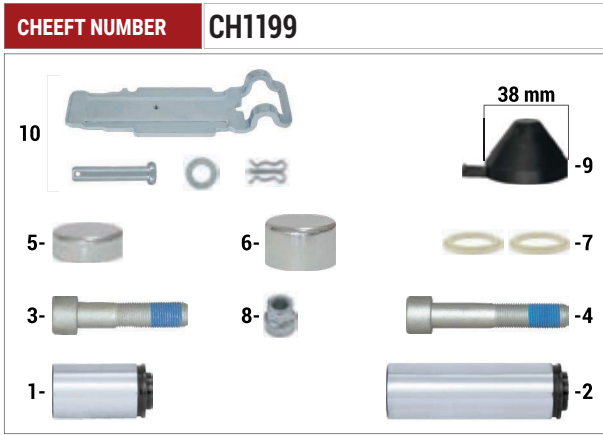

SN6/SN7/SK7/NA7/ST7 TYPE

SN5/SN6/SN7/SK7
NA7/ST7 TYPE

Caliper Guides & Seals Repair Kit

OEM NUMBER	K013007

NO	CHEEFT NO	DESCRIPTIONS	DIMENSION	QTY
1	CH1504	GUIDE PIN	Ø36 X 64 mm	1
2	CH1505	GUIDE PIN	Ø36 X 113,70 mm	1
3	CH1511	Bolt	M16 X 1,5 X 70 mm	1
4	CH1514	Bolt	M16 X 1,5 X 87 mm	1
5	CH1543	Steel Cap	Ø40 x 14,5 mm	1
6	CH1544	Steel Cap	Ø40 x 25 mm	1
7	CH1551	Inner Boot Ring		1
8	CH1563	ADJUSTING MECHANISM ADAPTER		1
9	CH1557	PLASTIC COVER CAP	38 mm	1
10	CH1028	CALIPER PAD RETAINER REPAIR KIT		1