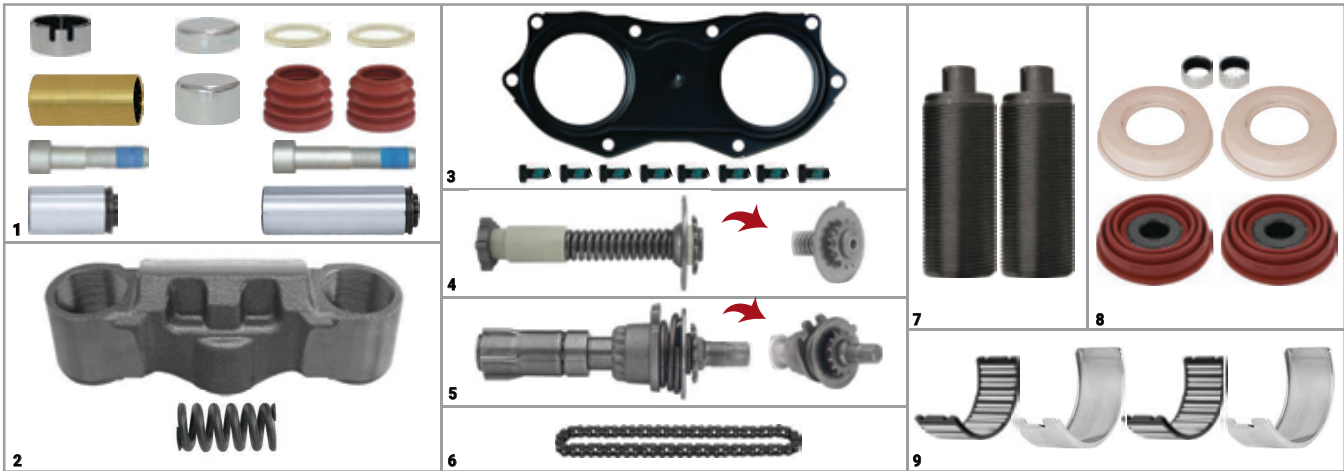

KNRR SETS

SETS

KNRR SETS

CALIPER COMPLETE REPAIR SET (SCANIA)

CHEEFT NUMBER

CHS1004

NO	CHEEFT NO	DESCRIPTIONS	QTY
1	CH1164	Caliper Guides & Seals Repair Kit	1
2	CH1042	Caliper Bridge Assembly	1
3	CH1045	Caliper Cover	1
4	CH1030	Caliper Adjusting Shaft (with Spring)	1
5	CH1029	Caliper Adjusting Mechanism	1
6	CH1031	Caliper Chain (29 Links)	1
7	CH1008	Caliper Calibration Bolt	2