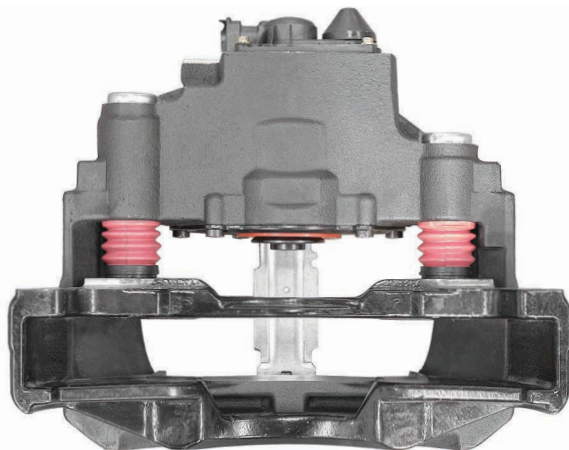

COMPLETE BRAKE CALIPER

Complete Brake Caliper

**CHEEFT
NUMBER**

CHF1134

Complete Brake
Caliper