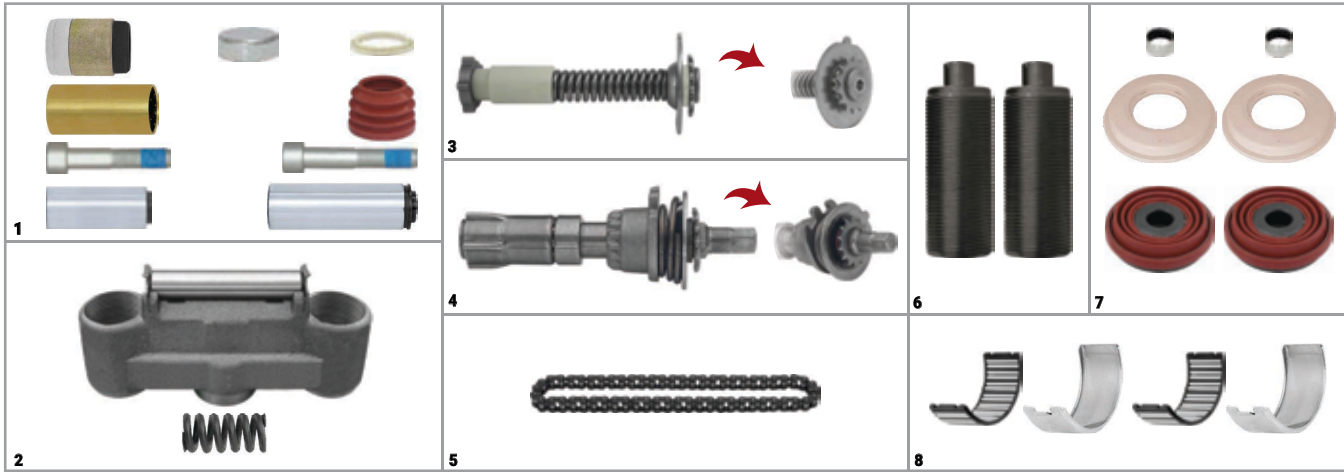

SETS

MAN TGA SET (NEW MODEL)

CHEEFT NUMBER

CHS1003

NO	CHEEFT NO	DESCRIPTIONS	QTY	NO	CHEEFT NO	DESCRIPTIONS	QTY
1	CH1040	Caliper Guides & Seals Repair Kit	1	5	CH1031	Caliper Chain (29 Links)	1
2	CH1032	Caliper Bridge Assembly	1	6	CH1008	Caliper Calibration Bolt	2
3	CH1030	Caliper Adjusting Shaft (with Spring)	1	7	CH1016	Caliper Piston Tappet & Seals Repair Kit	1
4	CH1029	Caliper Adjusting Mechanism	1	8	CH1168	Caliper Roller Bearings	1