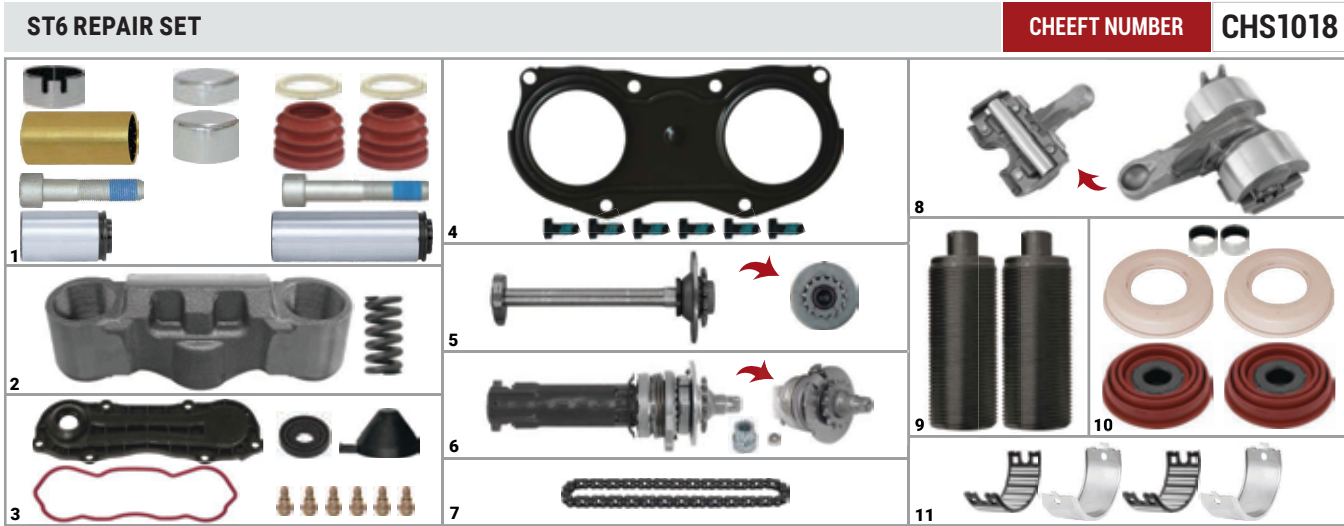

NO	CHEEFT NO	DESCRIPTIONS	QTY	NO	CHEEFT NO	DESCRIPTIONS	QTY
1	CH1164	Caliper Guides & Seals Repair Kit	1	8	CH1178	Caliper Lever (Angle 0° - 113 mm)	1
2	CH1042	Caliper Bridge Assembly	1	9	CH1008	Caliper Calibration Bolt	2
3	CH1019	Caliper Plastic Cover (Without Sensor)	1	10	CH1127	Caliper Piston Tappet & Seals Repair Kit	1
4	CH1145	Caliper Cover	1	11	CH1005	Caliper Chain (29 Links)	1
5	CH1052	Caliper Adjusting Shaft (without Spring)	1				
6	CH1101	Caliper Adjusting Mechanism	1				
7	CH1031	Caliper Chain (29 Links)	1