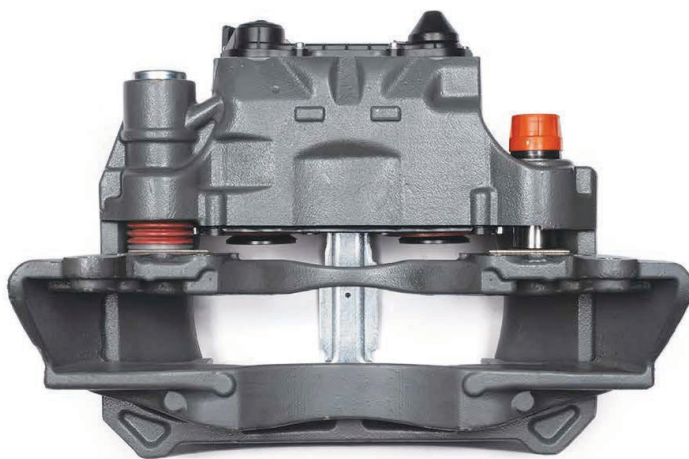

COMPLETE BRAKE CALIPER

Complete Brake Caliper

**CHEEFT
NUMBER**

CHF1115