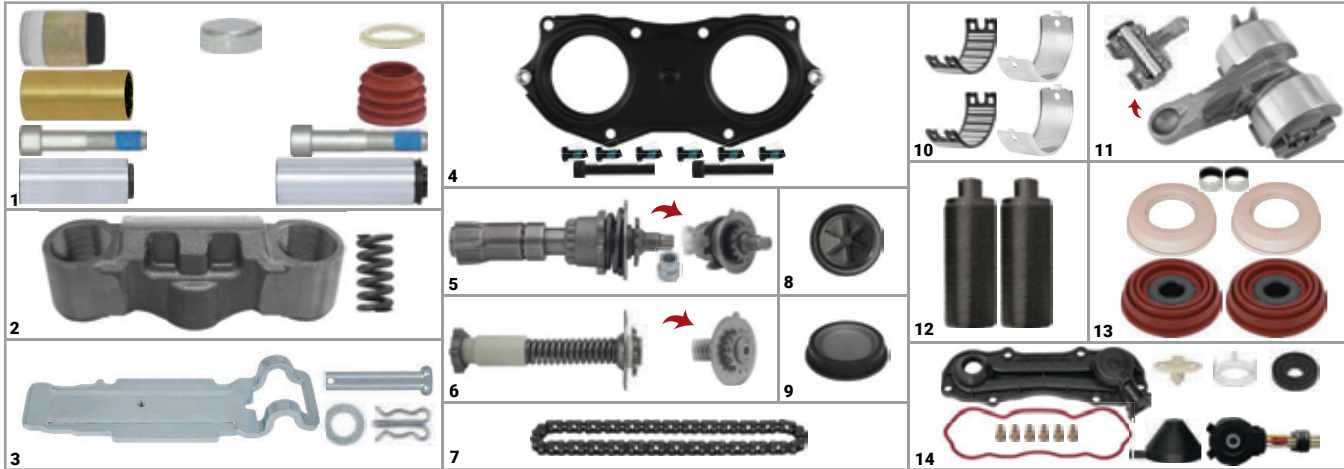

SETS

CALIPER COMPLETE REPAIR SET (SN6 - MERCEDES)

CHEEFT NUMBER

CHS1023

NO	CHEEFT NO	DESCRIPTIONS	QTY	NO	CHEEFT NO	DESCRIPTIONS	QTY
1	CH1040	Caliper Guides & Seals Repair Kit	1	8	CH1623	Actuator Seal Ø42 mm	1
2	CH1042	Caliper Bridge Assembly	1	9	CH1586	Plug Ø55/50 x 11 mm	1
3	CH1028	Caliper Pad Retainer Repair Kit	1	10	CH1005	Caliper Roller Bearings	1
4	CH1046	Caliper Cover (with Nut)	1	11	CH1178	Caliper Lever (Angle 0° - 113 mm)	1
5	CH1209	Caliper Adjusting Mechanism (Original Type)	1	12	CH1008	Caliper Calibration Bolt	2
6	CH1030	Caliper Adjusting Shaft (with Spring)	1	13	CH1127	Caliper Piston Tappet & Seals Repair Kit	1
7	CH1031	Caliper Chain (29 Links)	1	14	CH1070	Caliper Plastic Cover (3 Cables Sensor - MB)	1