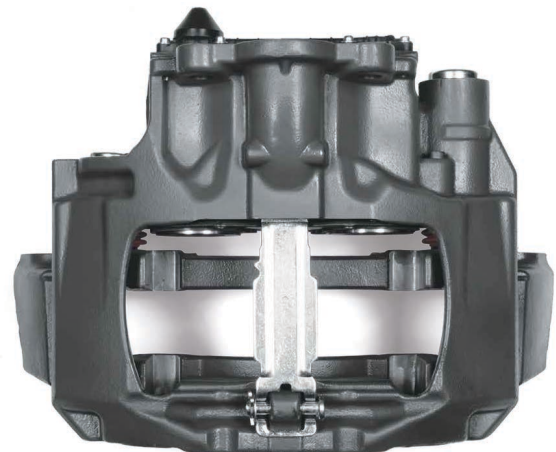

COMPLETE BRAKE CALIPER

Complete Brake Caliper

**CHEEFT
NUMBER**

CHF1112

Complete Brake
Caliper