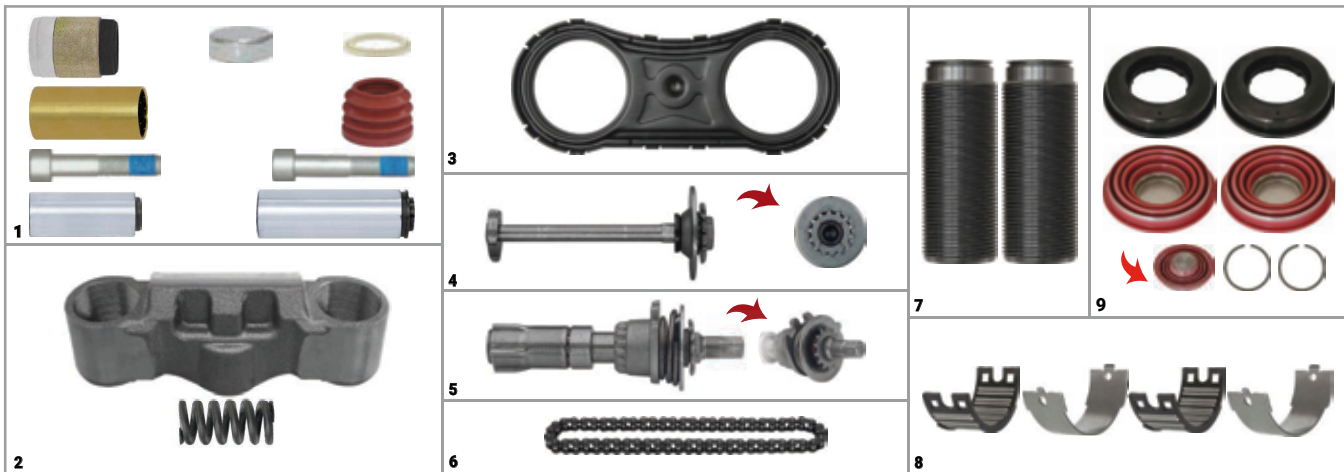

SL7 (K017549M2) SET

CHEEFT NUMBER

CHS1011

NO	CHEEFT NO	DESCRIPTIONS	QTY	NO	CHEEFT NO	DESCRIPTIONS	QTY
1	CH1040	Caliper Guides & Seals Repair Kit	1	8	CH1122	Roller Bearings	1
2	CH1042	Caliper Bridge Assembly	1	9	CH1126	Caliper Piston Tappet & Seals Repair Kit	1
3	CH1124	Caliper Cover	1				
4	CH1052	Caliper Adjusting Shaft (without Spring)	1				
5	CH1029	Caliper Adjusting Mechanism	1				
6	CH1031	Caliper Chain (29 Links)	1				
7	CH1103	Caliper Calibration Bolt (New Model)	2				

KNRR SETS