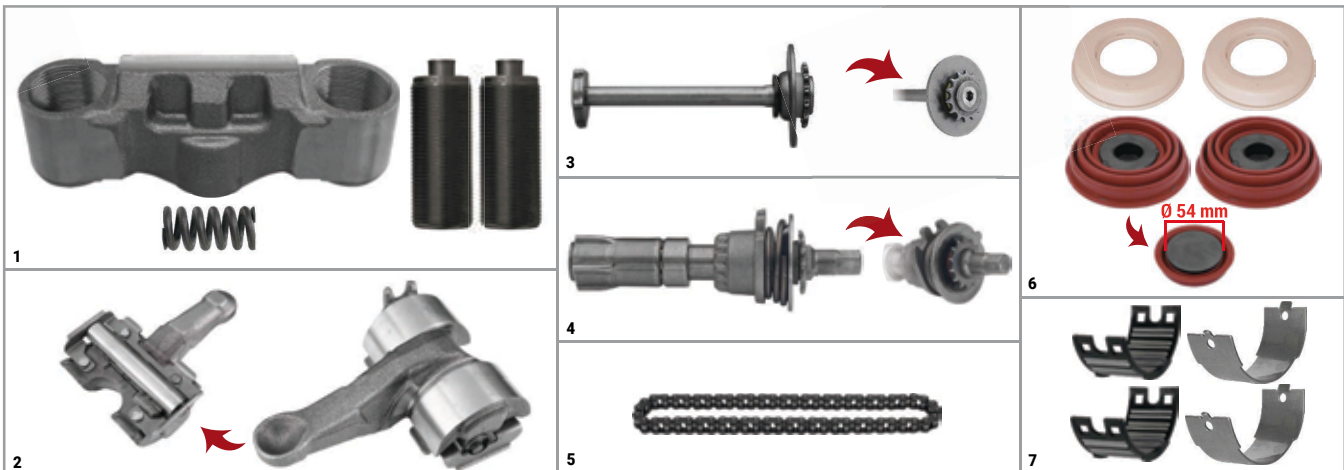

CALIPER COMPLETE MECHANISM REPAIR KIT

CHEEFT NUMBER

CHS1019

NO	CHEEFT NO	DESCRIPTIONS	QTY
1	CH1172	Caliper Bridge Assembly Kit	1
2	CH1058	Caliper Lever (Angle 0° - 124 mm)	1
3	CH1034	Caliper Adjusting Shaft (without Spring)	1
4	CH1029	Caliper Adjusting Mechanism	1

NO	CHEEFT NO	DESCRIPTIONS	QTY
5	CH1031	Caliper Chain (29 Links)	1
6	CH1056	Caliper Piston Tappet & Seals Repair Kit	1
7	CH1069	Roller Bearings	1