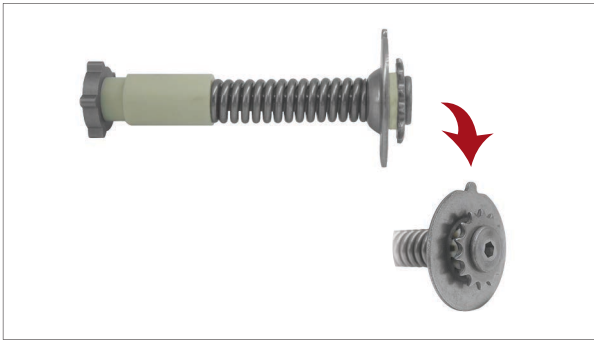

Caliper Adjusting Shaft (With Spring)

CHEEFT NUMBER CH1030

OEM NUMBER CKSK.10.1