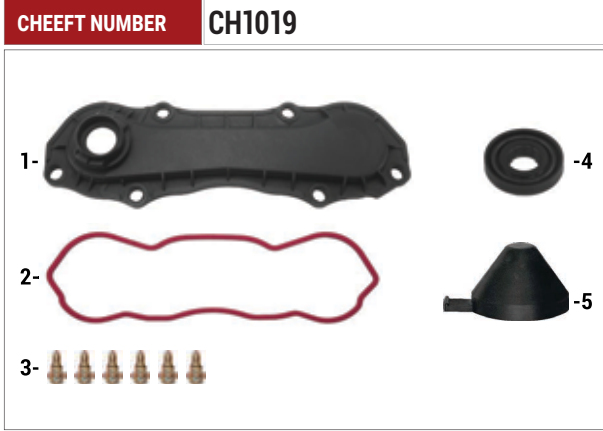

SB6/SB7 TYPE

Caliper Plastic Cover (Without Sensor)

OEM NUMBER CKSK.16.1

NO	CHEEFT NO	DESCRIPTIONS	DIMENSION	QTY
1	CH1546	PLASTIC COVER		1
2	CH1554	SENSOR COVER SEAL		1
3	CH1575	SCREW WITH RIVET		6
4	CH1550	SEAL		1
5	CH1557	PLASTIC COVER CAP	38 mm	1