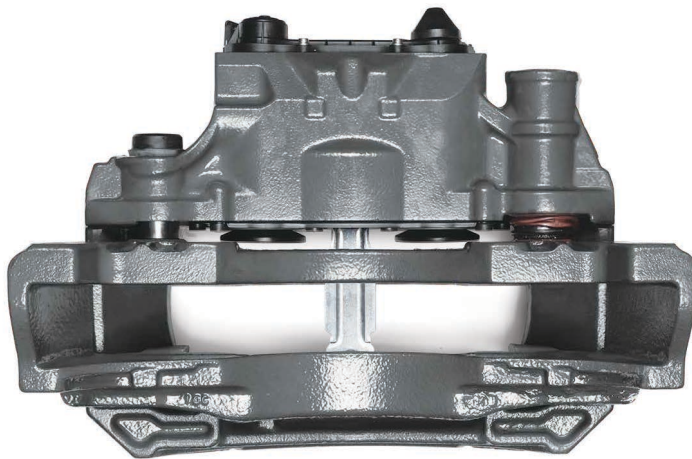

COMPLETE BRAKE CALIPER

Complete Brake Caliper

**CHEEFT
NUMBER**

CHF1123

Complete Brake
Caliper

CALIPER SETS /

SN7 Left