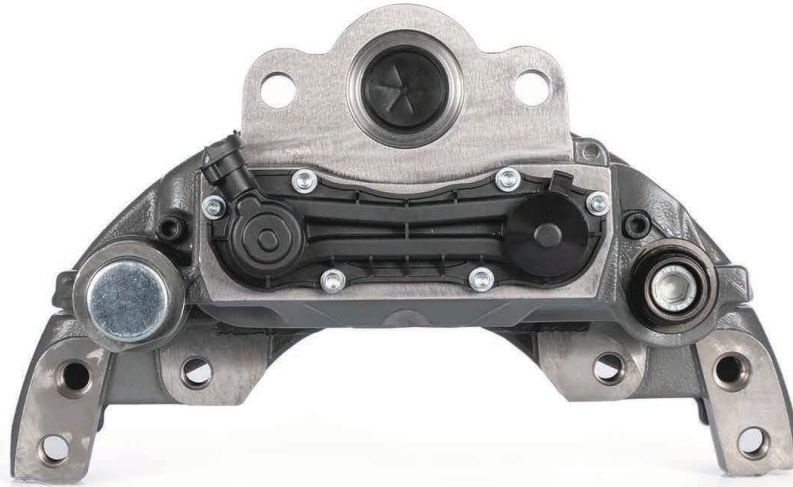

COMPLETE BRAKE CALIPER

Complete Brake Caliper

**CHEEFT
NUMBER**

CHF1107