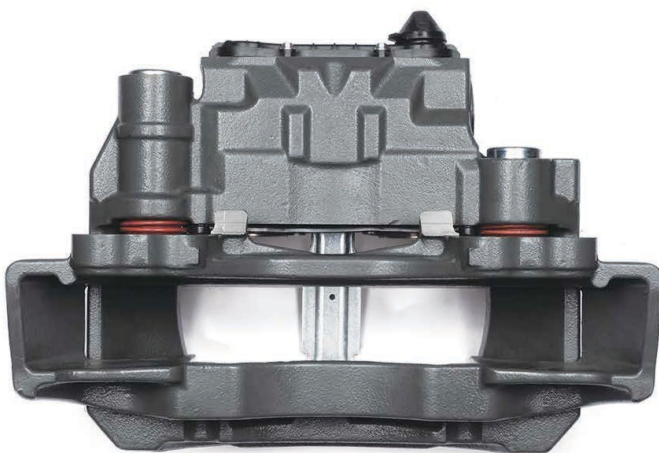

COMPLETE BRAKE CALIPER

Complete Brake Caliper

**CHEEFT
NUMBER**

CHF1118

SK7 Right

/ CALIPER SETS