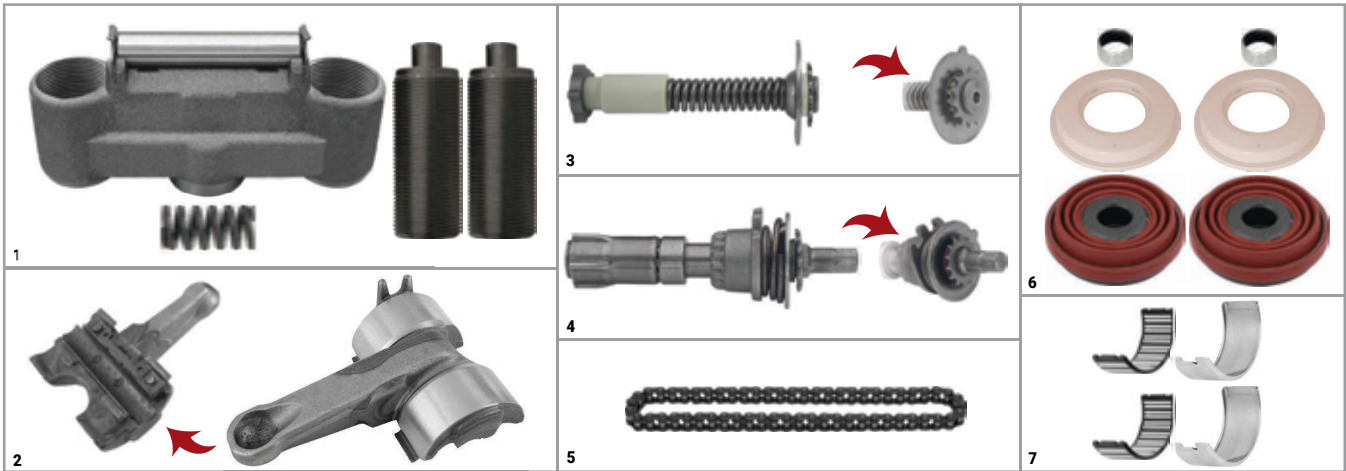

SB6/SB7 TYPE

CALIPER COMPLETE MECHANISM REPAIR KIT (SB7) **CHEEFT NUMBER** **CHS1140**

NO	CHEEFT NO	DESCRIPTIONS	QTY
1	CH1163	Caliper Bridge Assembly Kit	1
2	CH1171	Caliper Lever (Angle 0° - 127 mm)	1
3	CH1030	Caliper Adjusting Shaft (with Spring)	1
4	CH1029	Caliper Adjusting Mechanism	1

NO	CHEEFT NO	DESCRIPTIONS	QTY
5	CH1031	Caliper Chain (29 Links)	1
6	CH1016	Caliper Piston Tappet & Seals Repair Kit	1
7	CH1168	Caliper Roller Bearings	1