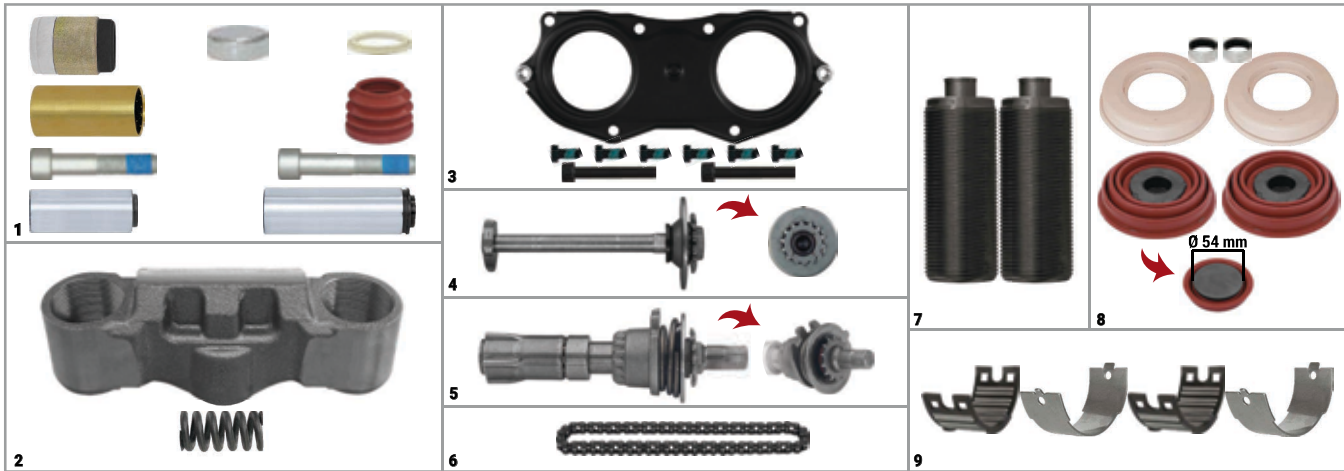

SETS

MB AXOR SET (NEW MODEL)

CHEEFT NUMBER

CHS1009

NO	CHEEFT NO	DESCRIPTIONS	QTY	NO	CHEEFT NO	DESCRIPTIONS	QTY
1	CH1040	Caliper Guides & Seals Repair Kit	1	8	CH1056	Caliper Piston Tappet & Seals Repair Kit	1
2	CH1042	Caliper Bridge Assembly	1	9	CH1069	Roller Bearings	1
3	CH1046	Caliper Cover (with Nut)	1				
4	CH1052	Caliper Adjusting Shaft (without Spring)	1				
5	CH1029	Caliper Adjusting Mechanism	1				
6	CH1031	Caliper Chain (29 Links)	1				
7	CH1009	Caliper Calibration Bolt	2