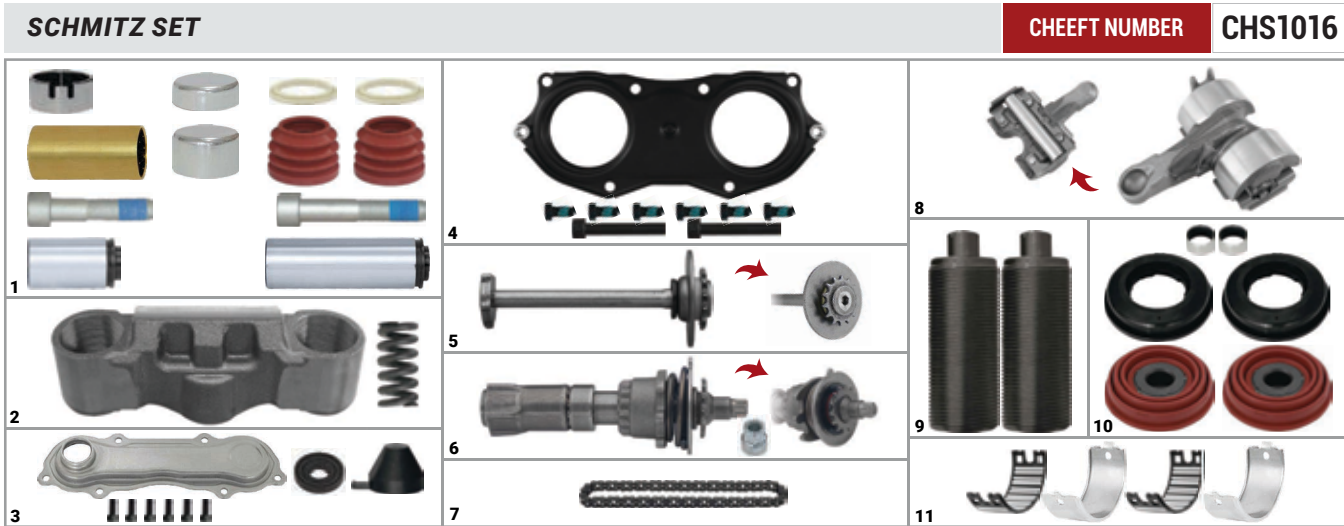

SN6/SN7/SK7/NA7/ST7 TYPE

SN5/SN6/SN7/SK7
NA7/ST7 TYPE

NO	CHEEFT NO	DESCRIPTIONS	QTY	NO	CHEEFT NO	DESCRIPTIONS	QTY
1	CH1164	Caliper Guides & Seals Repair Kit	1	8	CH1178	Caliper Lever (Angle 0° - 113 mm)	1
2	CH1042	Caliper Bridge Assembly	1	9	CH1008	Caliper Calibration Bolt	2
3	CH1089	Caliper Aluminium Cover (Without Sensor)	1	10	CH1223	Caliper Piston Tappet & Seals Repair Kit	1
4	CH1046	Caliper Cover (with Nut)	1	11	CH1005	Caliper Roller Bearings	1
5	CH1034	Caliper Adjusting Shaft (without Spring)	1				
6	CH1209	Caliper Adjusting Mechanism (Original Type)	1				
7	CH1031	Caliper Chain (29 Links)	1