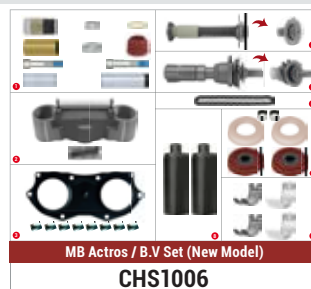

22.5 Inch DAF SN7 Right

/ CALIPER SETS

OEM NUMBER	
OEM	OEM
K003781	K049586
Z002168	K110290
K013892	M200164-21
CARRIER : CH1215	
ADDITIONAL INFO :