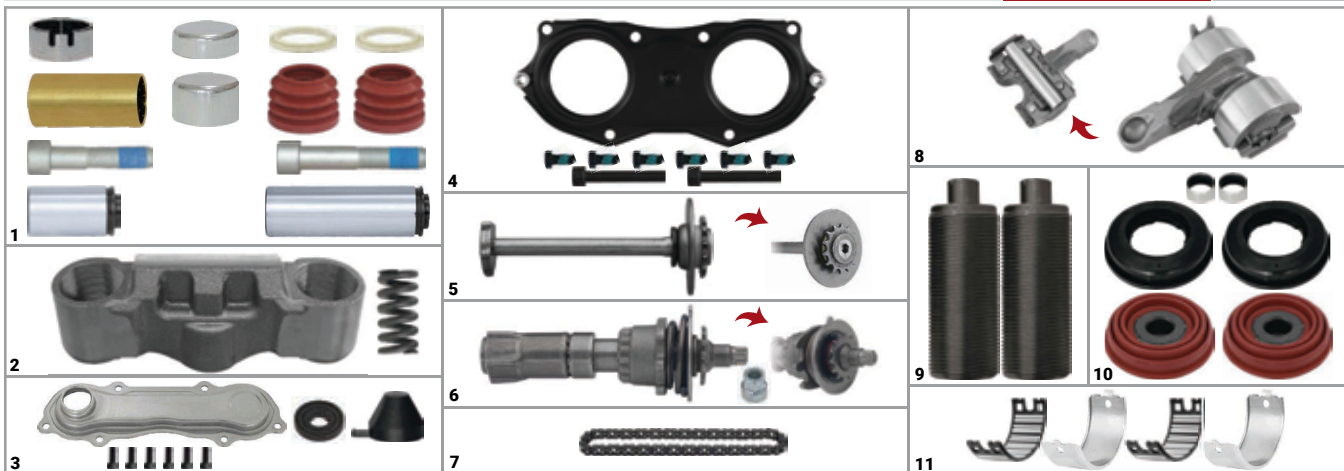

SCHMITZ SET

CHEEFT NUMBER

CHS1016

NO	CHEEFT NO	DESCRIPTIONS	QTY	NO	CHEEFT NO	DESCRIPTIONS	QTY
1	CH1164	Caliper Guides & Seals Repair Kit	1	8	CH1178	Caliper Lever (Angle 0° - 113 mm)	1
2	CH1042	Caliper Bridge Assembly	1	9	CH1008	Caliper Calibration Bolt	2
3	CH1089	Caliper Aluminium Cover (Without Sensor)	1	10	CH1223	Caliper Piston Tappet & Seals Repair Kit	1
4	CH1046	Caliper Cover (with Nut)	1	11	CH1005	Caliper Roller Bearings	1
5	CH1034	Caliper Adjusting Shaft (without Spring)	1				
6	CH1209	Caliper Adjusting Mechanism (Original Type)	1				
7	CH1031	Caliper Chain (29 Links)	1				

KNRR SETS