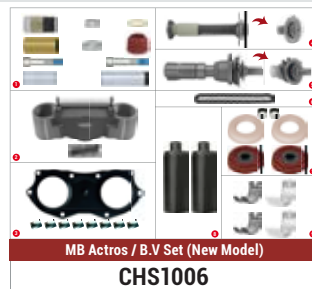

COMPLETE BRAKE CALIPER

Complete Brake Caliper

**CHEEFT
NUMBER**

CHF1110

Complete Brake
Caliper

CALIPER SETS /

SN7 Left

Caliper Complete Mechanism Repair Kit (SN7)
CHS1133