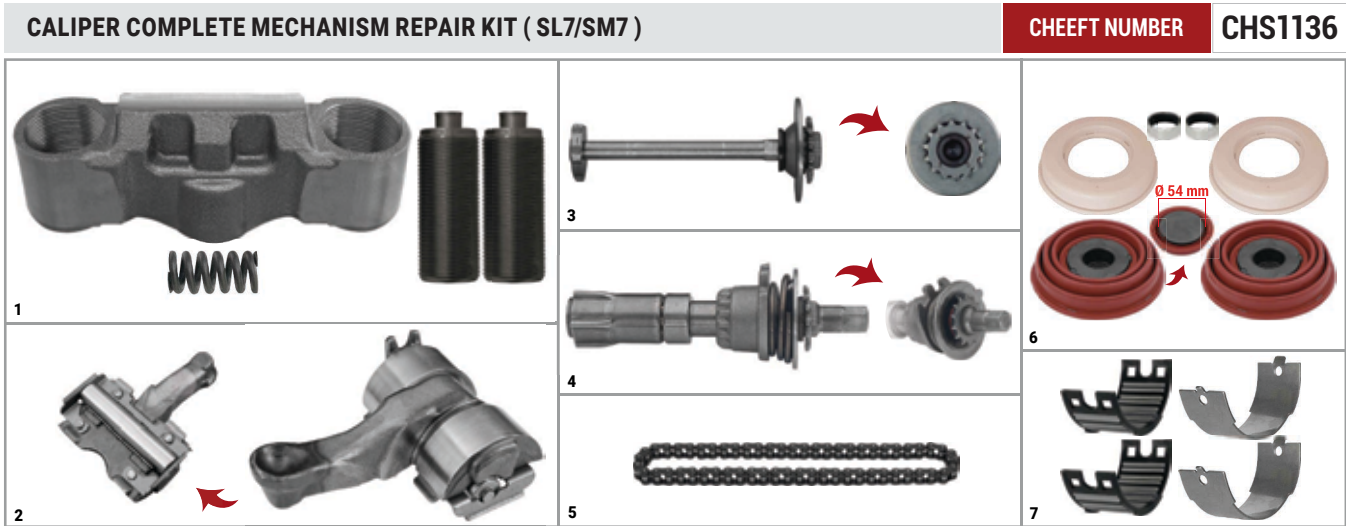

SM7 TYPE (M2/7514-7515)

NO	CHEEFT NO	DESCRIPTIONS	QTY	NO	CHEEFT NO	DESCRIPTIONS	QTY
1	CH1172	Caliper Bridge Assembly Kit	1	5	CH1031	Caliper Chain (29 Links)	1
2	CH1057	Caliper Lever (122 mm)	1	6	CH1056	Caliper Piston Tappet & Seals Repair Kit	1
3	CH1052	Caliper Adjusting Shaft (without Spring)	1	7	CH1069	Roller Bearings	1
4	CH1029	Caliper Adjusting Mechanism	1