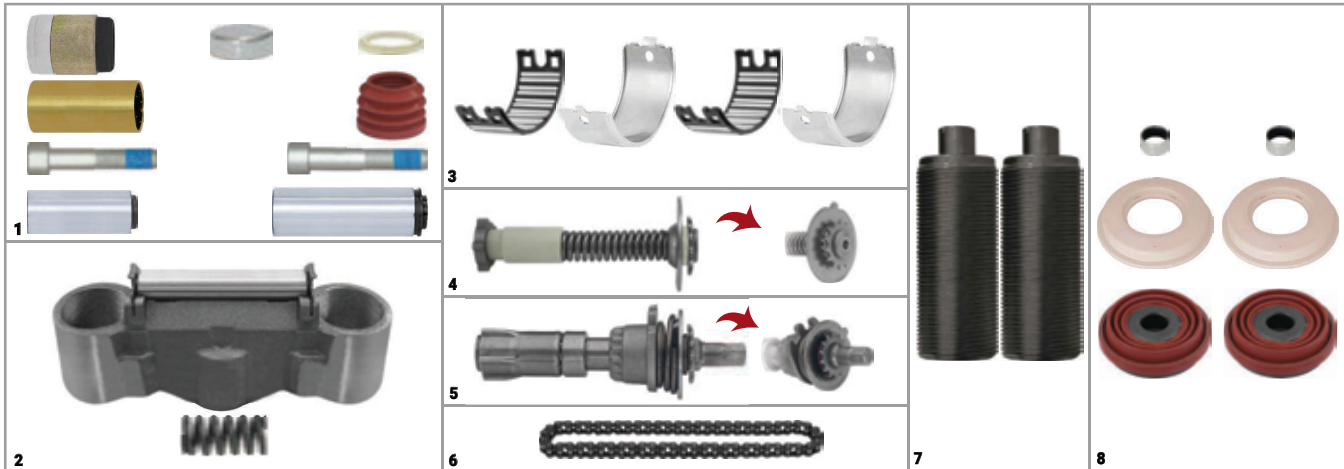

MB AXOR SET (NEW MODEL)

CHEEFT NUMBER

CHS1008

NO	CHEEFT NO	DESCRIPTIONS	QTY
1	CH1040	Caliper Guides & Seals Repair Kit	1
2	CH1041	Caliper Bridge Assembly	1
3	CH1005	Caliper Roller Bearings	1
4	CH1030	Caliper Adjusting Shaft (with Spring)	1
5	CH1029	Caliper Adjusting Mechanism	1
6	CH1031	Caliper Chain (29 Links)	1
7	CH1008	Caliper Calibration Bolt	2

NO	CHEEFT NO	DESCRIPTIONS	QTY
8	CH1016	Caliper Piston Tappet & Seals Repair Kit	1