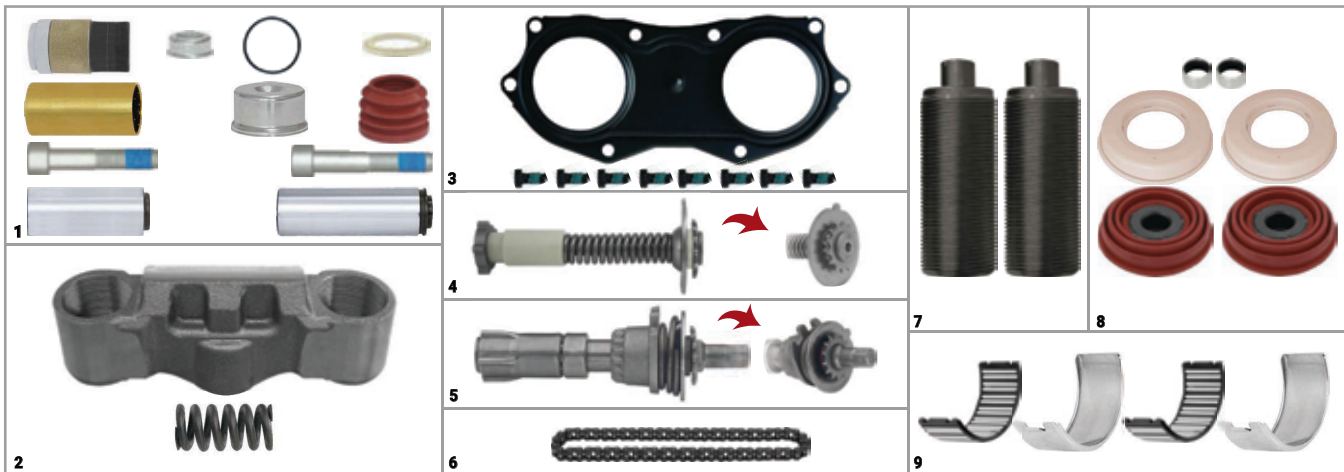

MB ACTROS / B.V SET (OLD MODEL)

CHEEFT NUMBER

CHS1007

NO	CHEEFT NO	DESCRIPTIONS	QTY	NO	CHEEFT NO	DESCRIPTIONS	QTY
1	CH1003	Caliper Guides & Seals Repair Kit	1	8	CH1127	Caliper Piston Tappet & Seals Repair Kit	1
2	CH1042	Caliper Bridge Assembly	1	9	CH1168	Caliper Roller Bearings	1
3	CH1045	Caliper Cover	1				
4	CH1030	Caliper Adjusting Shaft (with Spring)	1				
5	CH1029	Caliper Adjusting Mechanism	1				
6	CH1031	Caliper Chain (29 Links)	1				
7	CH1008	Caliper Calibration Bolt	2				

KNRR SETS