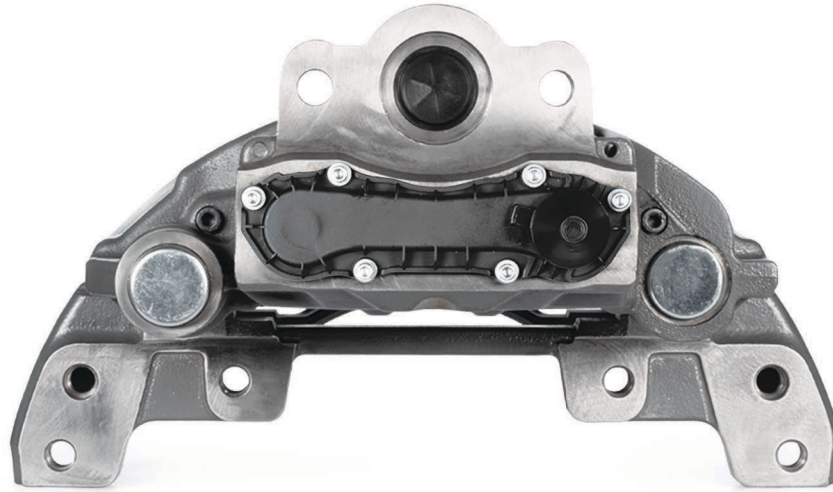

COMPLETE BRAKE CALIPER

Complete Brake Caliper

**CHEEFT
NUMBER**

CHF1112

Complete Brake
Caliper