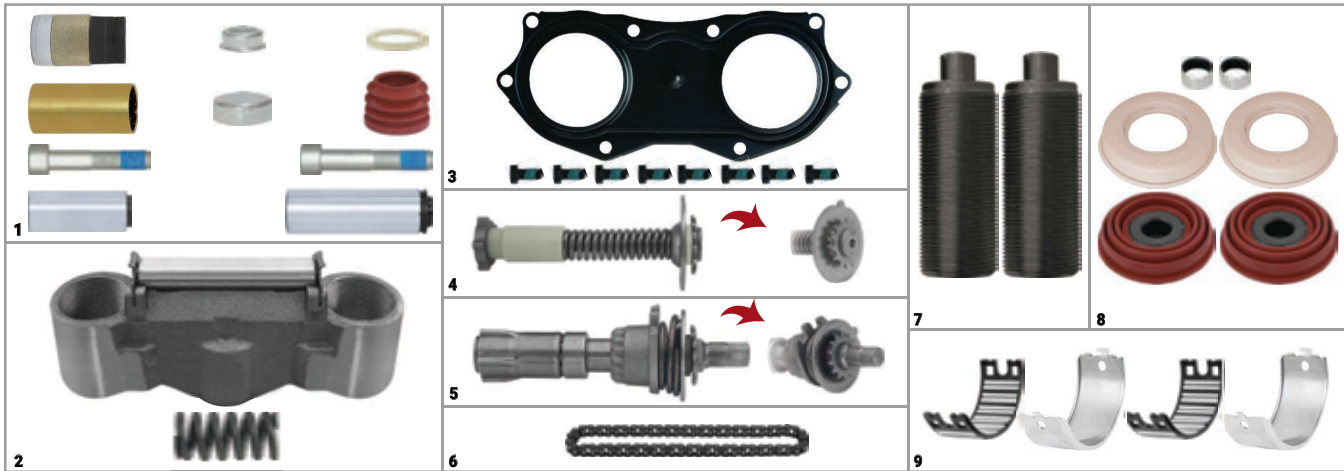

SETS

MB ACTROS / B.V SET (NEW MODEL)

CHEEFT NUMBER

CHS1006

NO	CHEEFT NO	DESCRIPTIONS	QTY	NO	CHEEFT NO	DESCRIPTIONS	QTY
1	CH1039	Caliper Guides & Seals Repair Kit	1	8	CH1127	Caliper Piston Tappet & Seals Repair Kit	1
2	CH1041	Caliper Bridge Assembly	1	9	CH1005	Caliper Roller Bearings	1
3	CH1045	Caliper Cover	1				
4	CH1030	Caliper Adjusting Shaft (with Spring)	1				
5	CH1029	Caliper Adjusting Mechanism	1				
6	CH1031	Caliper Chain (29 Links)	1				
7	CH1008	Caliper Calibration Bolt	1				