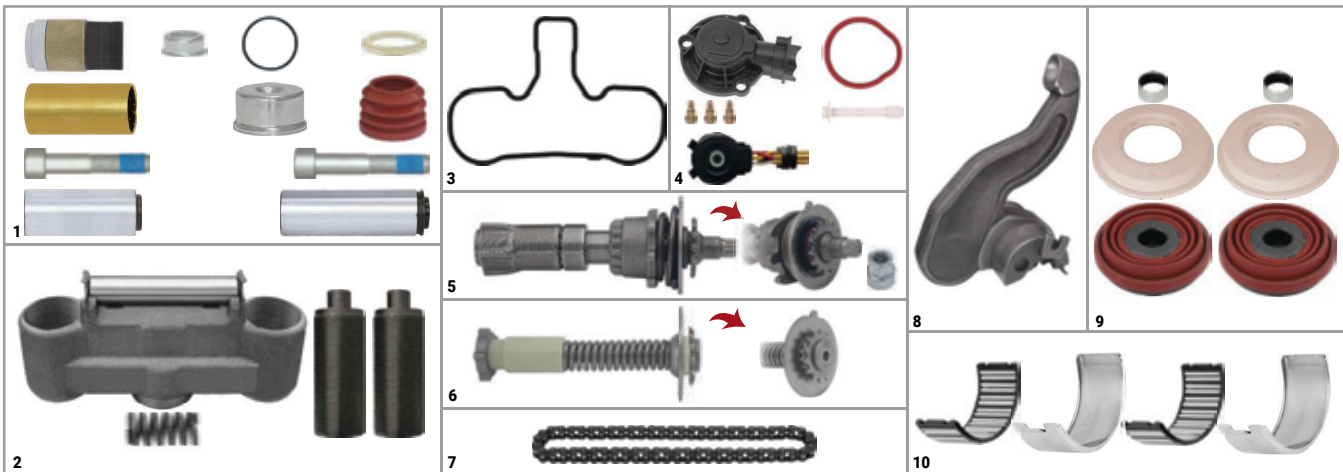

CALIPER COMPLETE REPAIR SET (SB7 - MAN)

CHEEFT NUMBER

CHS1026

NO	CHEEFT NO	DESCRIPTIONS	QTY
1	CH1003	Caliper Guides & Seals Repair Kit	1
2	CH1163	Caliper Bridge Assembly Kit	1
3	CH1088	Caliper Body Seal	1
4	CH1081	Caliper Plastic Cover (3 Cables Sensor - Man)	1
5	CH1209	Caliper Adjusting Mechanism (Original Type)	1
6	CH1030	Caliper Adjusting Shaft (with Spring)	1
7	CH1031	Caliper Chain (29 Links)	1

NO	CHEEFT NO	DESCRIPTIONS	QTY
8	CH1190	Caliper Lever	1
9	CH1016	Caliper Piston Tappet & Seals Repair Kit	1
10	CH1168	Caliper Roller Bearings	1