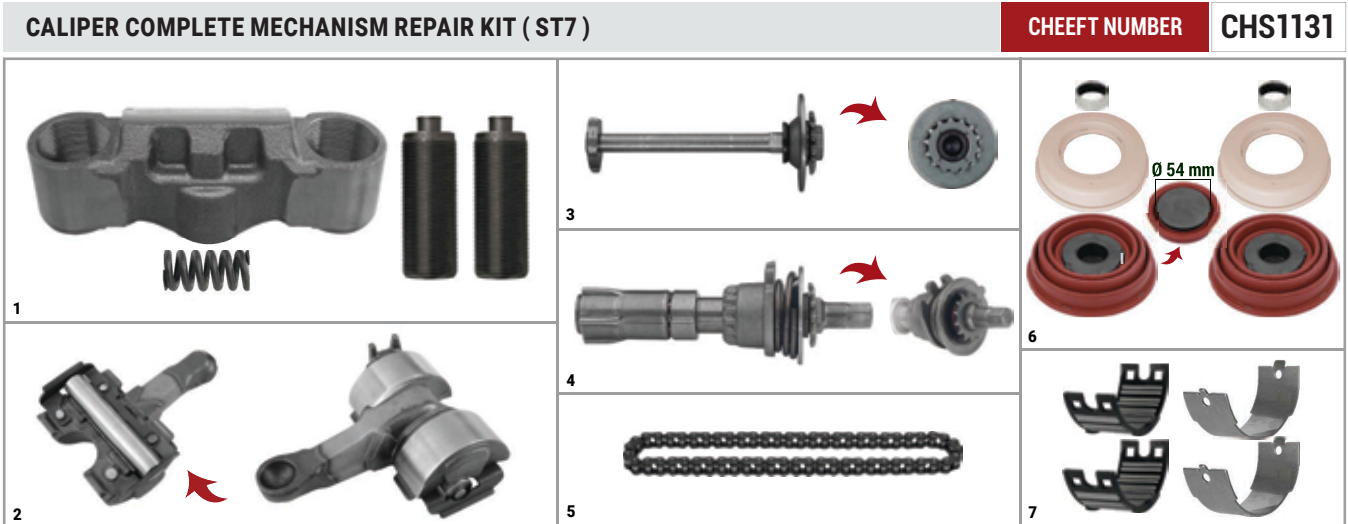

NO	CHEEFT NO	DESCRIPTIONS	QTY	NO	CHEEFT NO	DESCRIPTIONS	QTY
1	CH1172	Caliper Bridge Assembly Kit	1	5	CH1031	Caliper Chain (29 Links)	1
2	CH1106	ST7 Type Caliper Lever	1	6	CH1056	Caliper Piston Tappet & Seals Repair Kit	1
3	CH1052	Caliper Adjusting Shaft (without Spring)	1	7	CH1069	Roller Bearings	1
4	CH1029	Caliper Adjusting Mechanism	1