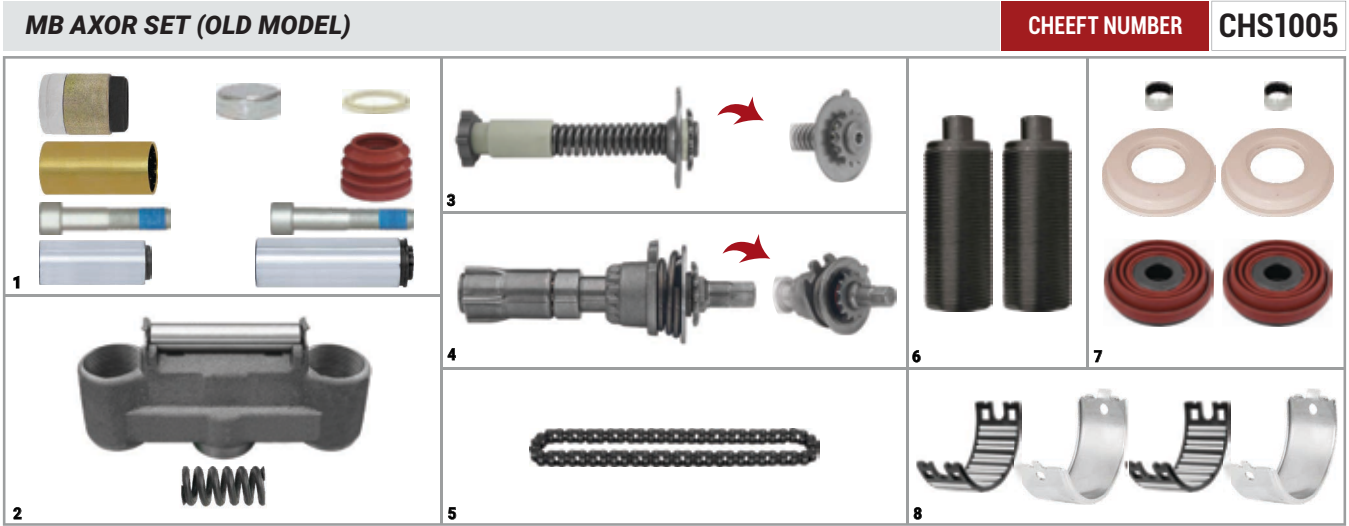

NO	CHEEFT NO	DESCRIPTIONS	QTY	NO	CHEEFT NO	DESCRIPTIONS	QTY
1	CH1040	Caliper Guides & Seals Repair Kit	1	5	CH1031	Caliper Chain (29 Links)	1
2	CH1032	Caliper Bridge Assembly	1	6	CH1008	Caliper Calibration Bolt	2
3	CH1030	Caliper Adjusting Shaft (with Spring)	1	7	CH1016	Caliper Piston Tappet & Seals Repair Kit	1
4	CH1029	Caliper Adjusting Mechanism	1	8	CH1005	Caliper Roller Bearings	1