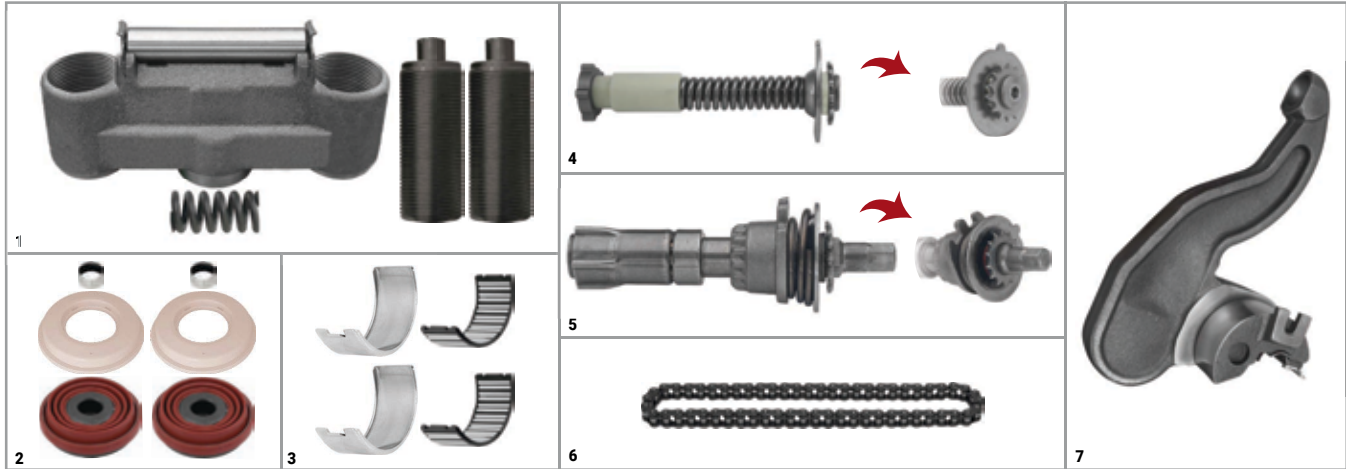

SB7 RADIAL TYPE

CALIPER COMPLETE REPAIR SET (SCAINA)

CHEEFT NUMBER

CHS1143

NO	CHEEFT NO	DESCRIPTIONS	QTY
1	CH1163	Caliper Bridge Assembly Kit	1
2	CH1016	Caliper Piston Tappet & Seals Repair Kit	1
3	CH1168	Caliper Roller Bearings	1
4	CH1030	Caliper Adjusting Shaft (with Spring)	1

NO	CHEEFT NO	DESCRIPTIONS	QTY
5	CH1029	Caliper Adjusting Mechanism	1
6	CH1031	Caliper Chain (29 Links)	1
7	CH1186	Caliper Lever	1