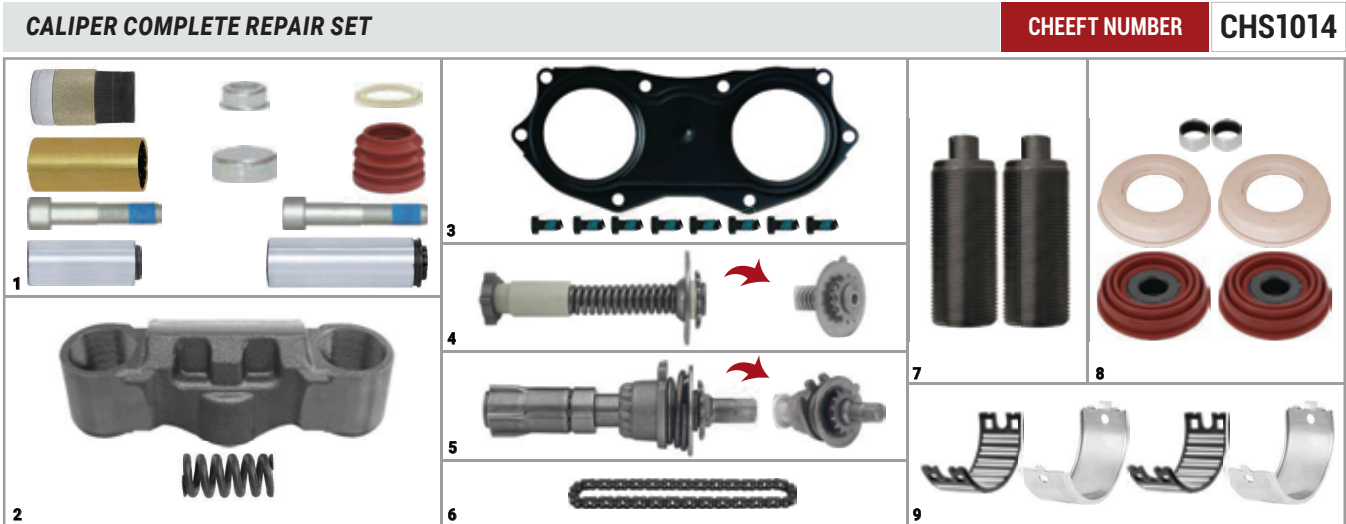

NO	CHEEFT NO	DESCRIPTIONS	QTY	NO	CHEEFT NO	DESCRIPTIONS	QTY
1	CH1039	Caliper Guides & Seals Repair Kit	1	8	CH1127	Caliper Piston Tappet & Seals Repair Kit	1
2	CH1042	Caliper Bridge Assembly	1	9	CH1005	Caliper Roller Bearings	1
3	CH1045	Caliper Cover	1				
4	CH1030	Caliper Adjusting Shaft (with Spring)	1				
5	CH1029	Caliper Adjusting Mechanism	1				
6	CH1031	Caliper Chain (29 Links)	1				
7	CH1008	Caliper Calibration Bolt	2