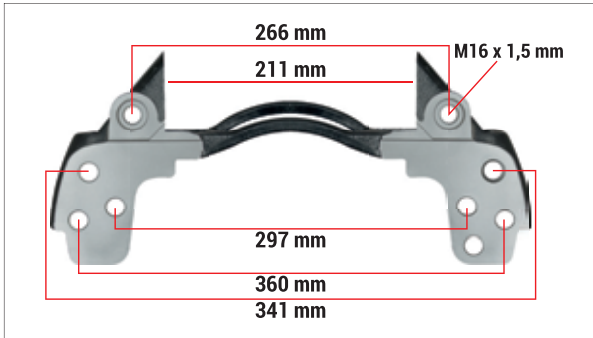

CARRIERS

KNRR CARRIERS

Iveco Truck (Right)

CHEEFT NUMBER **CH1256**

OEM NUMBER **K002314**