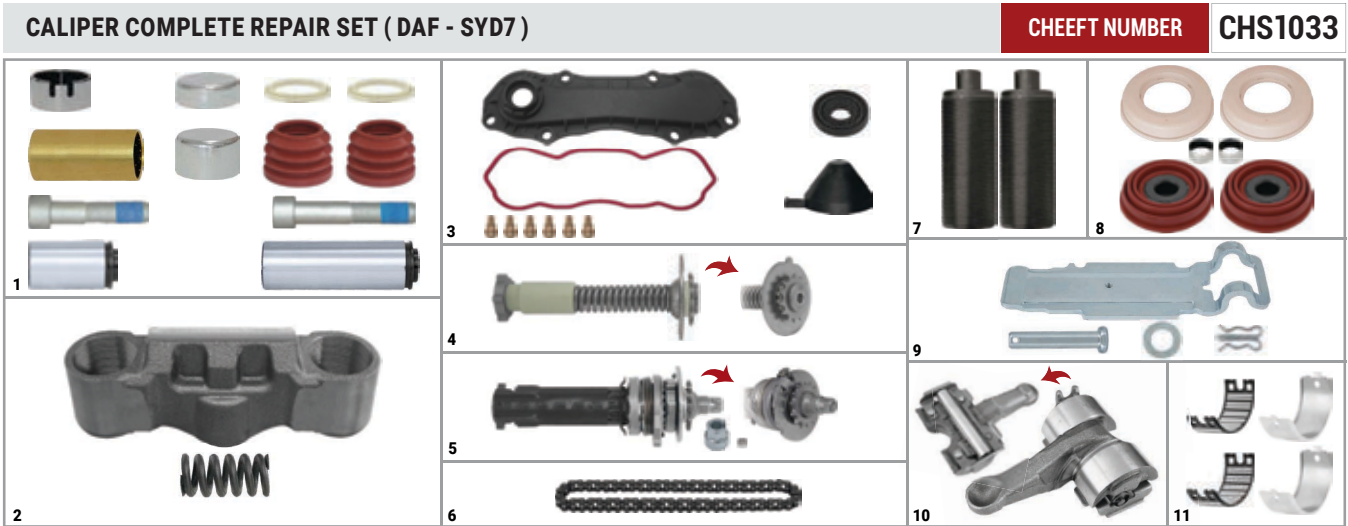

SN6/SN7/SK7/NA7/ST7 TYPE

SN5/SN6/SN7/SK7
NA7/ST7 TYPE

NO	CHEEFT NO	DESCRIPTIONS	QTY	NO	CHEEFT NO	DESCRIPTIONS	QTY
1	CH1039	Caliper Guides & Seals Repair Kit	1	7	CH1008	Caliper Calibration Bolt	2
2	CH1042	Caliper Bridge Assembly	1	8	CH1127	Caliper Piston Tappet & Seals Repair Kit	1
3	CH1019	Caliper Plastic Cover (Without Sensor)	1	9	CH1028	Caliper Pad Retainer Repair Kit	1
4	CH1030	Caliper Adjusting Shaft (with Spring)	1	10	CH1058	Caliper Lever (Angle 0° - 124 mm)	1
5	CH1101	Caliper Adjusting Mechanism	1	11	CH1005	Caliper Roller Bearings	1
6	CH1031	Caliper Chain (29 Links)	1