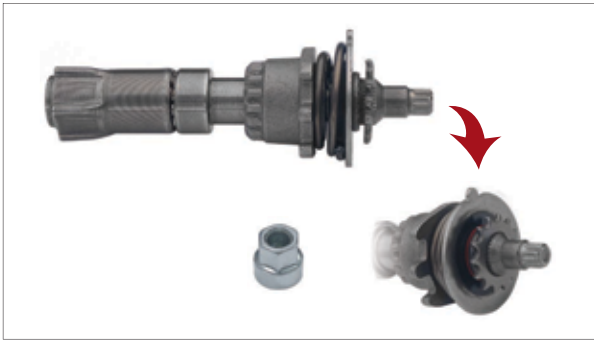

Caliper Adjusting Mechanism (Orig. Type)

CHEEFT NUMBER CH1209

OEM NUMBER CKSK.10.30