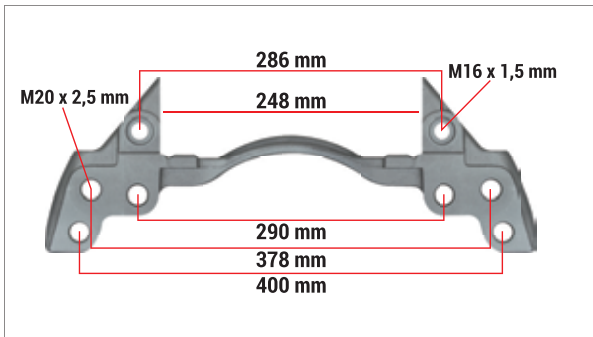

CARRIERS

KNRR CARRIERS

Iveco Truck (Right)

CHEEFT NUMBER **CH1256**

OEM NUMBER **K002314**

Iveco Truck (Left)

CHEEFT NUMBER **CH1257**

OEM NUMBER **K002313**