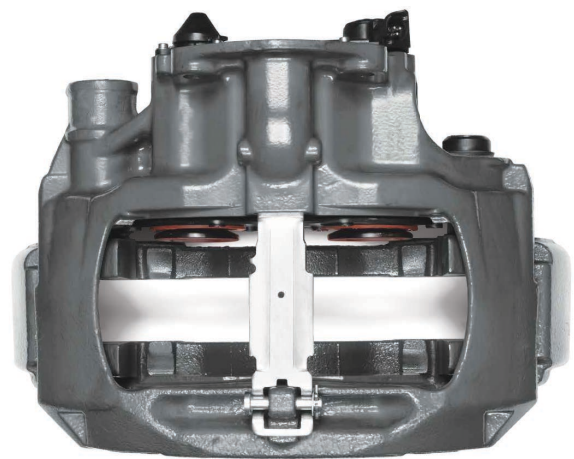

COMPLETE BRAKE CALIPER

Complete Brake Caliper

**CHEEFT
NUMBER**

CHF1123

Complete Brake
Caliper

CALIPER SETS /

SN7 Left