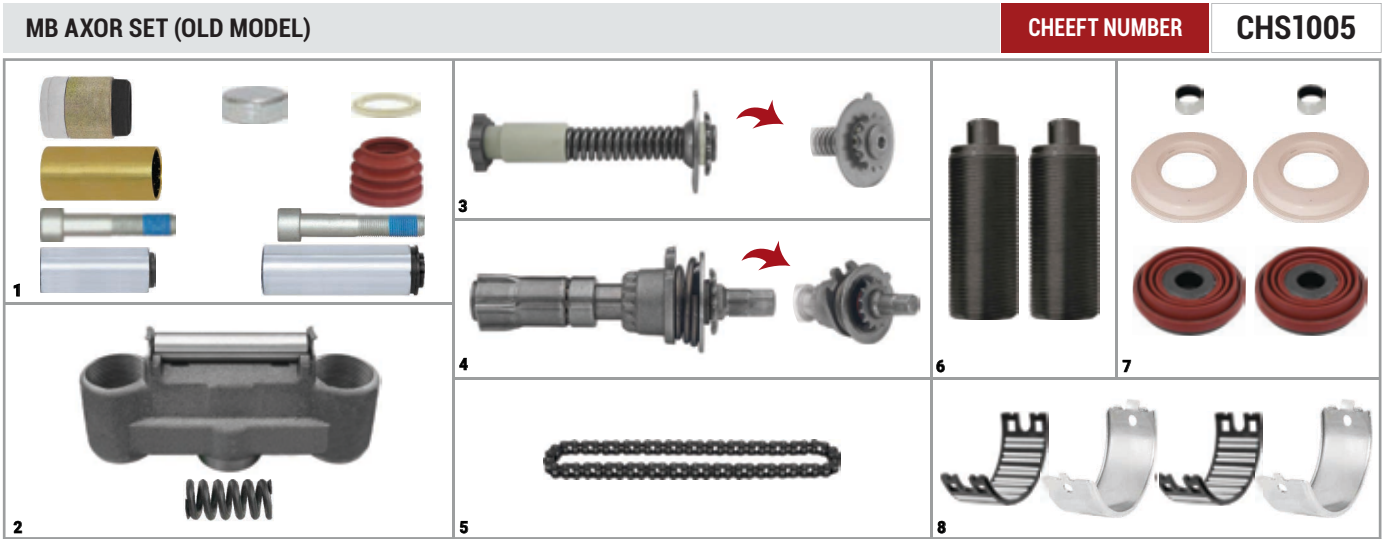

SB6/SB7 TYPE

NO	CHEEFT NO	DESCRIPTIONS	QTY
1	CH1040	Caliper Guides & Seals Repair Kit	1
2	CH1032	Caliper Bridge Assembly	1
3	CH1030	Caliper Adjusting Shaft (with Spring)	1
4	CH1029	Caliper Adjusting Mechanism	1
5	CH1031	Caliper Chain (29 Links)	1
6	CH1008	Caliper Calibration Bolt	2
7	CH1016	Caliper Piston Tappet & Seals Repair Kit	1

NO	CHEEFT NO	DESCRIPTIONS	QTY
8	CH1005	Caliper Roller Bearings	1