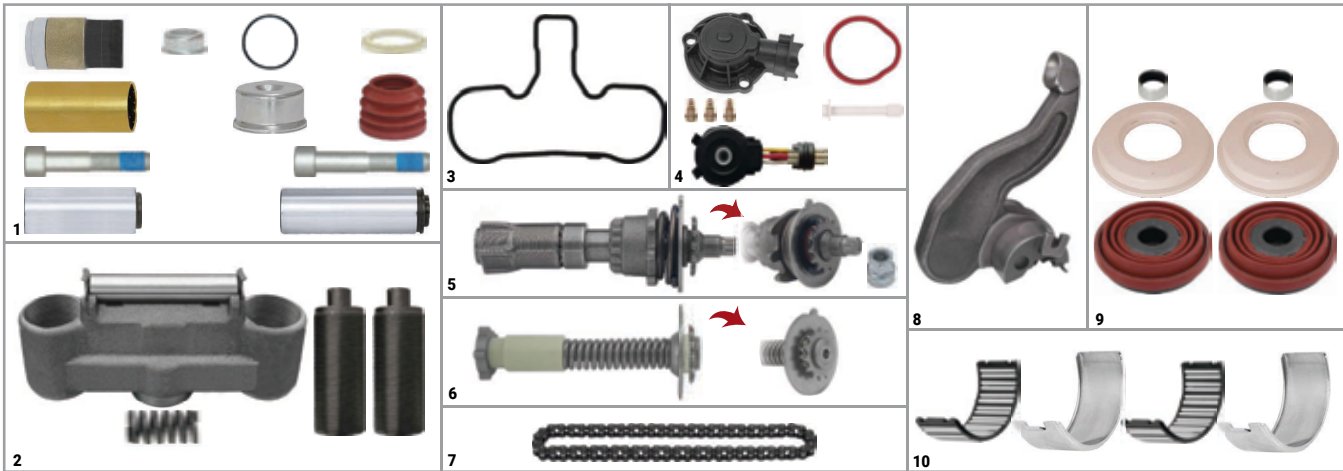

KNRR SETS

SETS

KNRR SETS

CALIPER COMPLETE REPAIR SET (SB7 - MB)

CHEEFT NUMBER

CHS1025

NO	CHEEFT NO	DESCRIPTIONS	QTY
1	CH1003	Caliper Guides & Seals Repair Kit	1
2	CH1163	Caliper Bridge Assembly Kit	1
3	CH1088	Caliper Body Seal	1
4	CH1072	Caliper Plastic Cover (3 Cables Sensor - MB)	1
5	CH1209	Caliper Adjusting Mechanism (Original Type)	1
6	CH1030	Caliper Adjusting Shaft (with Spring)	1
7	CH1031	Caliper Chain (29 Links)	1