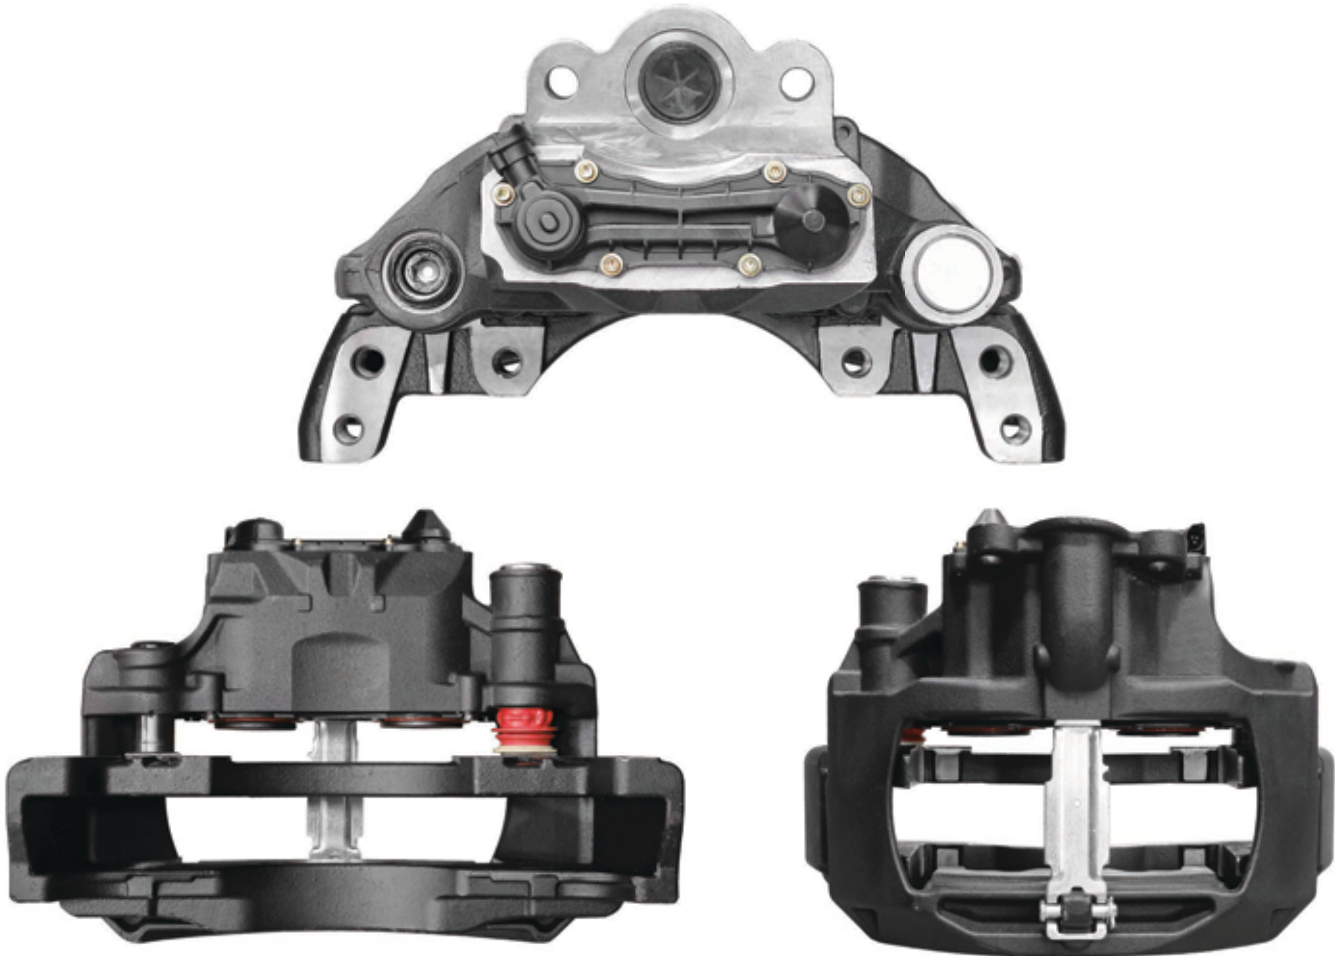

COMPLETE BRAKE CALIPER

Complete Brake Caliper

**CHEEFT
NUMBER**

CHF1129

Complete Brake
Caliper

CALIPER SETS /

22.5 Inch DAF SN7 Left

Caliper Complete Mechanism Repair Kit (SN7)
CHS1133

Caliper Complete Repair Set
CHS1014

MB Actros / B.V Set (New Model)
CHS1006

OEM NUMBER	
OEM	OEM
K003782	K049585
Z002167	K110289
K013891	M200164-22
CARRIER : CH1215	
ADDITIONAL INFO :