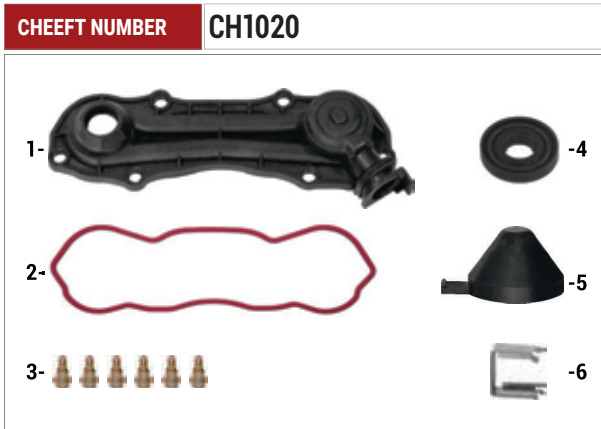

Caliper Plastic Cover (Without Sensor)

OEM NUMBER	CKSK.16.1.R

NO	CHEEFT NO	DESCRIPTIONS	DIMENSION	QTY
1	CH1548	PLASTIC COVER (WITH HOLE)		1
2	CH1554	SENSOR COVER SEAL		1
3	CH1575	SCREW WITH RIVET		6
4	CH1550	SEAL		1
5	CH1557	PLASTIC COVER CAP	38 mm	1
6	CH1605	COVER CLIPS		1