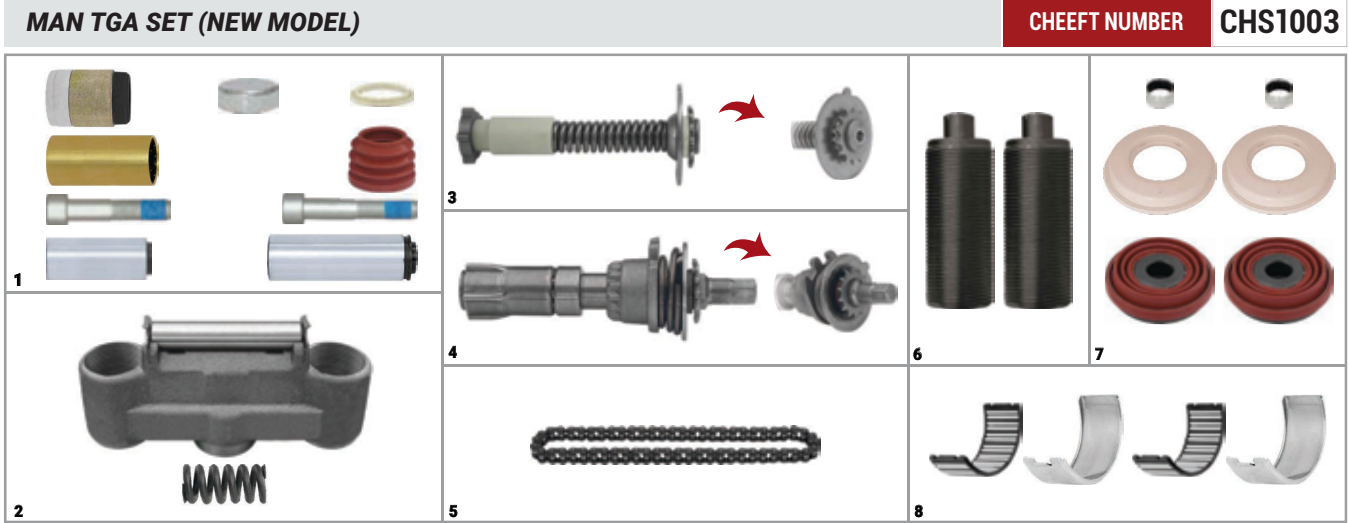

SB7 RADIAL TYPE

NO	CHEEFT NO	DESCRIPTIONS	QTY	NO	CHEEFT NO	DESCRIPTIONS	QTY
1	CH1040	Caliper Guides & Seals Repair Kit	1	5	CH1031	Caliper Chain (29 Links)	1
2	CH1032	Caliper Bridge Assembly	1	6	CH1008	Caliper Calibration Bolt	2
3	CH1030	Caliper Adjusting Shaft (with Spring)	1	7	CH1016	Caliper Piston Tappet & Seals Repair Kit	1
4	CH1029	Caliper Adjusting Mechanism	1	8	CH1168	Caliper Roller Bearings	1