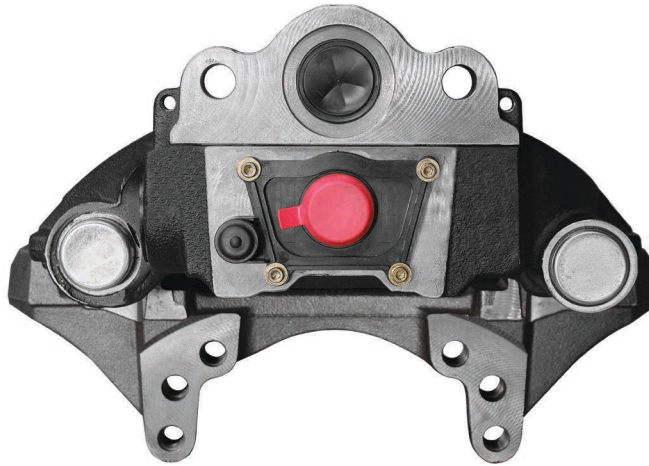

CARRIER	: CH1259
ADDITIONAL INFO	:

COMPLETE BRAKE CALIPER

Complete Brake Caliper

**CHEEFT
NUMBER**

CHF1127

Complete Brake
Caliper

CALIPER SETS /

SYT7000/SYT7001 (NEW SCHMITZ Left)