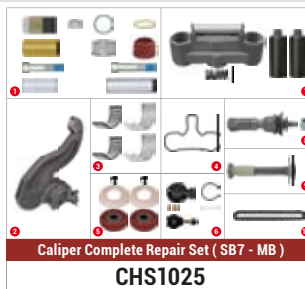

OEM NUMBER	
KNORR -BREMSE	OEM
K002967	R2.01.07.015
K002969	MXC9103015
K001591SC	SCANIA
SB7463RC	1745466
SB7462	1756396
SB7189	1921152
CARRIER	: CH1213
ADDITIONAL INFO	: