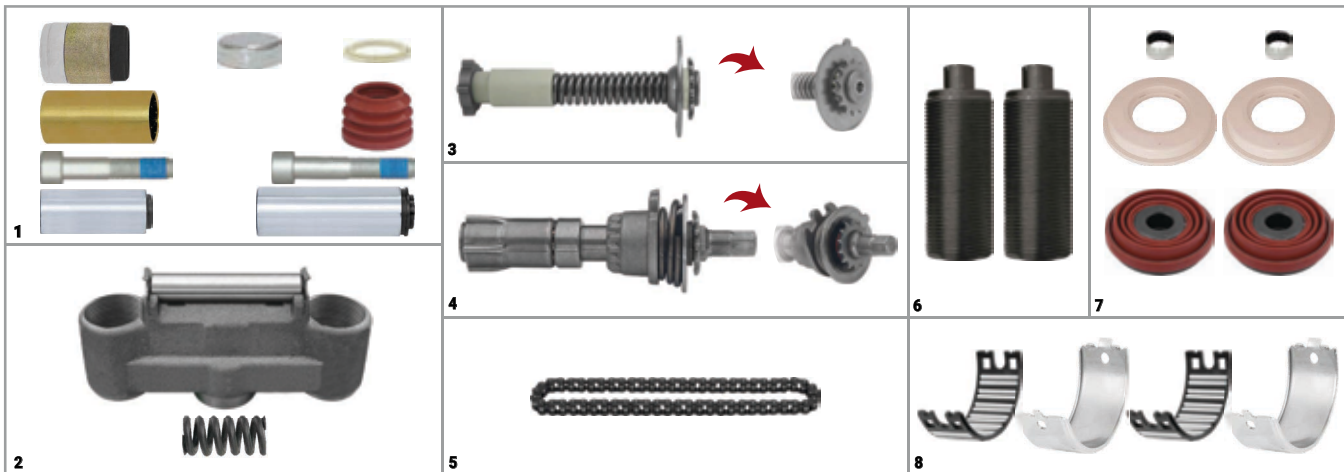

MB AXOR SET (OLD MODEL)

CHEEFT NUMBER

CHS1005

NO	CHEEFT NO	DESCRIPTIONS	QTY	NO	CHEEFT NO	DESCRIPTIONS	QTY
1	CH1040	Caliper Guides & Seals Repair Kit	1	5	CH1031	Caliper Chain (29 Links)	1
2	CH1032	Caliper Bridge Assembly	1	6	CH1008	Caliper Calibration Bolt	2
3	CH1030	Caliper Adjusting Shaft (with Spring)	1	7	CH1016	Caliper Piston Tappet & Seals Repair Kit	1
4	CH1029	Caliper Adjusting Mechanism	1	8	CH1005	Caliper Roller Bearings	1

KNRR SETS