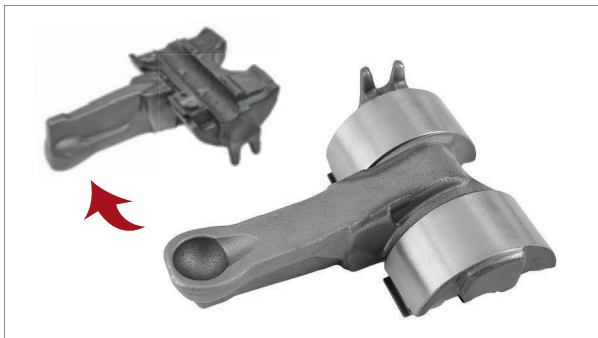

SB6/SB7 TYPE

Caliper Lever (Angle 12° - 122 mm)

CHEEFT NUMBER **CH1206**

OEM NUMBER **C73164**