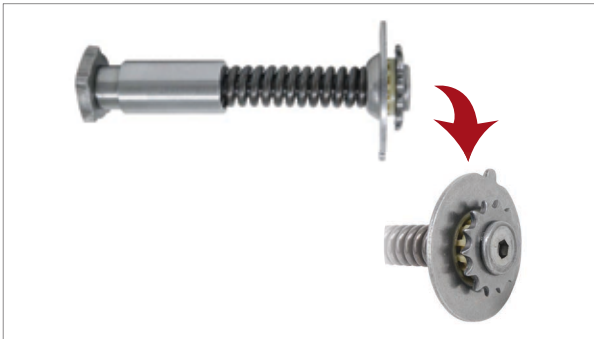

Caliper Adjusting Shaft (with Spring, New Model)

CHEEFT NUMBER CH1330

OEM NUMBER