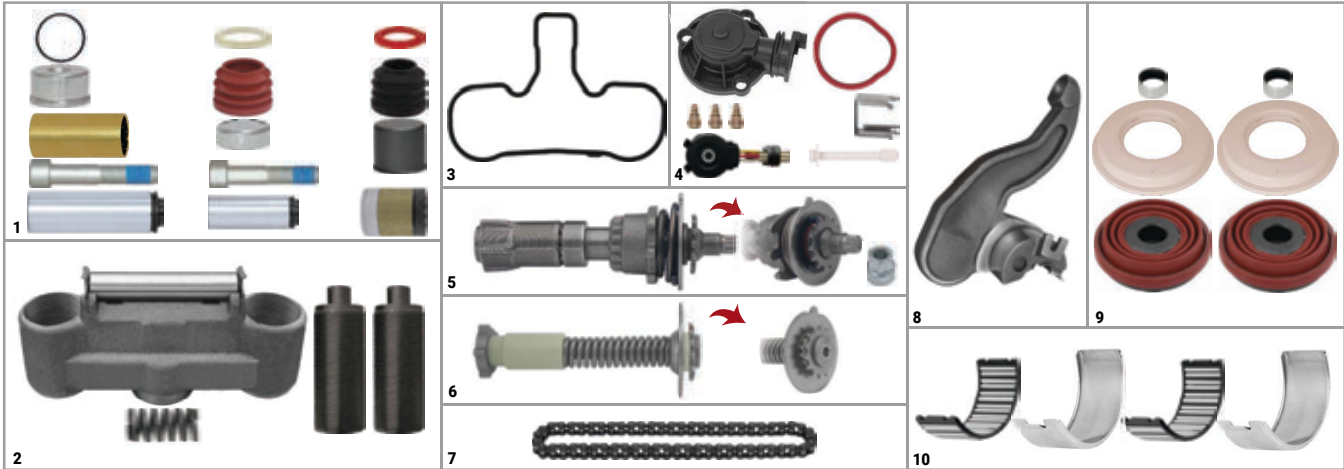

SB7 RADIAL TYPE

CALIPER COMPLETE REPAIR SET (SB7 - MAN)

CHEEFT NUMBER

CHS1027

NO	CHEEFT NO	DESCRIPTIONS	QTY
1	CH1061	Caliper Guides & Seals Repair Kit	1
2	CH1163	Caliper Bridge Assembly Kit	1
3	CH1088	Caliper Body Seal	1
4	CH1073	Caliper Plastic Cover (3 Cables Sensor - MB)	1
5	CH1209	Caliper Adjusting Mechanism (Original Type)	1
6	CH1030	Caliper Adjusting Shaft (with Spring)	1
7	CH1031	Caliper Chain (29 Links)	1

NO	CHEEFT NO	DESCRIPTIONS	QTY
8	CH1186	Caliper Lever	1
9	CH1016	Caliper Piston Tappet & Seals Repair Kit	1
10	CH1168	Caliper Roller Bearings	1