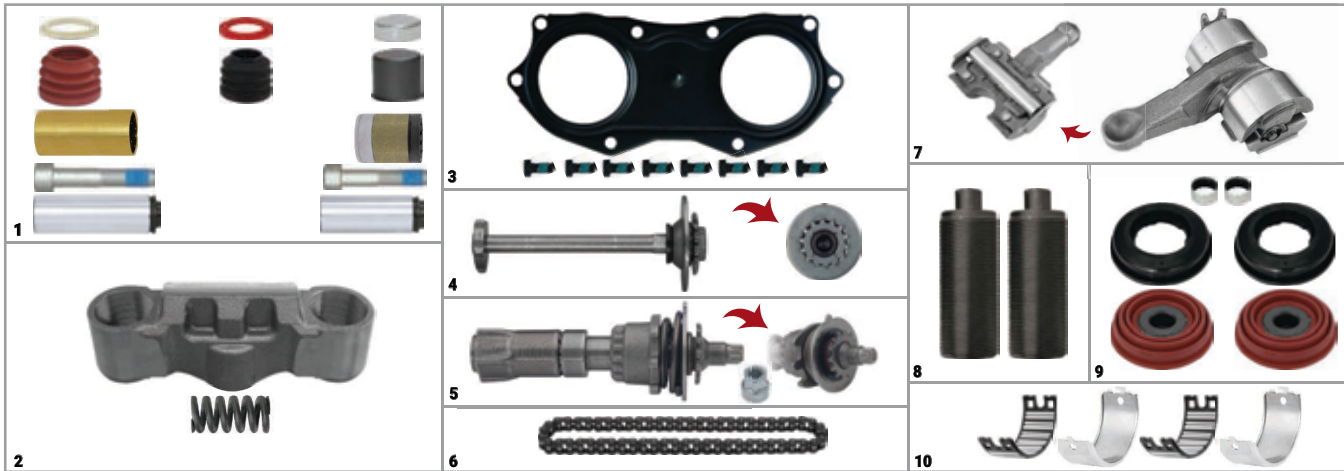

SETS

CALIPER COMPLETE REPAIR SET (SCANIA)

CHEEFT NUMBER

CHS1015

NO	CHEEFT NO	DESCRIPTIONS	QTY	NO	CHEEFT NO	DESCRIPTIONS	QTY
1	CH1093	Caliper Guides & Seals Repair Kit	1	8	CH1008	Caliper Calibration Bolt	2
2	CH1042	Caliper Bridge Assembly	1	9	CH1223	Caliper Piston Tappet & Seals Repair Kit	1
3	CH1045	Caliper Cover	1	10	CH1005	Caliper Roller Bearings	1
4	CH1052	Caliper Adjusting Shaft (without Spring)	1				
5	CH1209	Caliper Adjusting Mechanism (Original Type)	1				
6	CH1031	Caliper Chain (29 Links)	1				
7	CH1058	Caliper Lever (Angle 0° - 124 mm)	1