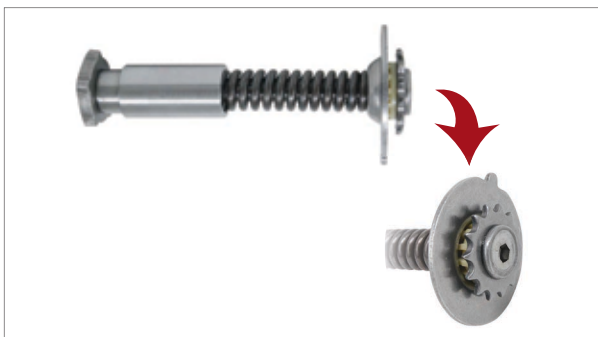

Caliper Adjusting Shaft (with Spring, New Model)	
CHEEFT NUMBER	CH1330
OEM NUMBER