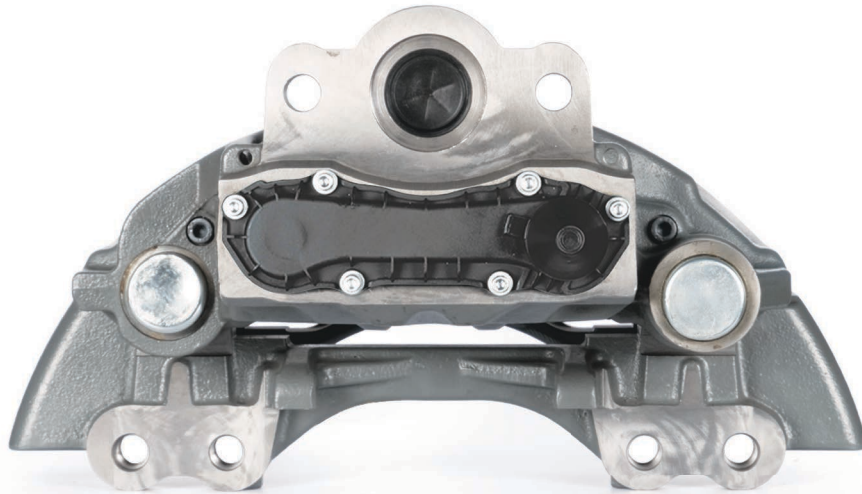

CARRIER : CH1230

ADDITIONAL INFO :

COMPLETE BRAKE CALIPER

Complete Brake Caliper

**CHEEFT
NUMBER**

CHF1119

Complete Brake
Caliper

CALIPER SETS /