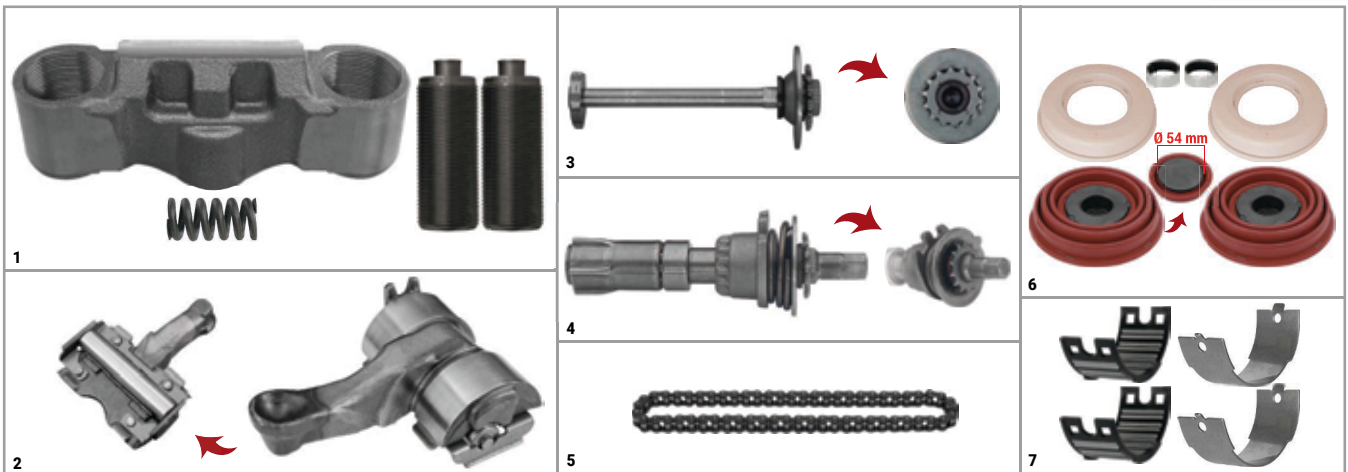

CALIPER COMPLETE MECHANISM REPAIR KIT (SL7/SM7) **CHEEFT NUMBER** **CHS1136**

NO	CHEEFT NO	DESCRIPTIONS	QTY	NO	CHEEFT NO	DESCRIPTIONS	QTY
1	CH1172	Caliper Bridge Assembly Kit	1	5	CH1031	Caliper Chain (29 Links)	1
2	CH1057	Caliper Lever (122 mm)	1	6	CH1056	Caliper Piston Tappet & Seals Repair Kit	1
3	CH1052	Caliper Adjusting Shaft (without Spring)	1	7	CH1069	Roller Bearings	1
4	CH1029	Caliper Adjusting Mechanism	1