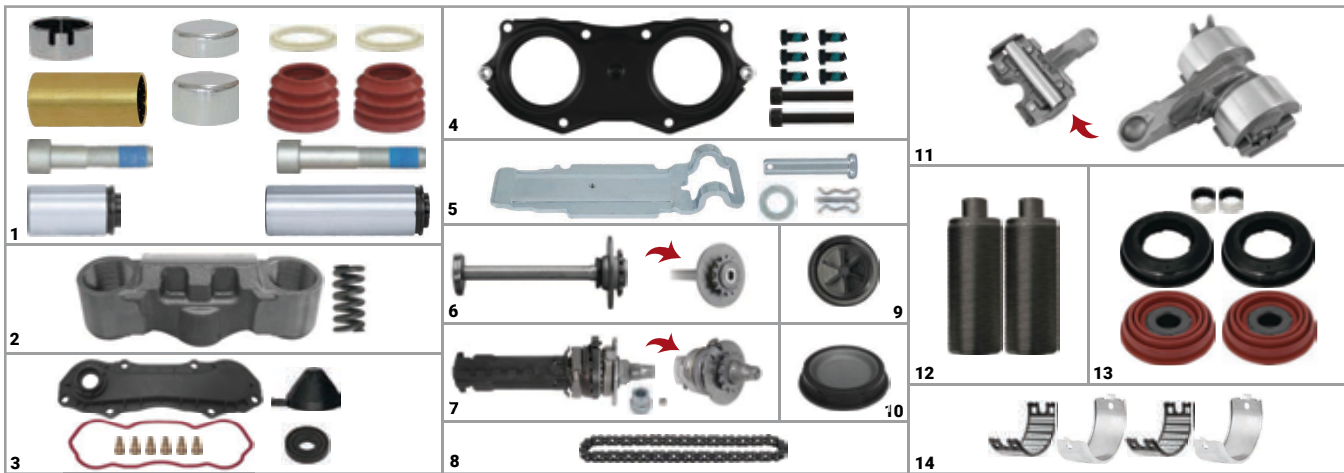

Caliper Adjusting Mechanism (New Model)

CHEEFT NUMBER CH1111

OEM NUMBER

CALIPER COMPLETE REPAIR SET (KNORR BENDIX)

CHEEFT NUMBER

CHS1029

NO	CHEEFT NO	DESCRIPTIONS	QTY	NO	CHEEFT NO	DESCRIPTIONS	QTY
1	CH1164	Caliper Guides & Seals Repair Kit	1	8	CH1031	Caliper Chain (29 Links)	1
2	CH1042	Caliper Bridge Assembly	1	9	CH1623	Actuator Seal Ø42 mm	1
3	CH1019	Caliper Plastic Cover (Without Sensor)	1	10	CH1586	Plug Ø55/50 x 11 mm	1
4	CH1046	Caliper Cover (with Nut)	1	11	CH1178	Caliper Lever (Angle 0° - 113 mm)	1
5	CH1028	Caliper Pad Retainer Repair Kit	1	12	CH1008	Caliper Calibration Bolt	2
6	CH1034	Caliper Adjusting Shaft (without Spring)	1	13	CH1223	Caliper Piston Tappet & Seals Repair Kit	1
7	CH1111	Caliper Adjusting Mechanism (New Model)	1	14	CH1005	Caliper Roller Bearings	1