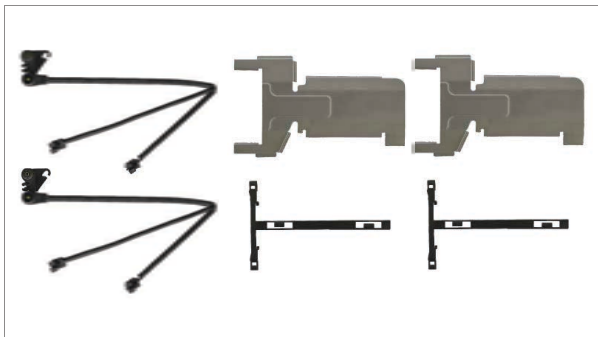

Cable & Protection Kit	
CHEEFT NUMBER	CH1152
OEM NUMBER