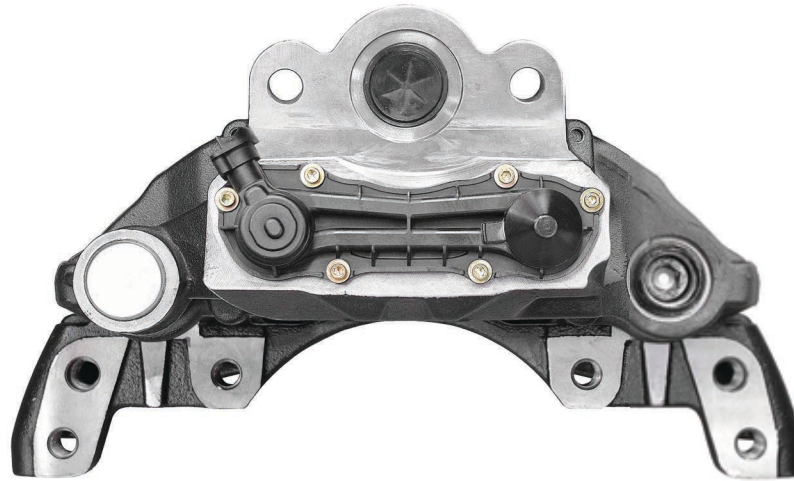

COMPLETE BRAKE CALIPER

Complete Brake Caliper

**CHEEFT
NUMBER**

CHF1128

Complete Brake
Caliper