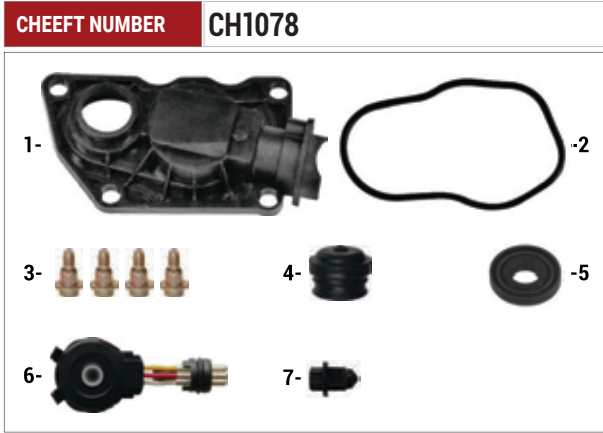

SB5 TYPE

NO	CHEEFT NO	DESCRIPTIONS	DIMENSION	QTY
1	CH1581	PLASTIC COVER (WITH HOLE)		1
2	CH1582	SENSOR COVER SEAL		1
3	CH1575	SCREW WITH RIVET		4
4	CH1558	PLASTIC COVER CAP		1
5	CH1550	SEAL		1
6	CH1587	3 CABLES SENSOR	FOR MB	1
7	CH1646	Sensor Rod (Small)		1

OEM NUMBER MB