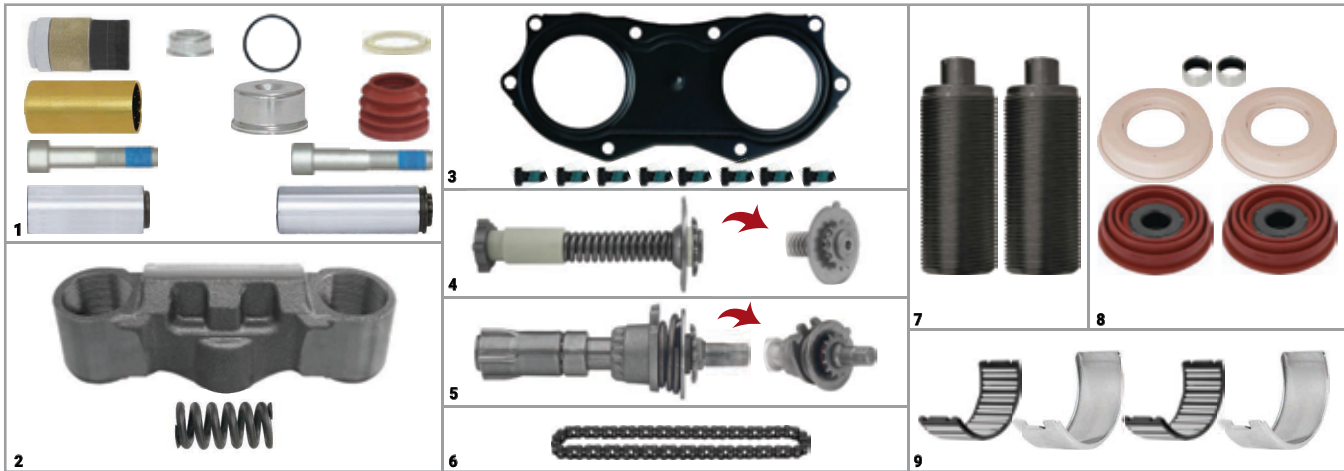

SN6/SN7/SK7/NA7/ST7 TYPE

MB ACTROS / B.V SET (OLD MODEL)

CHEEFT NUMBER

CHS1007

NO	CHEEFT NO	DESCRIPTIONS	QTY
1	CH1003	Caliper Guides & Seals Repair Kit	1
2	CH1042	Caliper Bridge Assembly	1
3	CH1045	Caliper Cover	1
4	CH1030	Caliper Adjusting Shaft (with Spring)	1
5	CH1029	Caliper Adjusting Mechanism	1
6	CH1031	Caliper Chain (29 Links)	1
7	CH1008	Caliper Calibration Bolt	2

NO	CHEEFT NO	DESCRIPTIONS	QTY
8	CH1127	Caliper Piston Tappet & Seals Repair Kit	1
9	CH1168	Caliper Roller Bearings	1