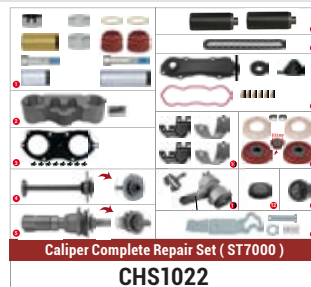

ST7 Right

/ CALIPER SETS

OEM NUMBER	
KNOR -BREMSE	SCHMITZ CARGOBULL
K090766N64	1227596
ST7002	
CARRIER	: CH1248
ADDITIONAL INFO	: