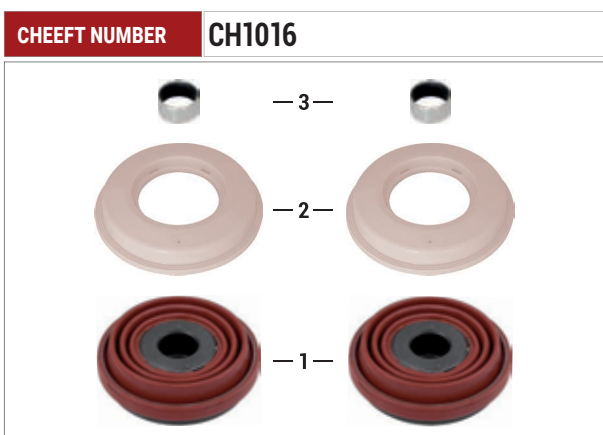

Caliper Piston Tappet & Seals Repair Kit

OEM NUMBER K000944 - K010604 - MB 000 420 0682 - 000 420 3982
000 420 4882 - MAN 81.50822.6007 - 81.50822.6022
81.50822.6032 - SCANIA 1743421 - 1746824 - 1756389 - 1759811
1723414 - 2121859 - DAF 1448913 - 1623221 - IVECO 93162050
B 09.801.02.63.0 - SAF 3 434 3804 00 - 8 531 7002 800

NO	CHEEFT NO	DESCRIPTIONS	DIMENSION	QTY
1	CH1533	TAPPET & BOOT ASSEMBLY	Ø74 mm	2
2	CH1537	INNER SEAL	(for Ø74 mm)	2
3	CH1520	TEFLON BUSH	Ø18 x Ø16 x 10 mm	2