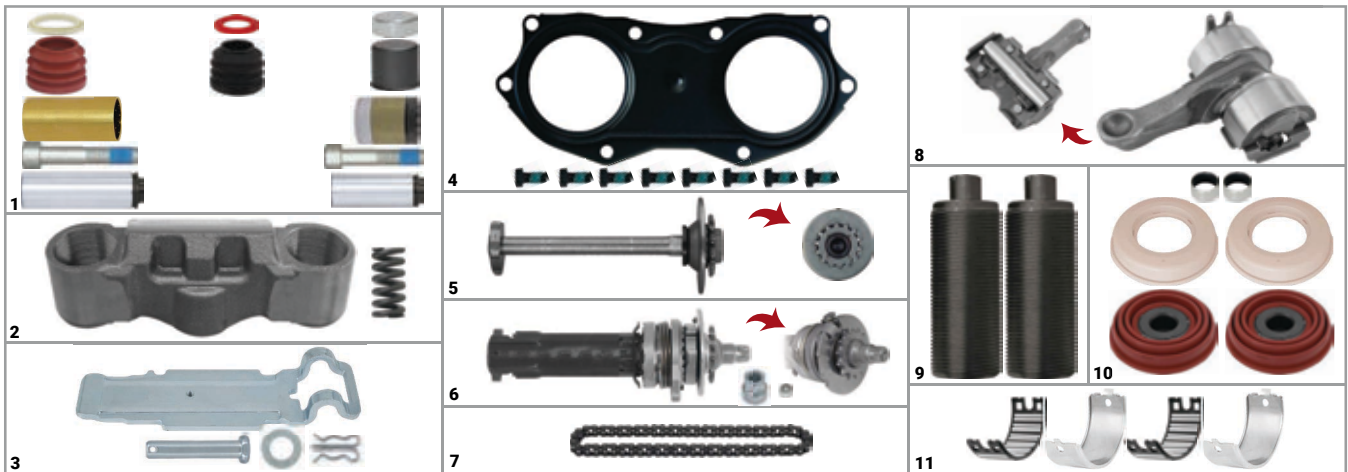

CALIPER COMPLETE REPAIR SET (SCANIA) **CHEEFT NUMBER** **CHS1020**

NO	CHEEFT NO	DESCRIPTIONS	QTY	NO	CHEEFT NO	DESCRIPTIONS	QTY
1	CH1093	Caliper Guides & Seals Repair Kit	1	8	CH1156	Caliper Lever (122 mm)	1
2	CH1042	Caliper Bridge Assembly	1	9	CH1008	Caliper Calibration Bolt	2
3	CH1028	Caliper Pad Retainer Repair Kit	1	10	CH1127	Caliper Piston Tappet & Seals Repair Kit	1
4	CH1045	Caliper Cover	1	11	CH1005	Caliper Roller Bearings	1
5	CH1052	Caliper Adjusting Shaft (without Spring)	1				
6	CH1101	Caliper Adjusting Mechanism	1				
7	CH1031	Caliper Chain (29 Links)	1