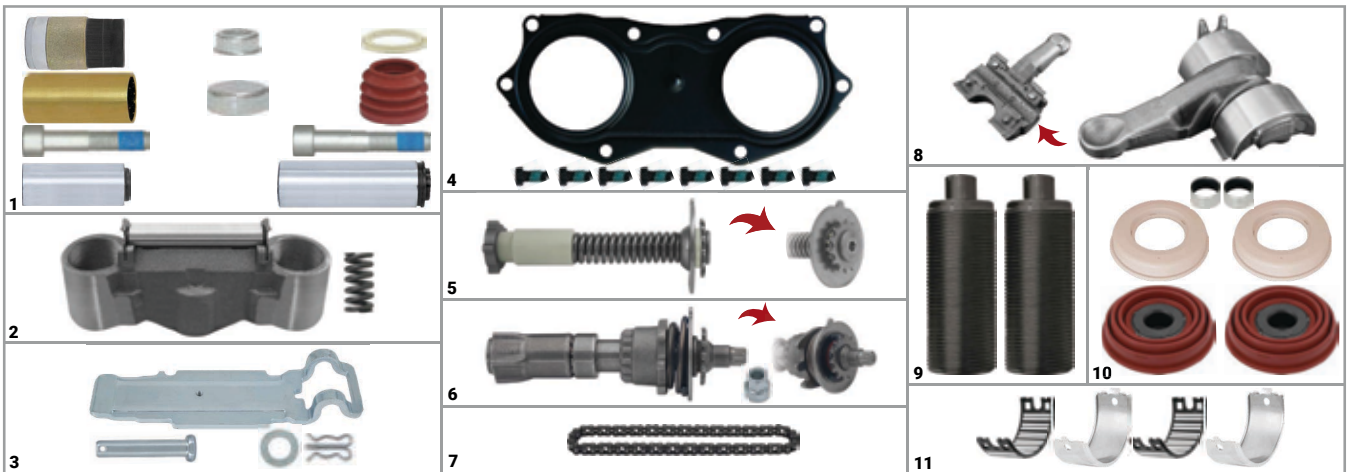

CALIPER COMPLETE REPAIR SET (MAN) **CHEEFT NUMBER** **CHS1021**

NO	CHEEFT NO	DESCRIPTIONS	QTY	NO	CHEEFT NO	DESCRIPTIONS	QTY
1	CH1039	Caliper Guides & Seals Repair Kit	1	8	CH1043	Caliper Lever (Angle 0° - 124 mm)	1
2	CH1041	Caliper Bridge Assembly	1	9	CH1008	Caliper Calibration Bolt	2
3	CH1028	Caliper Pad Retainer Repair Kit	1	10	CH1127	Caliper Piston Tappet & Seals Repair Kit	1
4	CH1045	Caliper Cover	1	11	CH1005	Caliper Roller Bearings	1
5	CH1030	Caliper Adjusting Shaft (with Spring)	1				
6	CH1209	Caliper Adjusting Mechanism (Original Type)	1				
7	CH1031	Caliper Chain (29 Links)	1