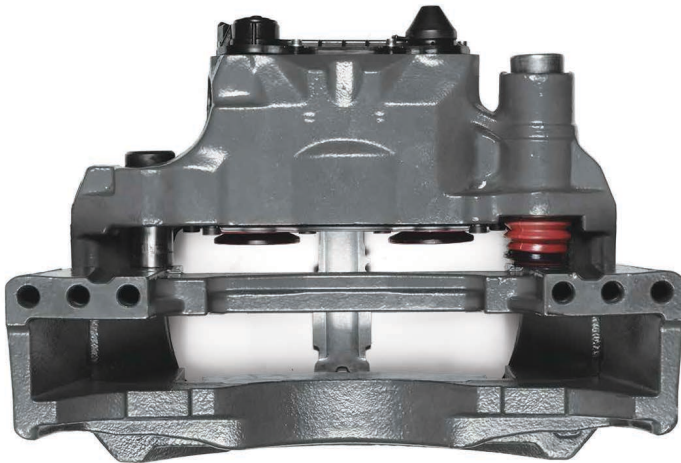

COMPLETE BRAKE CALIPER

Complete Brake Caliper

**CHEEFT
NUMBER**

CHF1110

Complete Brake
Caliper

CALIPER SETS /

SN7 Left

Caliper Complete Mechanism Repair Kit (SN7)
CHS1133

Caliper Complete Repair Set
CHS1014

MB Actros / B.V Set (New Model)
CHS1006

OEM NUMBER	
KNOR -BREMSE	SCANIA
K002246	536270650
K103454	
SN7164	
CARRIER	: CH1229
ADDITIONAL INFO	: