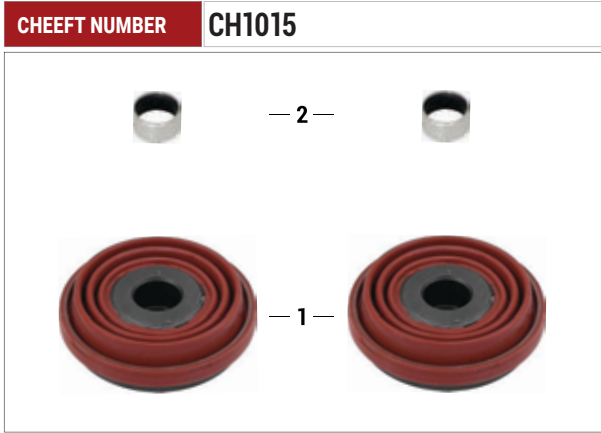

NO	CHEEFT NO	DESCRIPTIONS	DIMENSION	QTY
1	CH1534	TAPPET & BOOT ASSEMBLY	Ø69 mm	2
2	CH1648	INNER SEAL BLACK (PLATE LOCKING)		2
3	CH1520	TEFLON BUSH	Ø18 x Ø16 x 10 mm	2

SN6/SN7/SK7/NA7/ST7 TYPE

SN5/SN6/SN7/SK7
NA7/ST7 TYPE