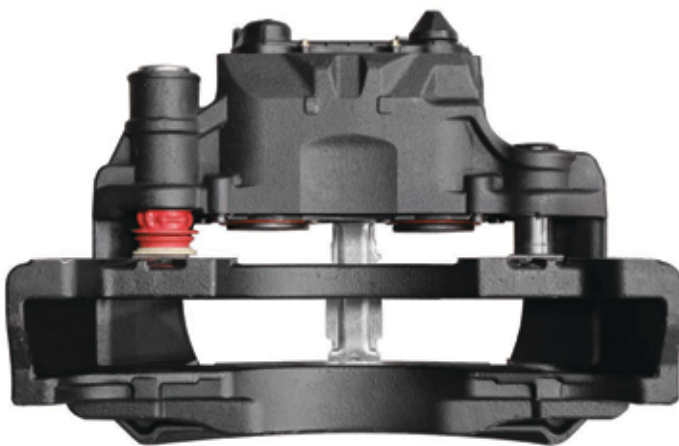

COMPLETE BRAKE CALIPER

Complete Brake Caliper

**CHEEFT
NUMBER**

CHF1128

Complete Brake
Caliper