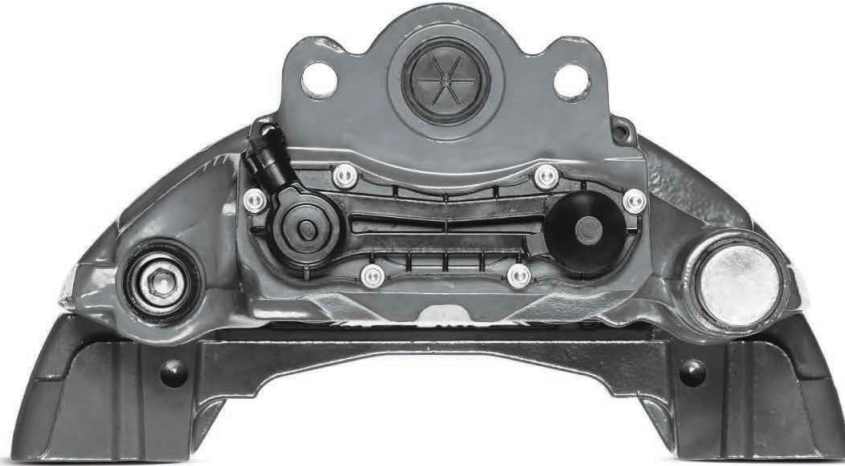

COMPLETE BRAKE CALIPER

Complete Brake Caliper

**CHEEFT
NUMBER**

CHF1110

Complete Brake
Caliper

CALIPER SETS /

SN7 Left

Caliper Complete Mechanism Repair Kit (SN7)
CHS1133

Caliper Complete Repair Set
CHS1014

MB Actros / B.V Set (New Model)
CHS1006

OEM NUMBER	
KNOR -BREMSE	SCANIA
K002246	536270650
K103454	
SN7164	
CARRIER	: CH1229
ADDITIONAL INFO	: