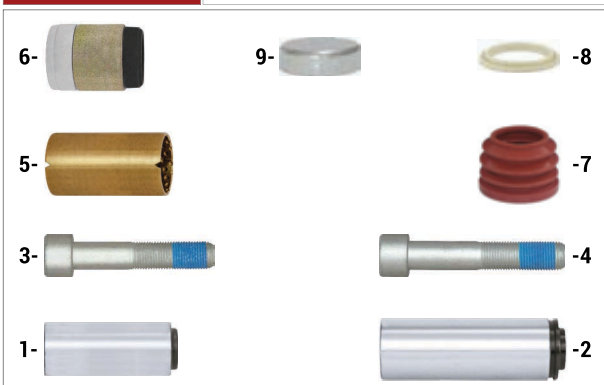

SN6/SN7/SK7/NA7/ST7 TYPE

SN6/SN7/SK7/NA7/ST7 TYPE

CHEEFT NUMBER CH1091

Caliper Guides & Seals Repair Kit

OEM NUMBER K001925 - K028451 - MB 000 420 4382

NO	CHEEFT NO	DESCRIPTIONS	DIMENSION	QTY
1	CH1501	GUIDE PIN	Ø32 x 80 mm	1
2	CH1519	GUIDE PIN	Ø36 x 103 mm	1
3	CH1513	BOLT	M16 x 1,5 x 80 mm	1
4	CH1514	BOLT	M16 x 1,5 x 87 mm	1
5	CH1621	BRONZE BUSH	Ø40 x 36 x 75 mm	1
6	CH1523	METAL-RUBBER BUSH (SHORT)	Ø39 mm (metal end)	1
7	CH1531	INNER BOOT		1
8	CH1551	INNER BOOT RING		1
9	CH1695	STEEL CAP	Ø40 x 11 mm	1