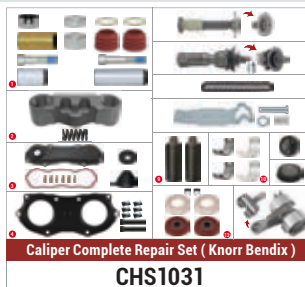

OEM NUMBER

KNOR - BREMSE	BPW
K012633	0536270630
K001908	0536270631
SK7042RC	
SK7001	

CARRIER : CH1214

ADDITIONAL INFO :