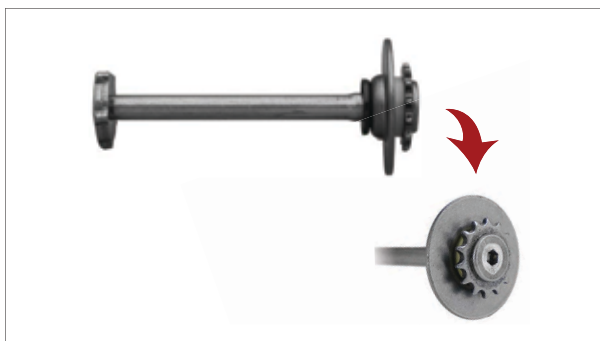

SB6/SB7 TYPE

Caliper Adjusting Shaft (Without Spring)

CHEEFT NUMBER	CH1034
OEM NUMBER