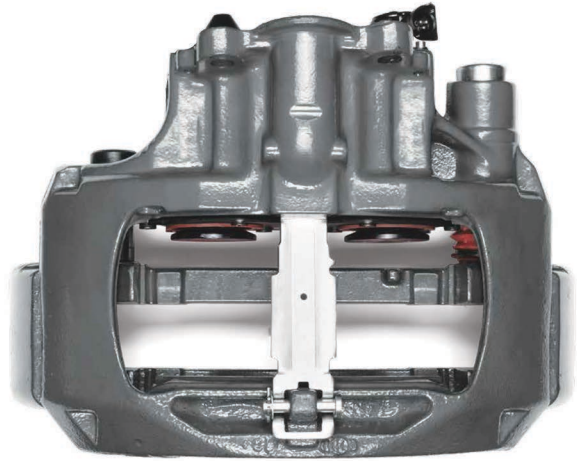

COMPLETE BRAKE CALIPER

Complete Brake Caliper

**CHEEFT
NUMBER**

CHF1109

Complete Brake
Caliper