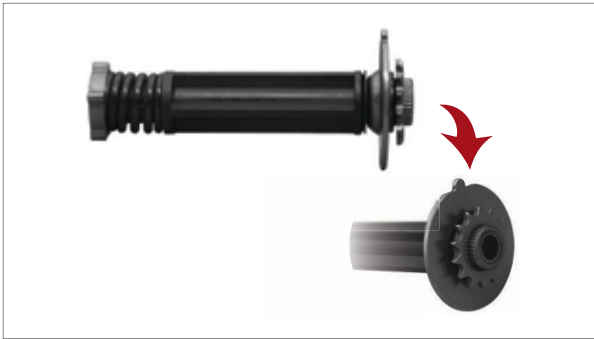

Mechanism With Spring New Type

CHEEFT NUMBER CH1222

OEM NUMBER