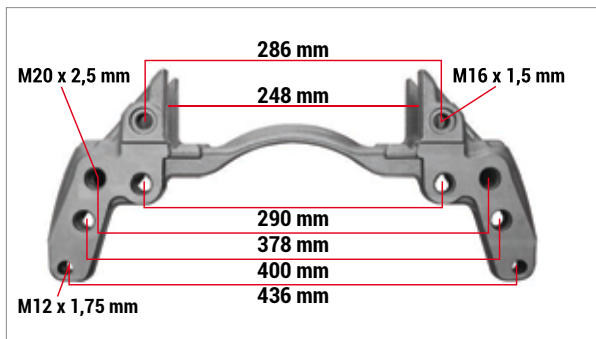

SCANIA 22,5 Inch Old Model (Left-Right)

CHEEFT NUMBER **CH1239**

OEM NUMBER

K010765 - 1756388