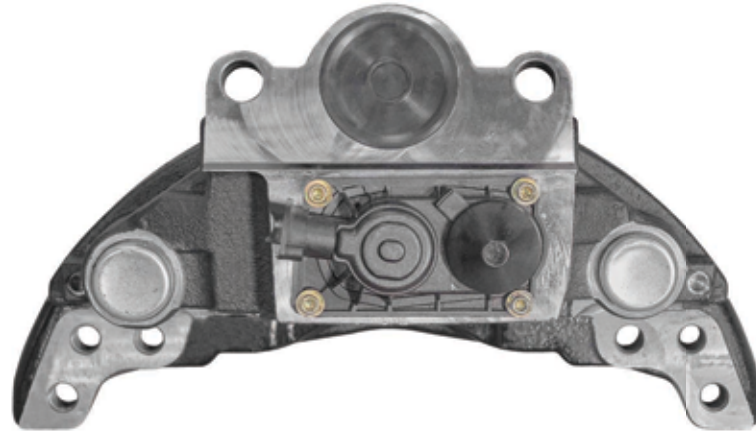

COMPLETE BRAKE CALIPER

Complete Brake Caliper

**CHEEFT
NUMBER**

CHF1134

Complete Brake
Caliper