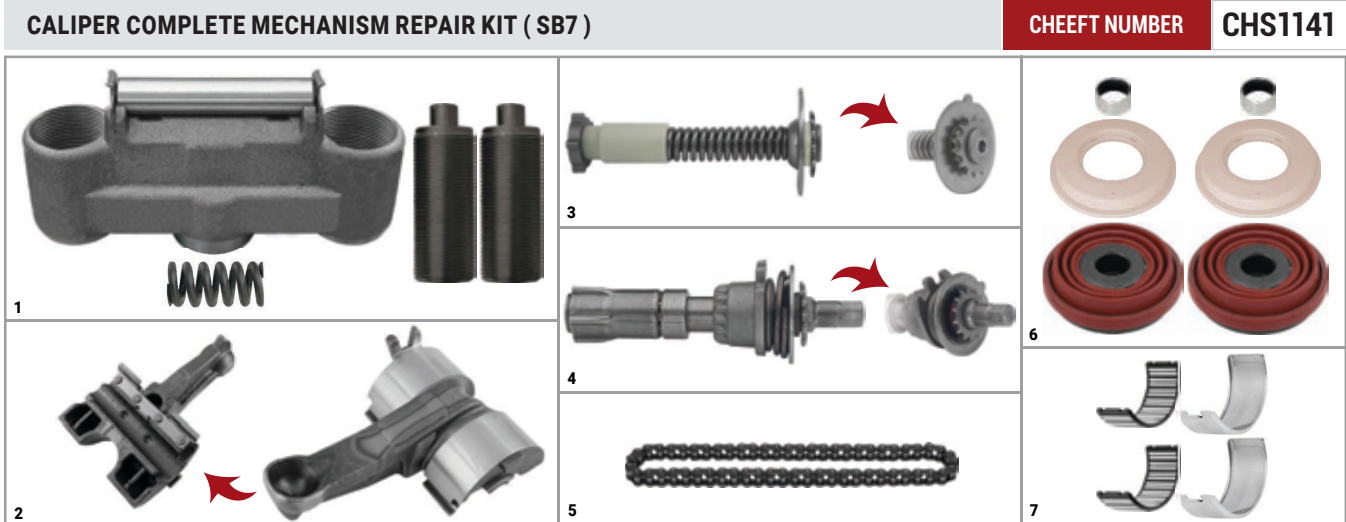

SETS

KNRR SETS

NO	CHEEFT NO	DESCRIPTIONS	QTY	NO	CHEEFT NO	DESCRIPTIONS	QTY
1	CH1163	Caliper Bridge Assembly Kit	1	5	CH1031	Caliper Chain (29 Links)	1
2	CH1036	Caliper Lever (Angle 12° - 122 mm)	1	6	CH1016	Caliper Piston Tappet & Seals Repair Kit	1
3	CH1030	Caliper Adjusting Shaft (with Spring)	1	7	CH1168	Caliper Roller Bearings	1
4	CH1029	Caliper Adjusting Mechanism	1