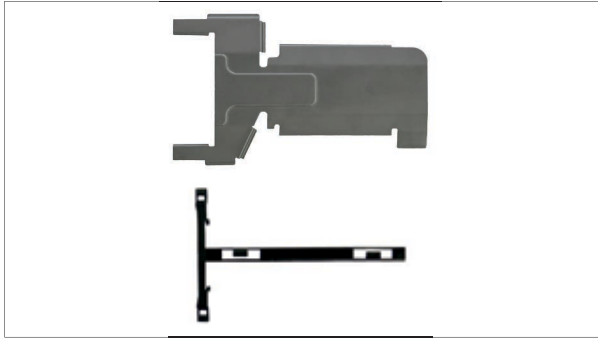

SB6/SB7 TYPE

Caliper Cable Protection Kit	
CHEEFT NUMBER	CH1148
OEM NUMBER