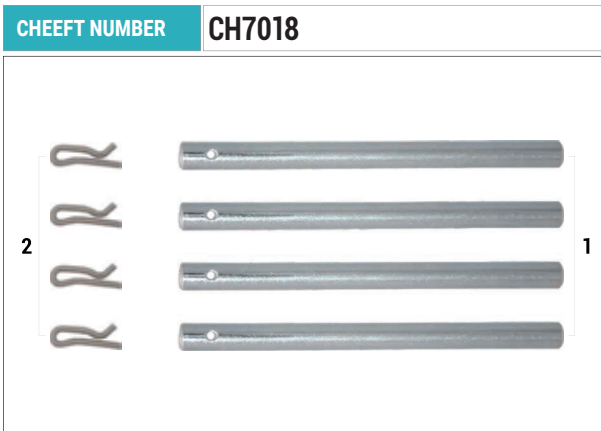

Caliper Pad Retainer Repair Kit

OEM NUMBER

MERITOR SP8563 - VOLVO 270526
IVECO 8124735

NO	CHEEFT NO	DESCRIPTIONS	DIMENSION	QTY
1	CH7633	PIN		4
2	CH7634	CLAMP		4