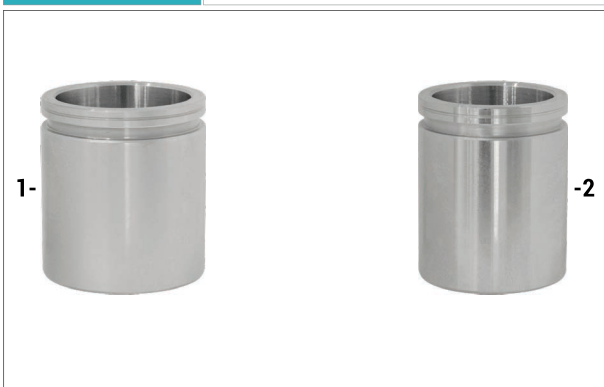

BREMBO / MERITOR HYDRAULIC

CHEEFT NUMBER CH7023

Caliper Piston Kit

OEM NUMBER

NO	CHEEFT NO	DESCRIPTIONS	DIMENSION	QTY
1	CH7837	PISTON	Ø52 x 58 mm	1
2	CH7838	PISTON	Ø46 x 58 mm	1

CHEEFT NUMBER CH7024