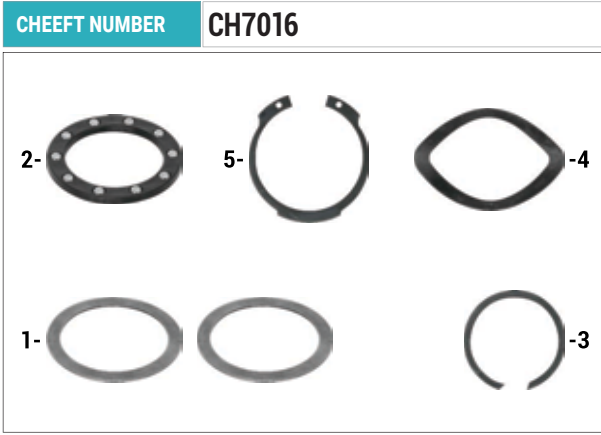

BREMBO / MERITOR HYDRAULIC

Caliper Washers & Circlip Repair Kit

OEM NUMBER

NO	CHEEFT NO	DESCRIPTIONS	DIMENSION	QTY
1	CH7631	Washer	Ø47 x Ø37 x 1 mm	1
2	CH7603	Mechanism Inner Bearing		1
3	CH7657	Circlip		1
4	CH7632	Wavy Washer		1
5	CH7654	Circlip		1