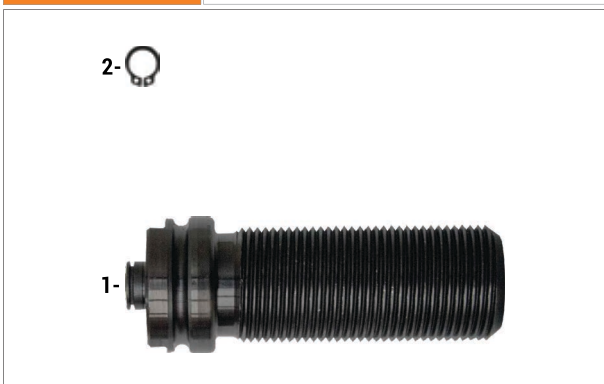

Calibration Bolt

OEM NUMBER

NO	CHEEFT NO	DESCRIPTIONS	DIMENSION	QTY
1	CH4515	Calibration Bolt		1
2	CH4557	Circlip		1

MARK II-III-IV
(2-3-4) TYPE