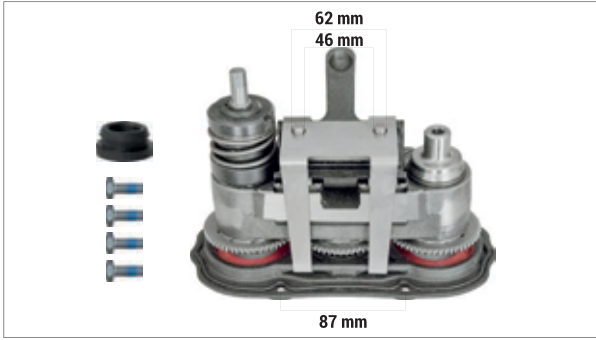

(A3501211-03M) NEW TYPE

Caliper Calibration Bolt	
CHEEFT NUMBER	CH4095
OEM NUMBER	-ZK6938

(A3501211-03M)
NEW TYPE