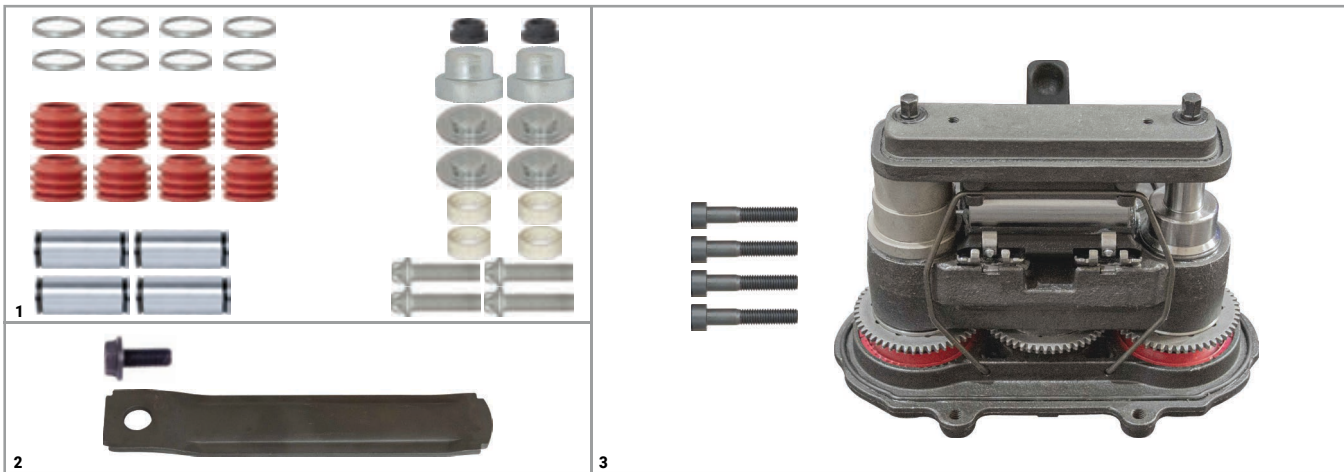

MARK IV (4) Type Repair Set

CHEEFT NUMBER **CHS4002**

NO	CHEEFT NO	DESCRIPTIONS	QTY
1	CH4022	Caliper Guides & Seals Repair Kit	1
2	CH4032	Caliper Pad Retainer Repair Kit	1
3	CH4046	Caliper Mechanism, Piston & Cover Set	1

HDX SETS