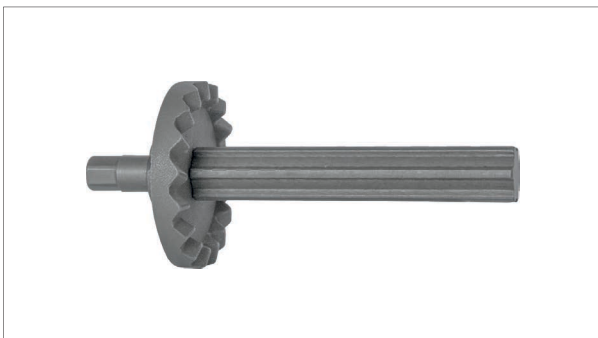

Mechanism Gear (Right)	
CHEEFT NUMBER	CH4054
OEM NUMBER	

MARK II-III-IV
(2-3-4) TYPE