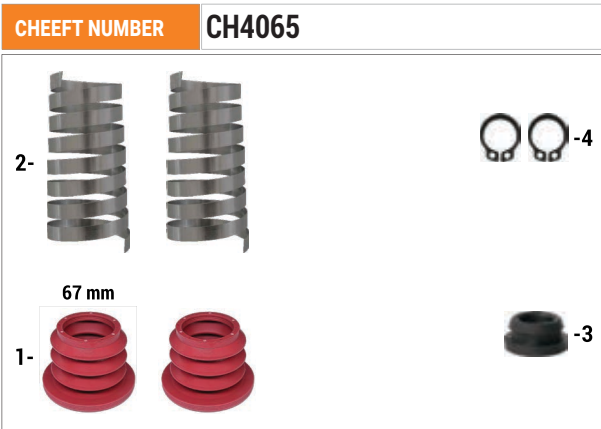

Caliper Boot Kit

OEM NUMBER

-HALDEX 91011

NO	CHEEFT NO	DESCRIPTIONS	DIMENSION	QTY
1	CH4531	Tappet Dust Excluder	Ø67 mm	1
2	CH4561	Protective Spring	Ø67 mm	1
3	CH4551	Adjuster Bolt Outer Seal		1
4	CH4557	Circlip		1