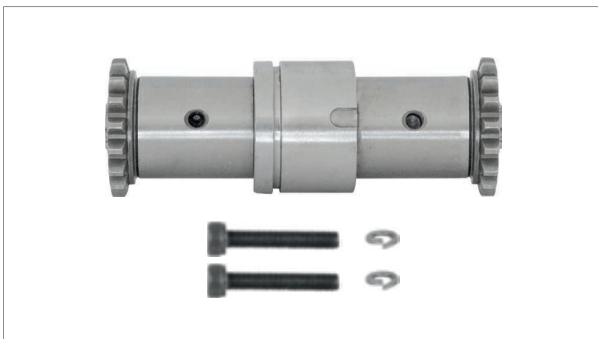

MARK II-III(2-3) TYPE

Caliper Mechanism	
CHEEFT NUMBER	CH4041
OEM NUMBER