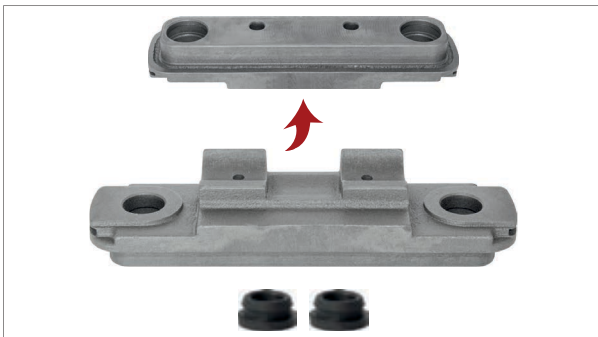

Mechanism Metal Top Cover Kit	
CHEEFT NUMBER	CH4052
OEM NUMBER