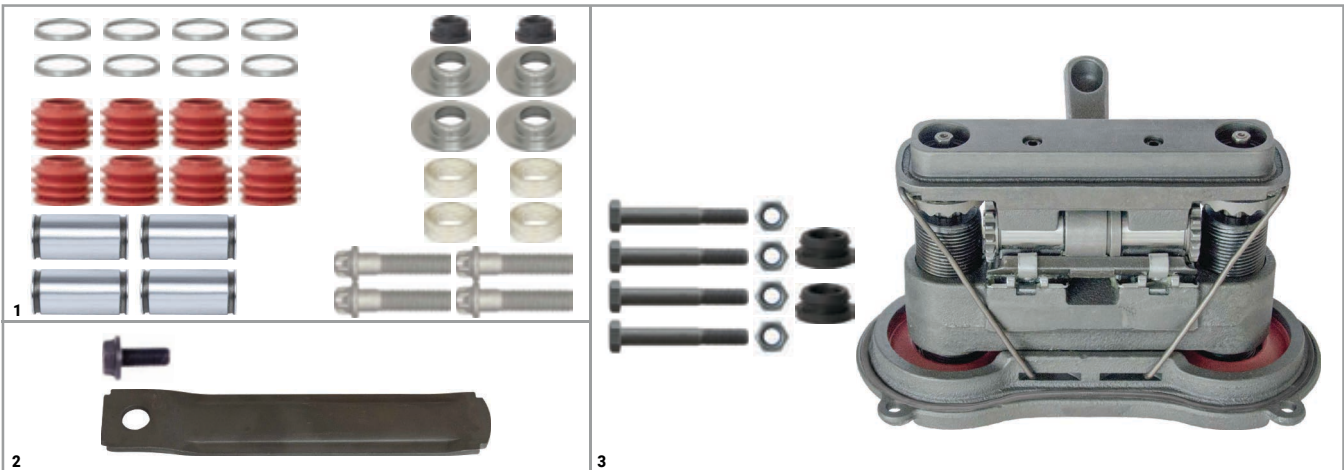

MARK II-III (2-3) Type Repair Set (Piston Version)

CHEEFT NUMBER **CHS4004**

NO	CHEEFT NO	DESCRIPTIONS	QTY
1	CH4040	Caliper Guides & Seals Repair Kit	1
2	CH4032	Caliper Pad Retainer Repair Kit	1
3	CH4055	Caliper Mechanism, Piston & Cover Set	1

HDX SETS