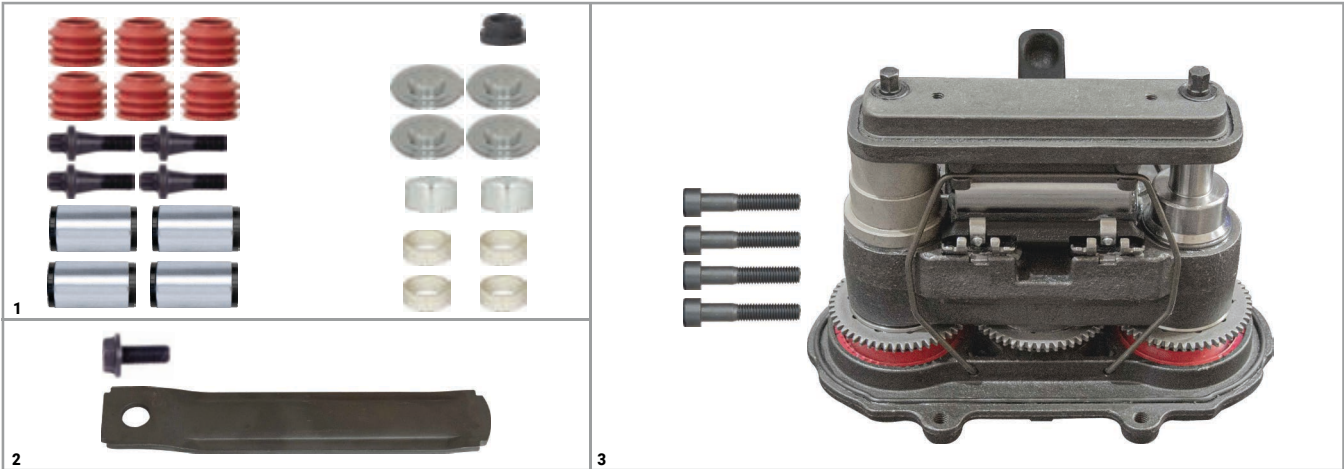

SETS

MARK IV (4) Type Repair Set

CHEEFT NUMBER **CHS4003**

NO	CHEEFT NO	DESCRIPTIONS	QTY
1	CH4023	Caliper Guides & Seals Repair Kit	1
2	CH4032	Caliper Pad Retainer Repair Kit	1
3	CH4046	Caliper Mechanism, Piston & Cover Set	1