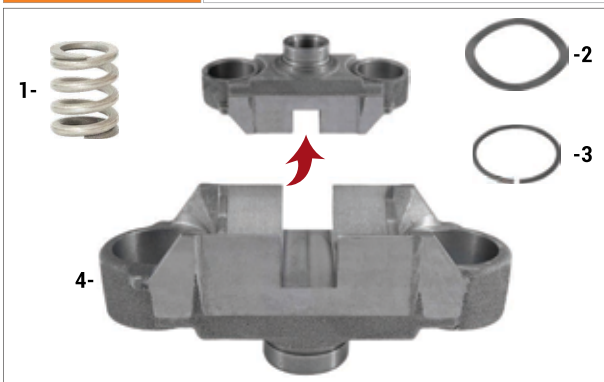

**CHEEFT NUMBER** CH4016

**Caliper Bridge Assembly Repair Kit**

**OEM NUMBER** -HALDEX 92909

NO	CHEEFT NO	DESCRIPTIONS	DIMENSION	QTY
1	CH4563	Spring		1
2	CH4556	Washer		1
3	CH4555	Circlip		1
4	CH4571	Bridge Assembly		1