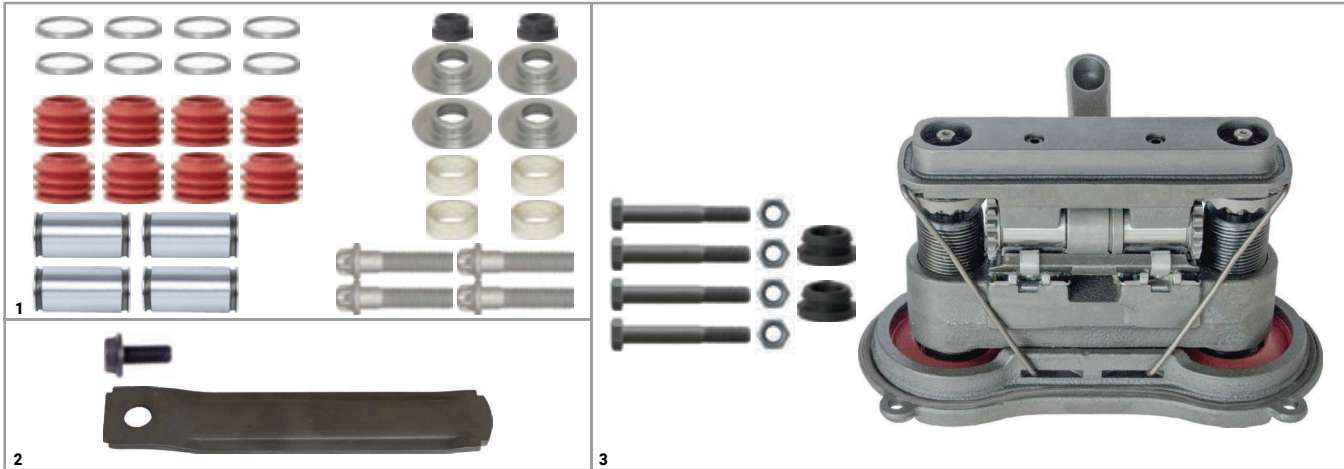

MARK II-III(2-3) TYPE

MARK II-III (2-3) Type Repair Set (Piston Version)

CHEEFT NUMBER CHS4004

NO	CHEEFT NO	DESCRIPTIONS	QTY
1	CH4040	Caliper Guides & Seals Repair Kit	1
2	CH4032	Caliper Pad Retainer Repair Kit	1
3	CH4055	Caliper Mechanism, Piston & Cover Set	1