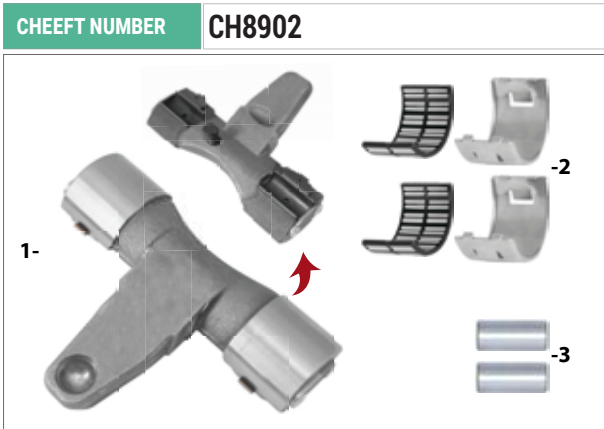

**Chinese Caliper
Howo Sitruck
Howo Sinotruck**

Always the Best...

Howo Sitruck - Howo Sinotruck

Caliper Guides & Seals Repair Kit

OEM NUMBER

HWO :AZ4007448007
HWO :AZ4007443008
AVL :70260302

Lever Repair Kit

OEM NUMBER

HWO :AZ4007448007
HWO :AZ4007443008

Caliper Tappet Plate & Bolt Repair Kit

OEM NUMBER

HWO :AZ4007448007
HWO :AZ4007443008

| NO | CHEEFT NO | DESCRIPTIONS | DIMENSION | QTY |
|----|-----------|-----------------------|-----------------|-----|
| 1 | CH8926 | Guide Pin | Ø35 X 70 Mm | 1 |
| 2 | CH8925 | Guide Pin | Ø36 X 122 Mm | 1 |
| 3 | CH8473 | Bolt | M16 X 2 X 80 Mm | 1 |
| 4 | CH8474 | Bolt | M16 X 2 X 90 Mm | 1 |
| 5 | CH8420 | Caliper Pin Bush | Ø40 X 36 X 31 | 3 |
| 6 | CH8705 | Caliper Pin Boot | | 2 |
| 7 | CH2546 | Steel Cap | Ø45 x 17 mm | 1 |
| 8 | CH8471 | Steel Cap | Ø45 X 29 Mm | 1 |
| 9 | CH8924 | Caliper Pin Boot Ring | | 2 |

| NO | CHEEFT NO | DESCRIPTIONS | DIMENSION | QTY |
|----|-----------|-----------------|-----------|-----|
| 1 | CH8490 | Caliper Lever | | 1 |
| 2 | CH2071 | Roller Bearings | | 1 |
| 3 | CH2634 | Roller | | 2 |

| NO | CHEEFT NO | DESCRIPTIONS | DIMENSION | QTY |
|----|-----------|---|-----------|-----|
| 1 | CH8922 | Caliper Tappet Boot | | 2 |
| 2 | CH8477 | Caliper Push Plate | | 1 |
| 3 | CH8497 | Caliper Calibration Gear Sleeve & Circlip | | 2 |
| 4 | CH8496 | Caliper Calibration Gear | | 2 |